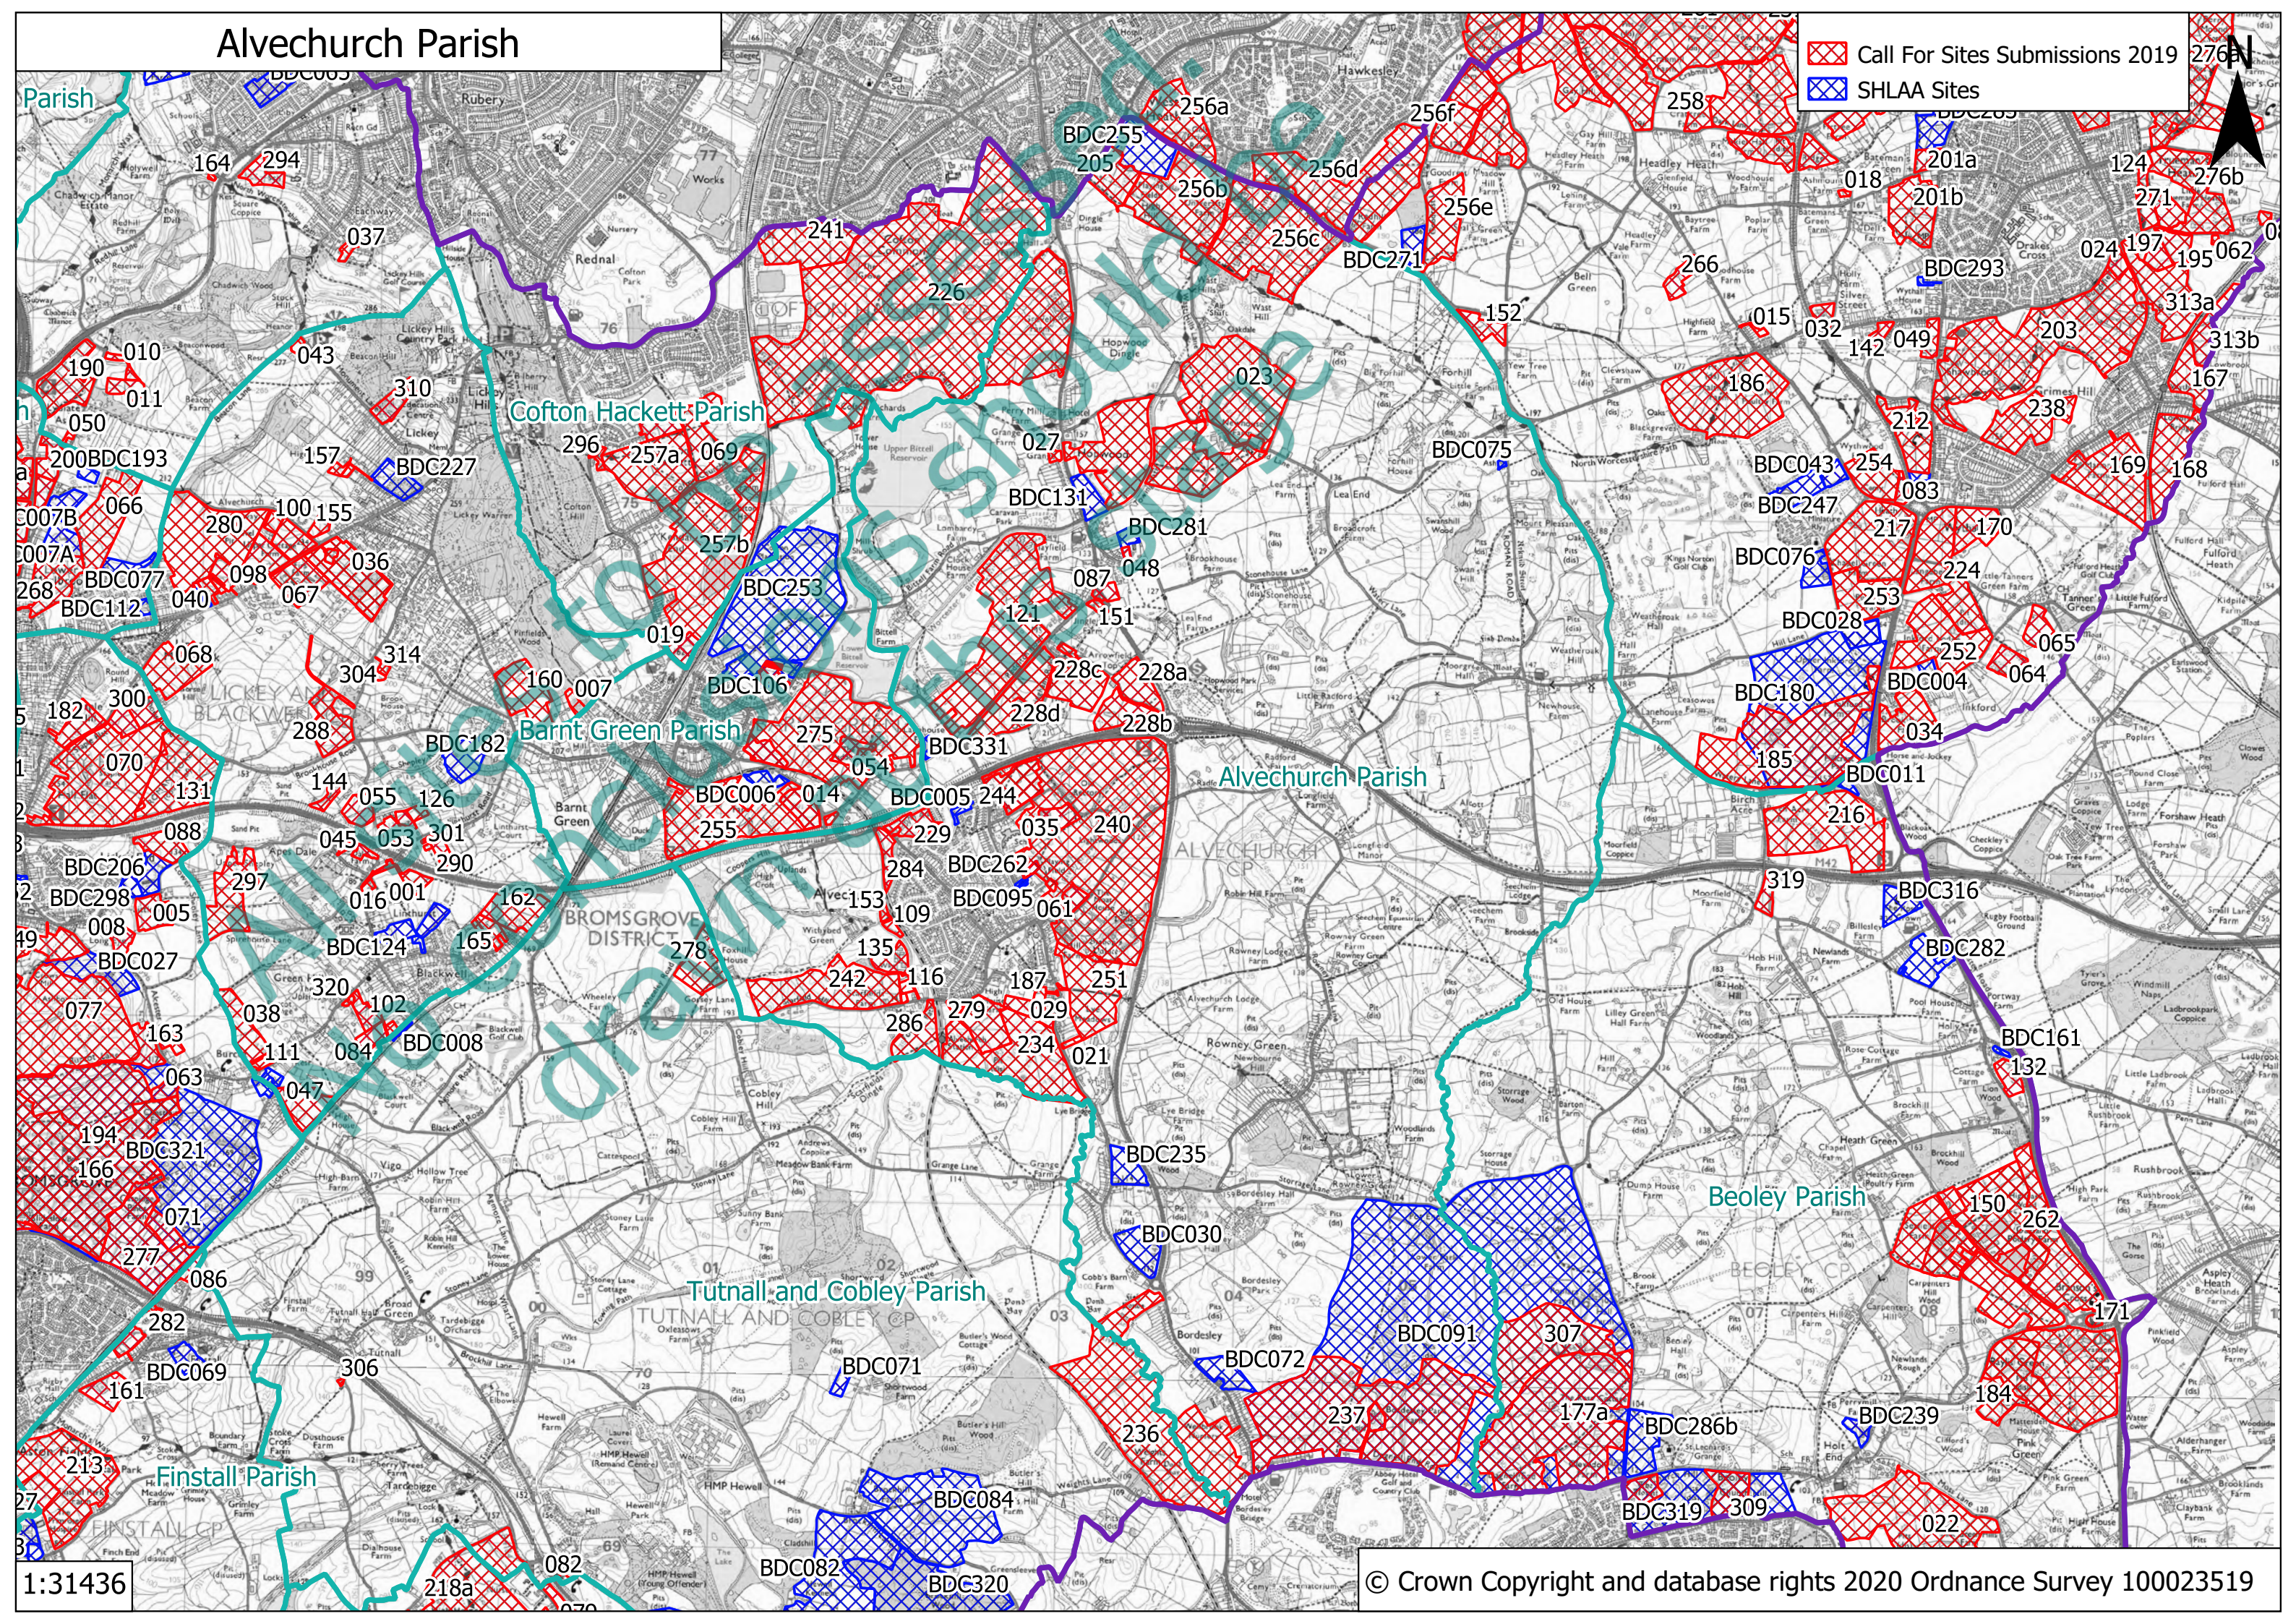

Alvechurch Parish

Call For Sites Submissions 2019
 SHLAA Sites

1:31436