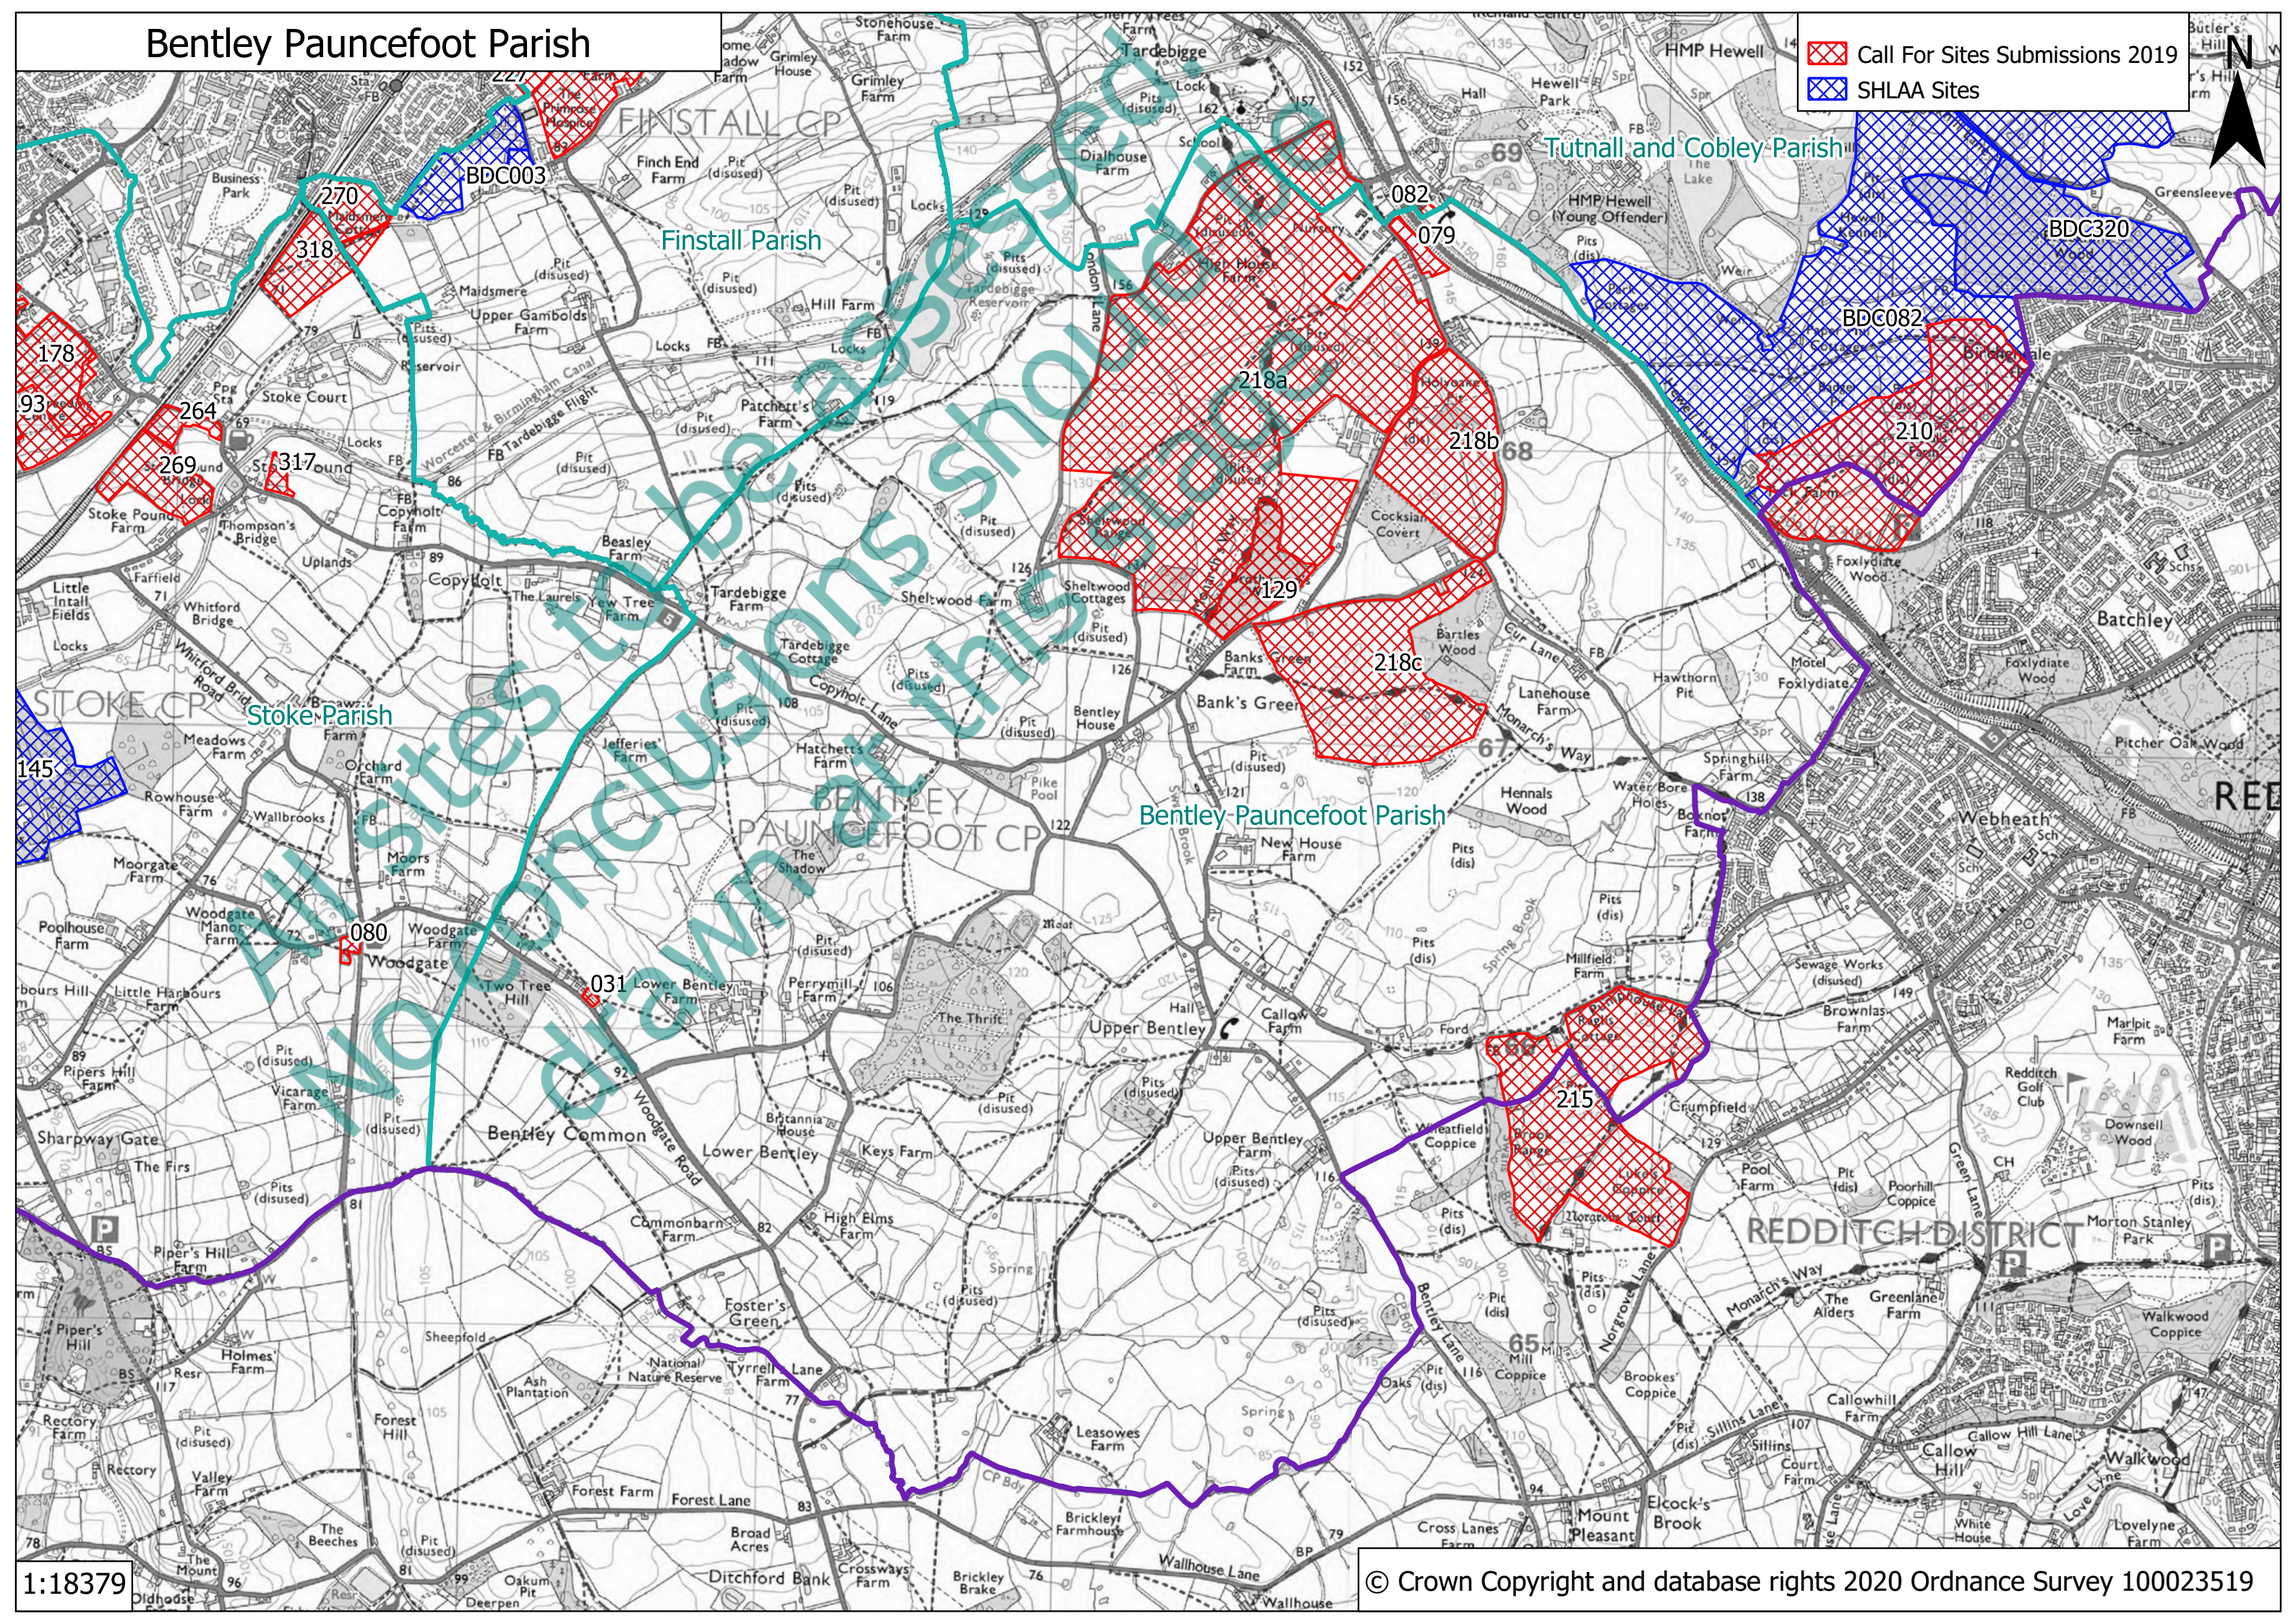

Bentley Pauncefoot Parish

- Call For Sites Submissions 2019
- SHLAA Sites

1:18379

© Crown Copyright and database rights 2020 Ordnance Survey 100023519