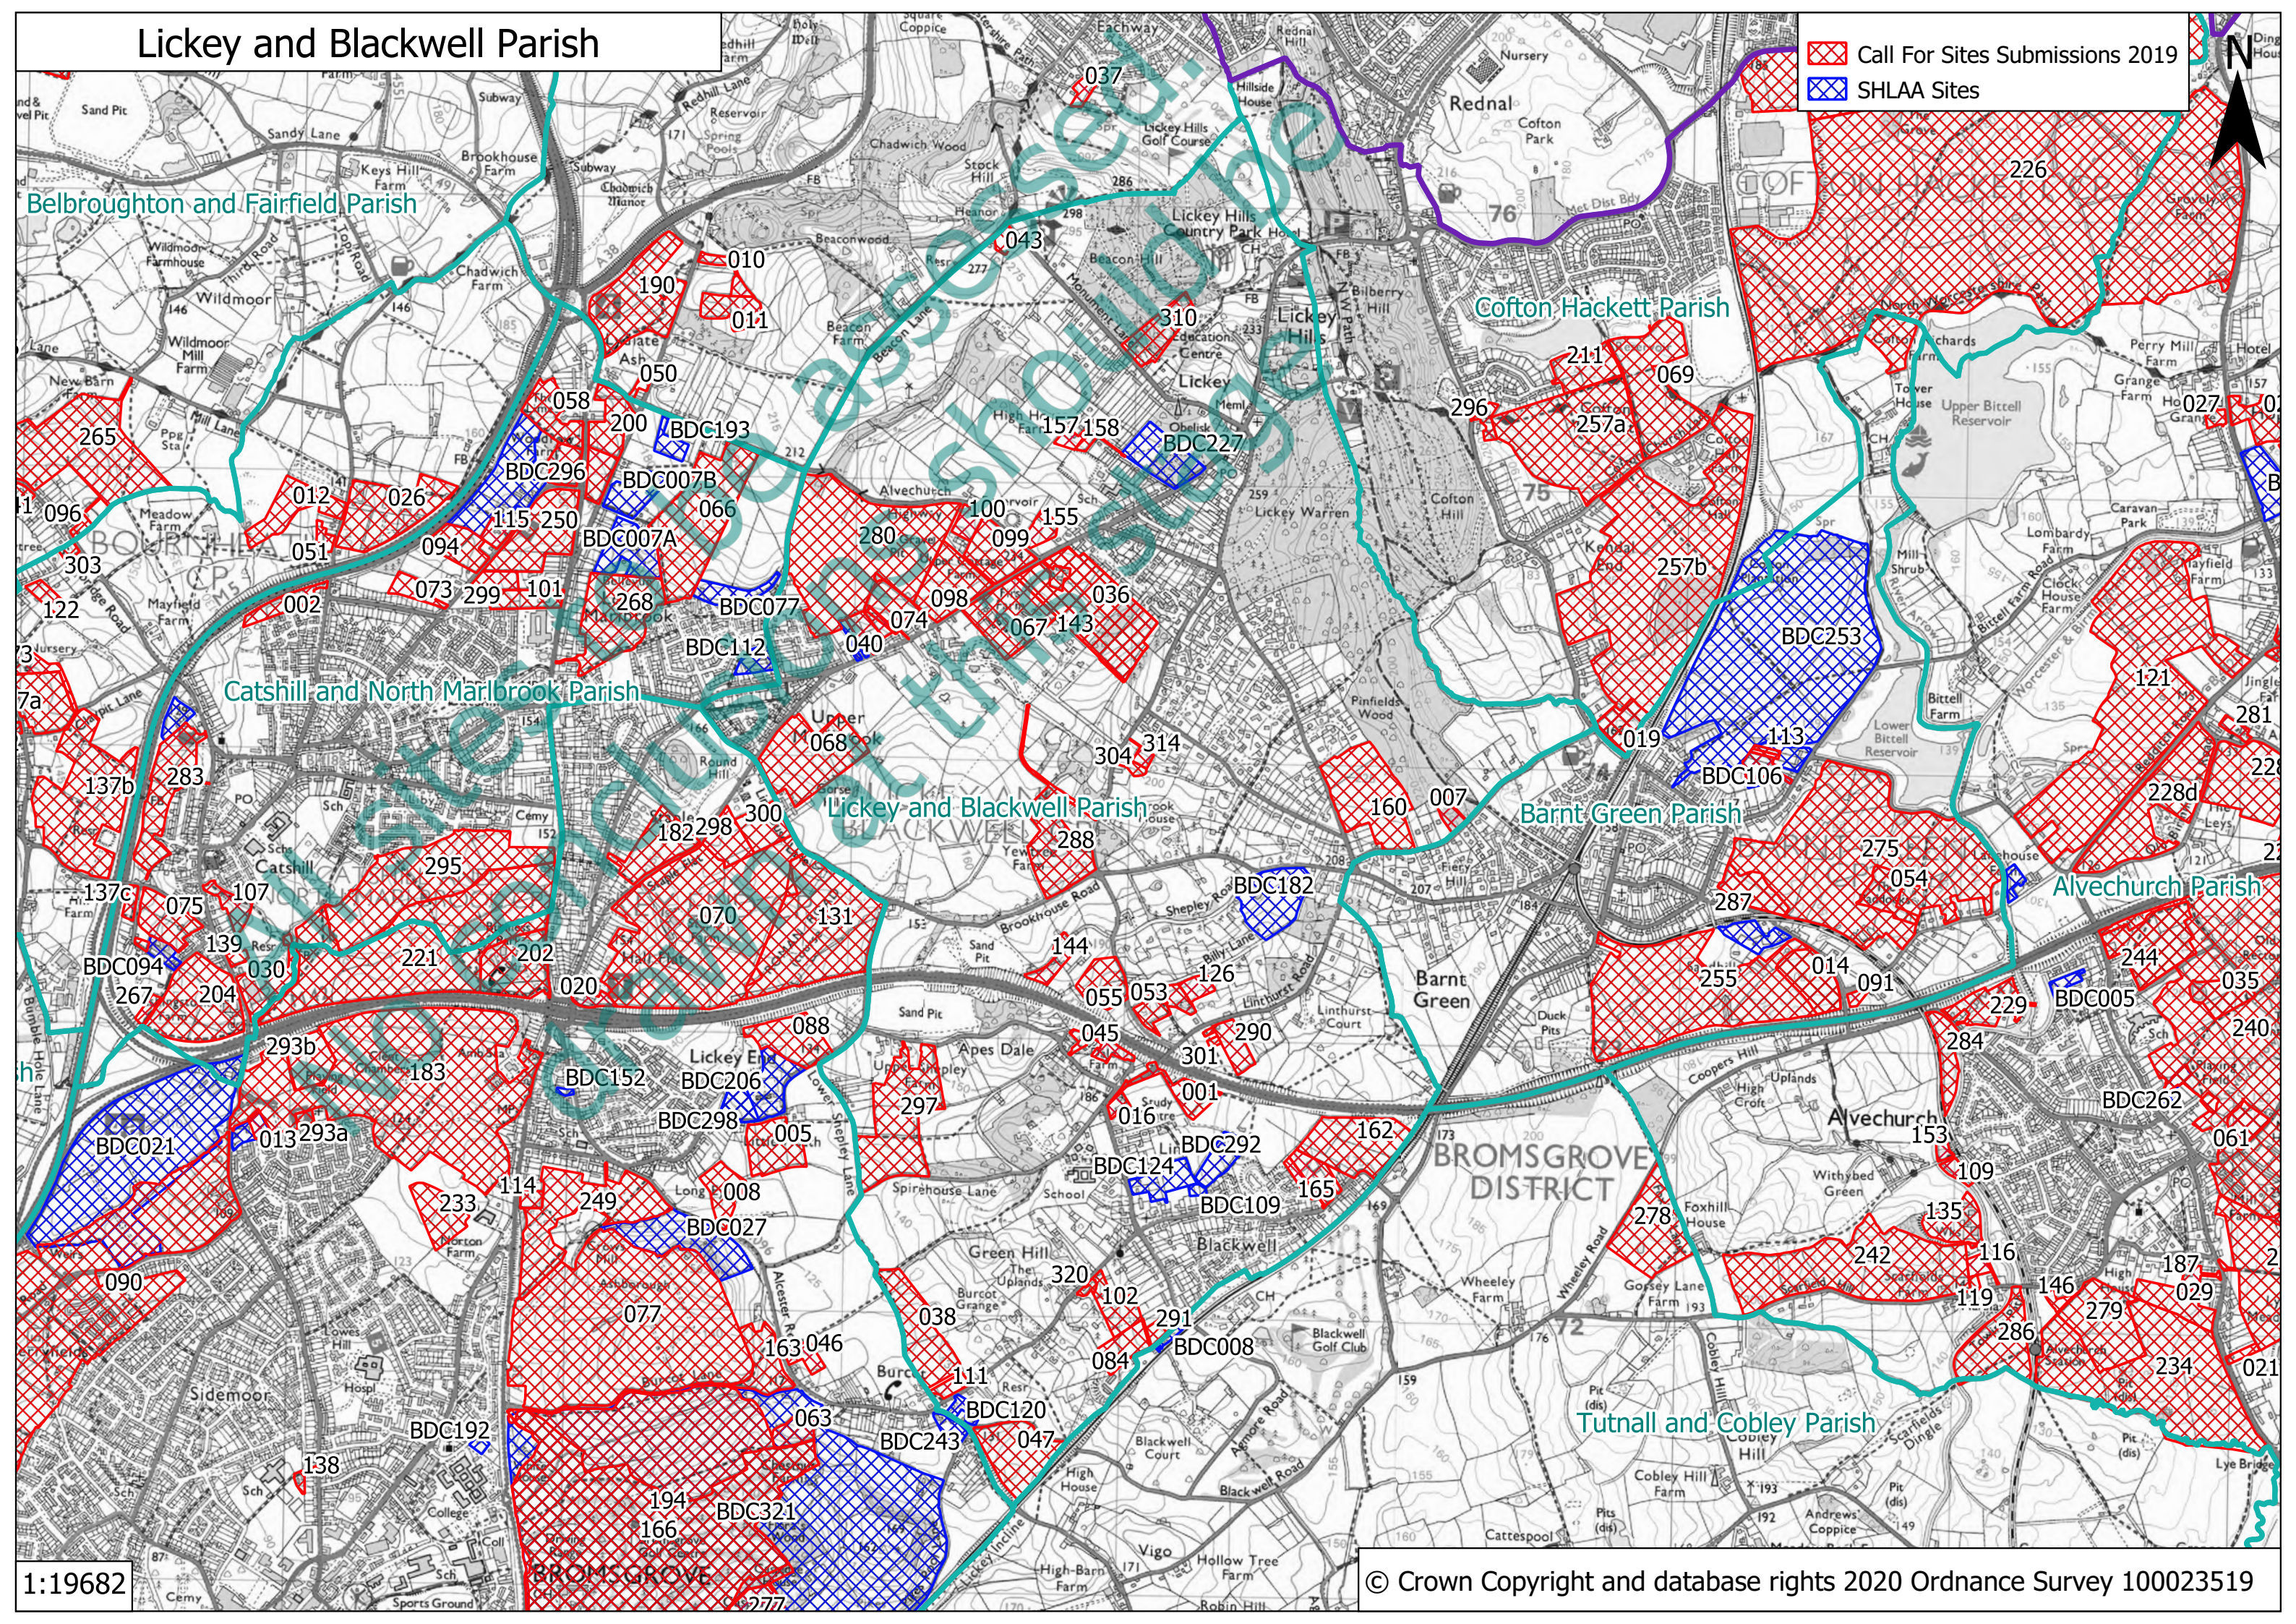

# Lickey and Blackwell Parish

Call For Sites Submissions 2019  
SHLAA Sites

1:19682

© Crown Copyright and database rights 2020 Ordnance Survey 100023519