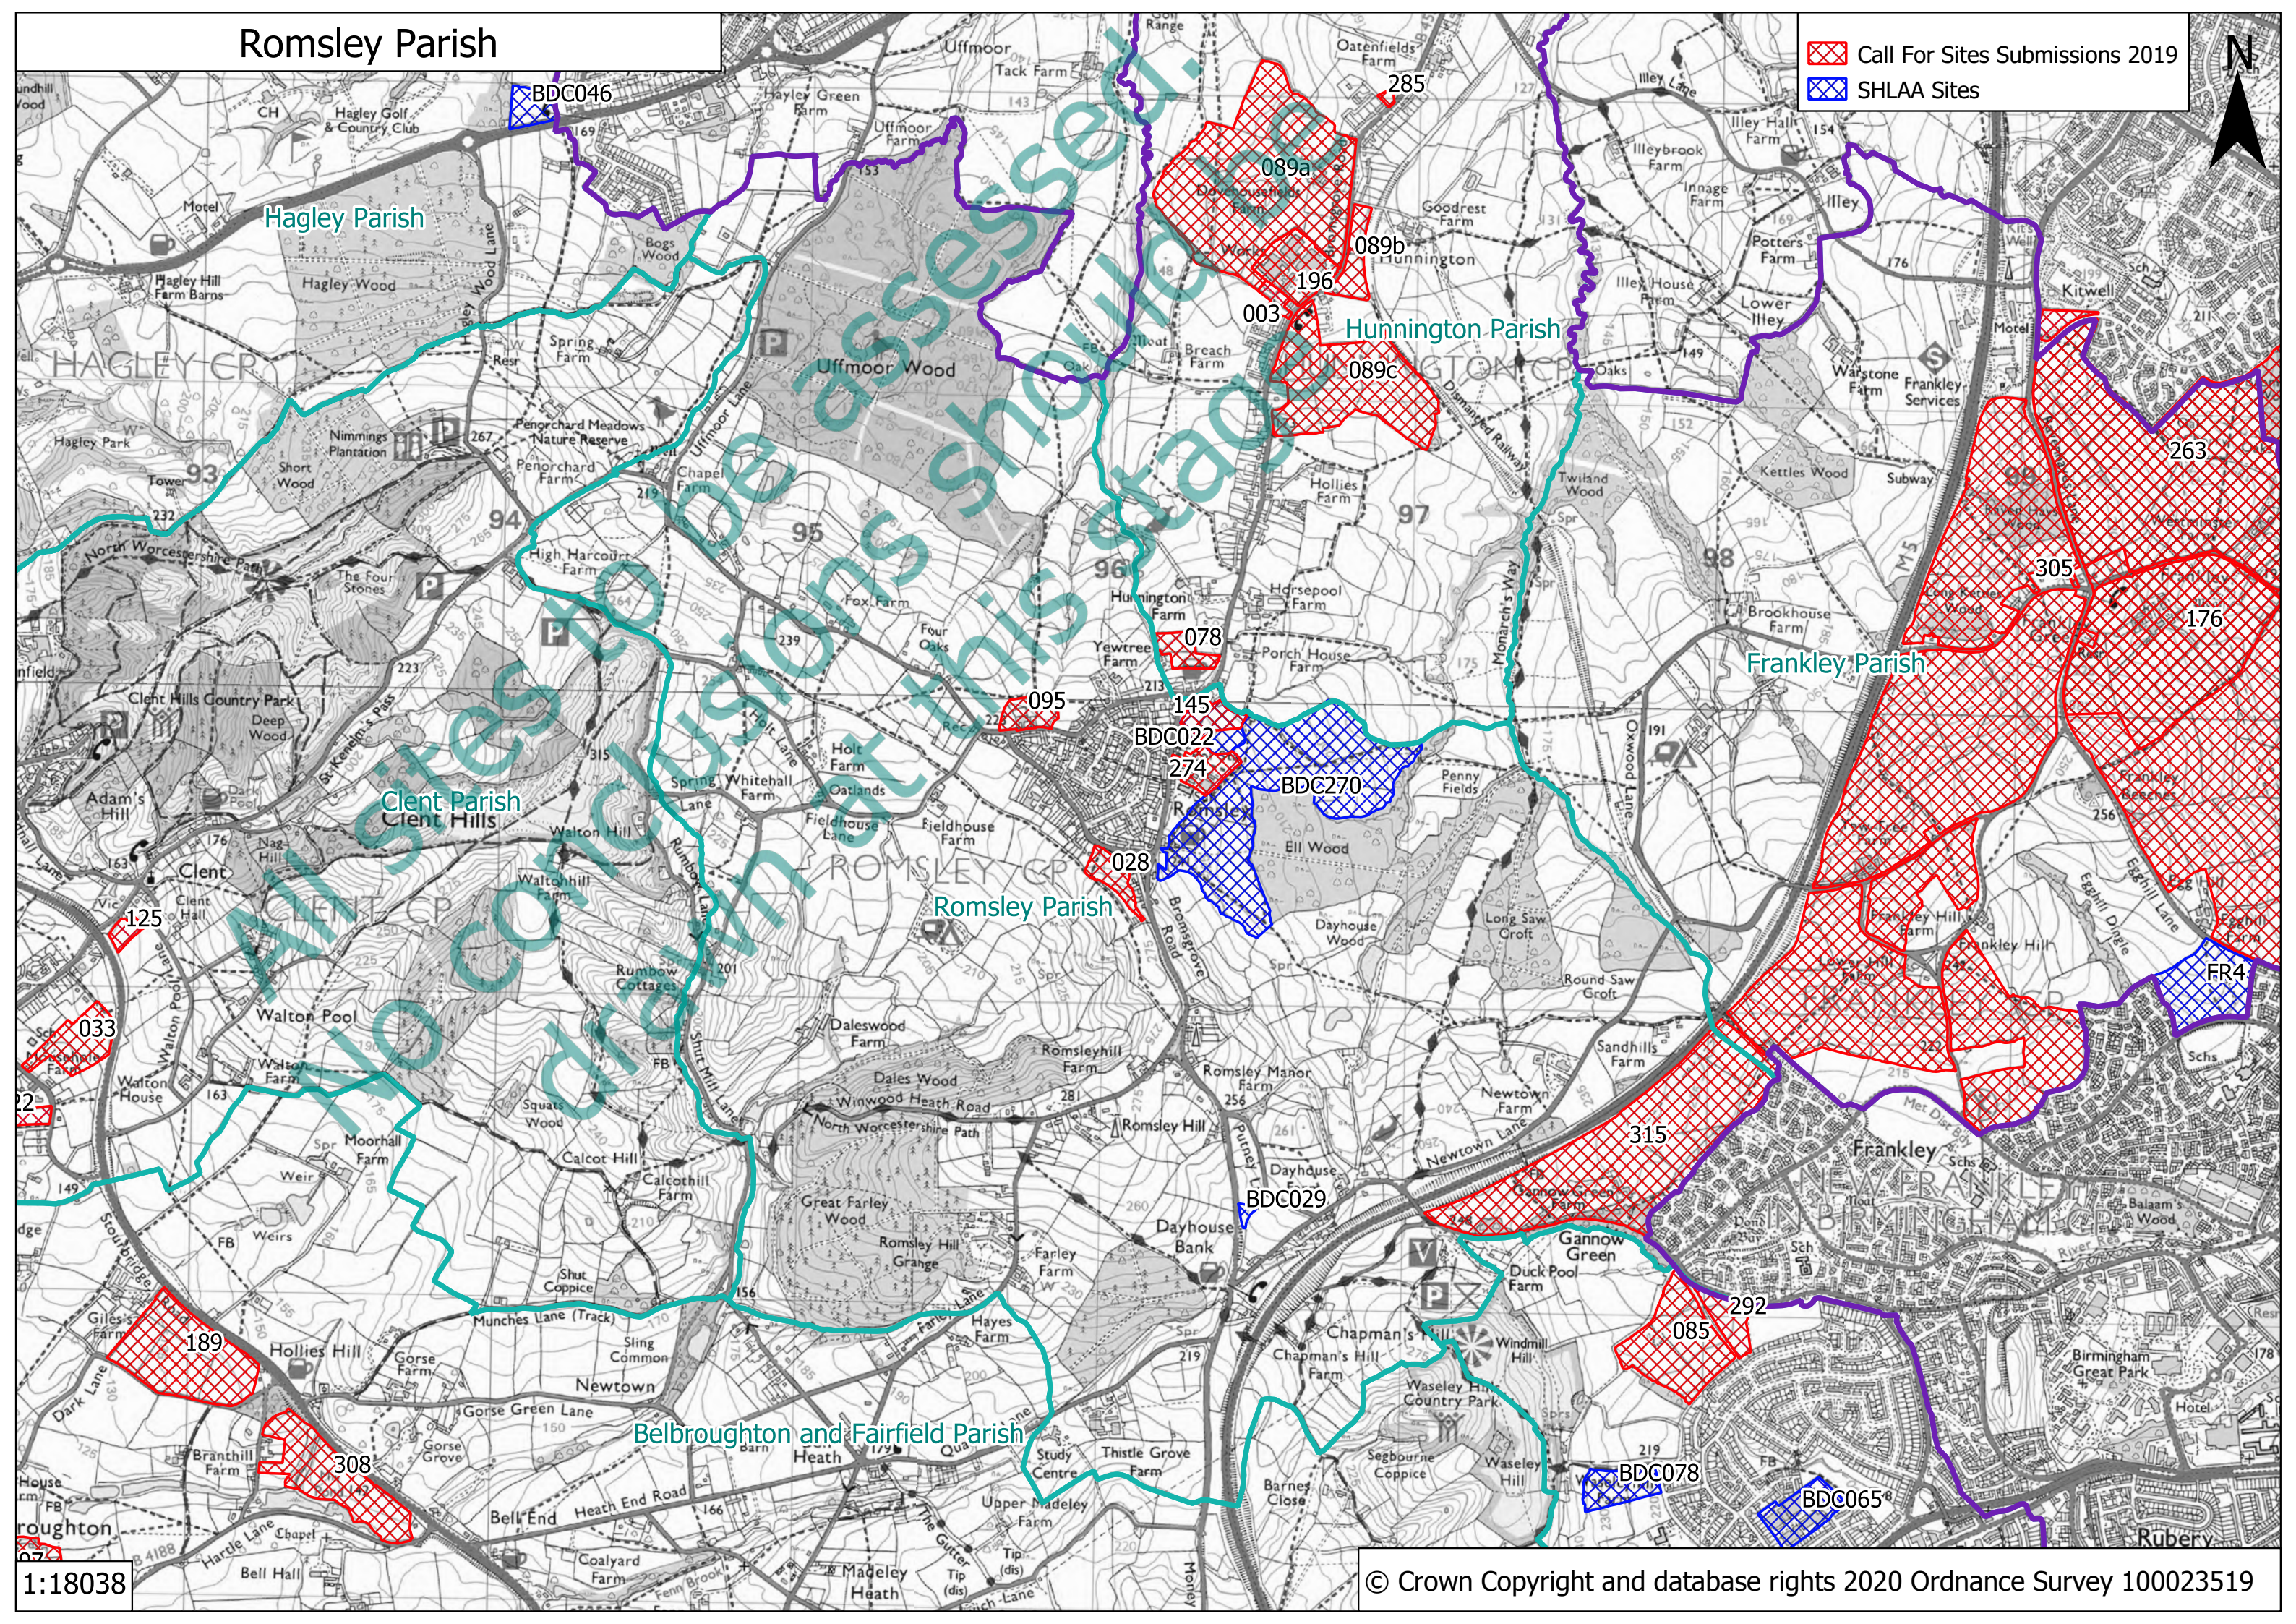

Romsley Parish

- Call For Sites Submissions 2019
- SHLAA Sites