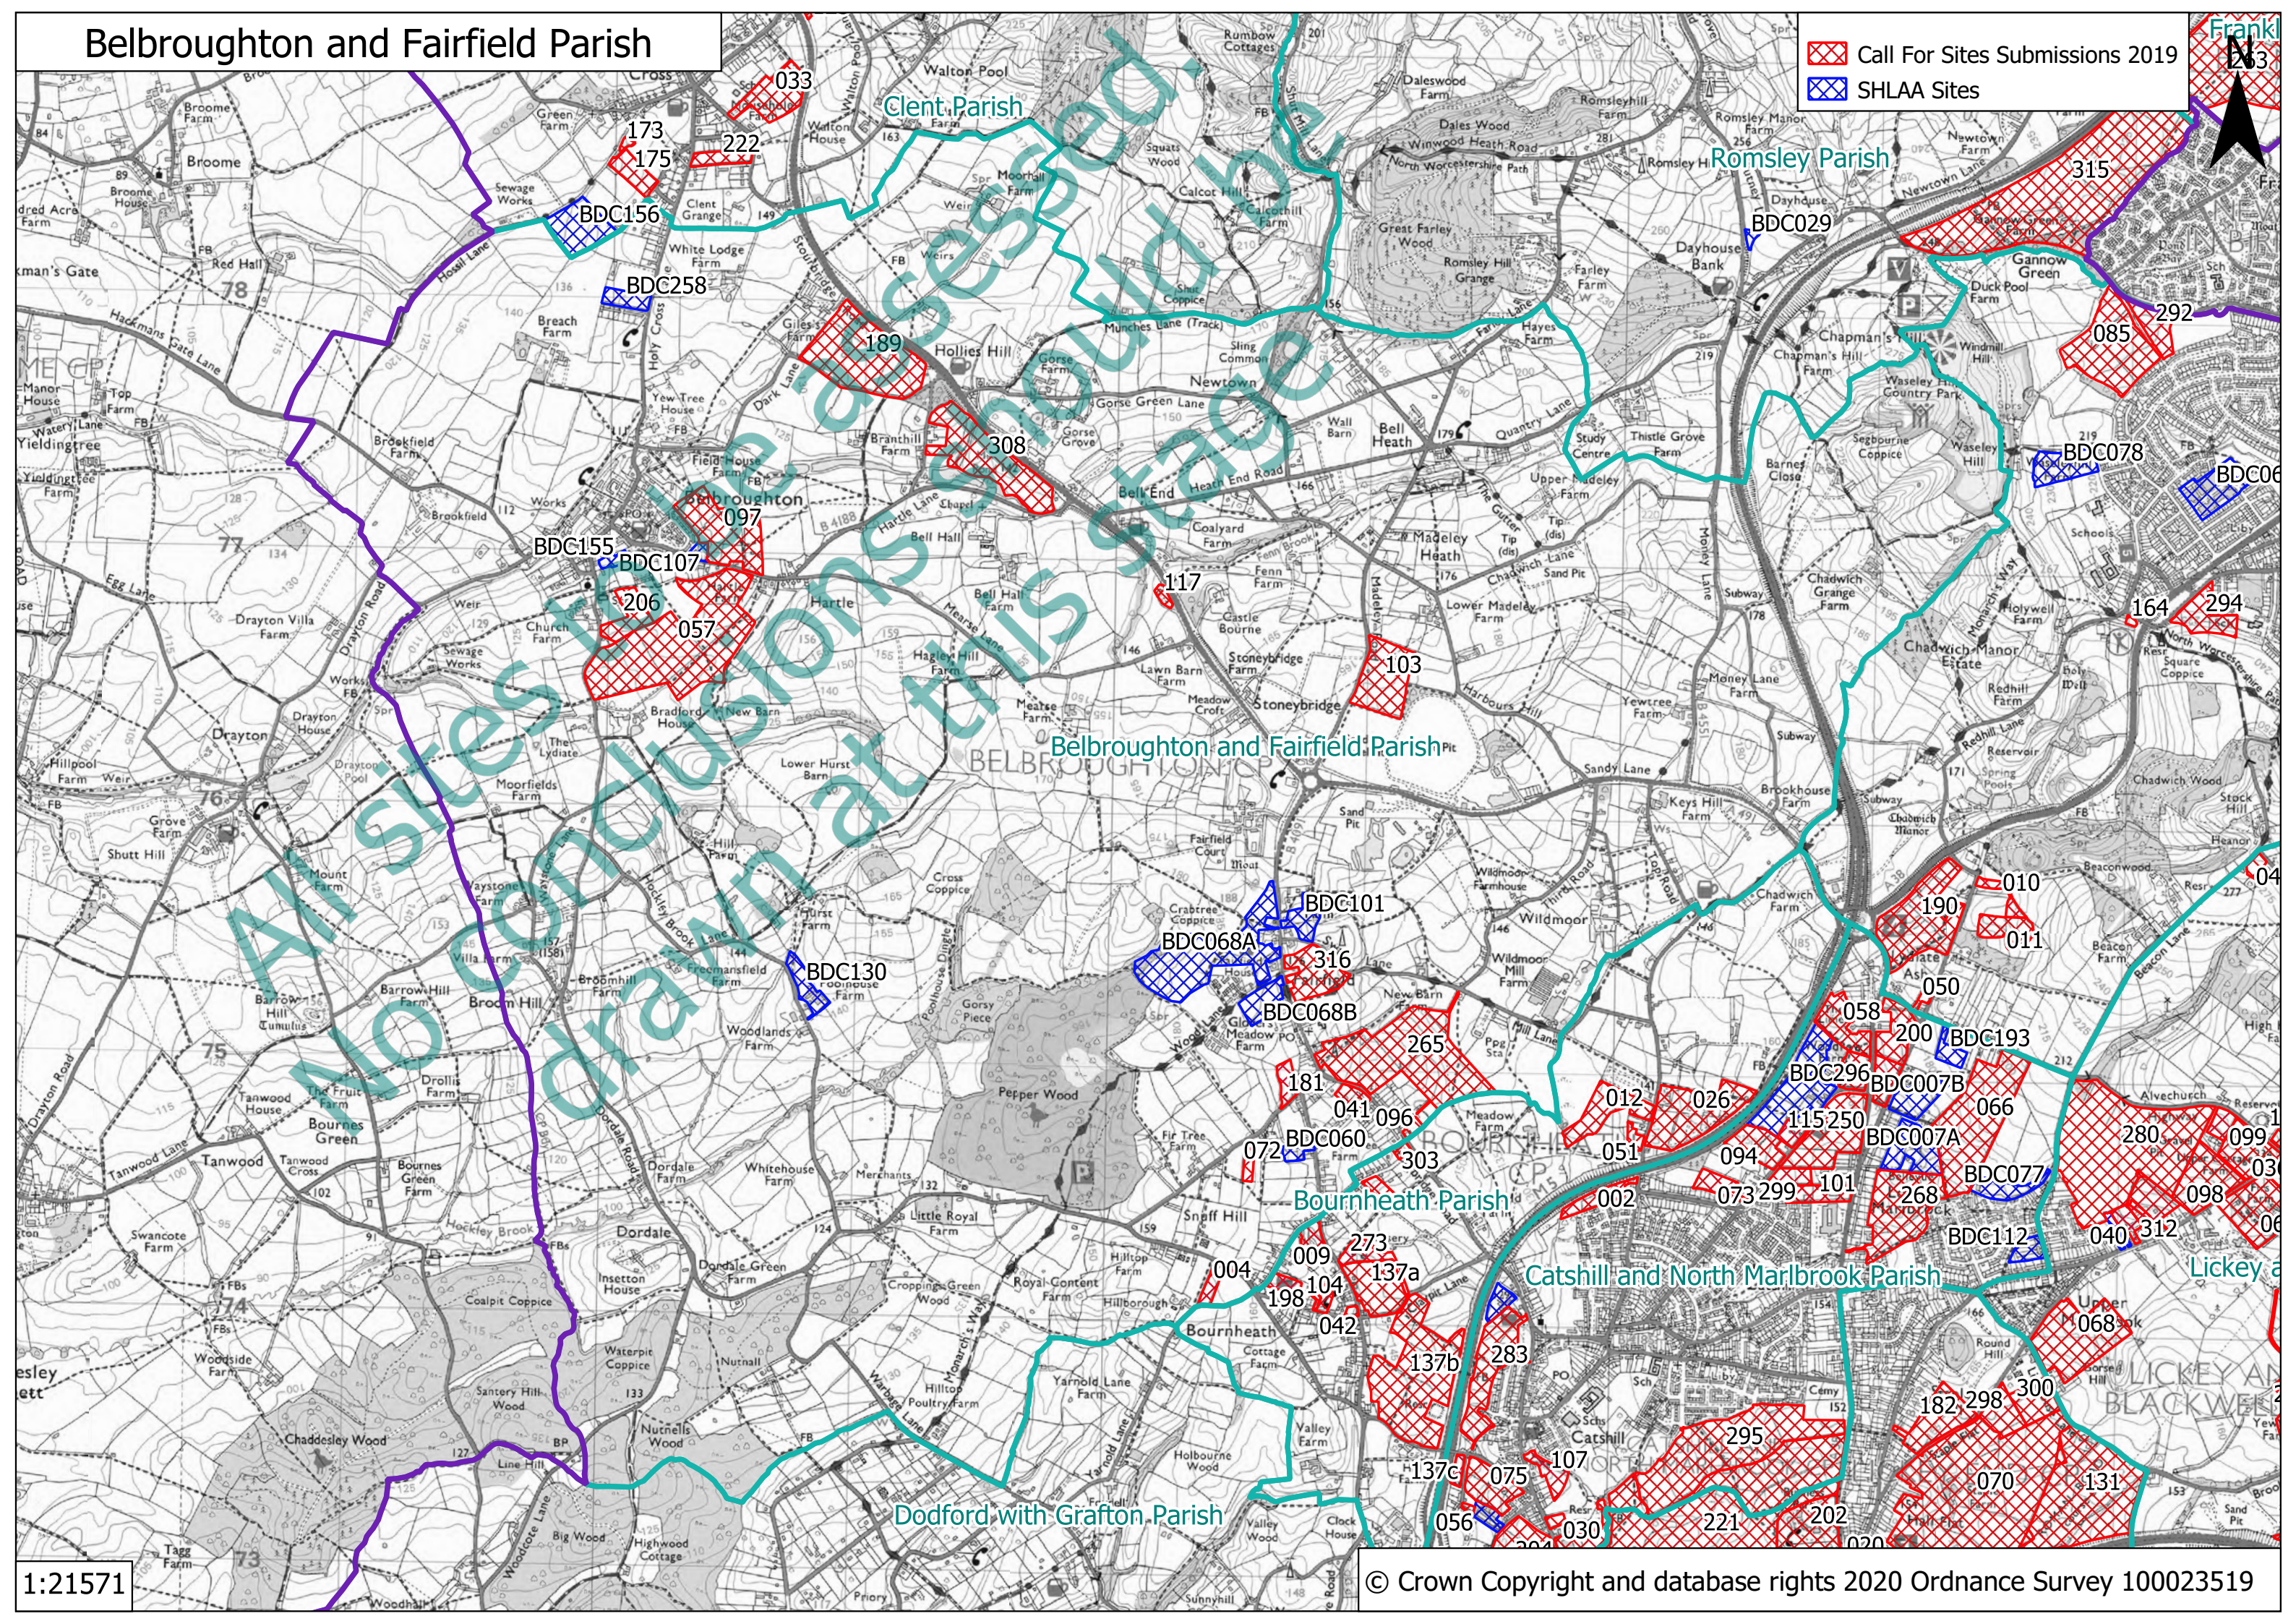

# Belbroughton and Fairfield Parish

-  Call For Sites Submissions 2019
-  SHLAA Sites

1:21571

© Crown Copyright and database rights 2020 Ordnance Survey 100023519