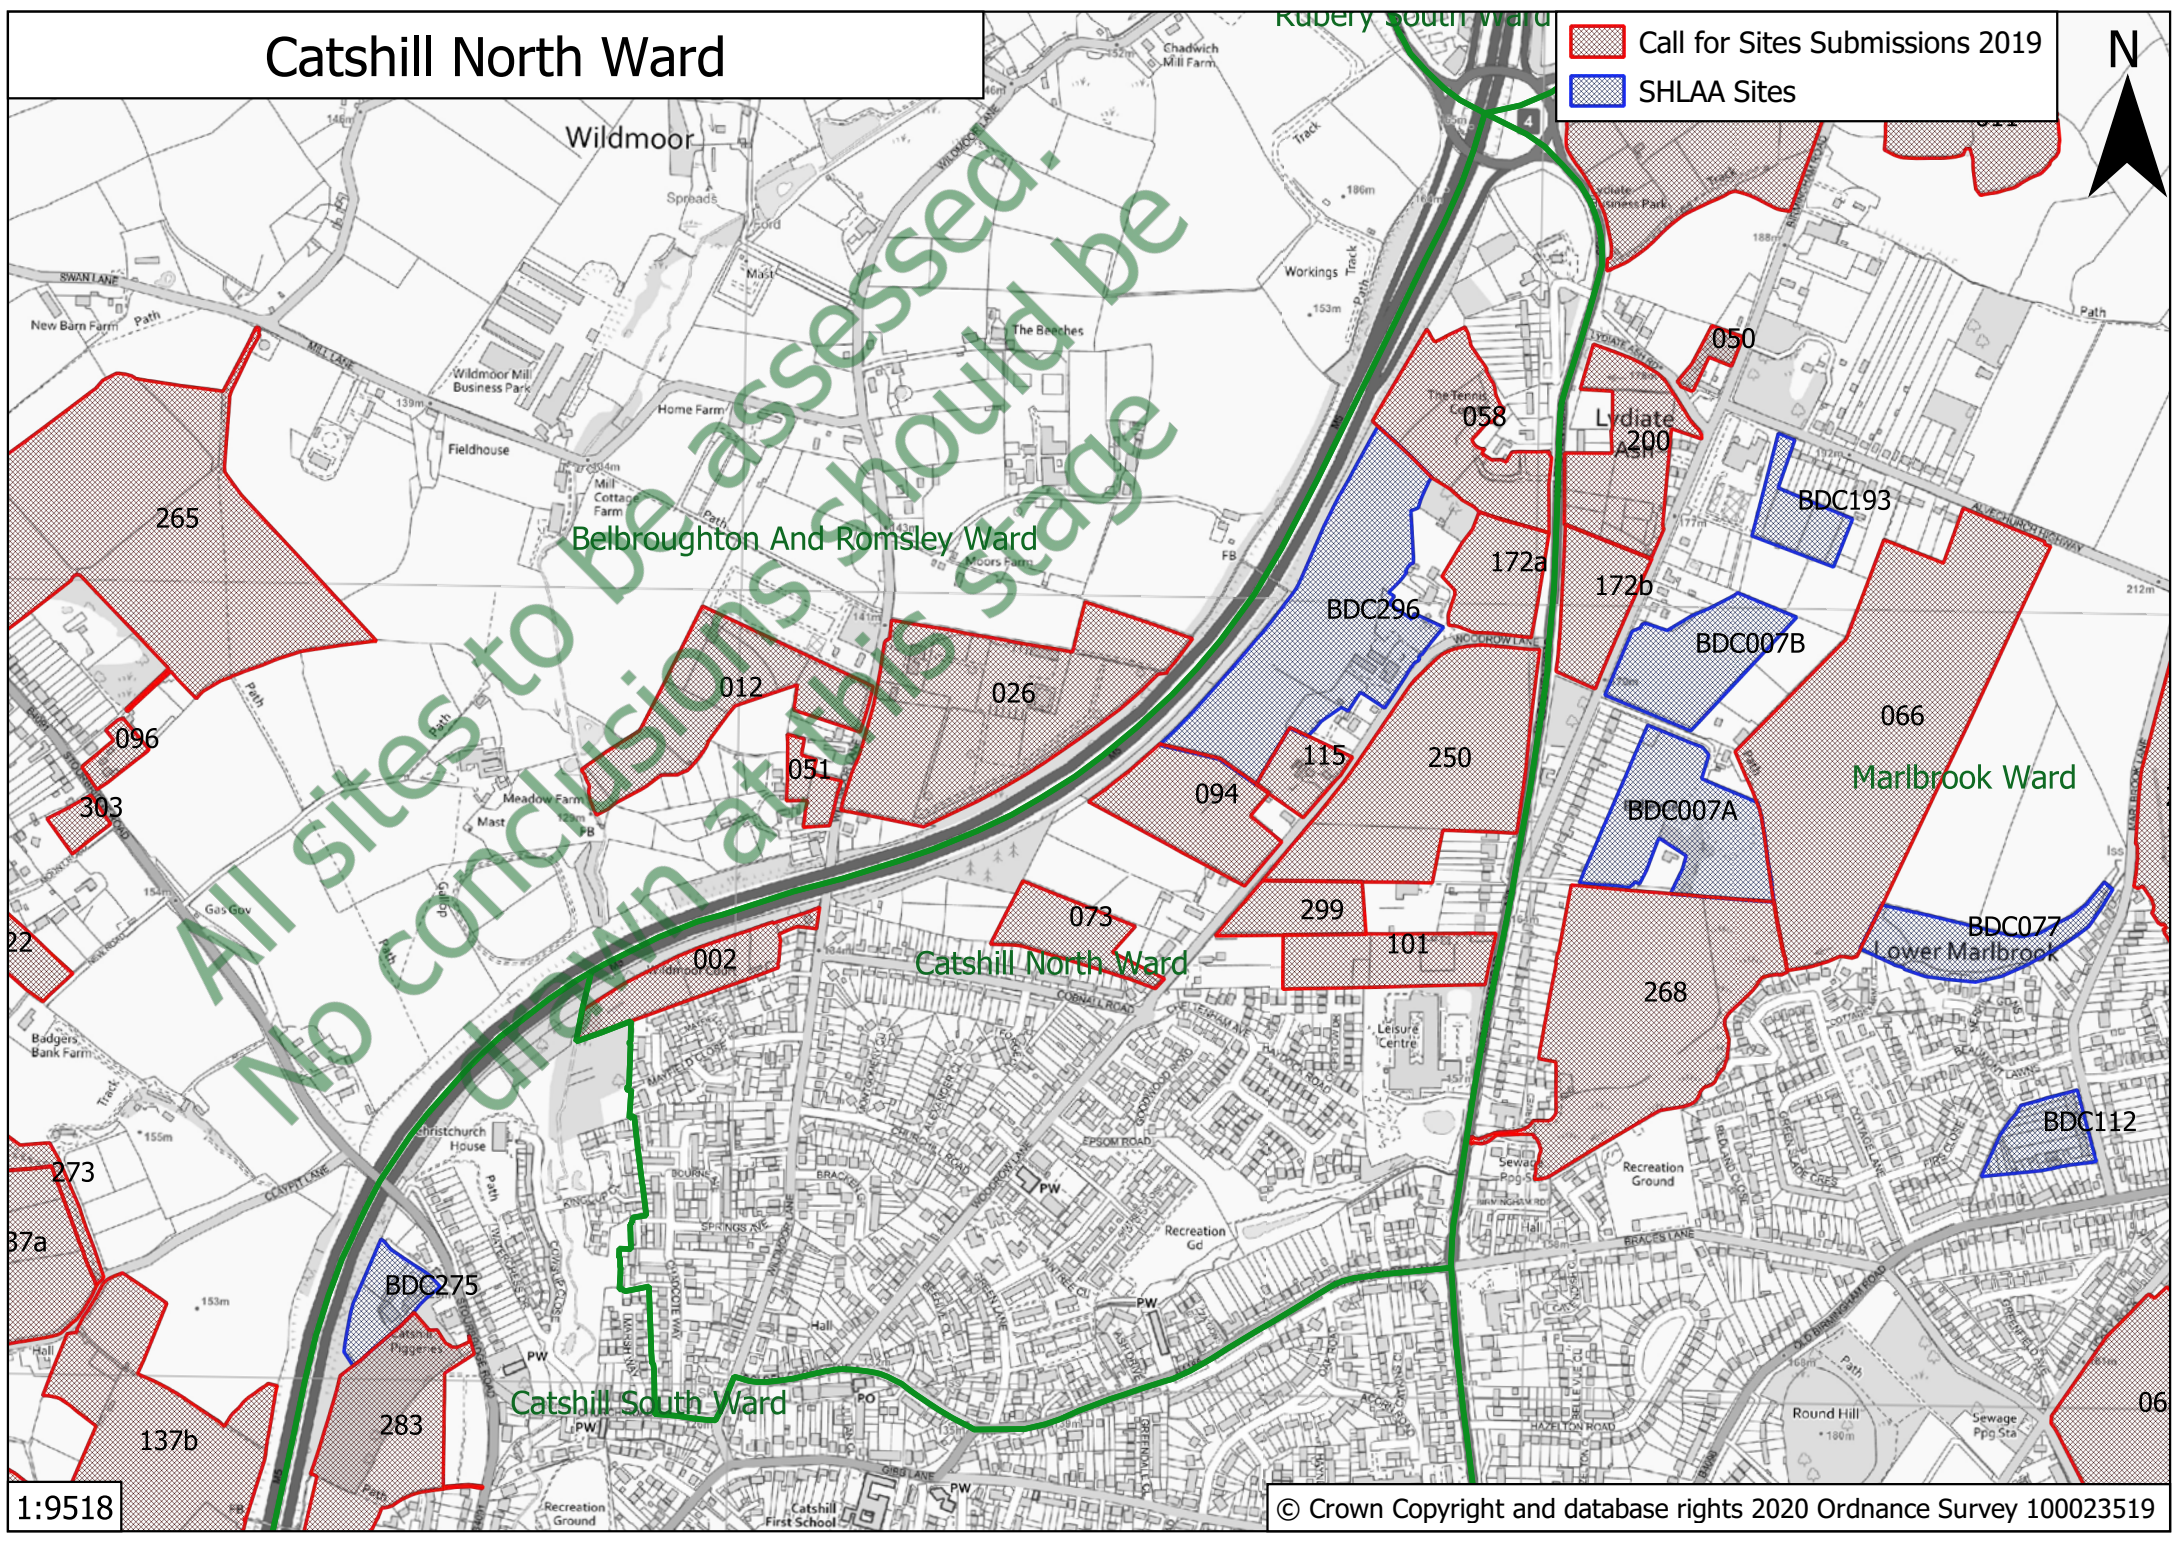

N

Bromsgrove Central Ward

-  Call for Sites Submissions 2019
-  SHLAA Sites

1:11048

© Crown Copyright and database rights 2020 Ordnance Survey 100023519

Catshill North Ward

- Call for Sites Submissions 2019
- SHLAA Sites