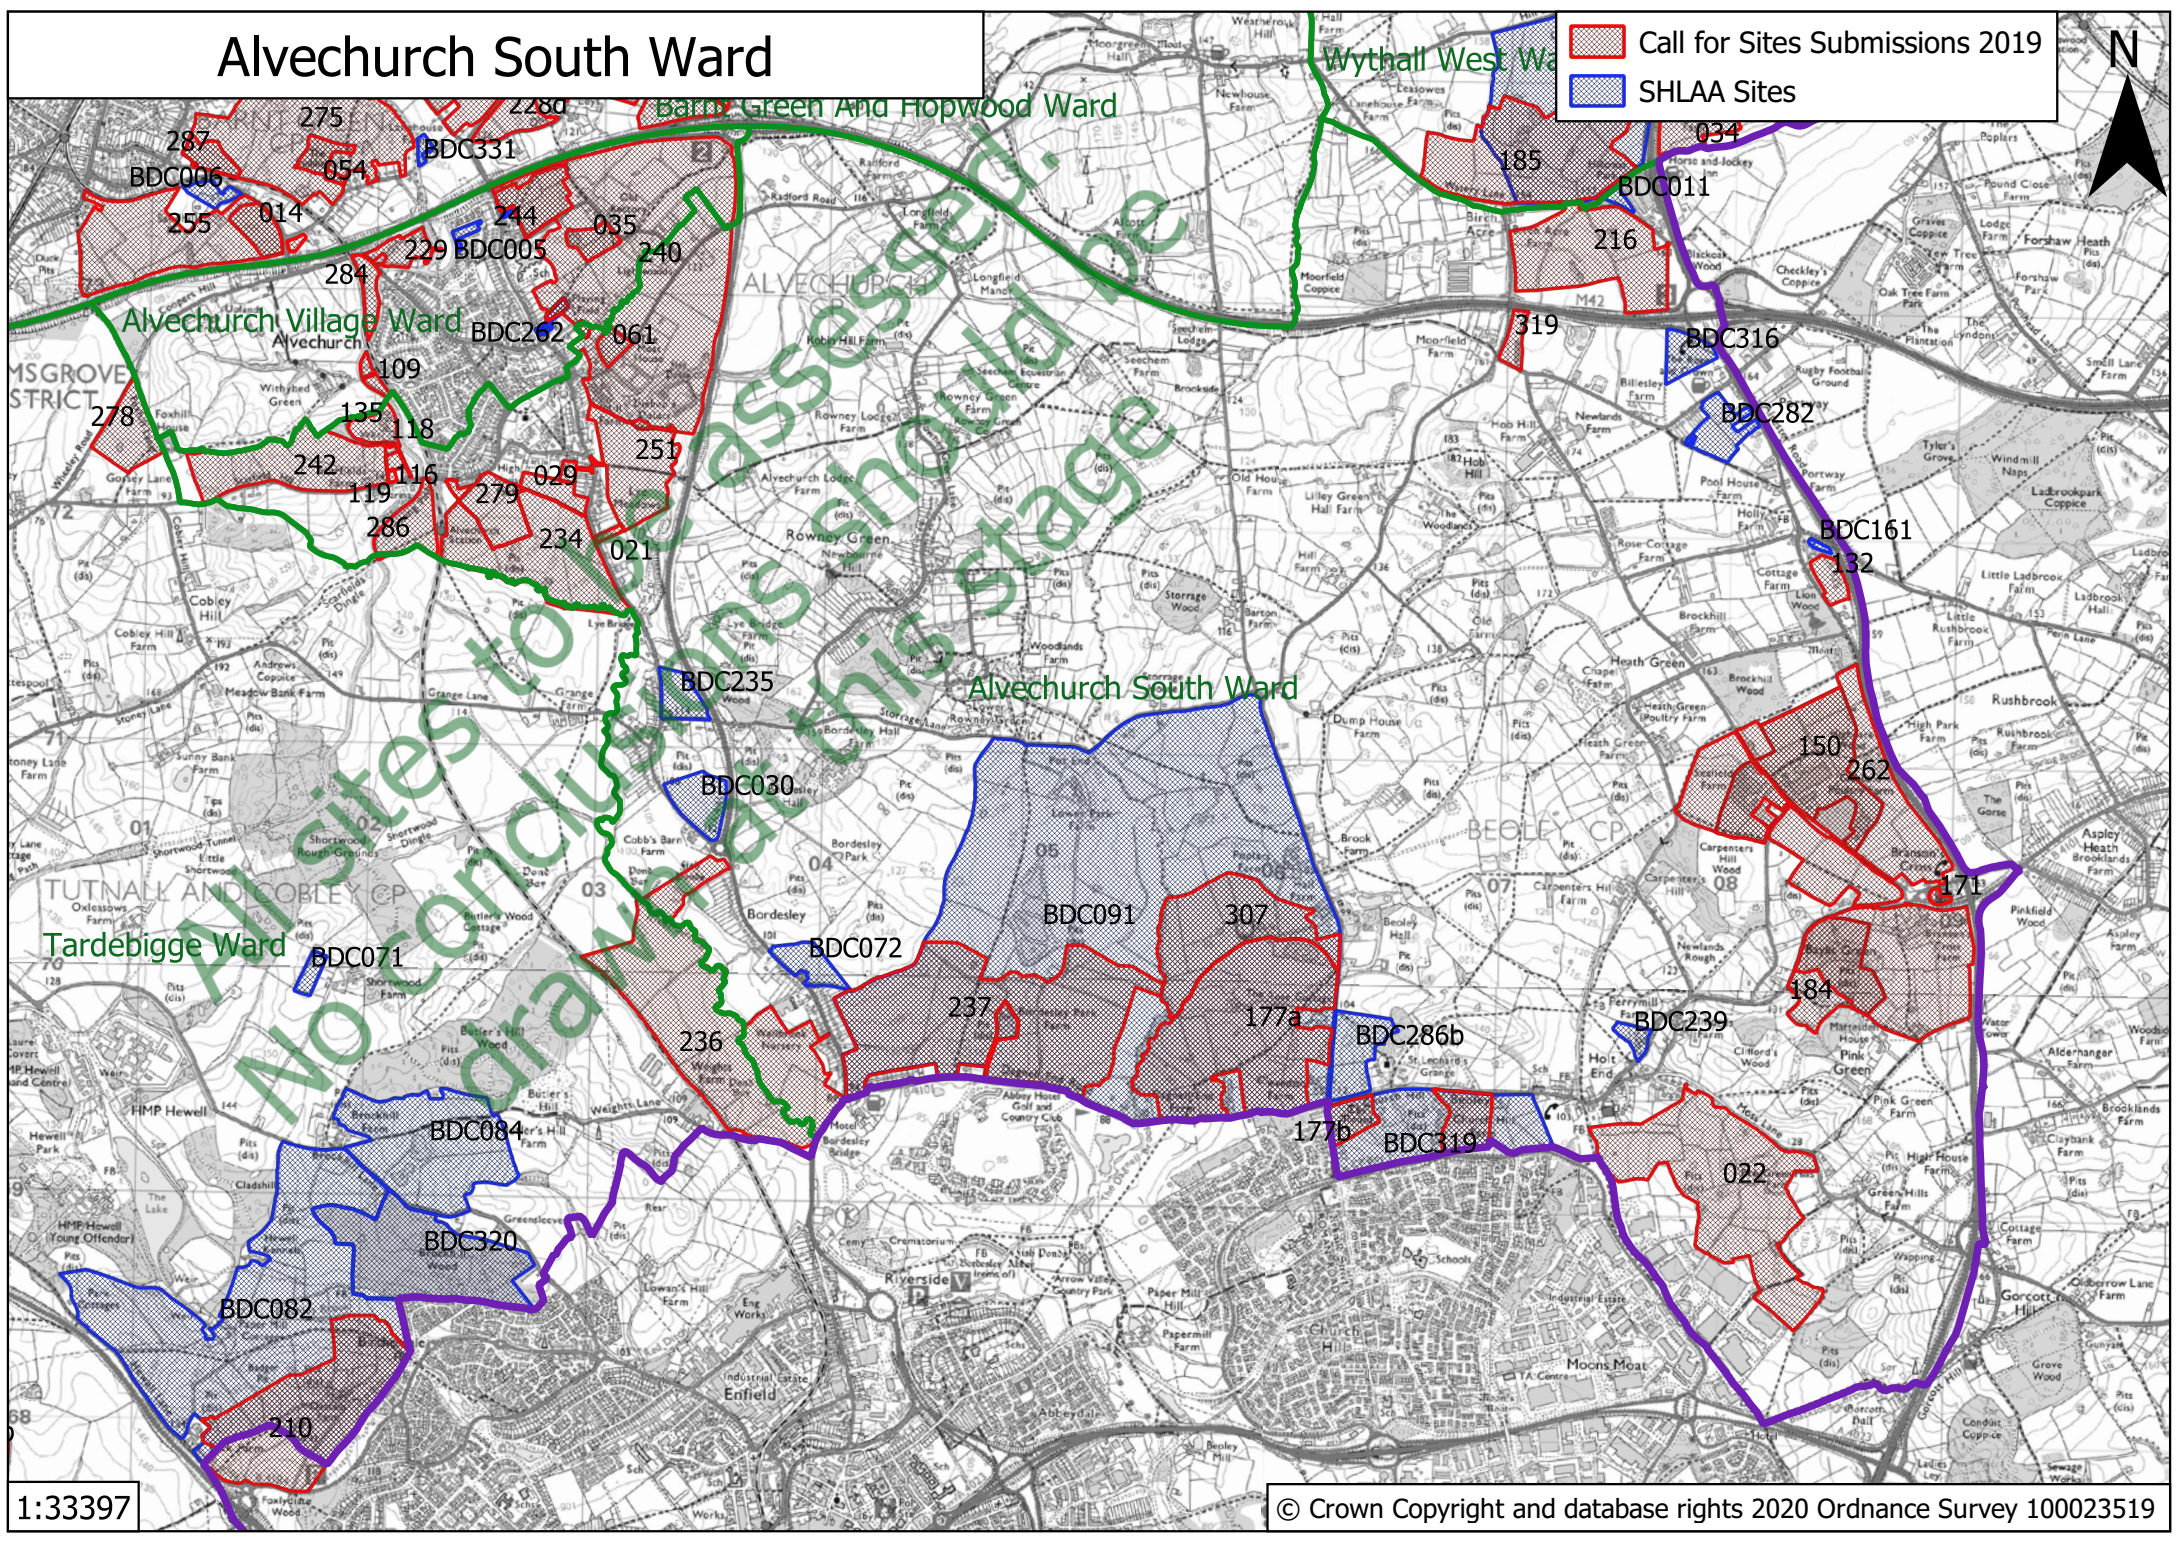

Alvechurch South Ward

1:33397

© Crown Copyright and database rights 2020 Ordnance Survey 100023519

Alvechurch Village Ward

- Call for Sites Submissions 2019
- SHLAA Sites

1:11740

© Crown Copyright and database rights 2020 Ordnance Survey 100023519