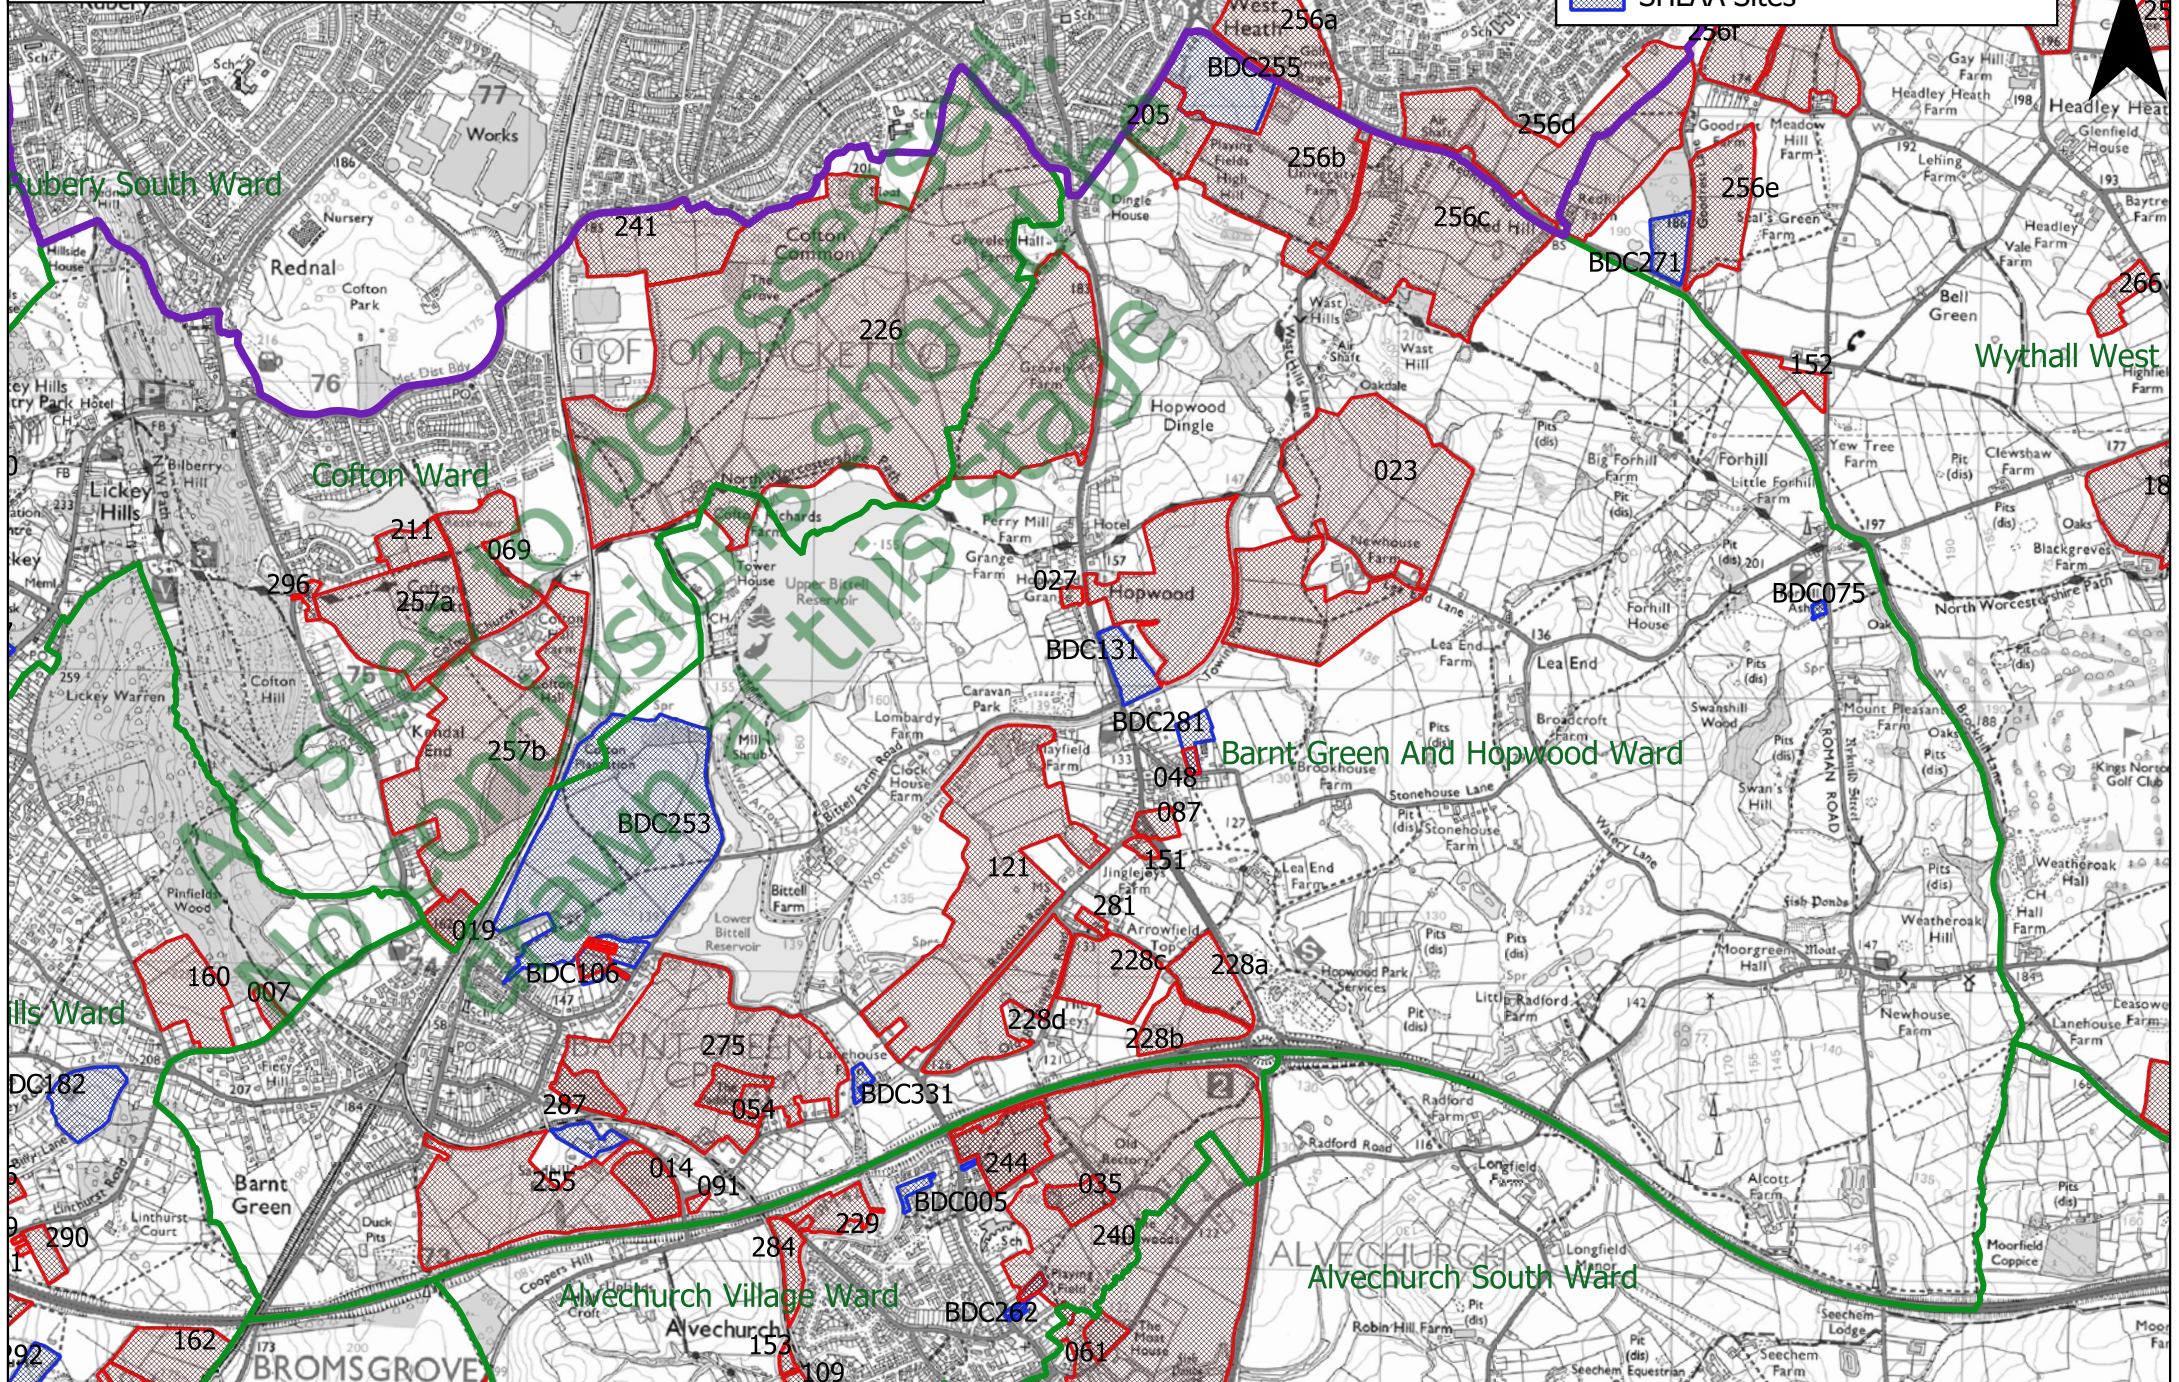

Aston Fields Ward

-  Call for Sites Submissions 2019
-  SHLAA Sites

1:11230

Barnt Green And Hopwood Ward

- Call for Sites Submissions 2019
- SHLAA Sites

1:26009

Belbroughton And Romsley Ward

- Call for Sites Submissions 2019
- SHLAA Sites