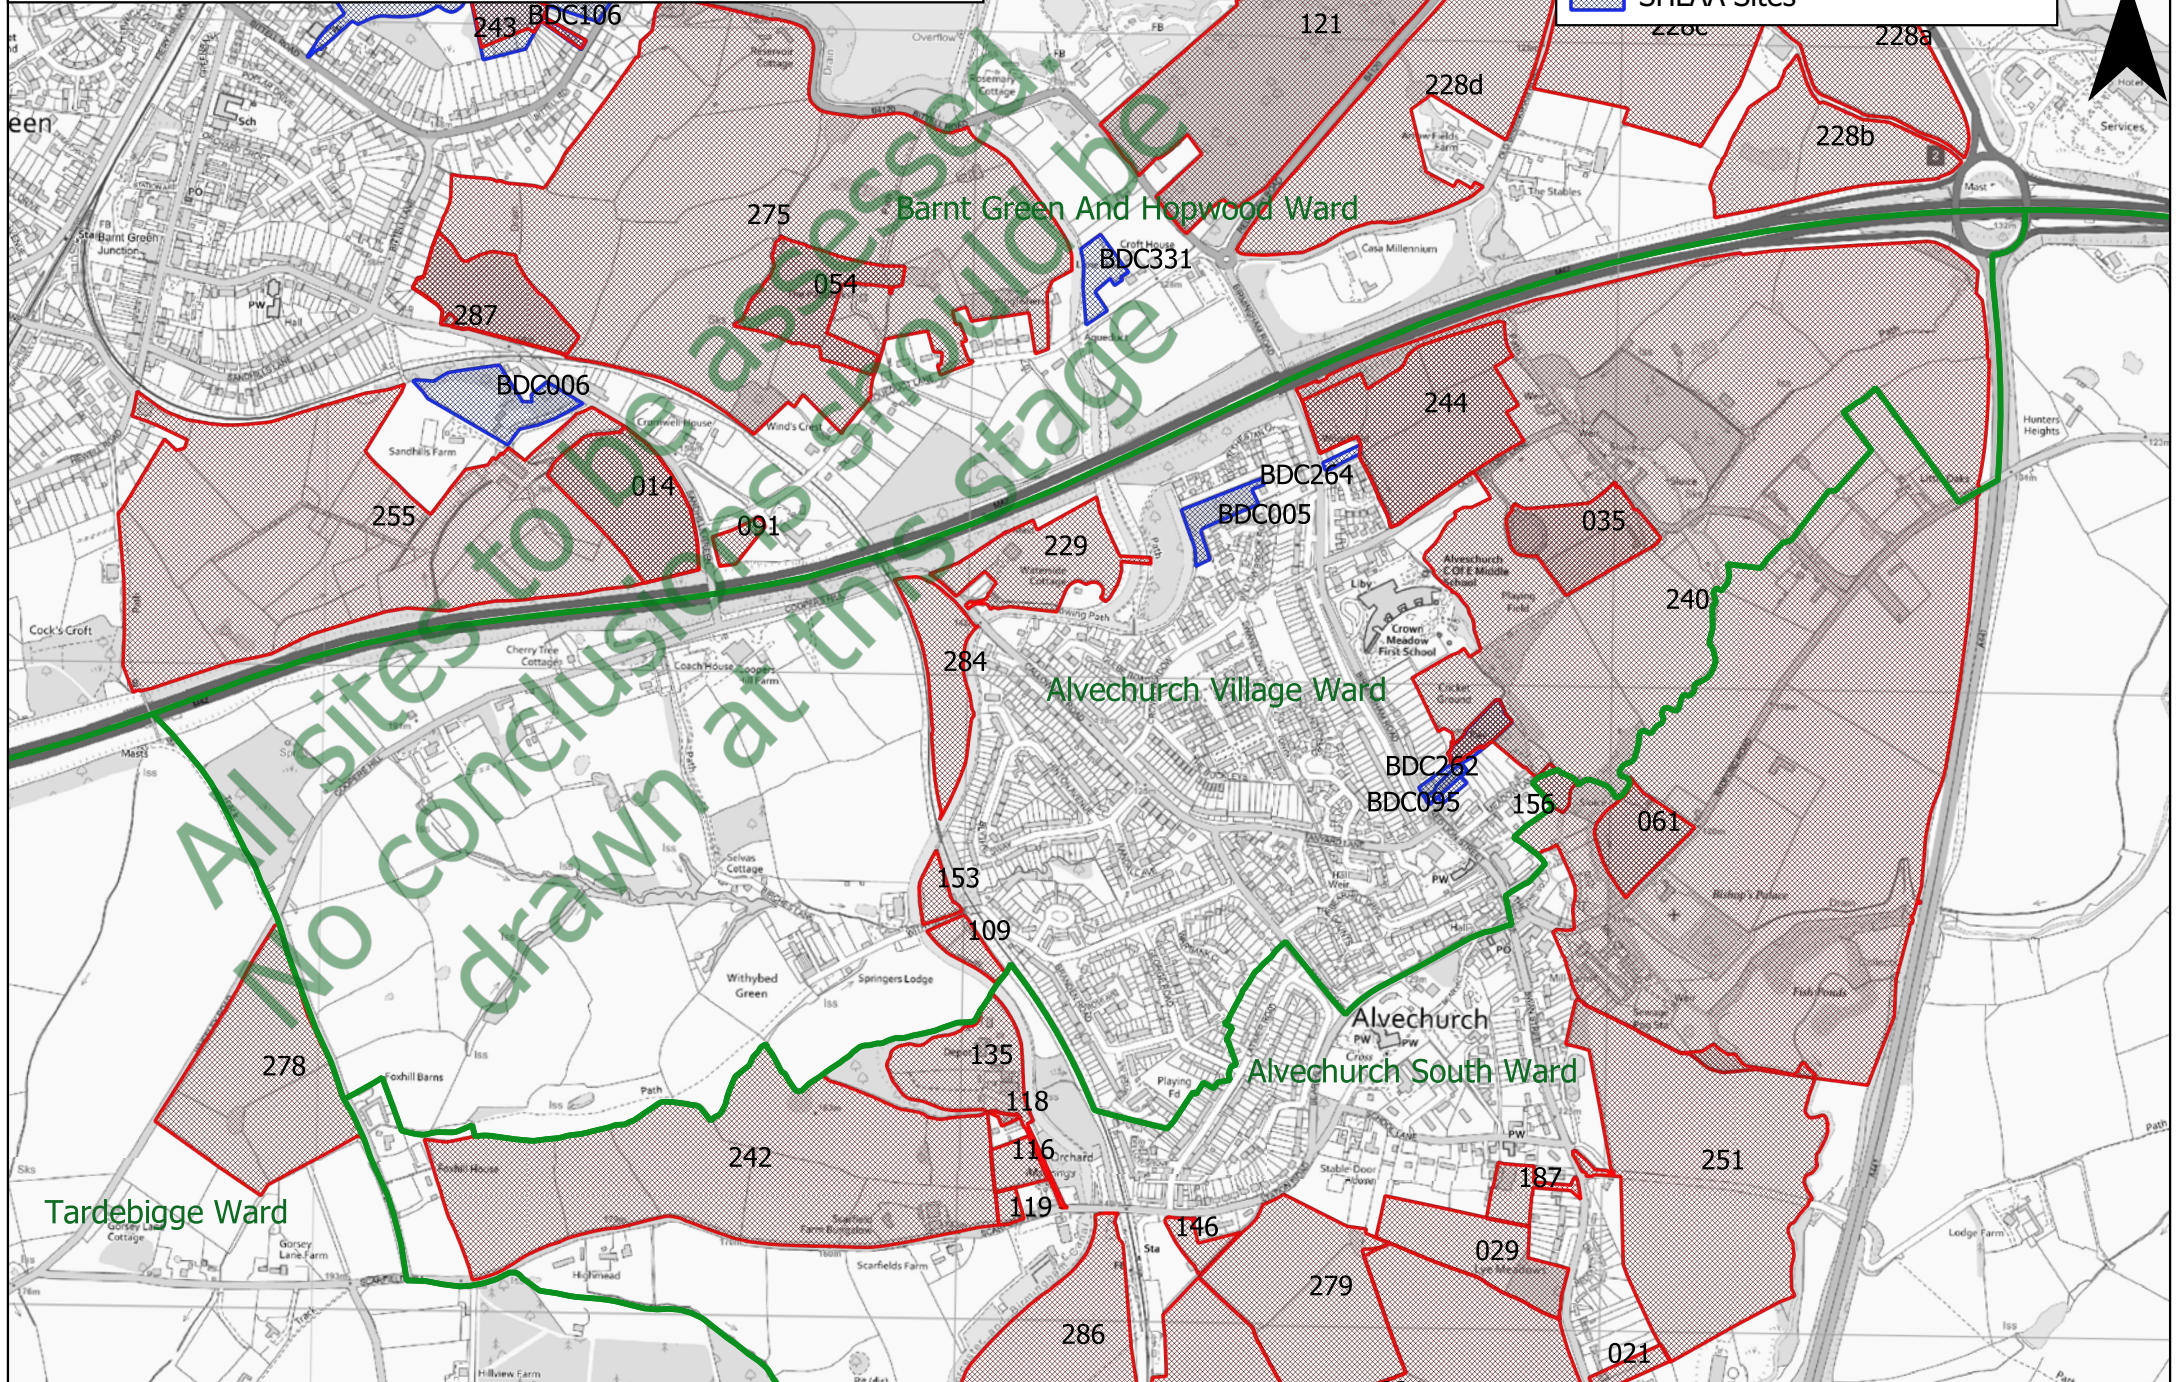

Alvechurch South Ward

1:33397

© Crown Copyright and database rights 2020 Ordnance Survey 100023519

Alvechurch Village Ward

- Call for Sites Submissions 2019
- SHLAA Sites

1:11740

© Crown Copyright and database rights 2020 Ordnance Survey 100023519