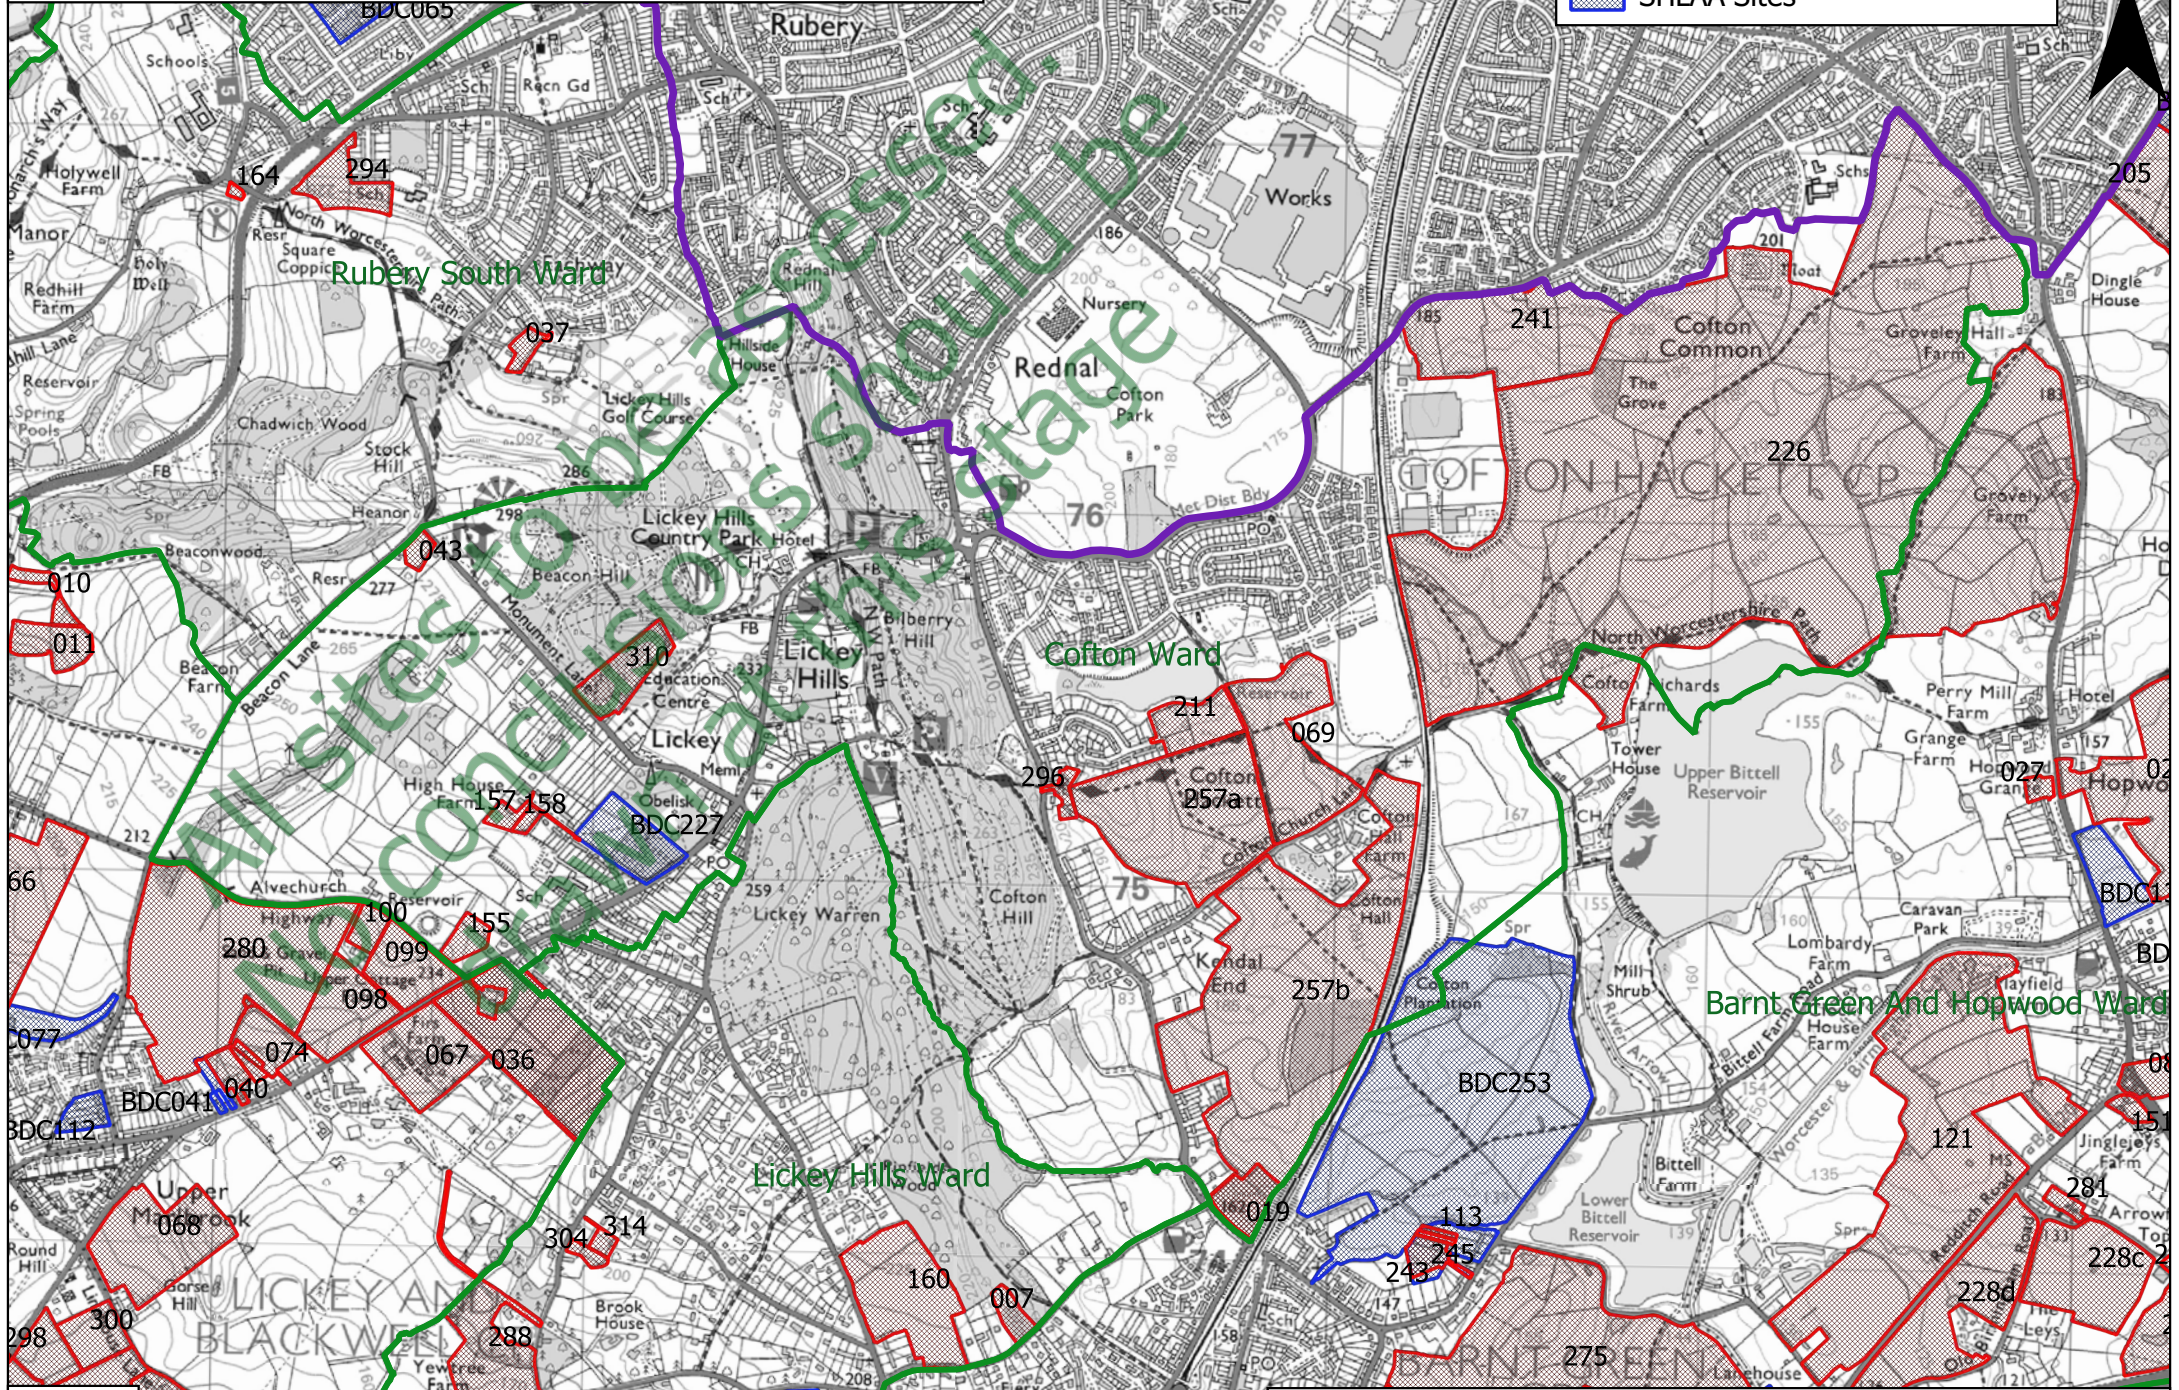

Cofton Ward

- Call for Sites Submissions 2019
- SHLAA Sites

1:20327