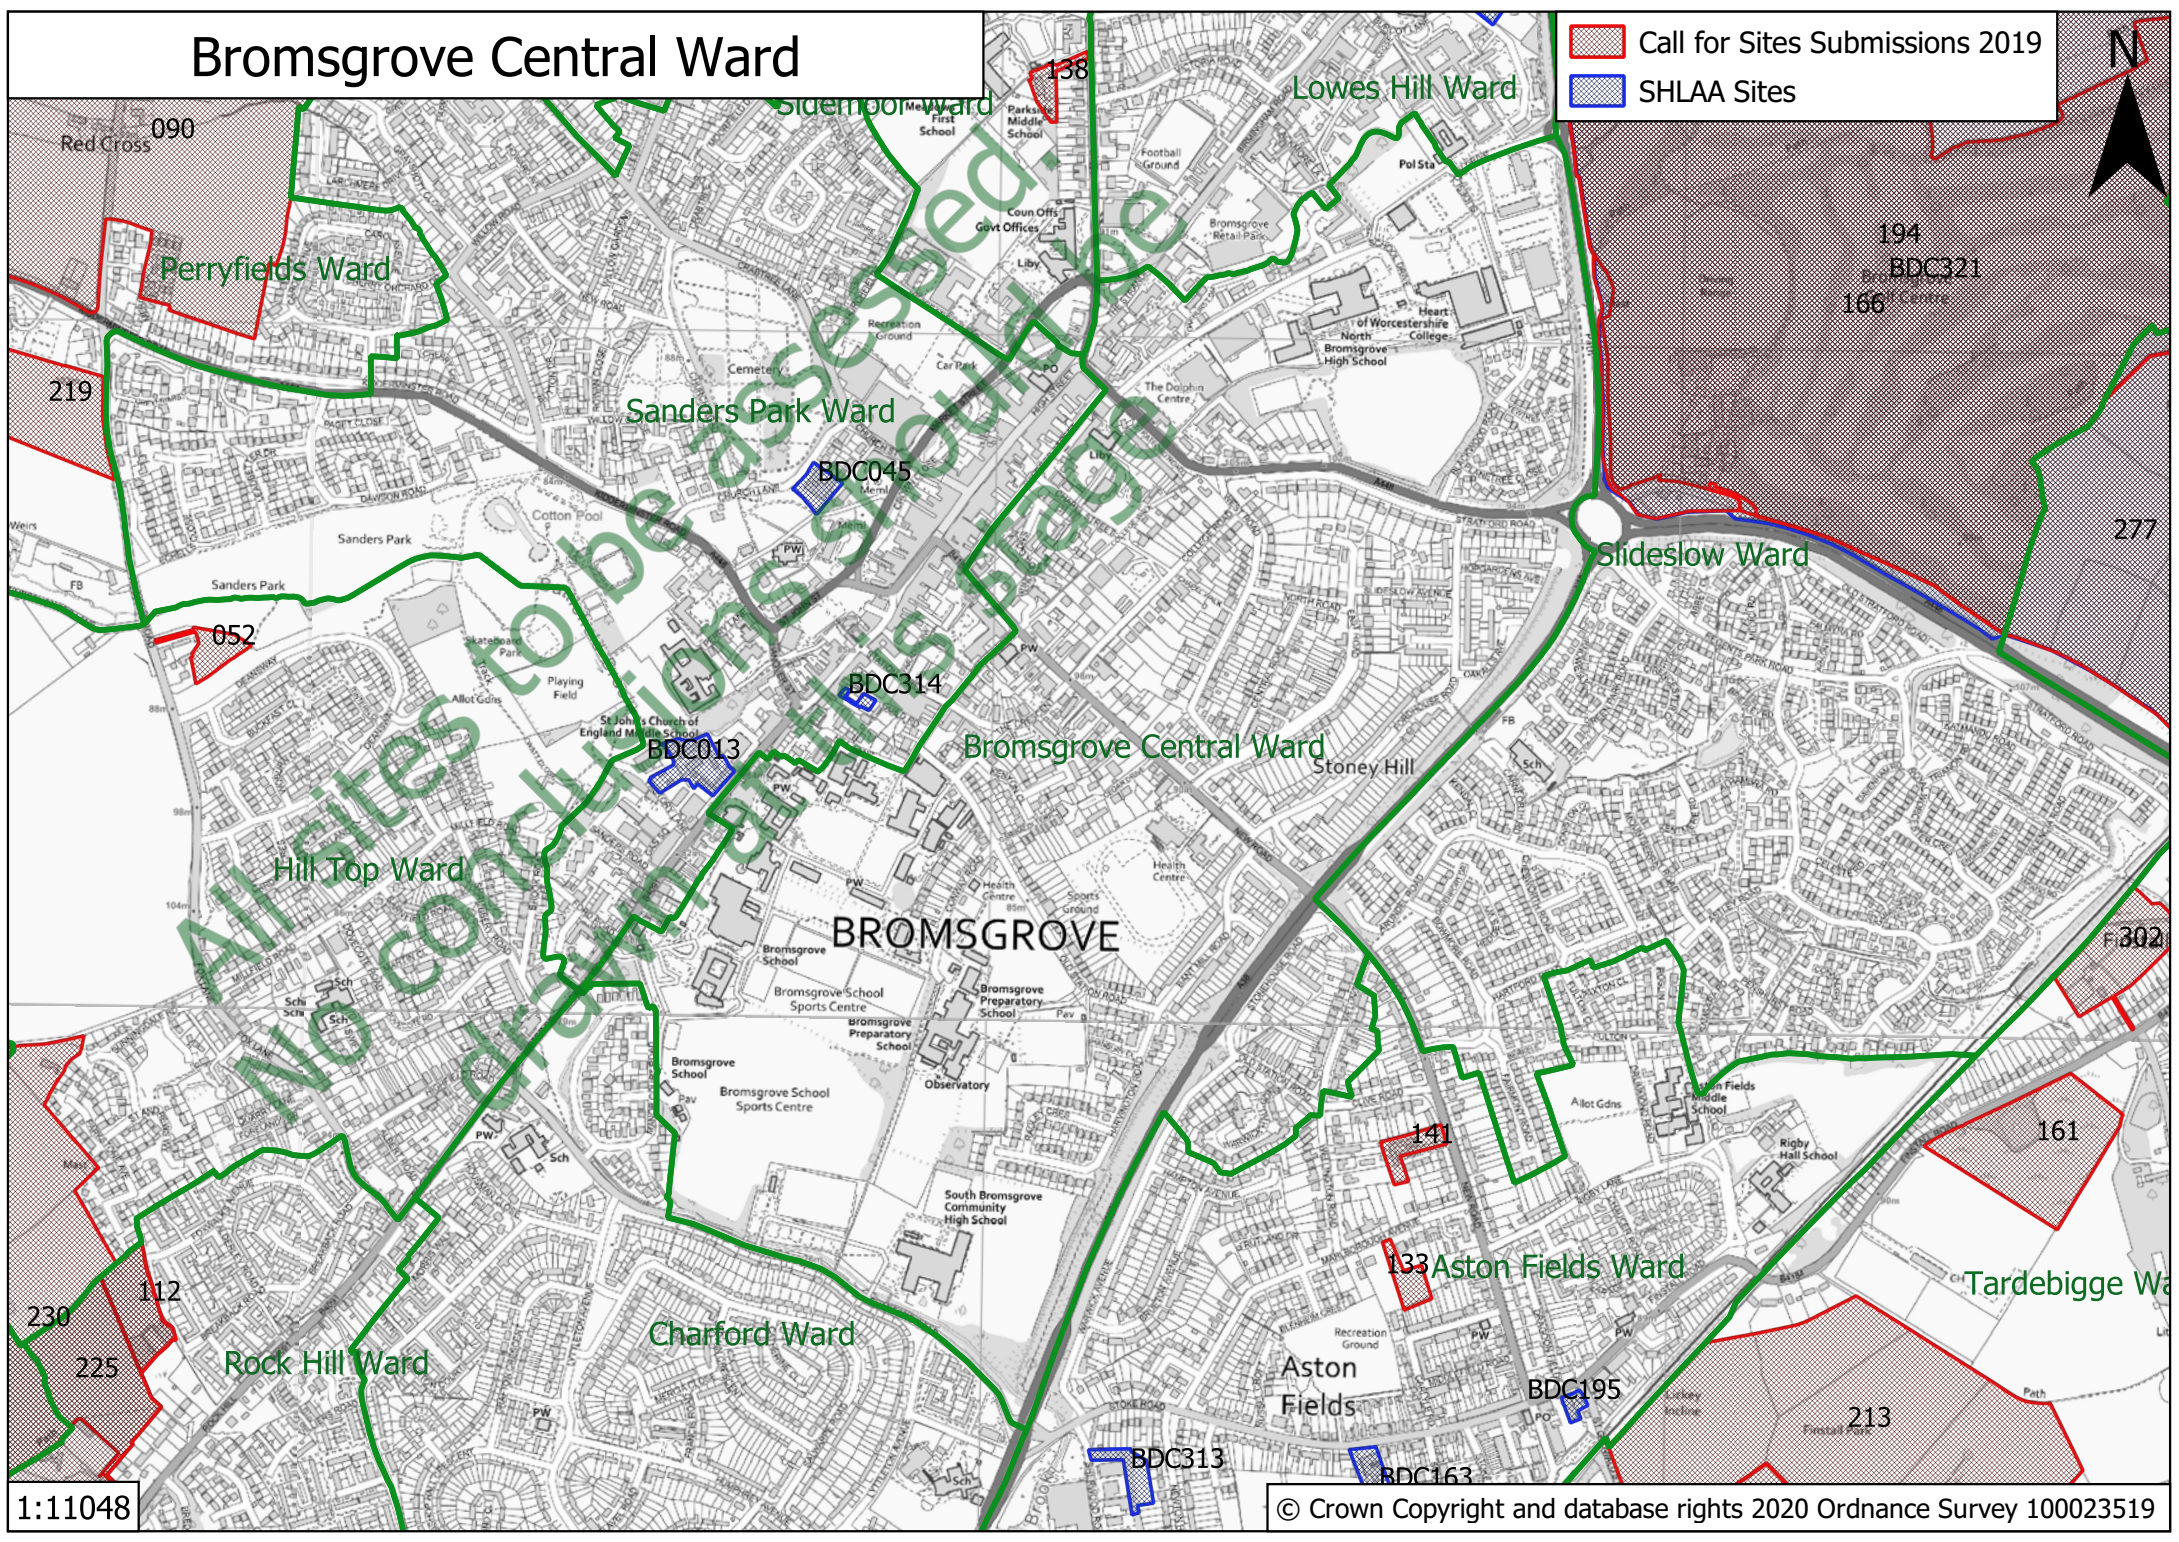

Bromsgrove Central Ward

- Call for Sites Submissions 2019
- SHLAA Sites

1:11048

© Crown Copyright and database rights 2020 Ordnance Survey 100023519