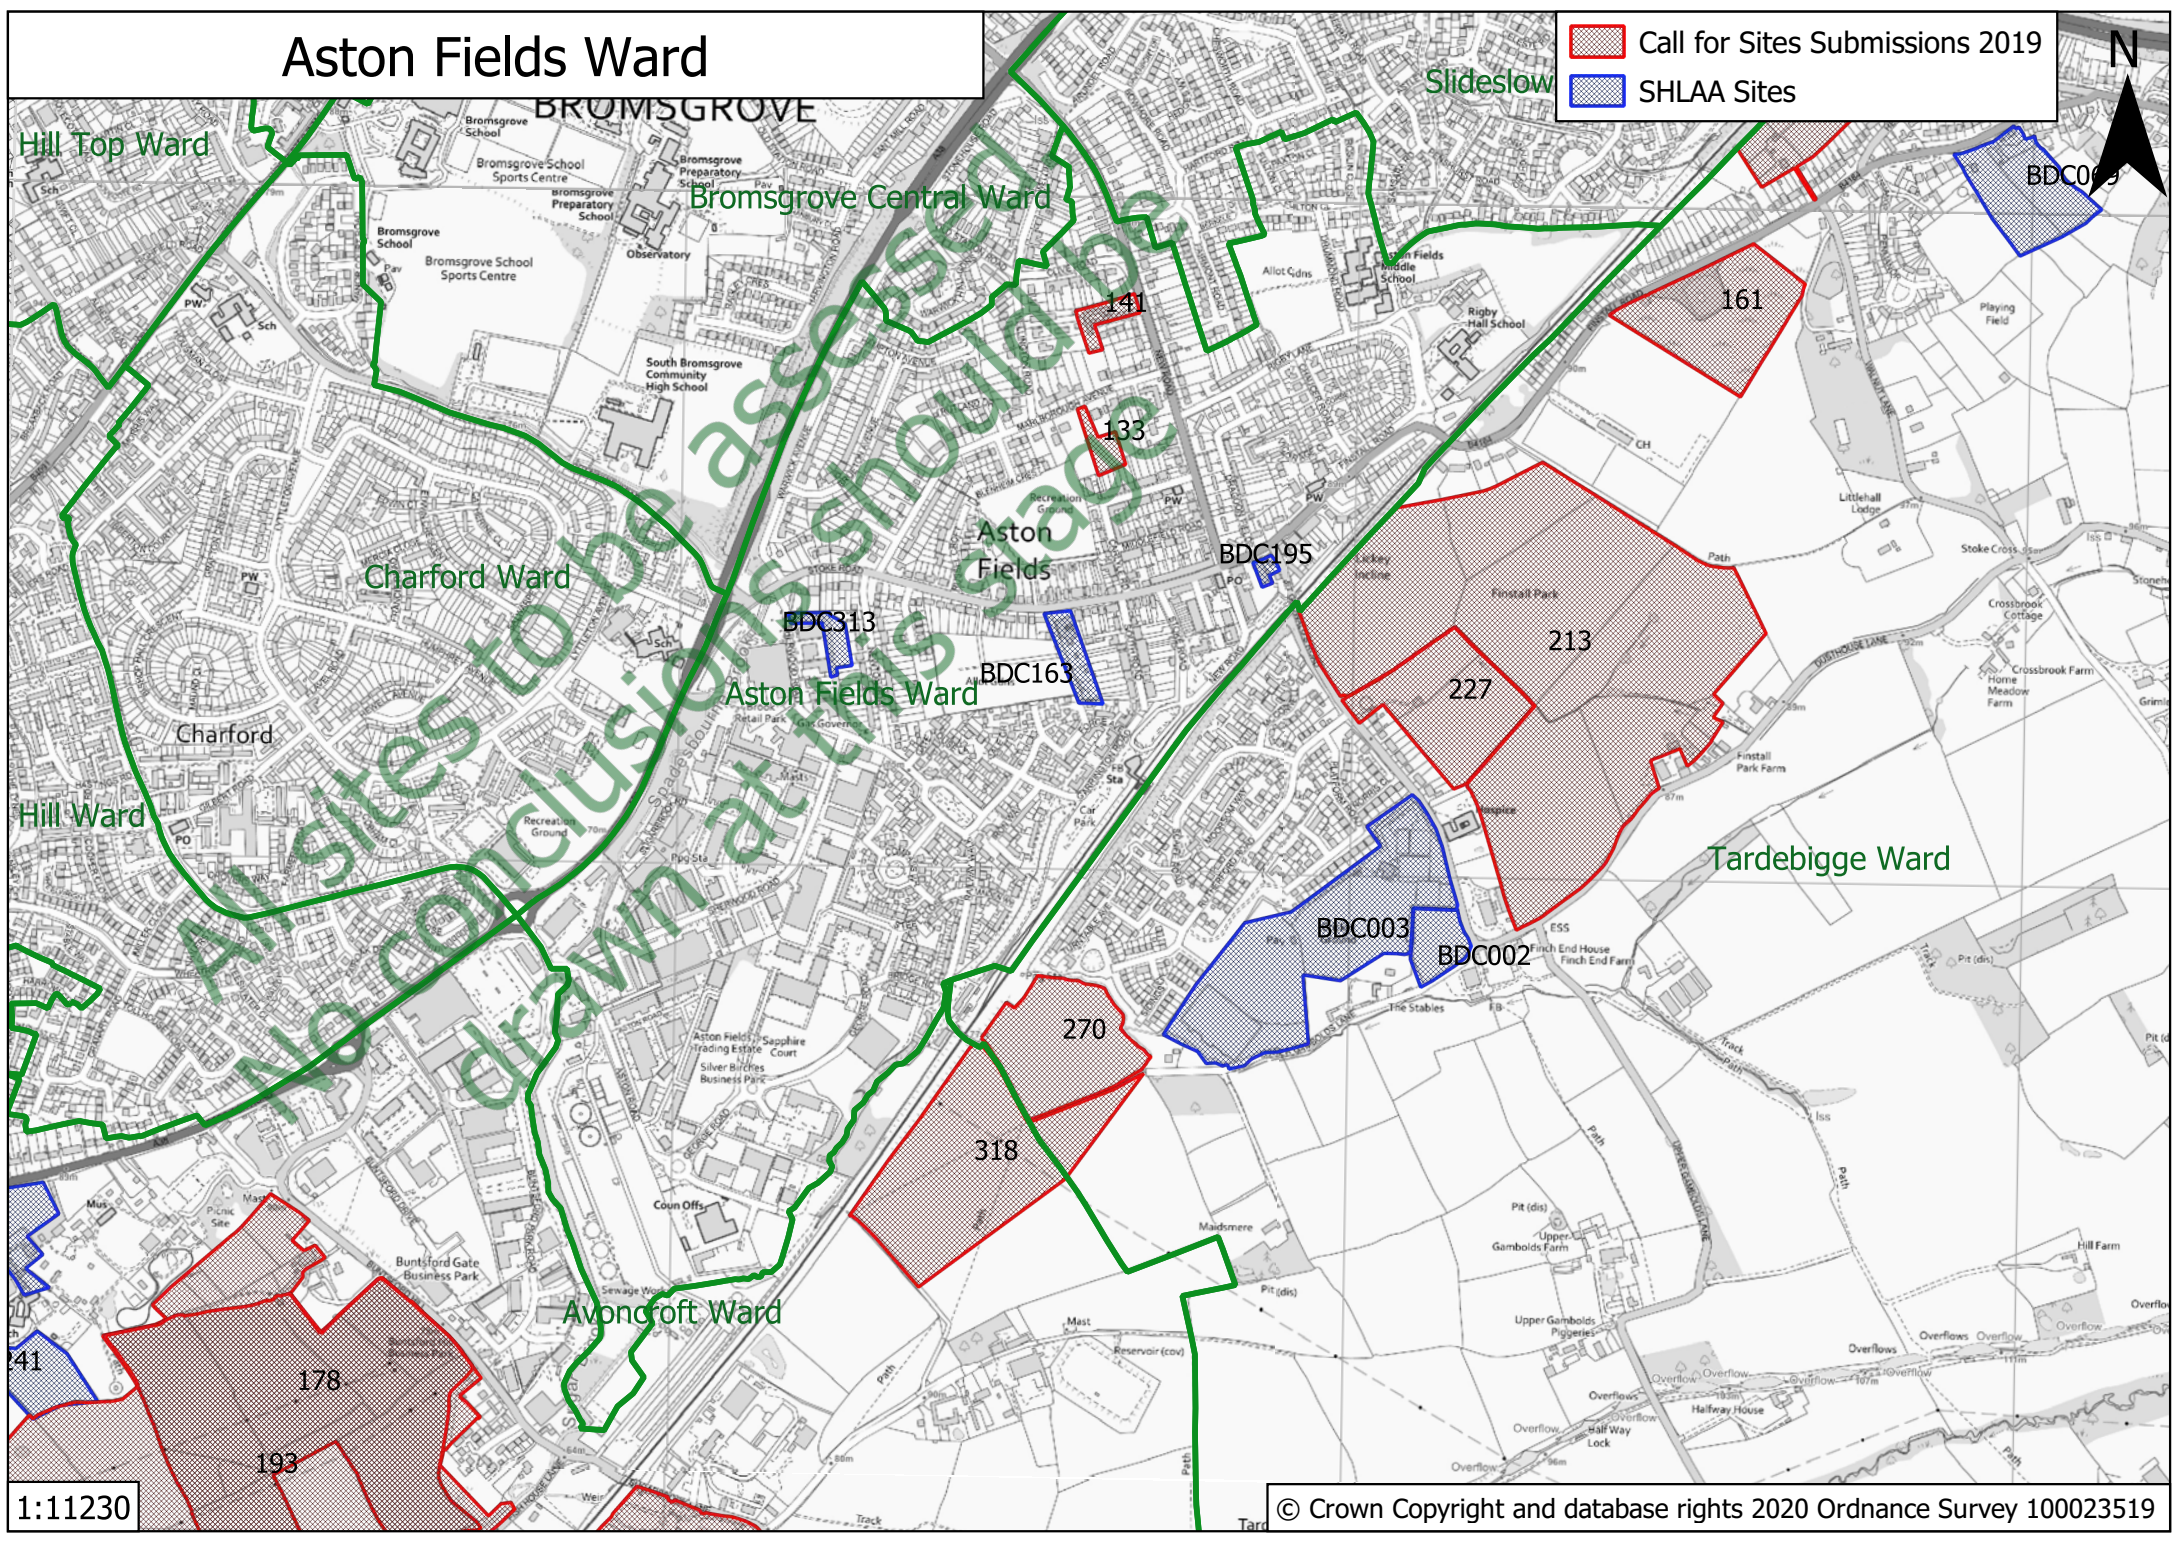

Aston Fields Ward

- Call for Sites Submissions 2019
- SHLAA Sites

1:11230