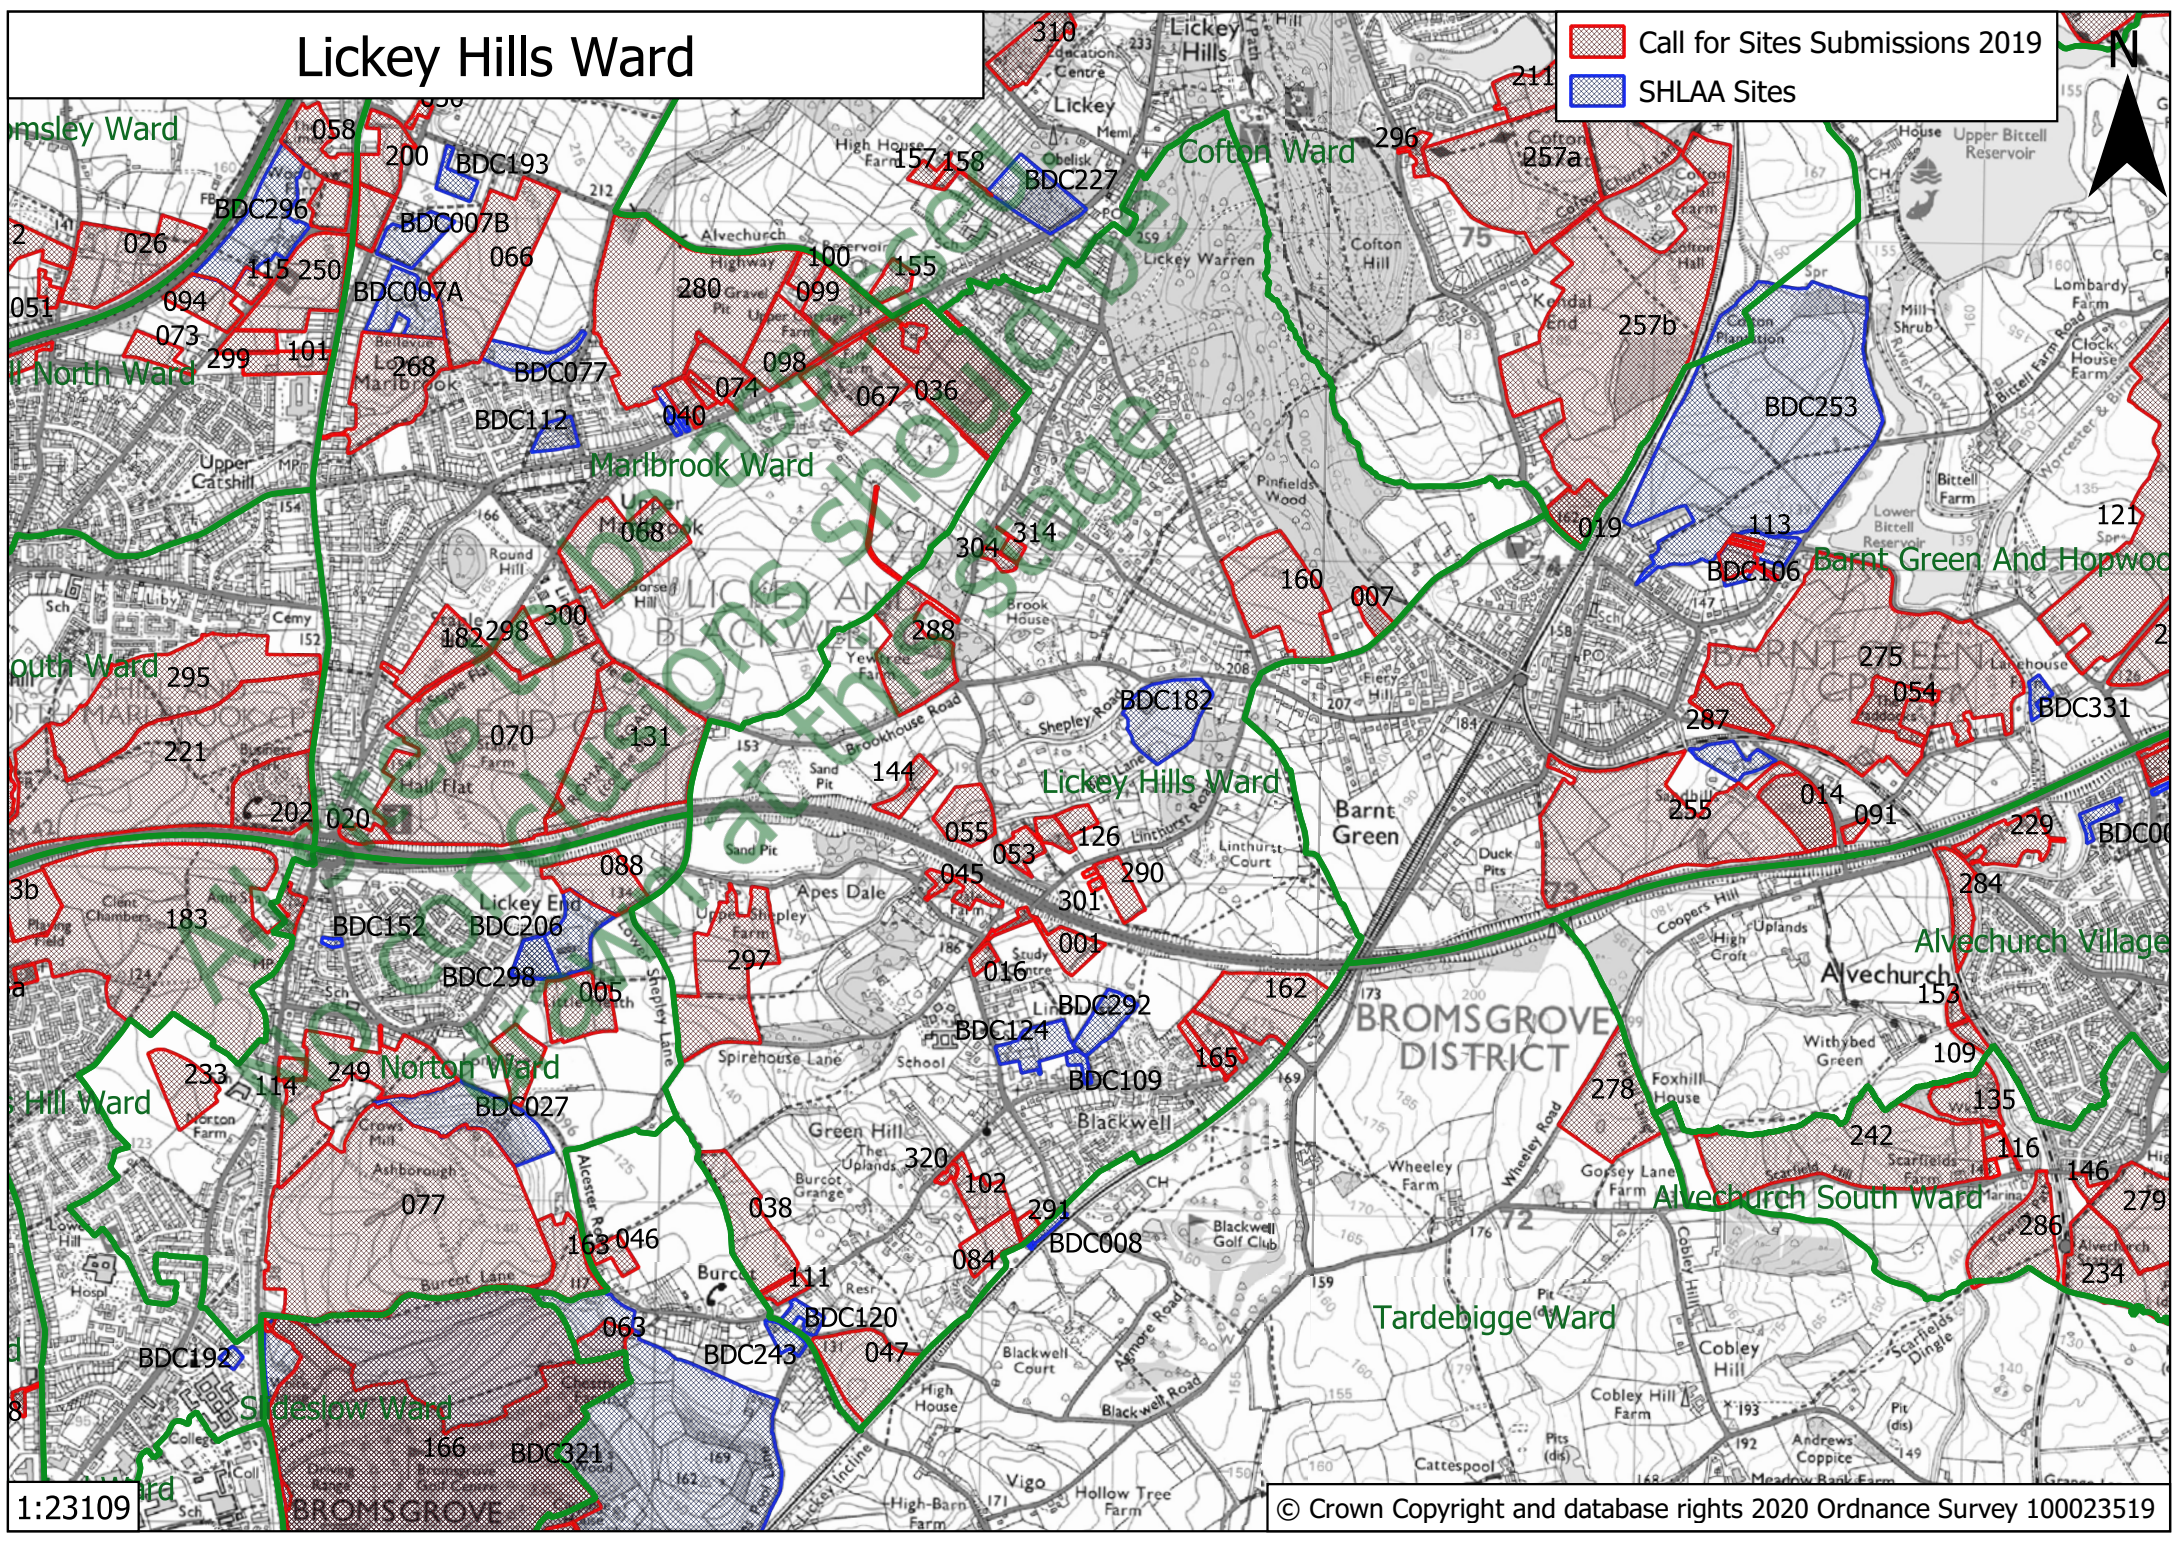

Lickey Hills Ward

- Call for Sites Submissions 2019
- SHLAA Sites

1:23109

© Crown Copyright and database rights 2020 Ordnance Survey 100023519