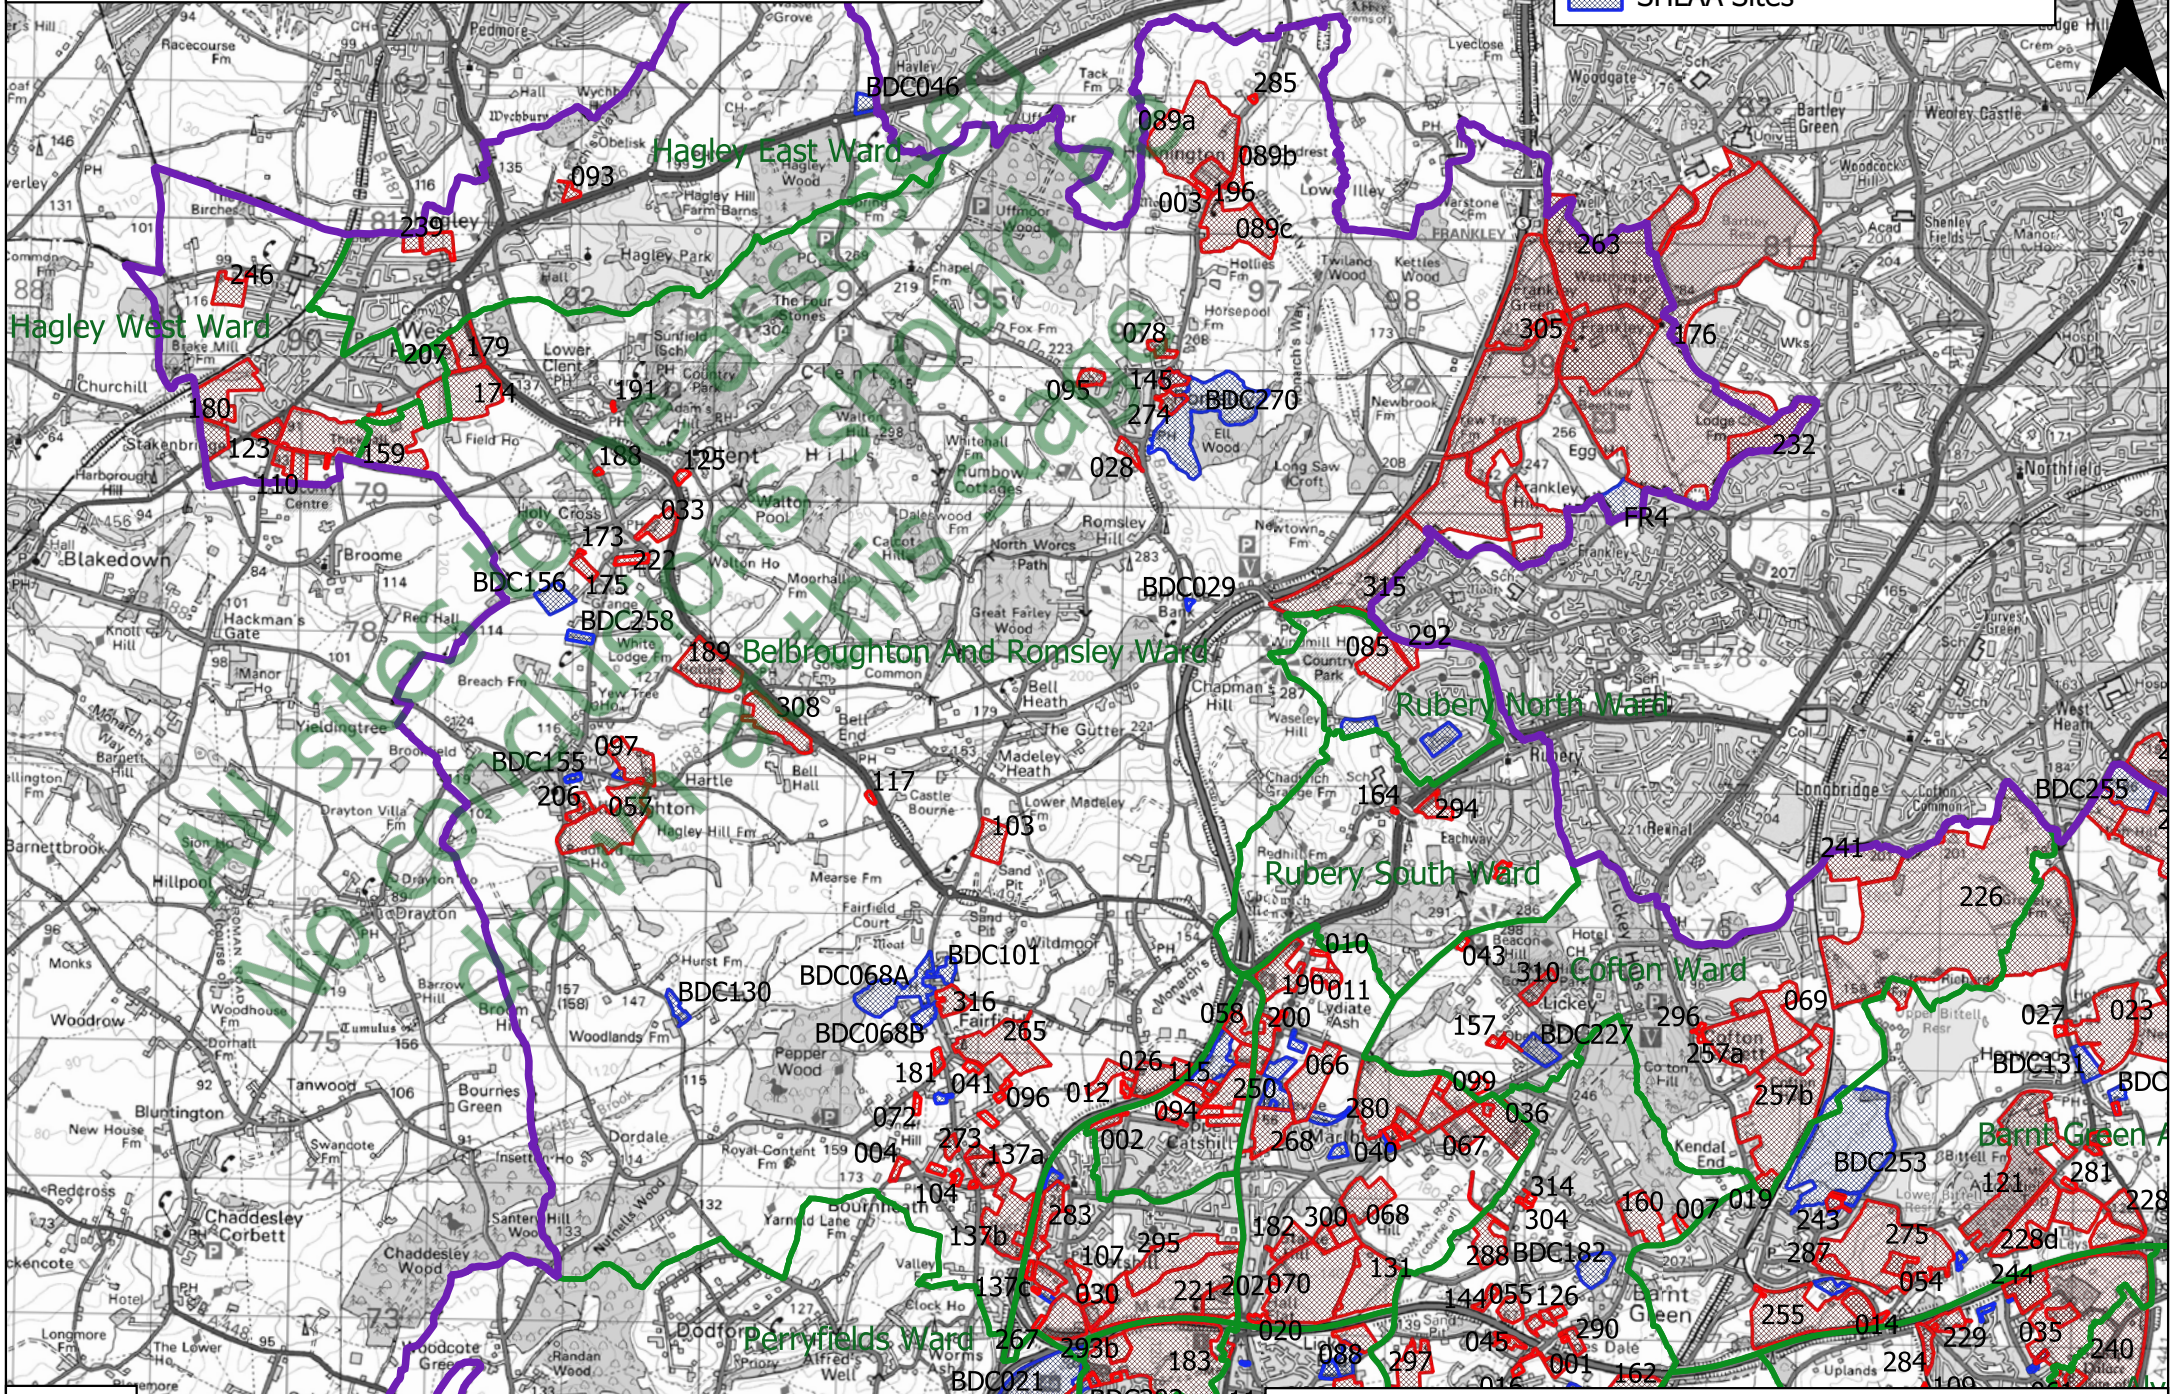

Aston Fields Ward

-  Call for Sites Submissions 2019
-  SHLAA Sites

1:11230

Barnt Green And Hopwood Ward

- Call for Sites Submissions 2019
- SHLAA Sites

1:26009

Belbroughton And Romsley Ward

- Call for Sites Submissions 2019
- SHLAA Sites

N

Bromsgrove Central Ward

-  Call for Sites Submissions 2019
-  SHLAA Sites

1:11048

© Crown Copyright and database rights 2020 Ordnance Survey 100023519

Catshill North Ward

- Call for Sites Submissions 2019
- SHLAA Sites