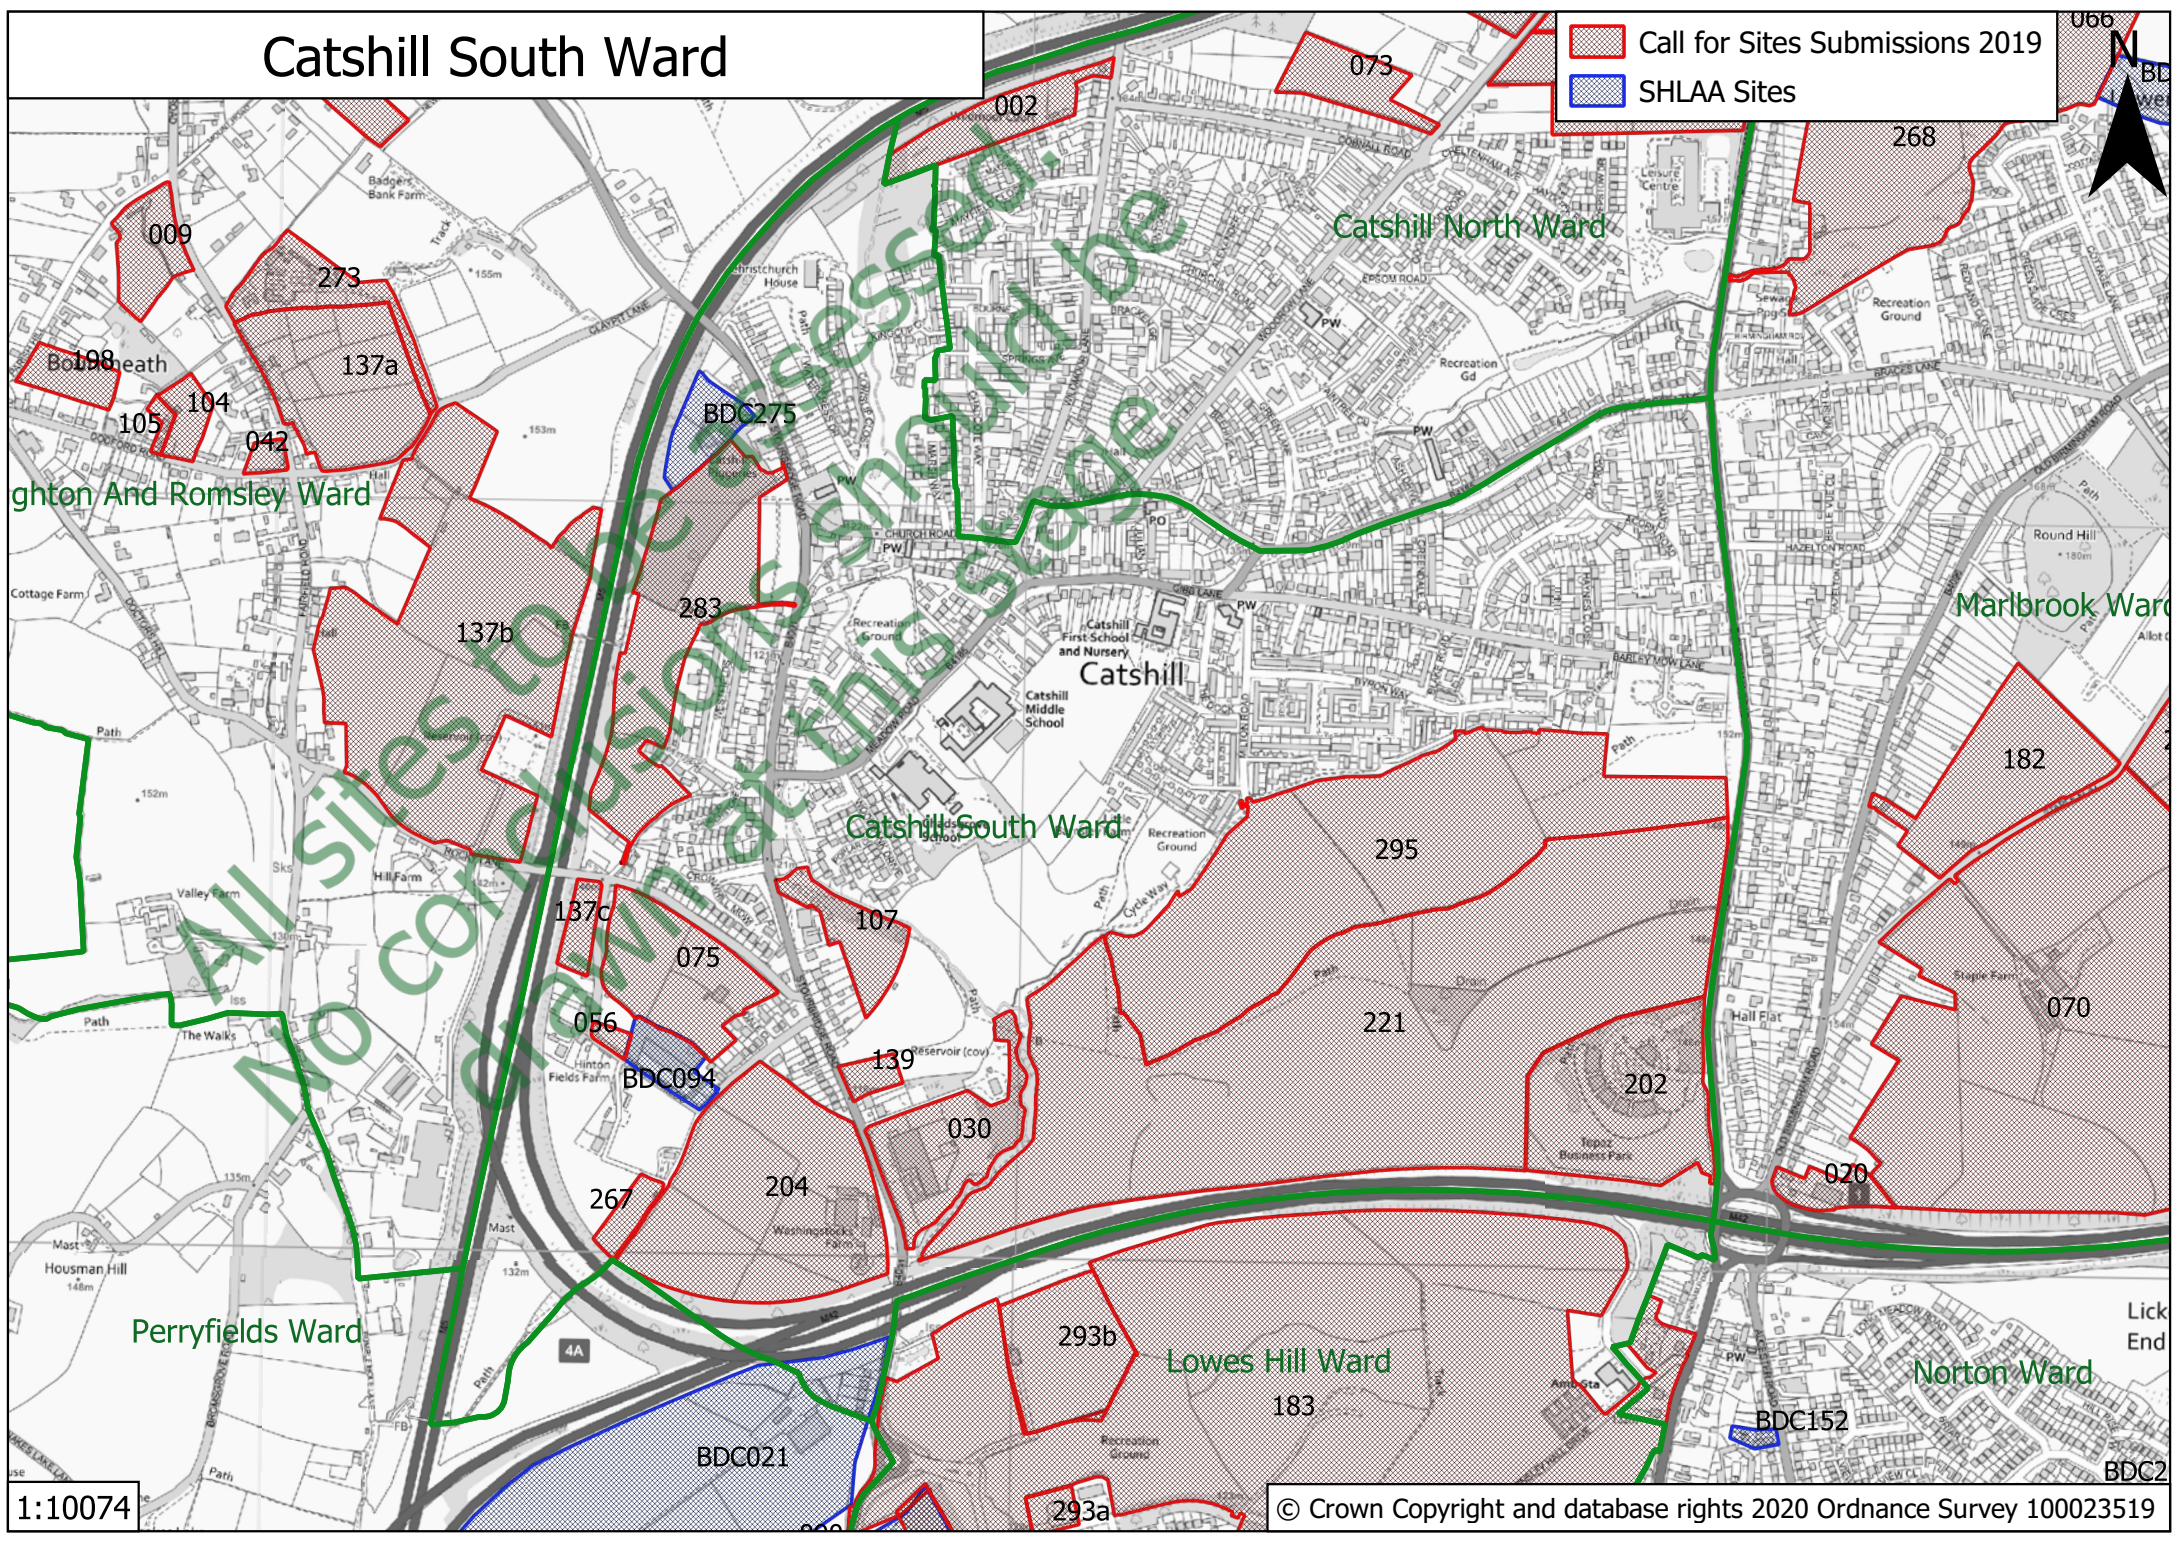

Catshill South Ward

- Call for Sites Submissions 2019
- SHLAA Sites

1:10074

© Crown Copyright and database rights 2020 Ordnance Survey 100023519