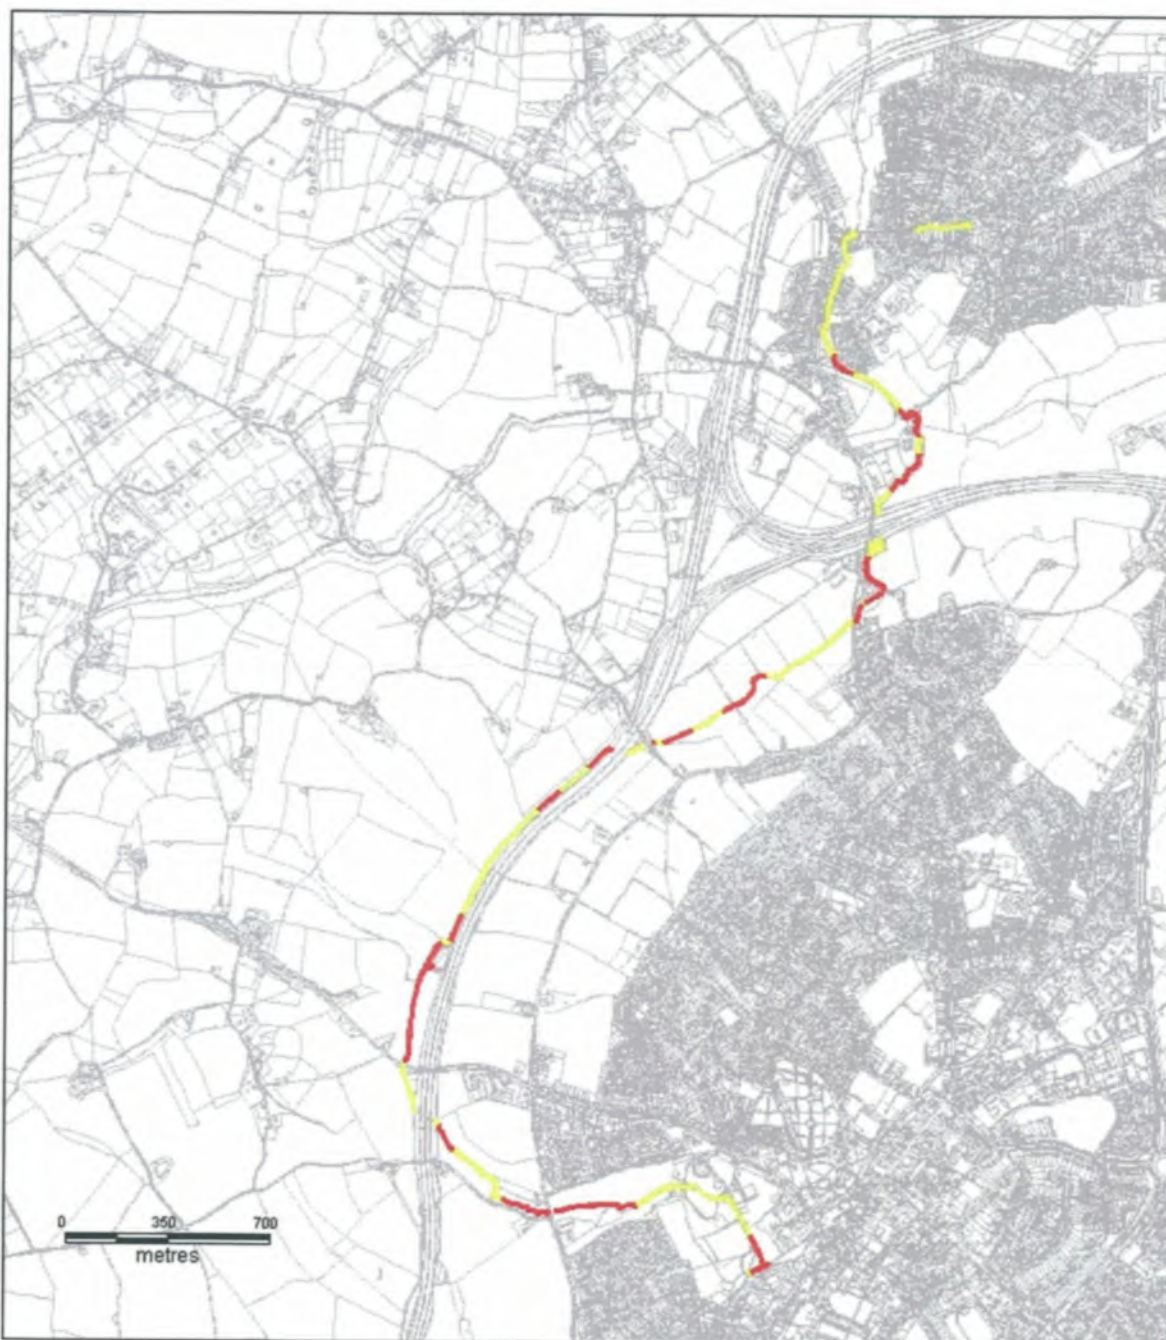

**Figure 8 - Battlefield Brook Extended Catchment, Bromsgrove**

Red circles show existing water vole records  
(Worcestershire Biological records Centre)

Battlefield Brook Water Vole Surveys 2008

Produced: July 2008

**Figure 9 - Presence (red)/Absence (yellow) of water voles. Presence areas calculated from 50m buffer of field signs.**

Battlefield Brook Water Vole Surveys 2008

- Water voles present
- Water voles absent