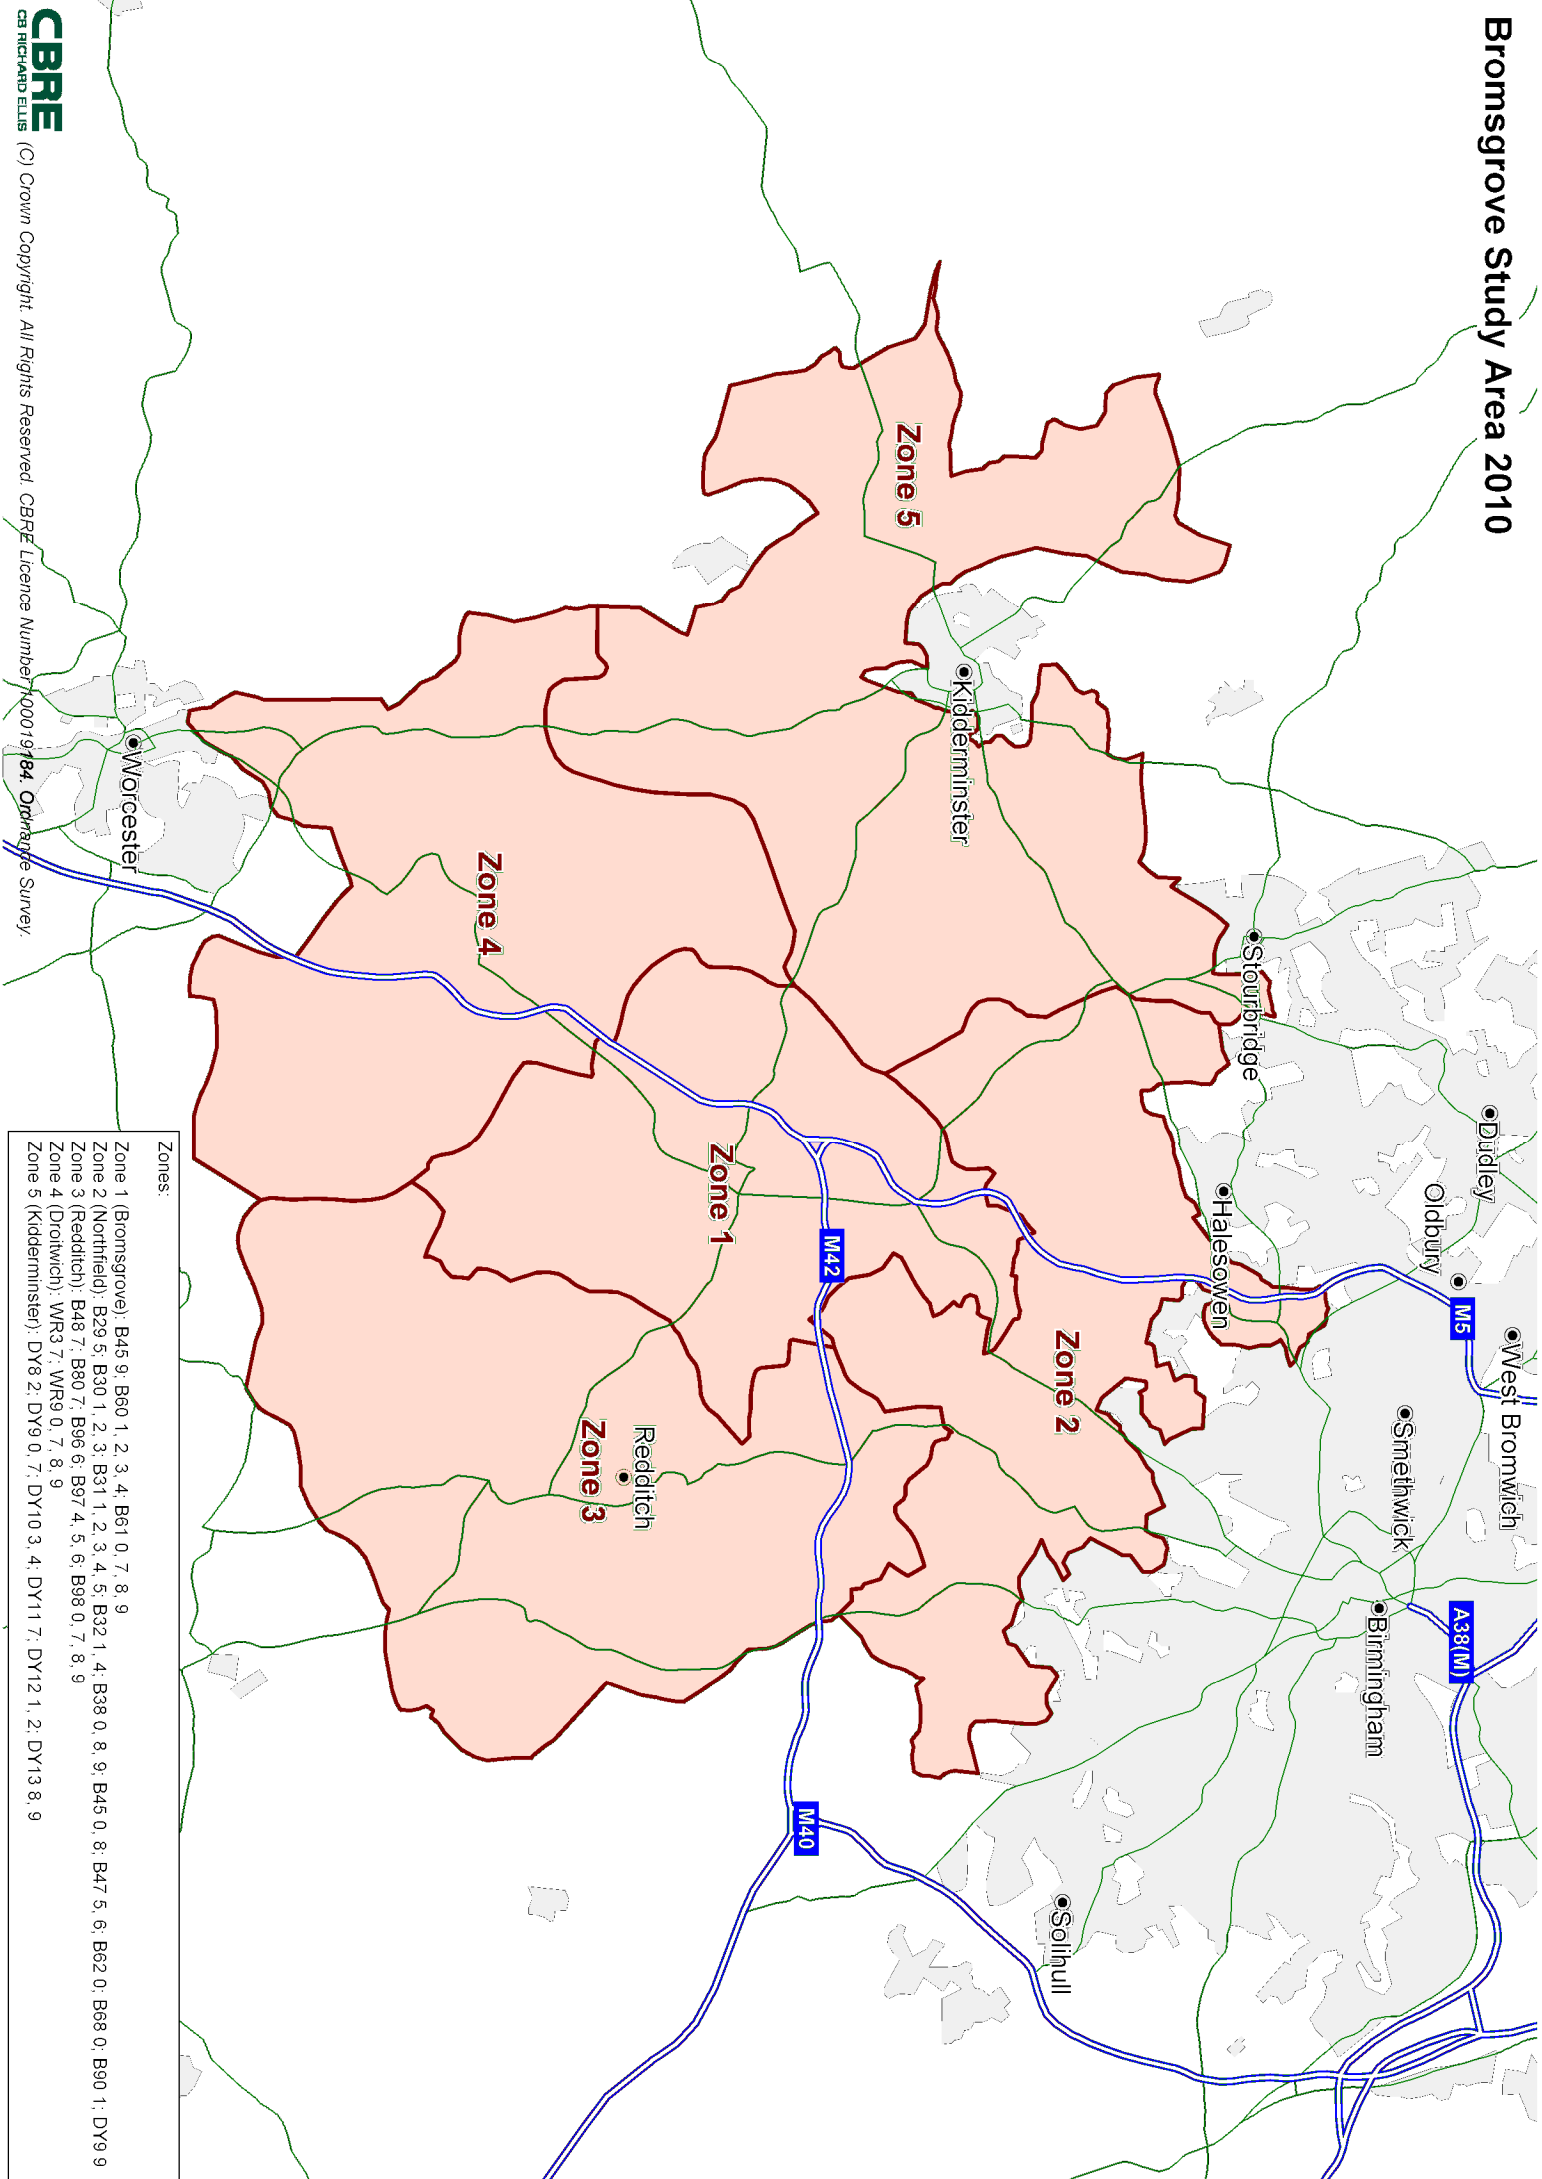

Bromsgrove Study Area 2010

Zones:

- Zone 1 (Bromsgrove): B45 9; B60 1, 2, 3, 4; B61 0, 7, 8, 9
- Zone 2 (Northfield): B29 5; B30 1, 2, 3; B31 1, 2, 3, 4, 5; B32 1, 4; B38 0, 8, 9; B45 0, 8; B47 5, 6; B62 0; B68 0; B90 1; DY9 9
- Zone 3 (Redditch): B48 7; B80 7; B96 6; B97 4, 5, 6; B98 0, 7, 8, 9
- Zone 4 (Droitwich): WR3 7; WR9 0, 7, 8, 9
- Zone 5 (Kidderminster): DY8 2; DY9 0, 7; DY10 3, 4; DY11 7; DY12 1, 2; DY13 8, 9