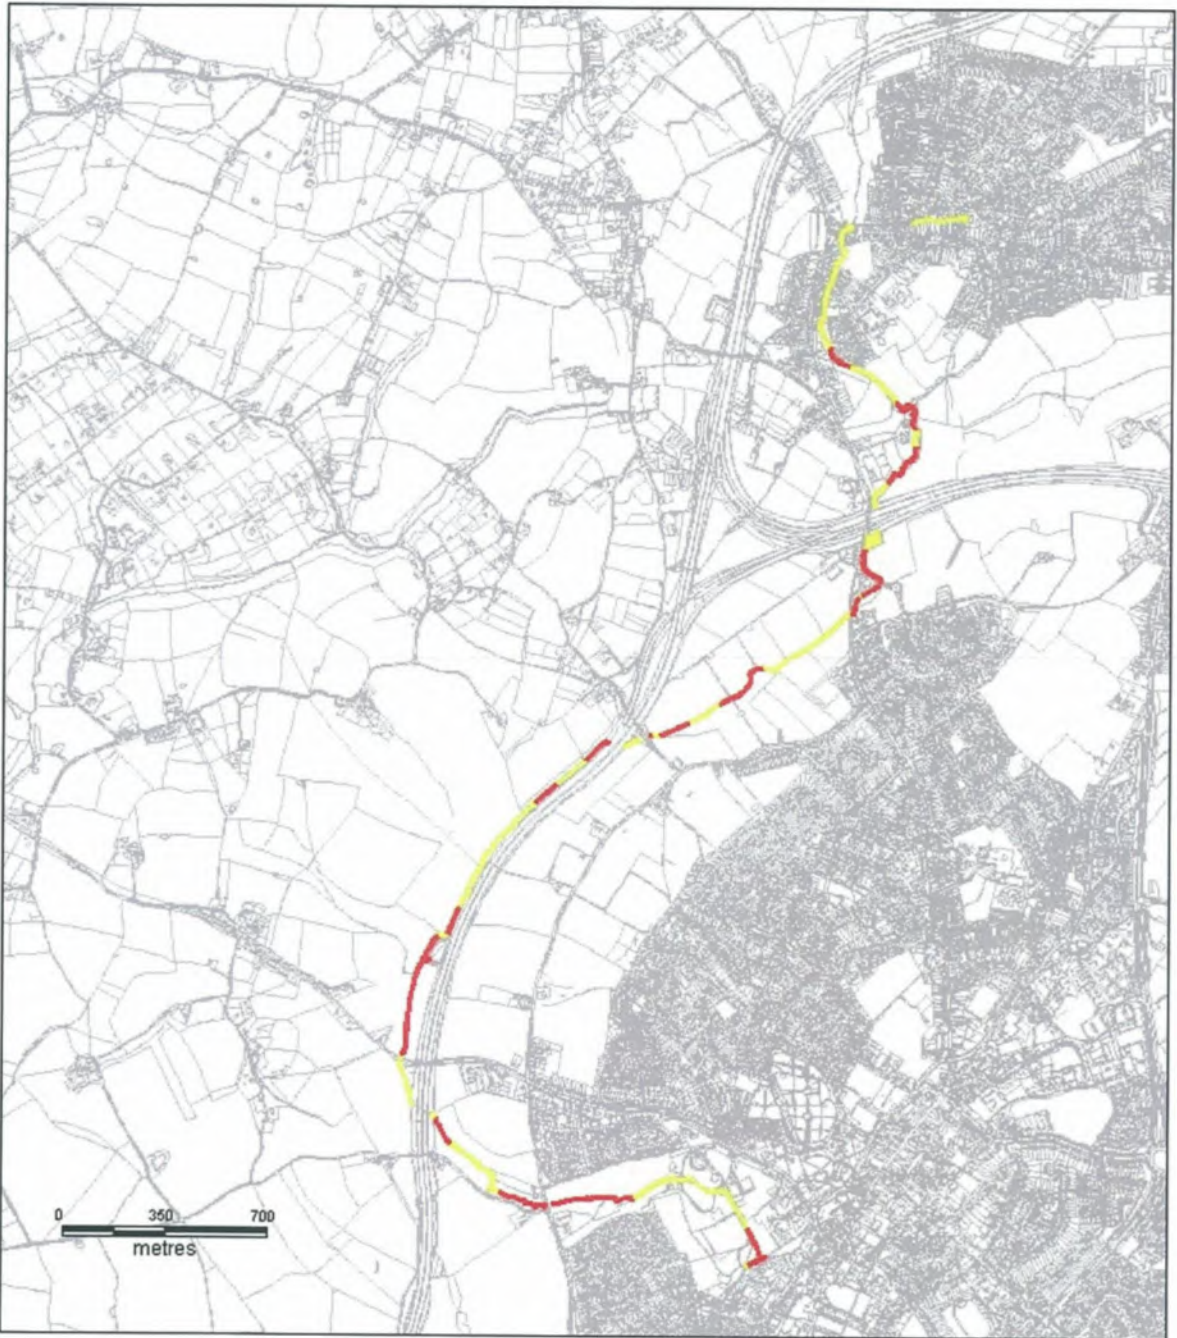

Figure 8 - Battlefield Brook Extended Catchment, Bromsgrove

Red circles show existing water vole records
(Worcestershire Biological records Centre)

Battlefield Brook Water Vole Surveys 2008

Produced: July 2008

Reproduced by permission of Ordnance Survey on behalf of HMSO.
© Crown Copyright and database right 2006.
All rights reserved. Ordnance Survey Licence Number 100036340.

www.worcestershirowildlifeconsultancy.org
Tel 01905 754909

**Figure 9 - Presence (red)/Absence (yellow) of water voles.
Presence areas calculated from 50m buffer of field signs.**

Battlefield Brook Water Vole Surveys 2008

- Water voles present
- Water voles absent