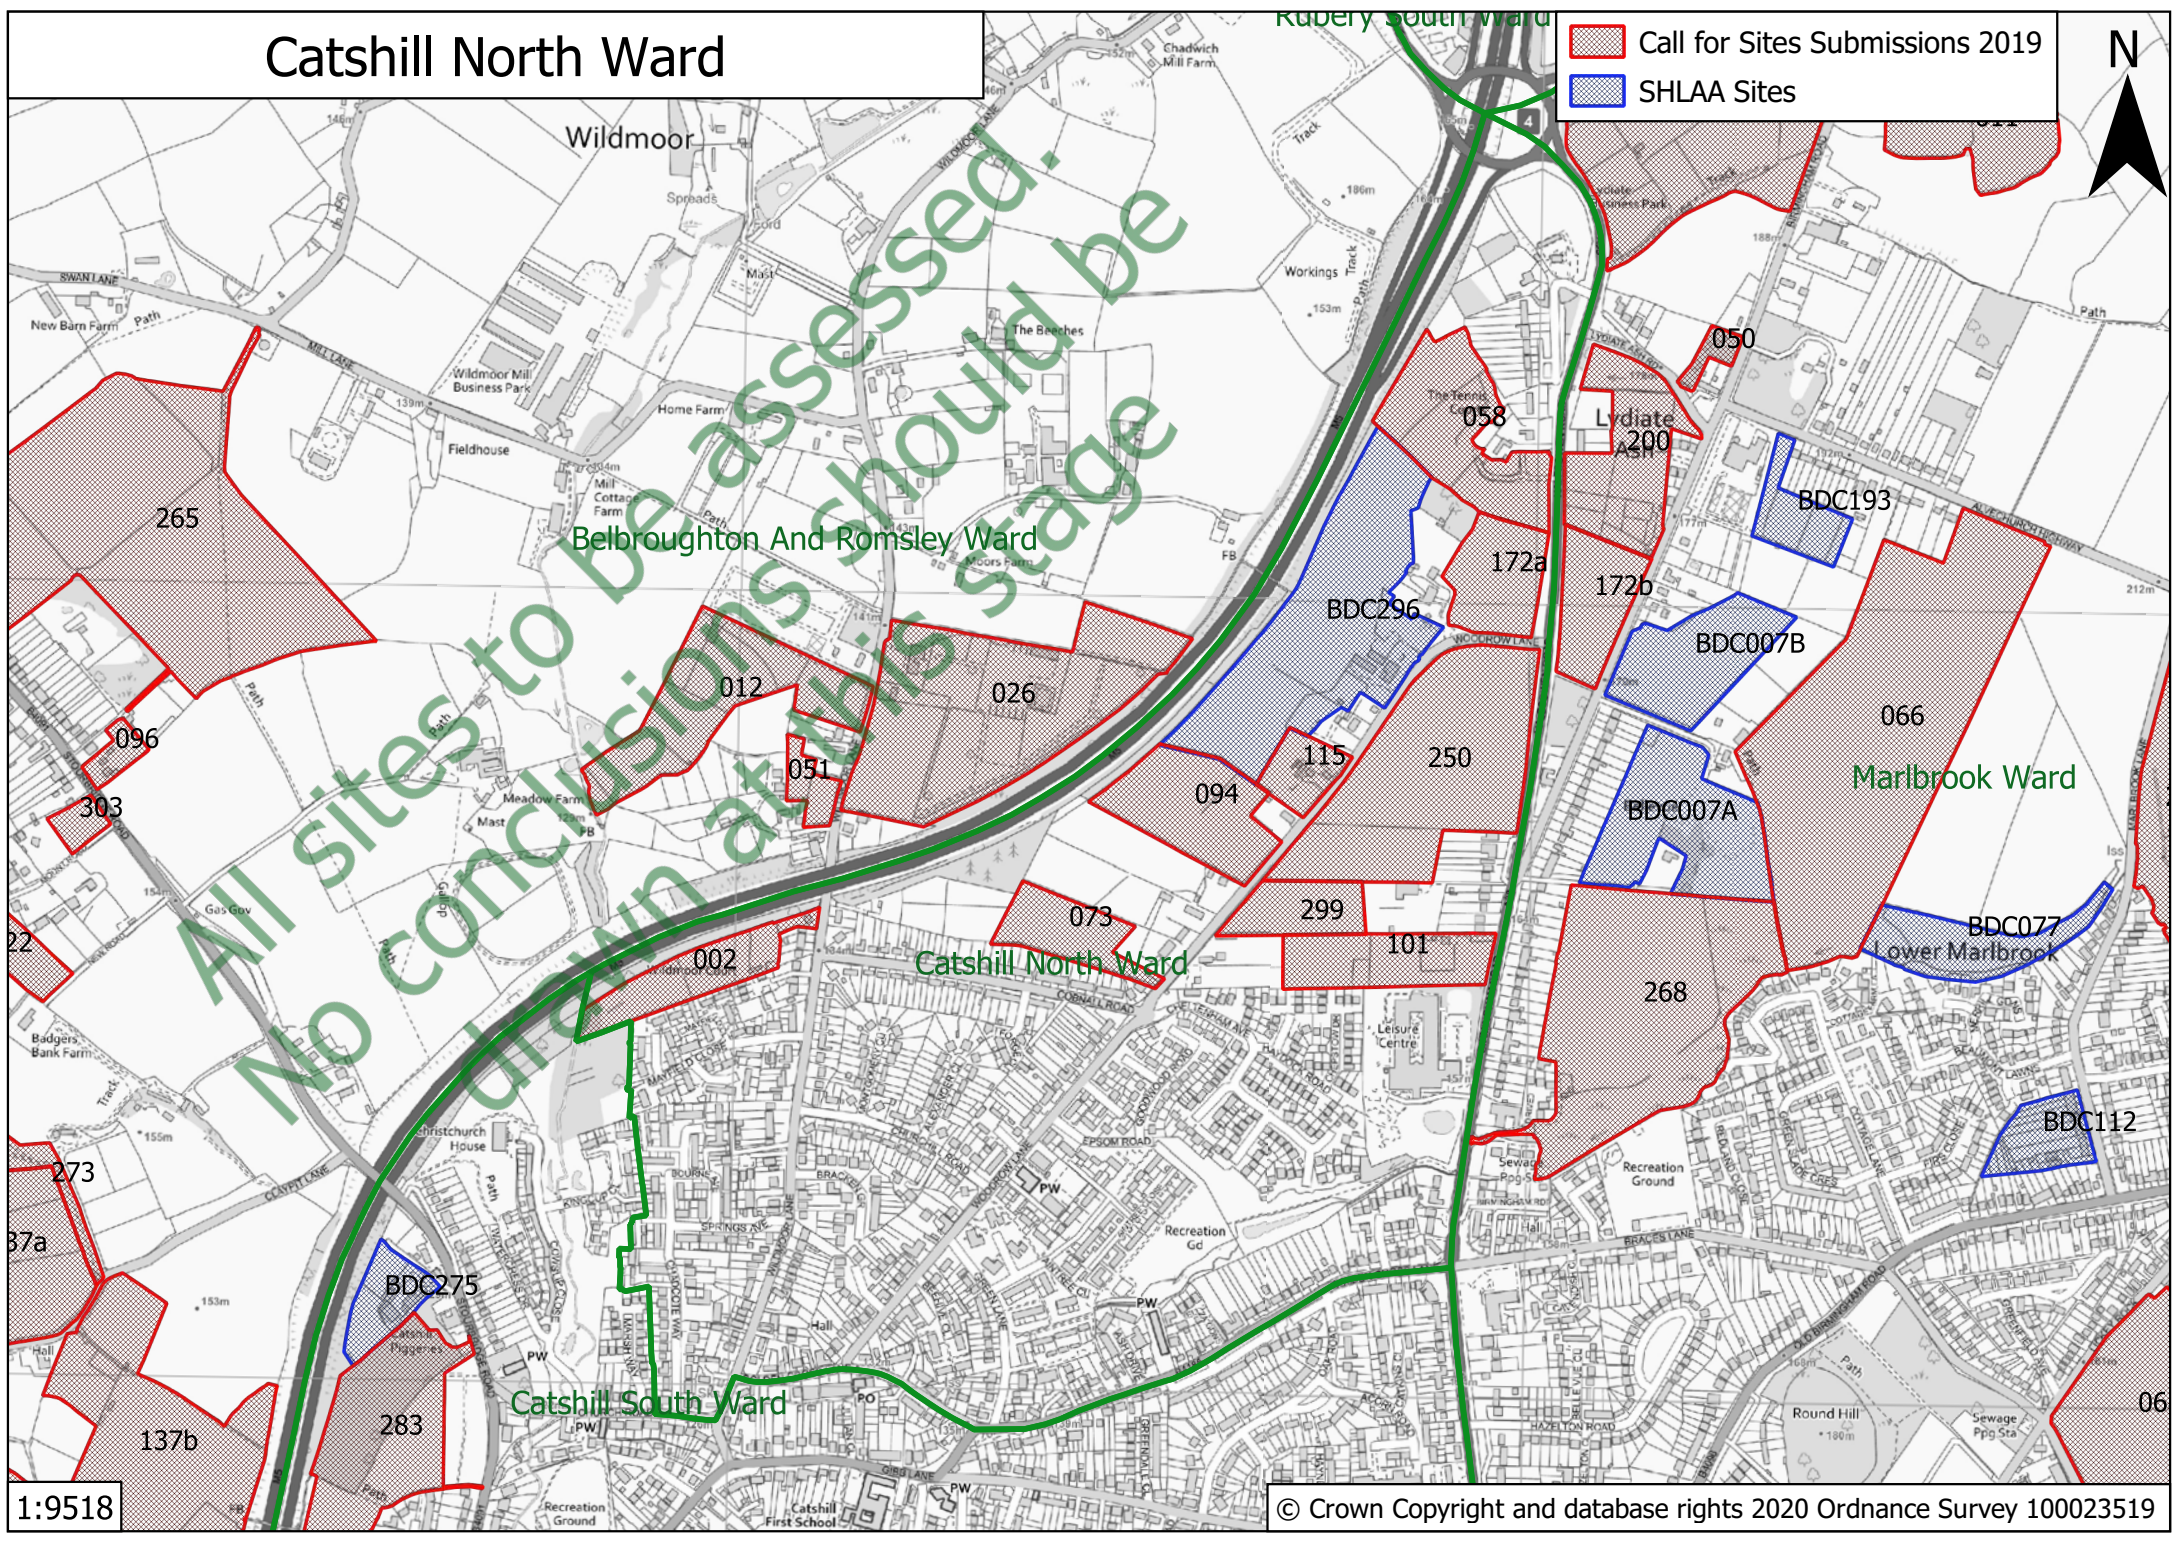

Catshill North Ward

- Call for Sites Submissions 2019
- SHLAA Sites

1:9518