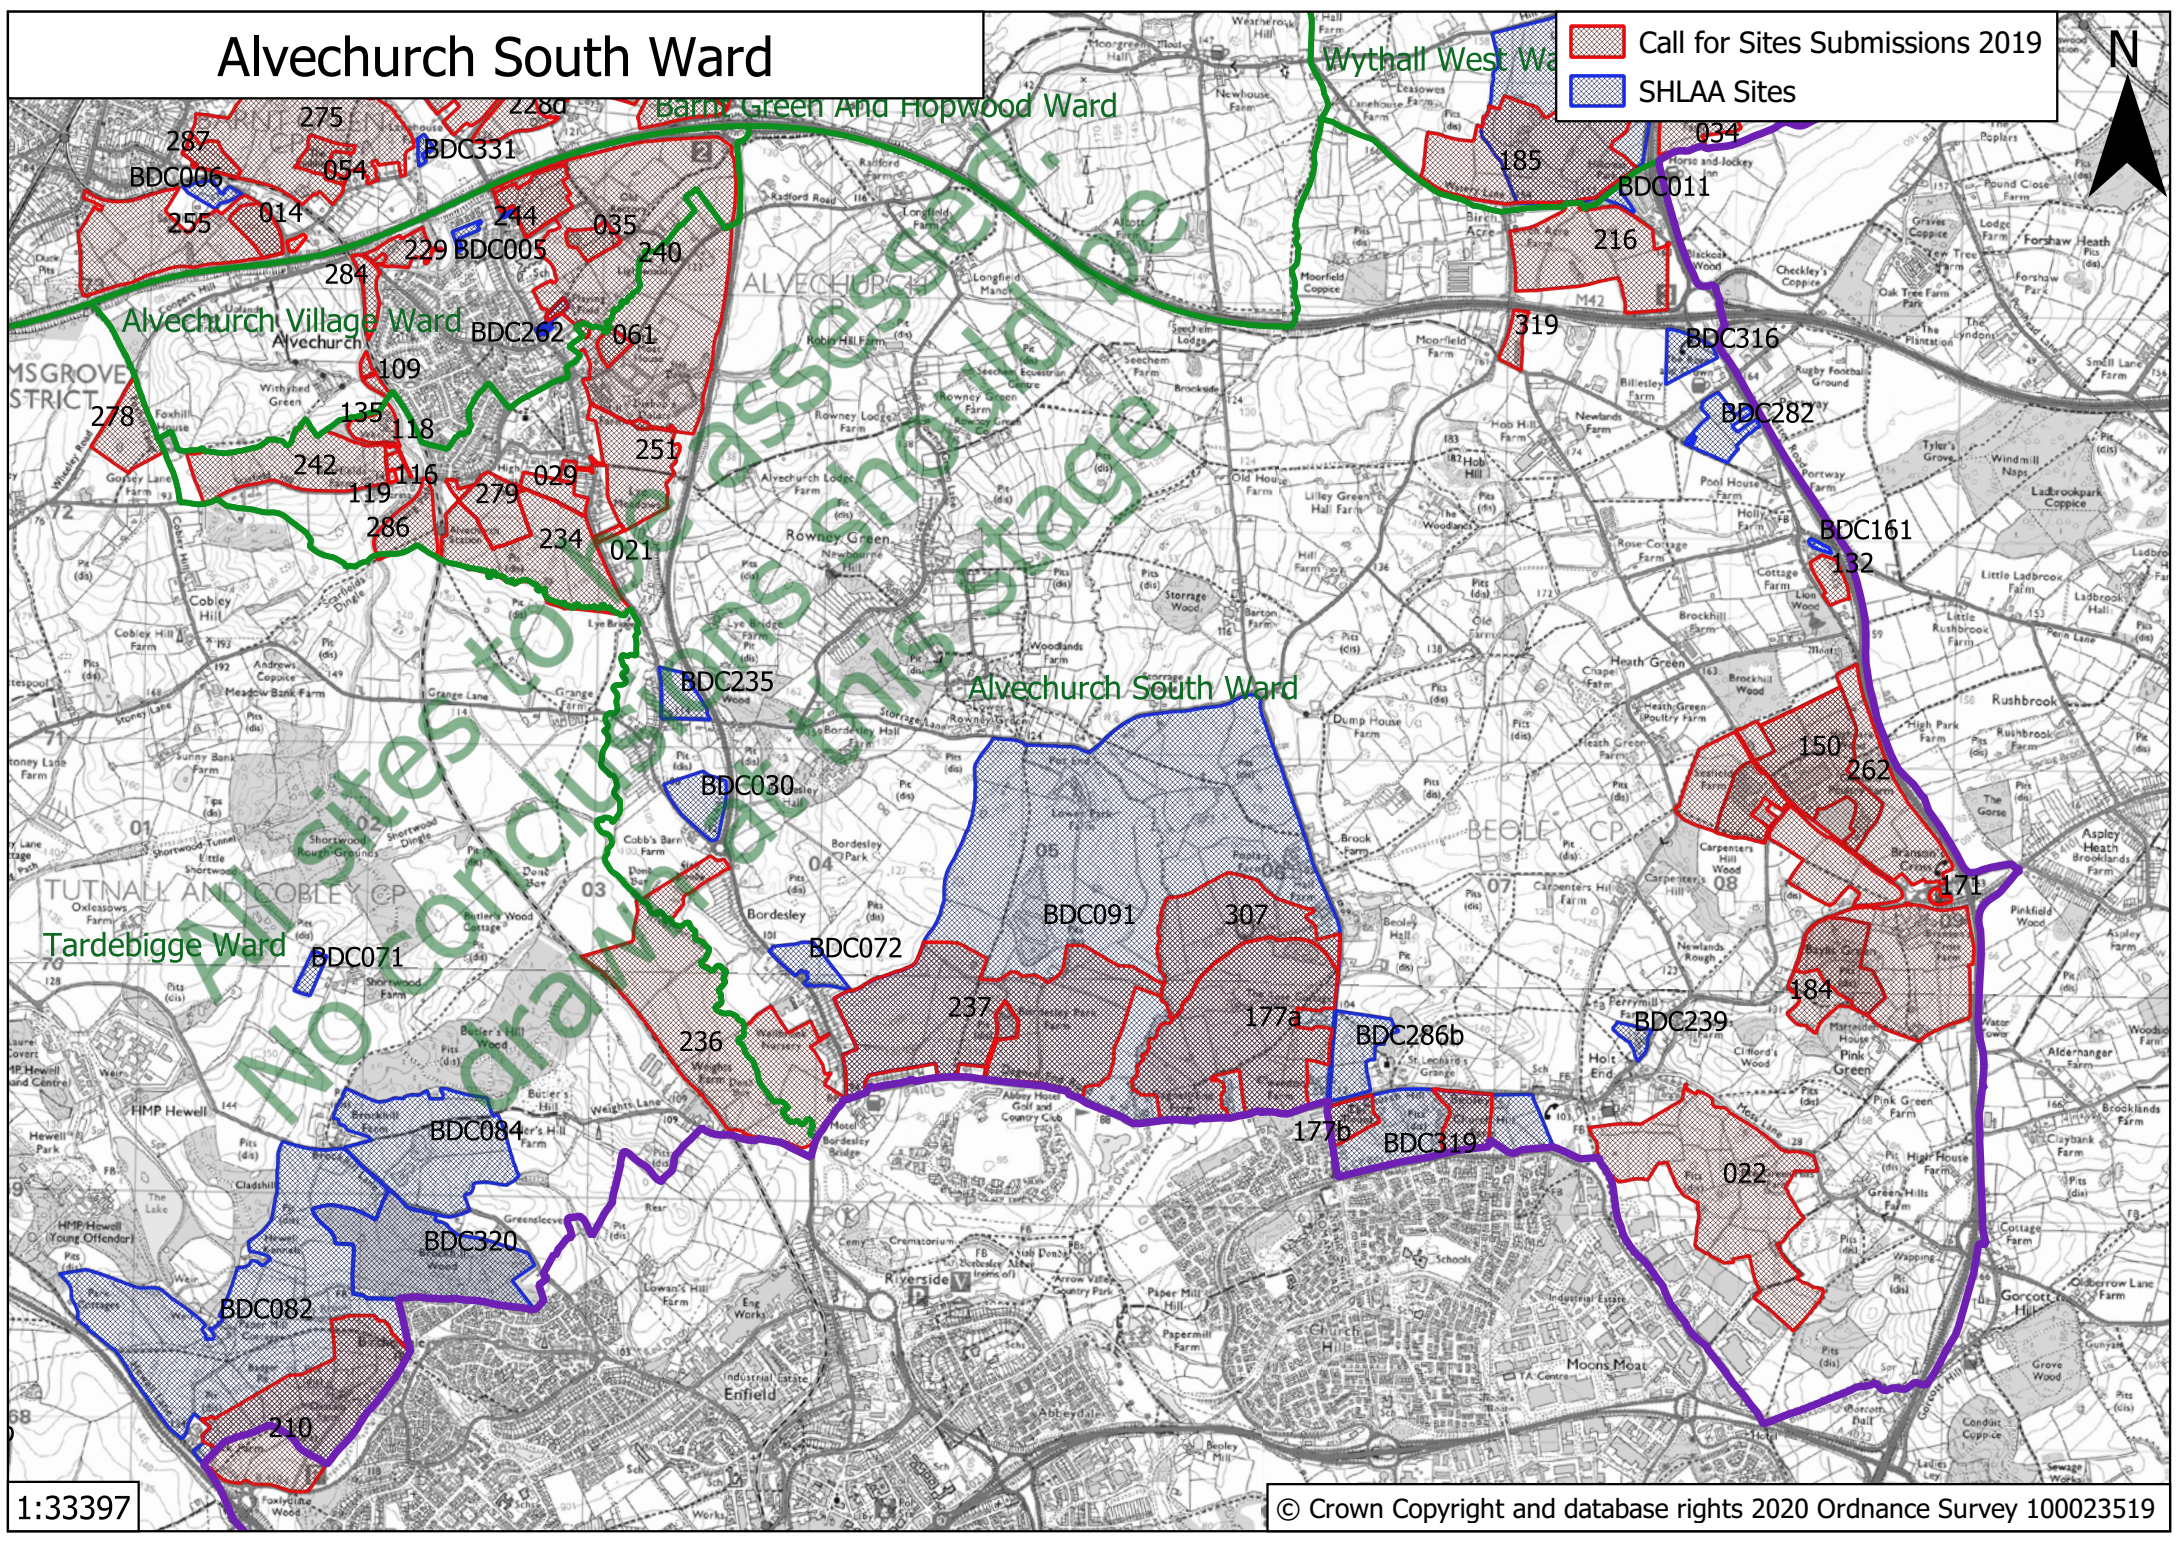

# Alvechurch South Ward

1:33397

© Crown Copyright and database rights 2020 Ordnance Survey 100023519