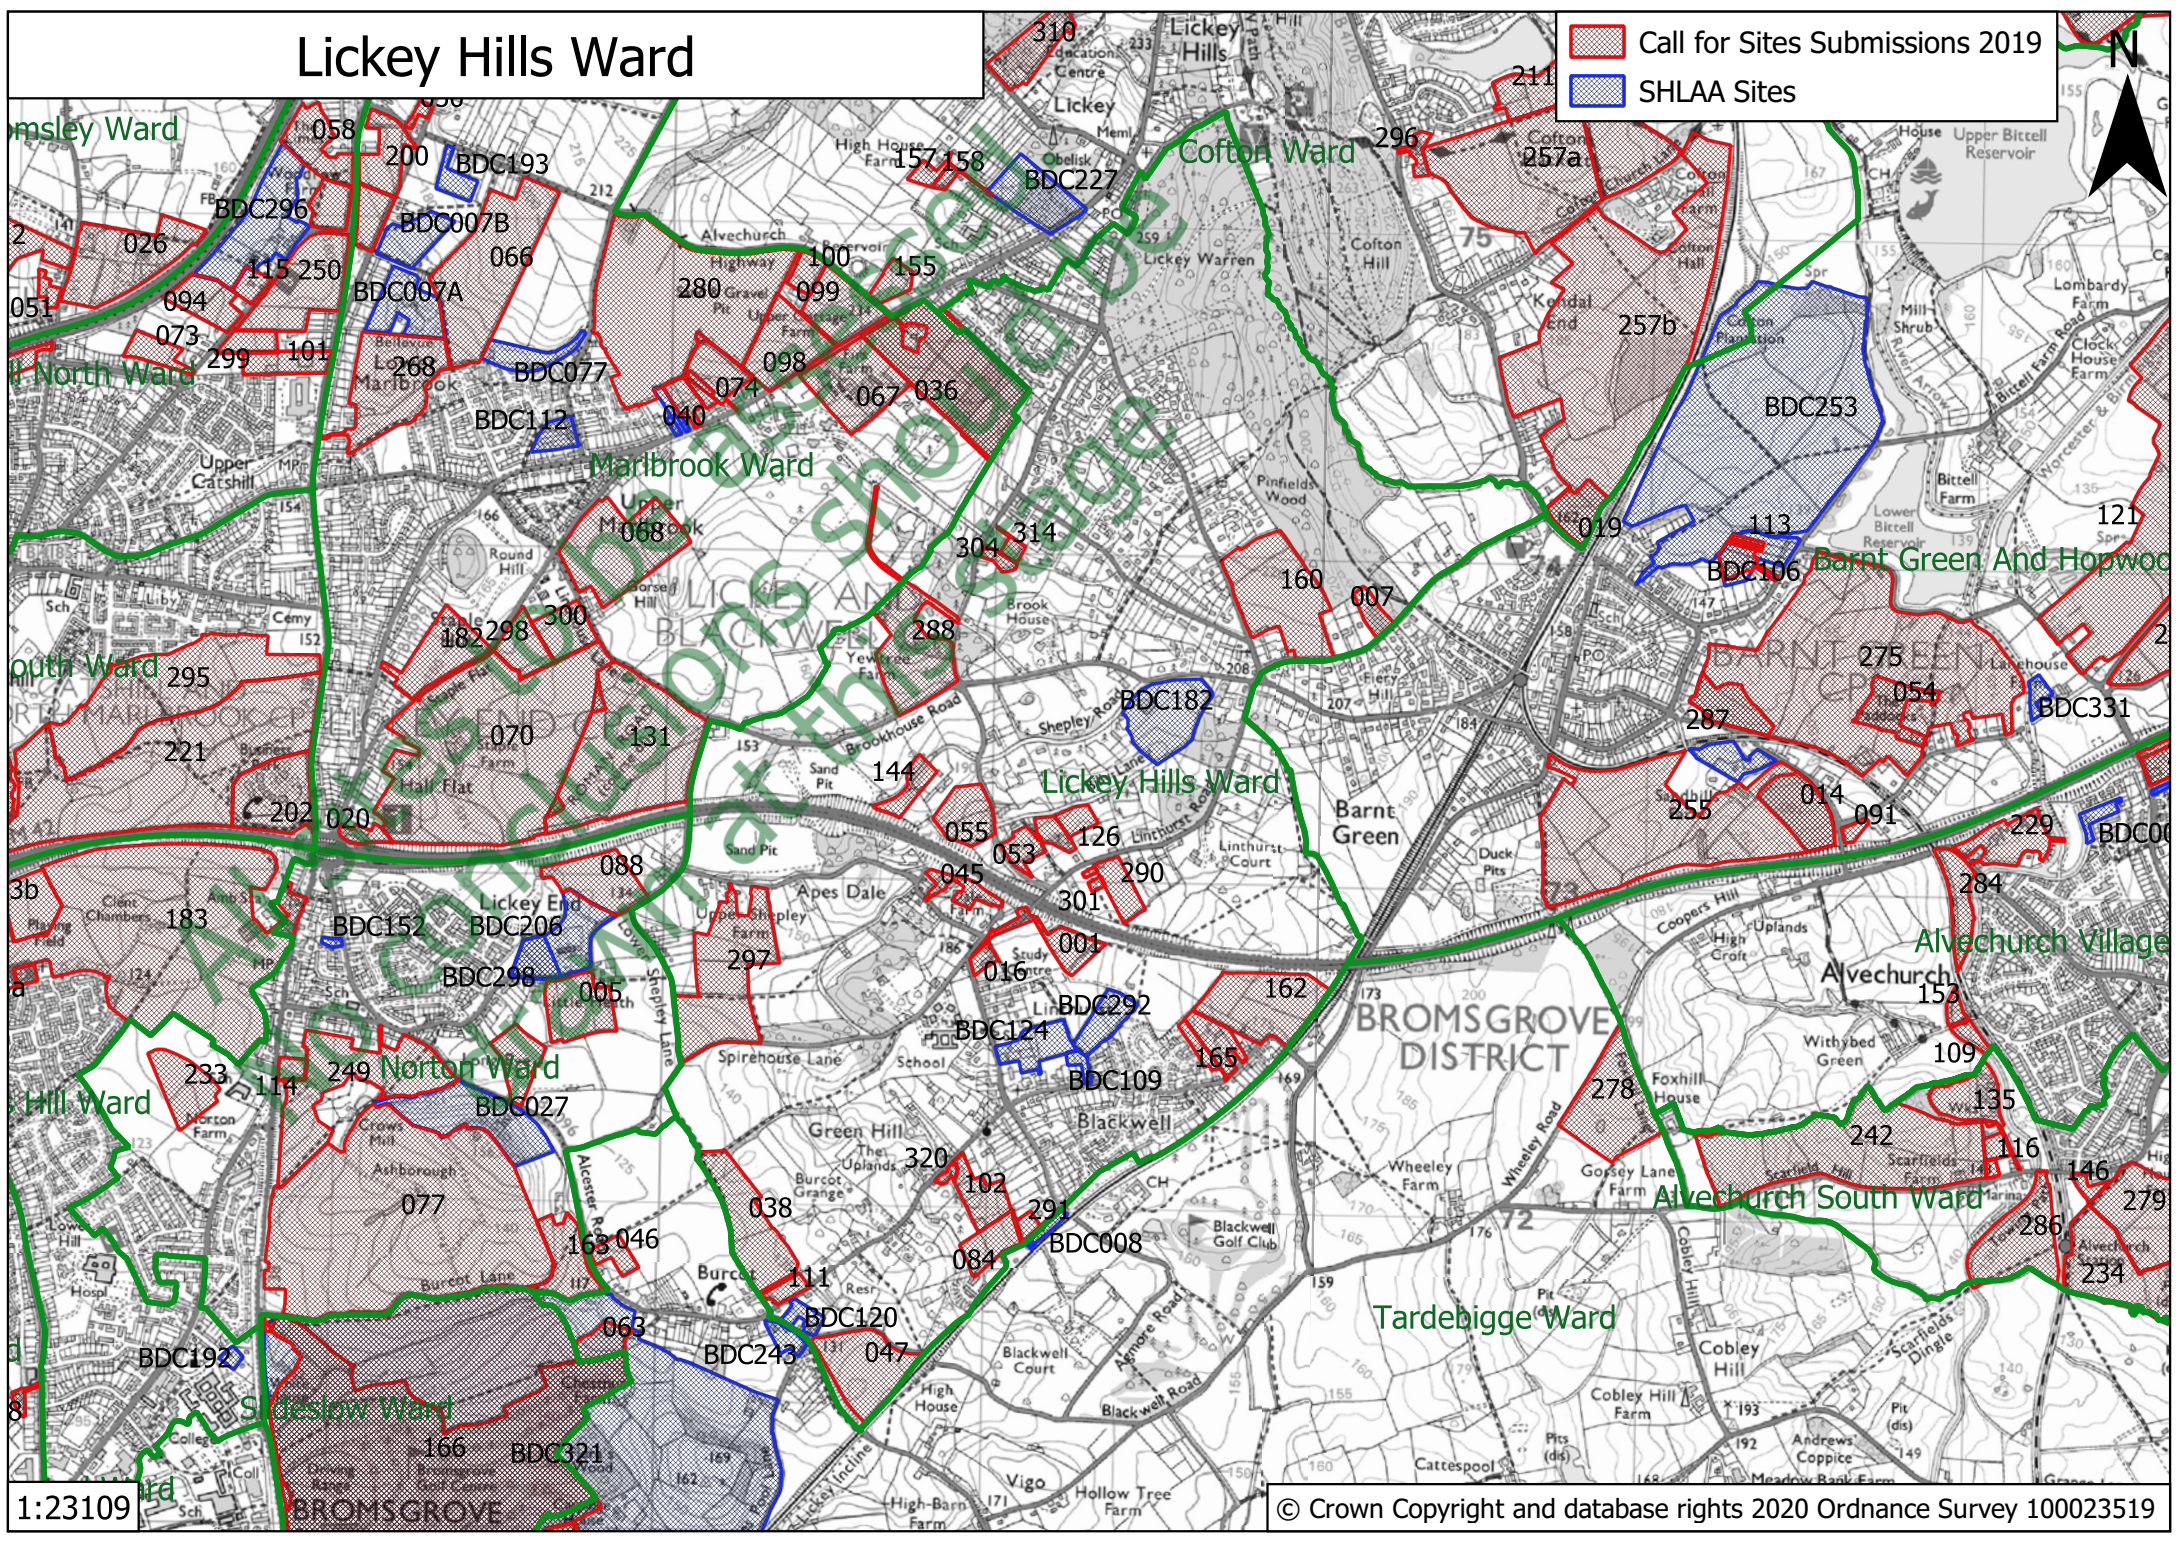

Lickey Hills Ward

- Call for Sites Submissions 2019
- SHLAA Sites

1:23109

© Crown Copyright and database rights 2020 Ordnance Survey 100023519