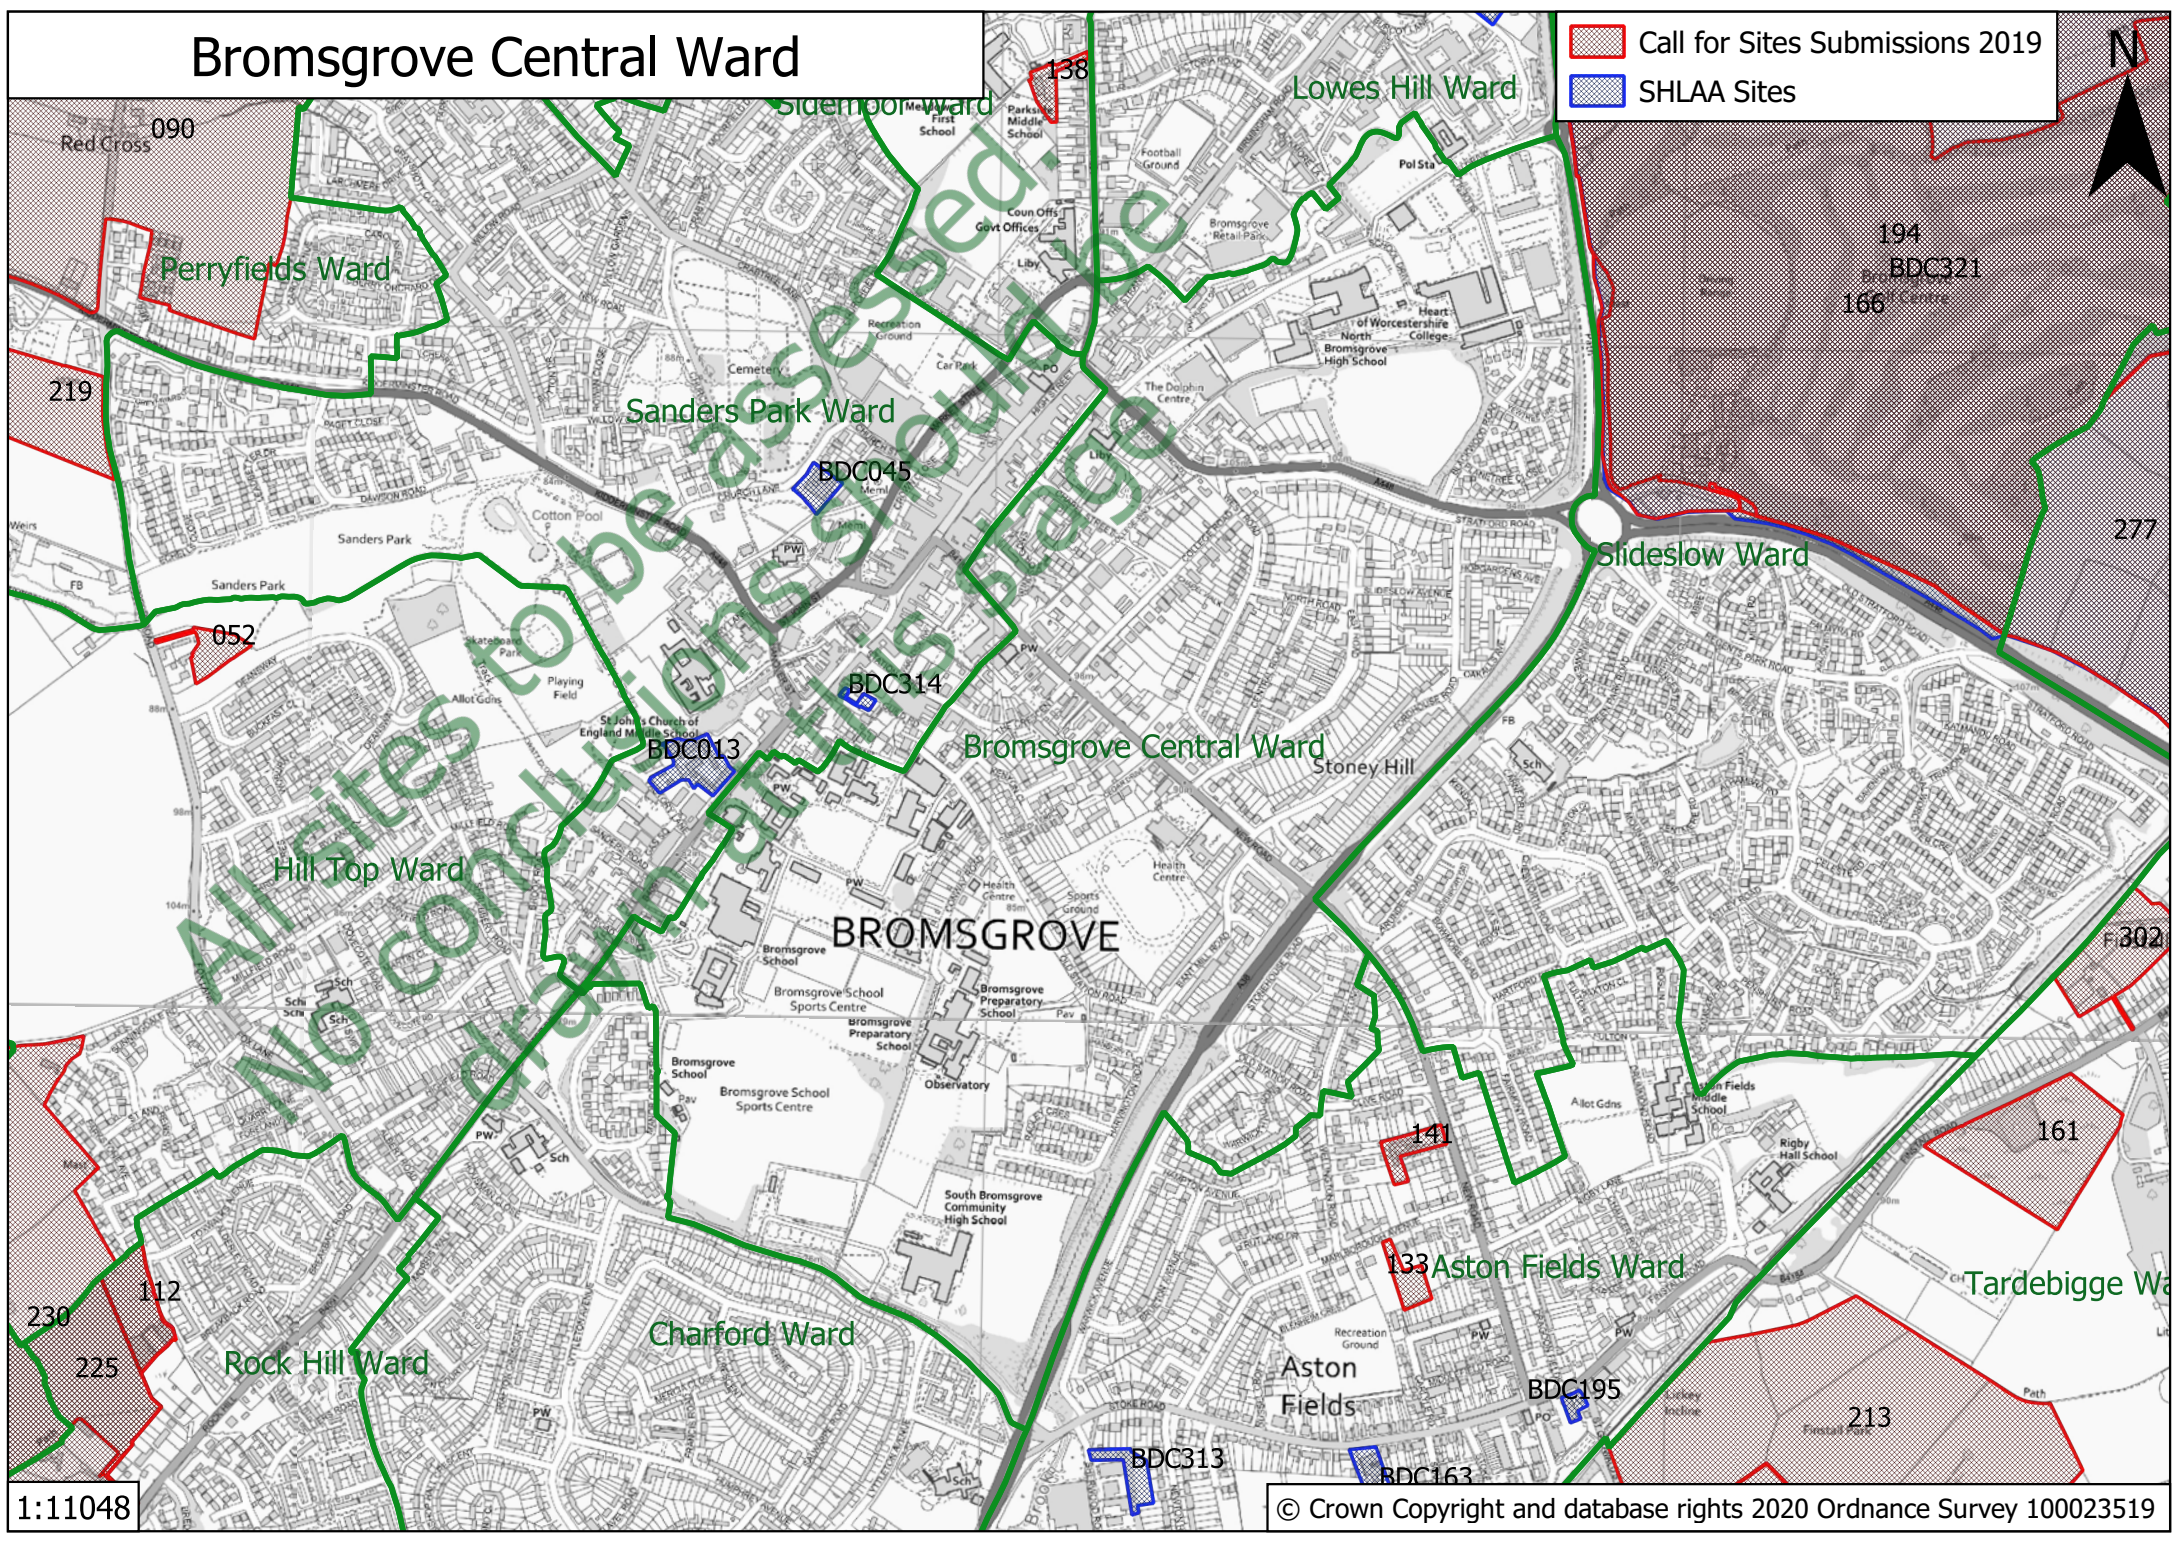

Bromsgrove Central Ward

- Call for Sites Submissions 2019
- SHLAA Sites

1:11048

© Crown Copyright and database rights 2020 Ordnance Survey 100023519