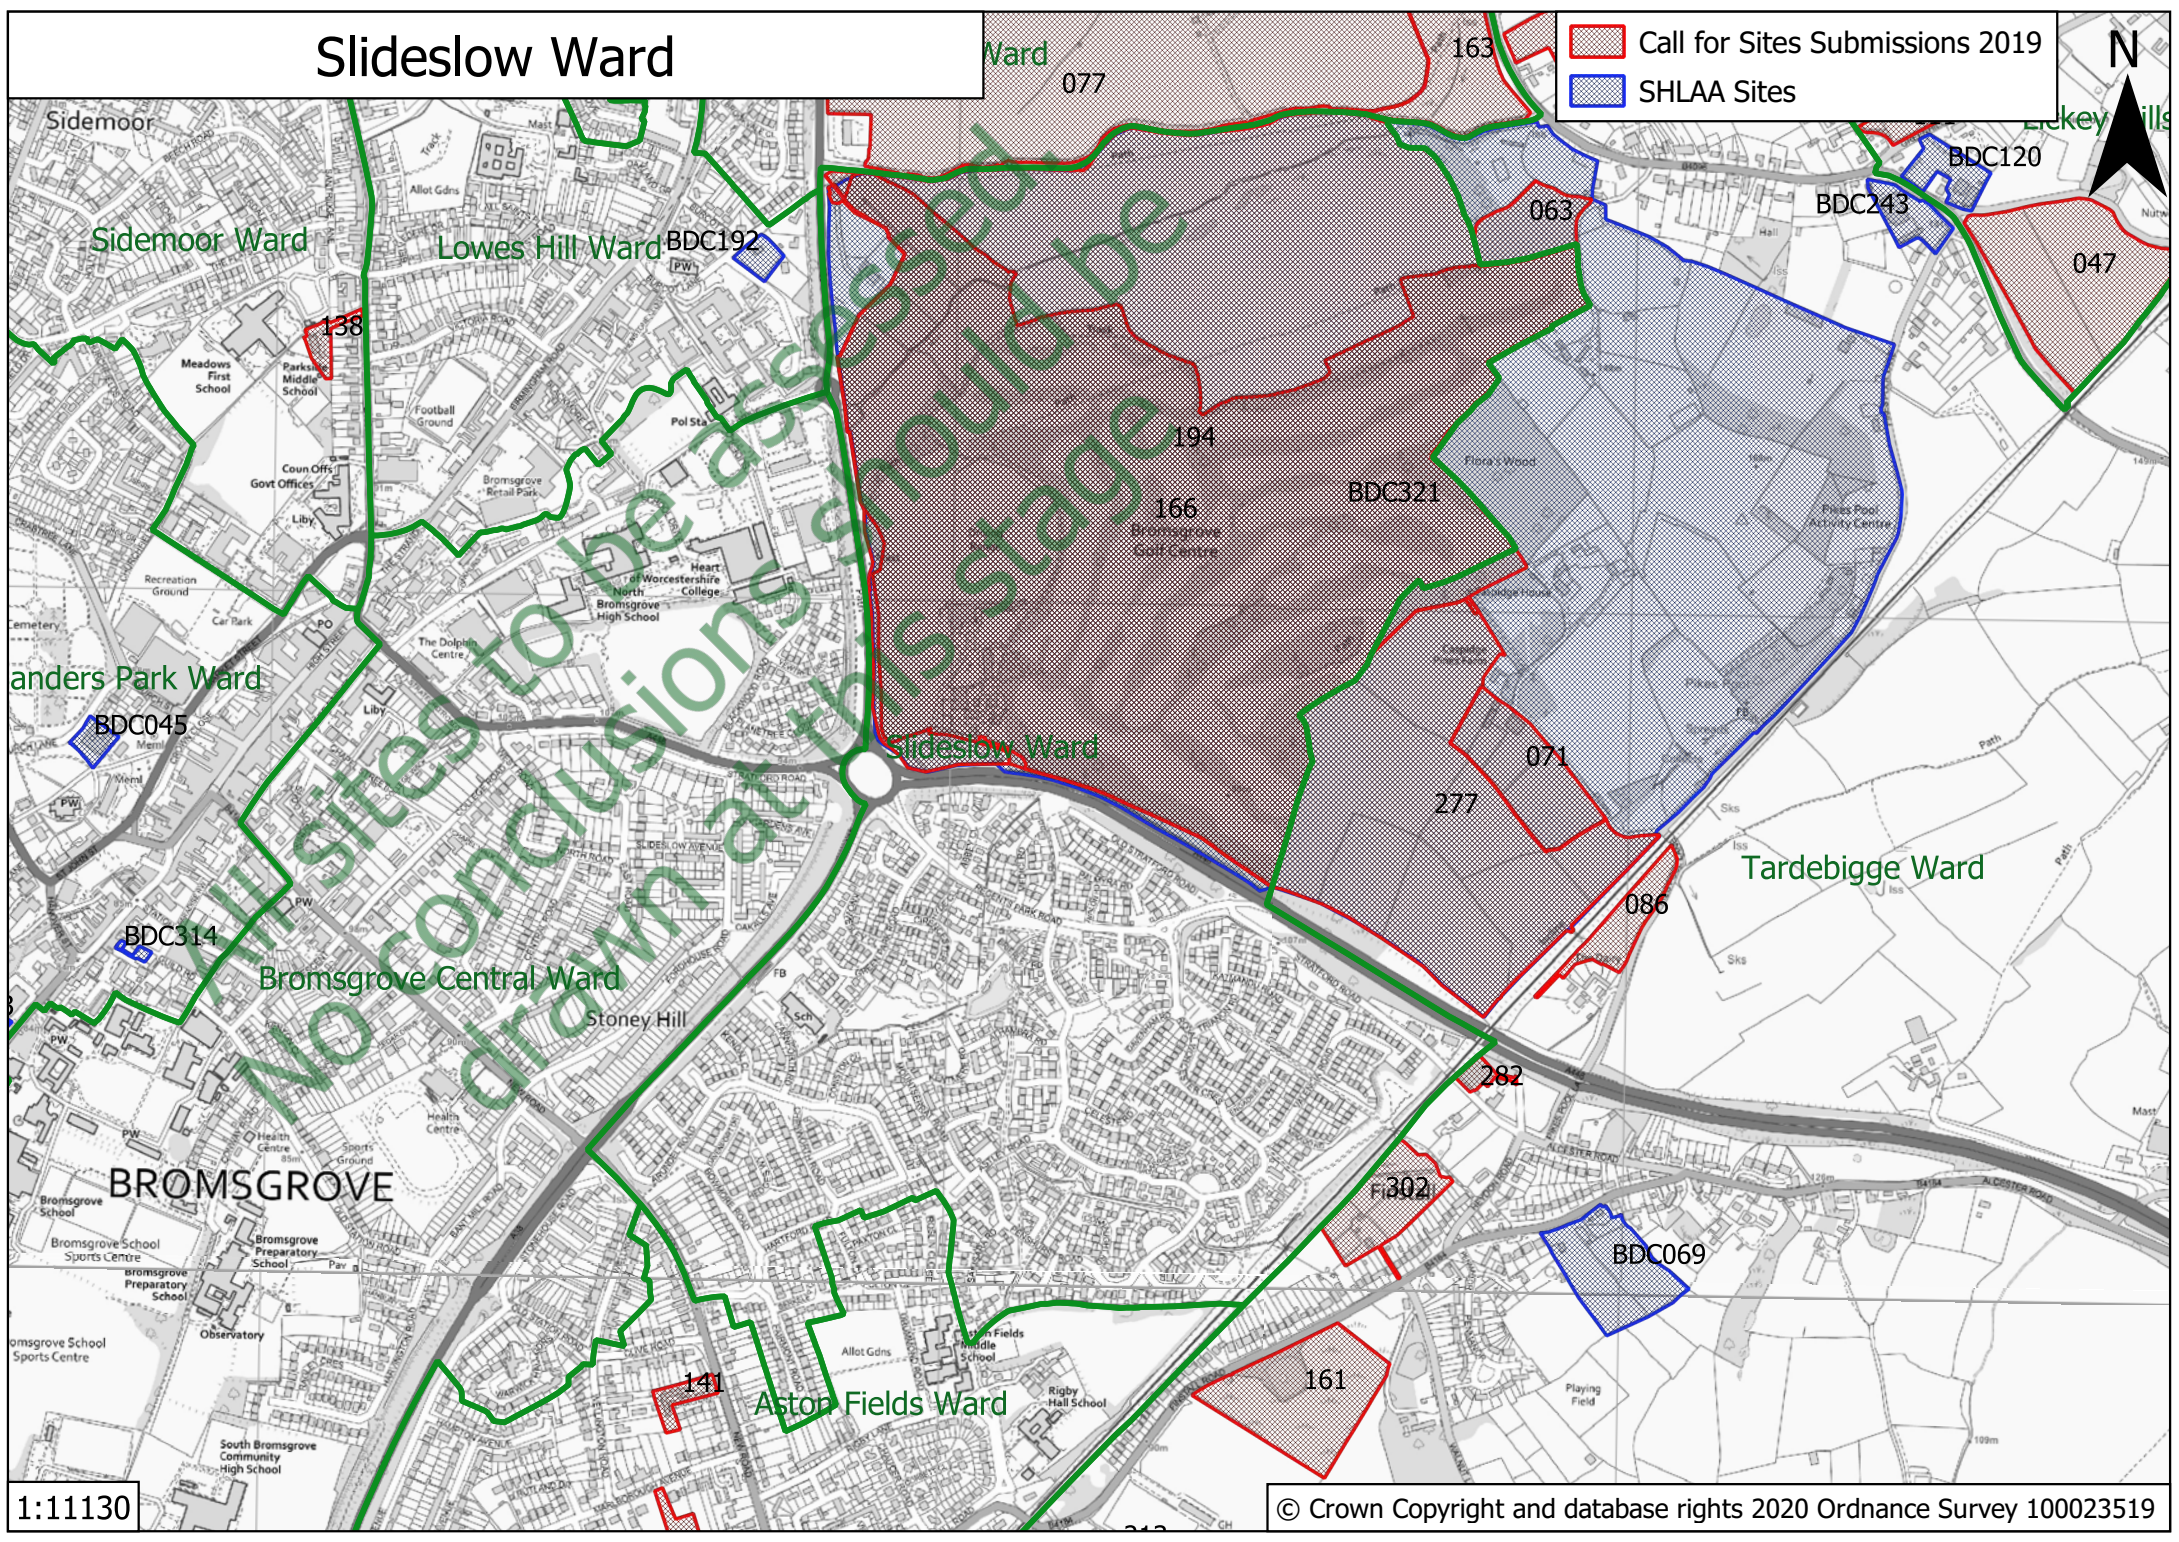

Slideslow Ward