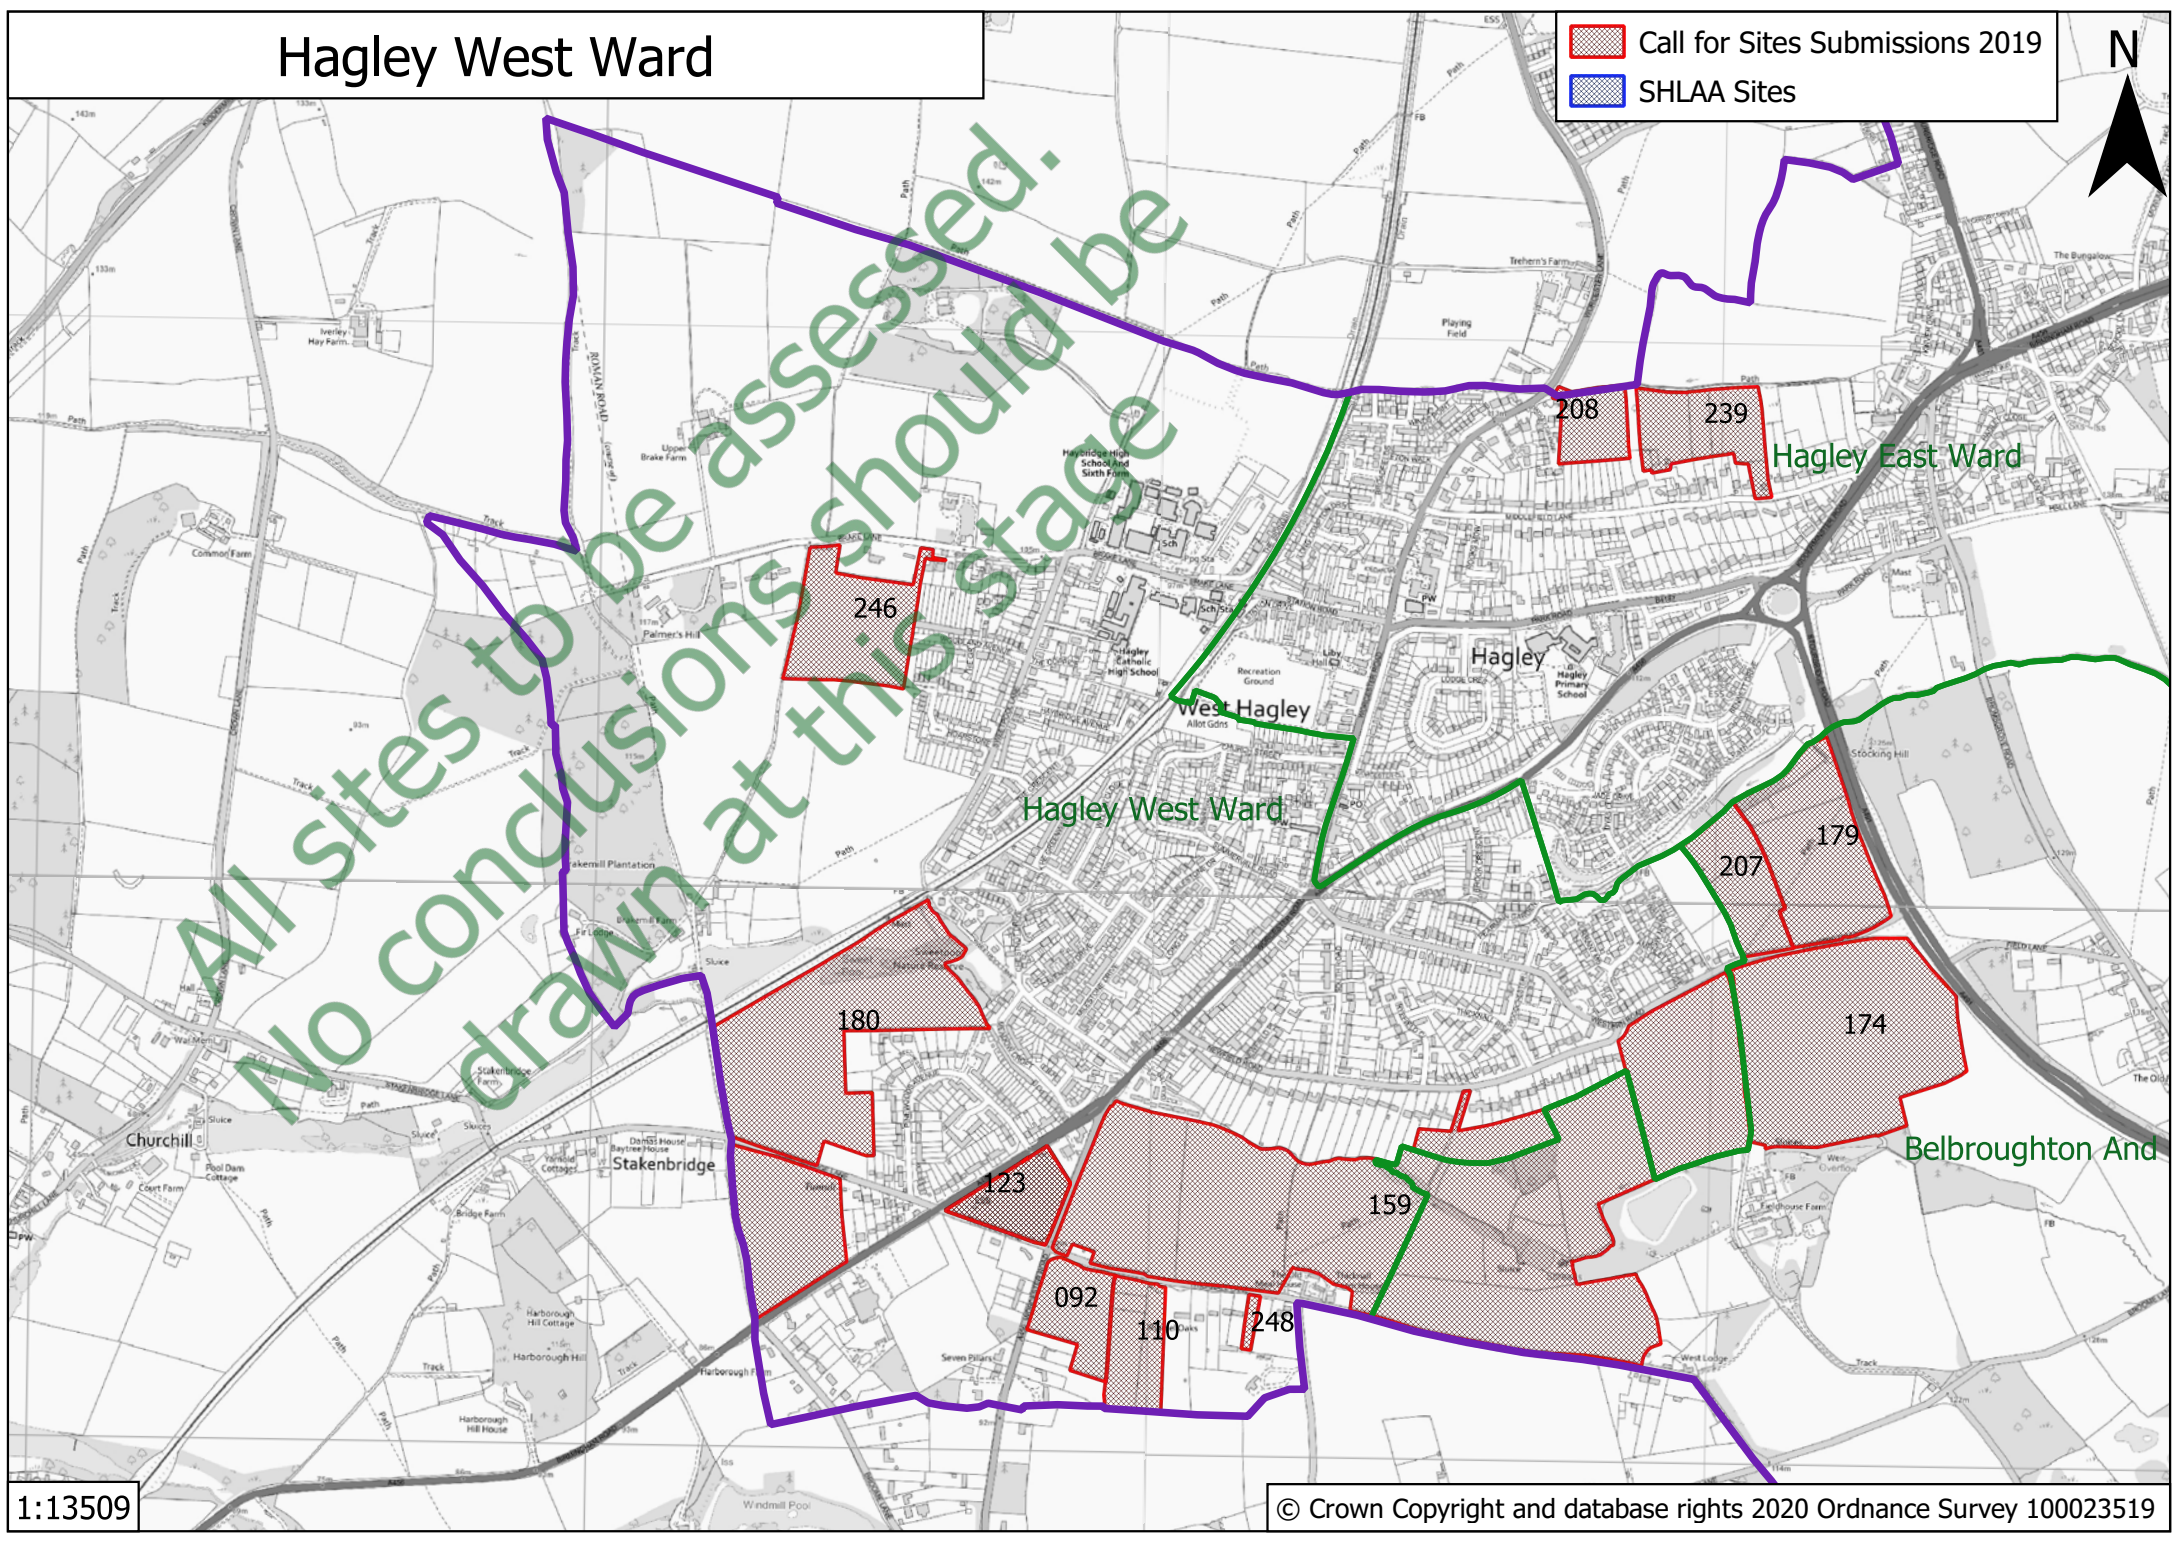

Hagley West Ward

- Call for Sites Submissions 2019
- SHLAA Sites

N

1:13509

© Crown Copyright and database rights 2020 Ordnance Survey 100023519