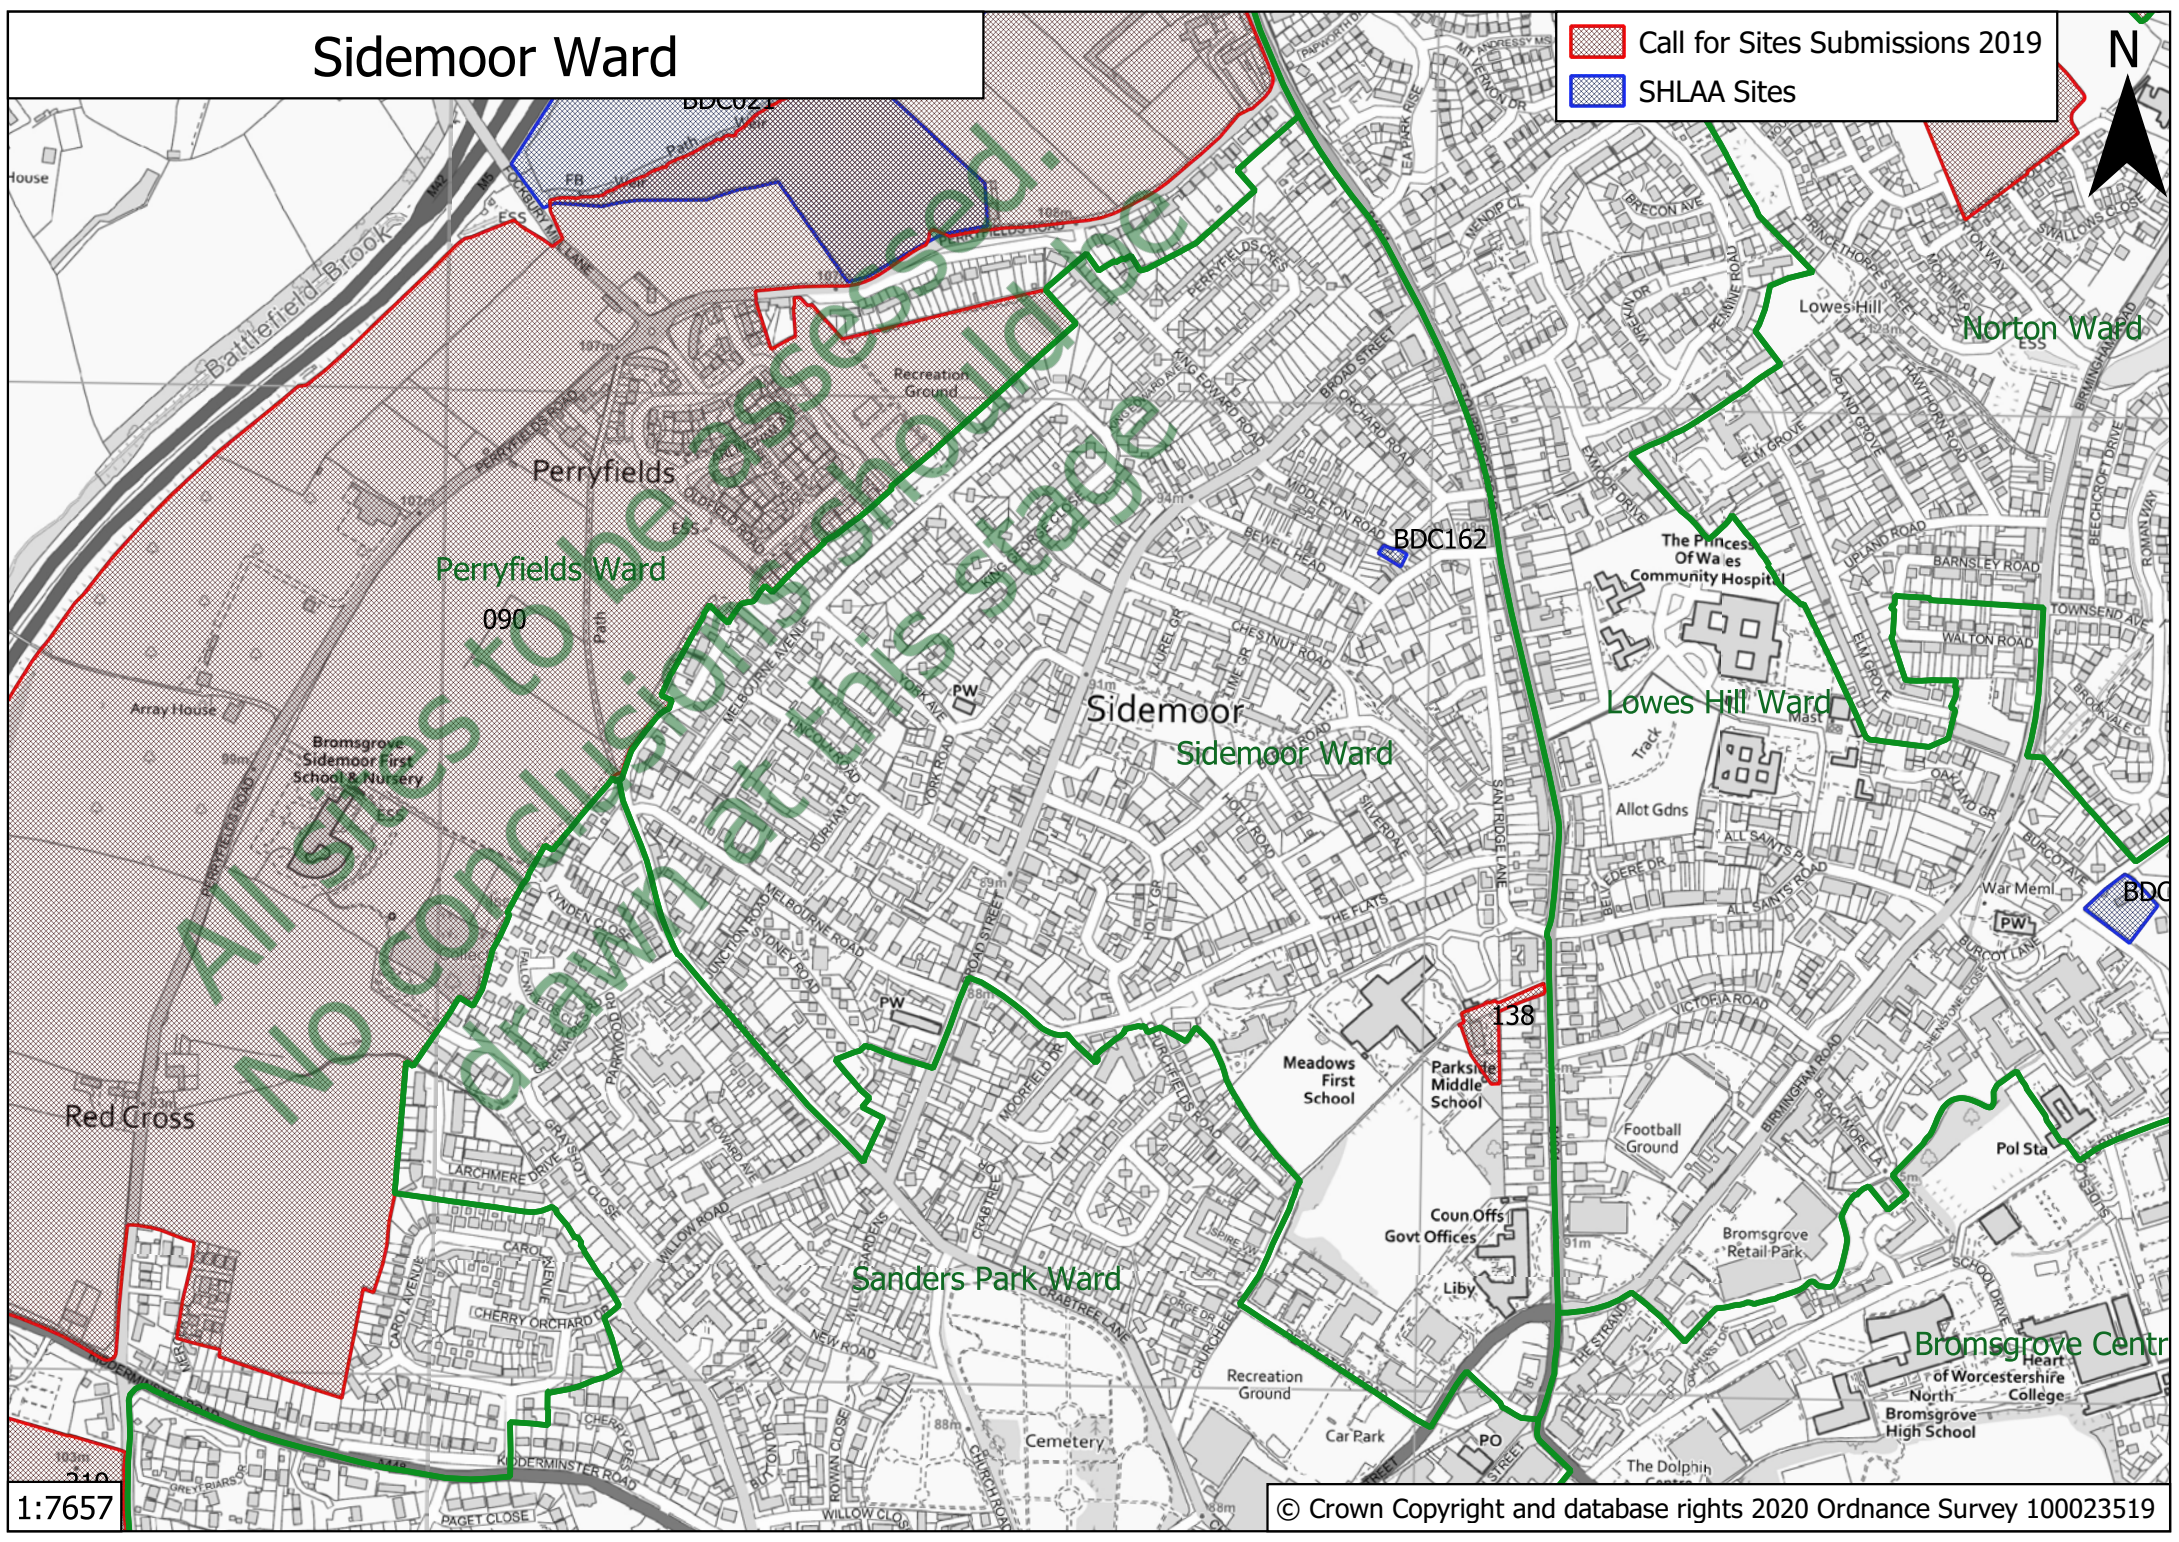

Sidemoor Ward

- Call for Sites Submissions 2019
- SHLAA Sites

1:7657