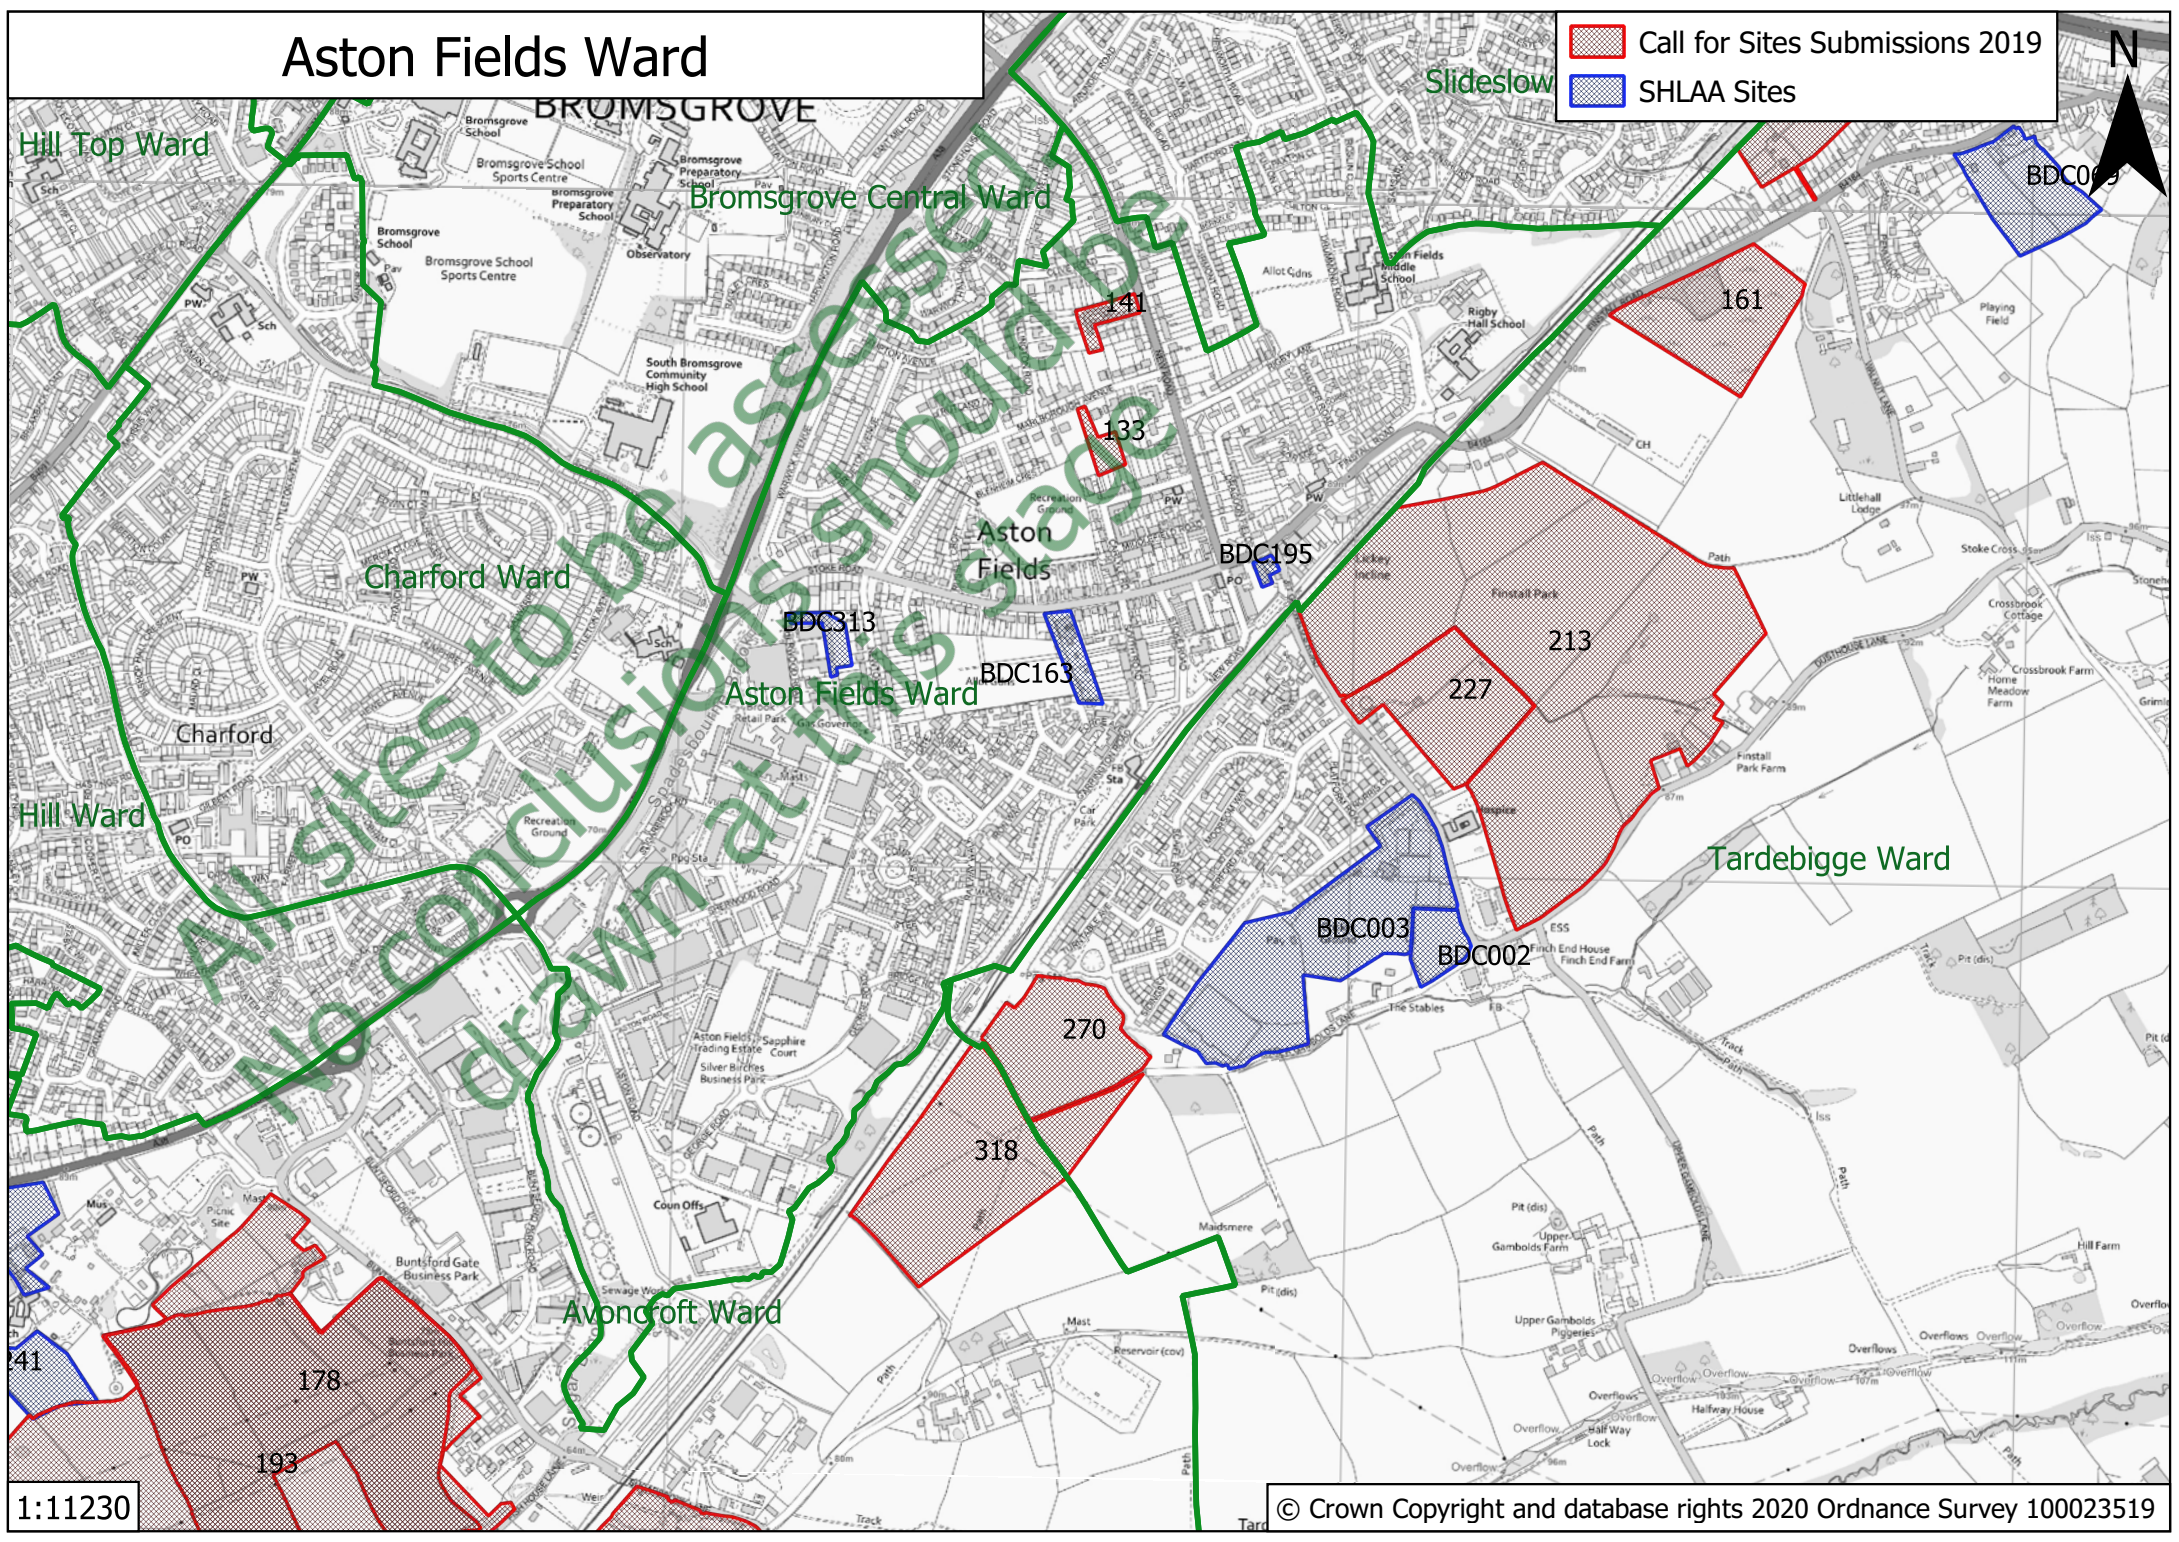

Aston Fields Ward

- Call for Sites Submissions 2019
- SHLAA Sites

1:11230