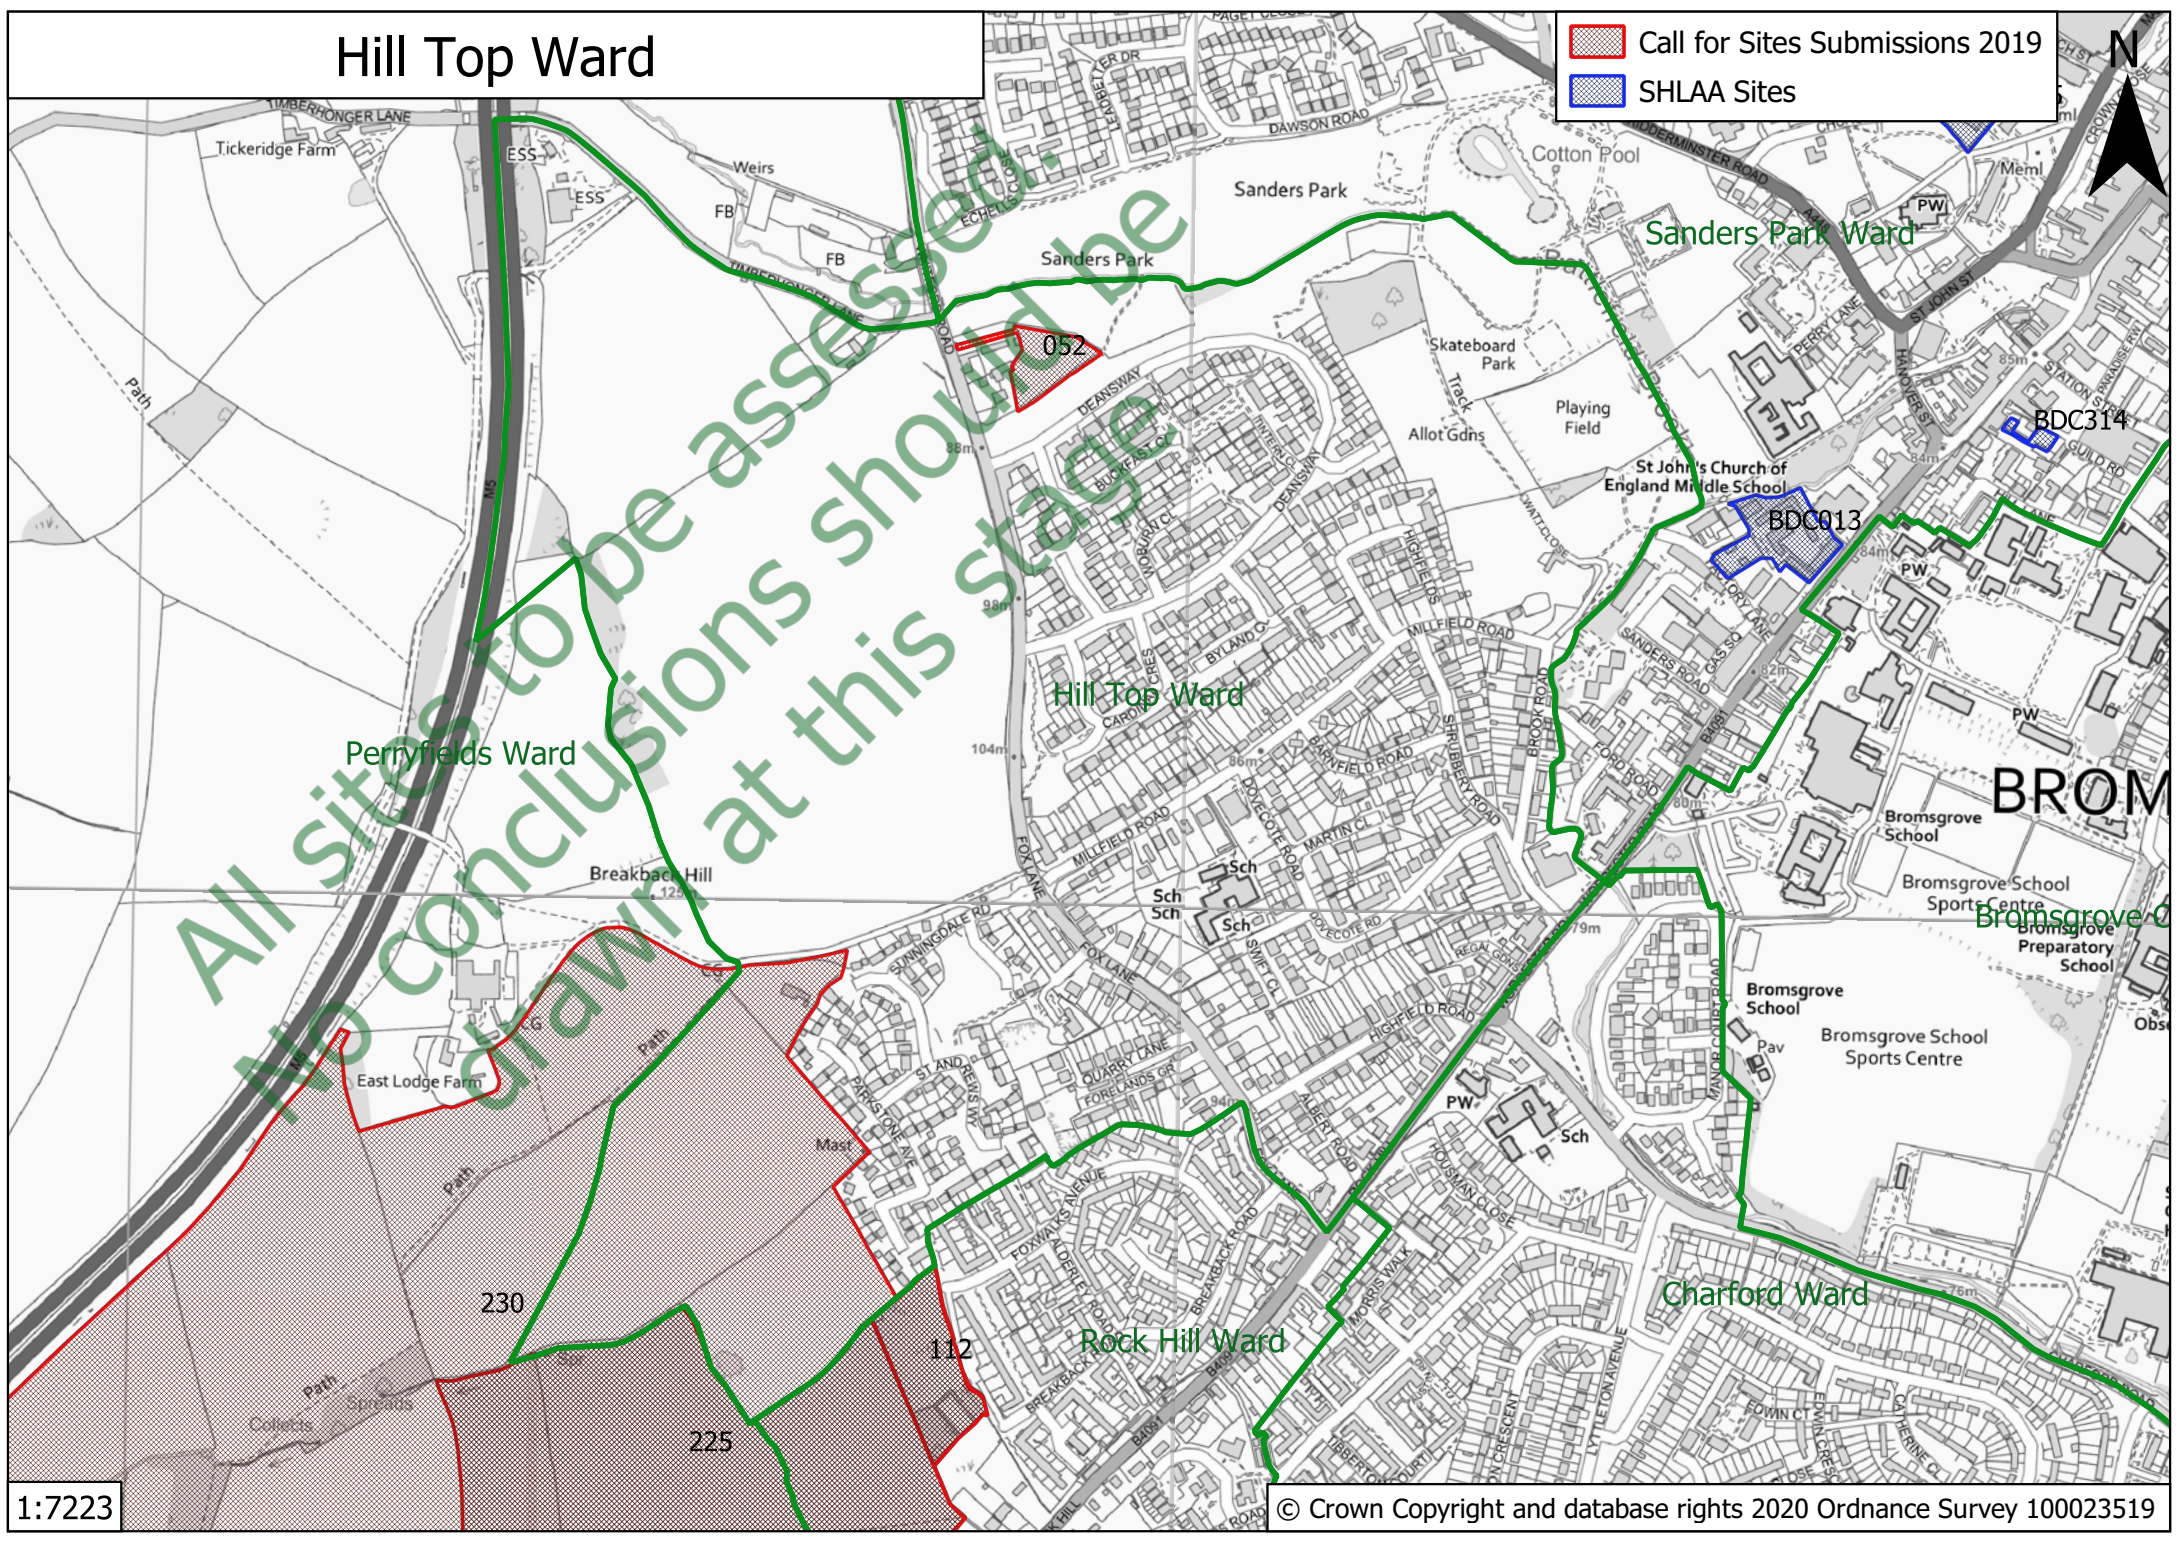

Hill Top Ward

- Call for Sites Submissions 2019
- SHLAA Sites

1:7223