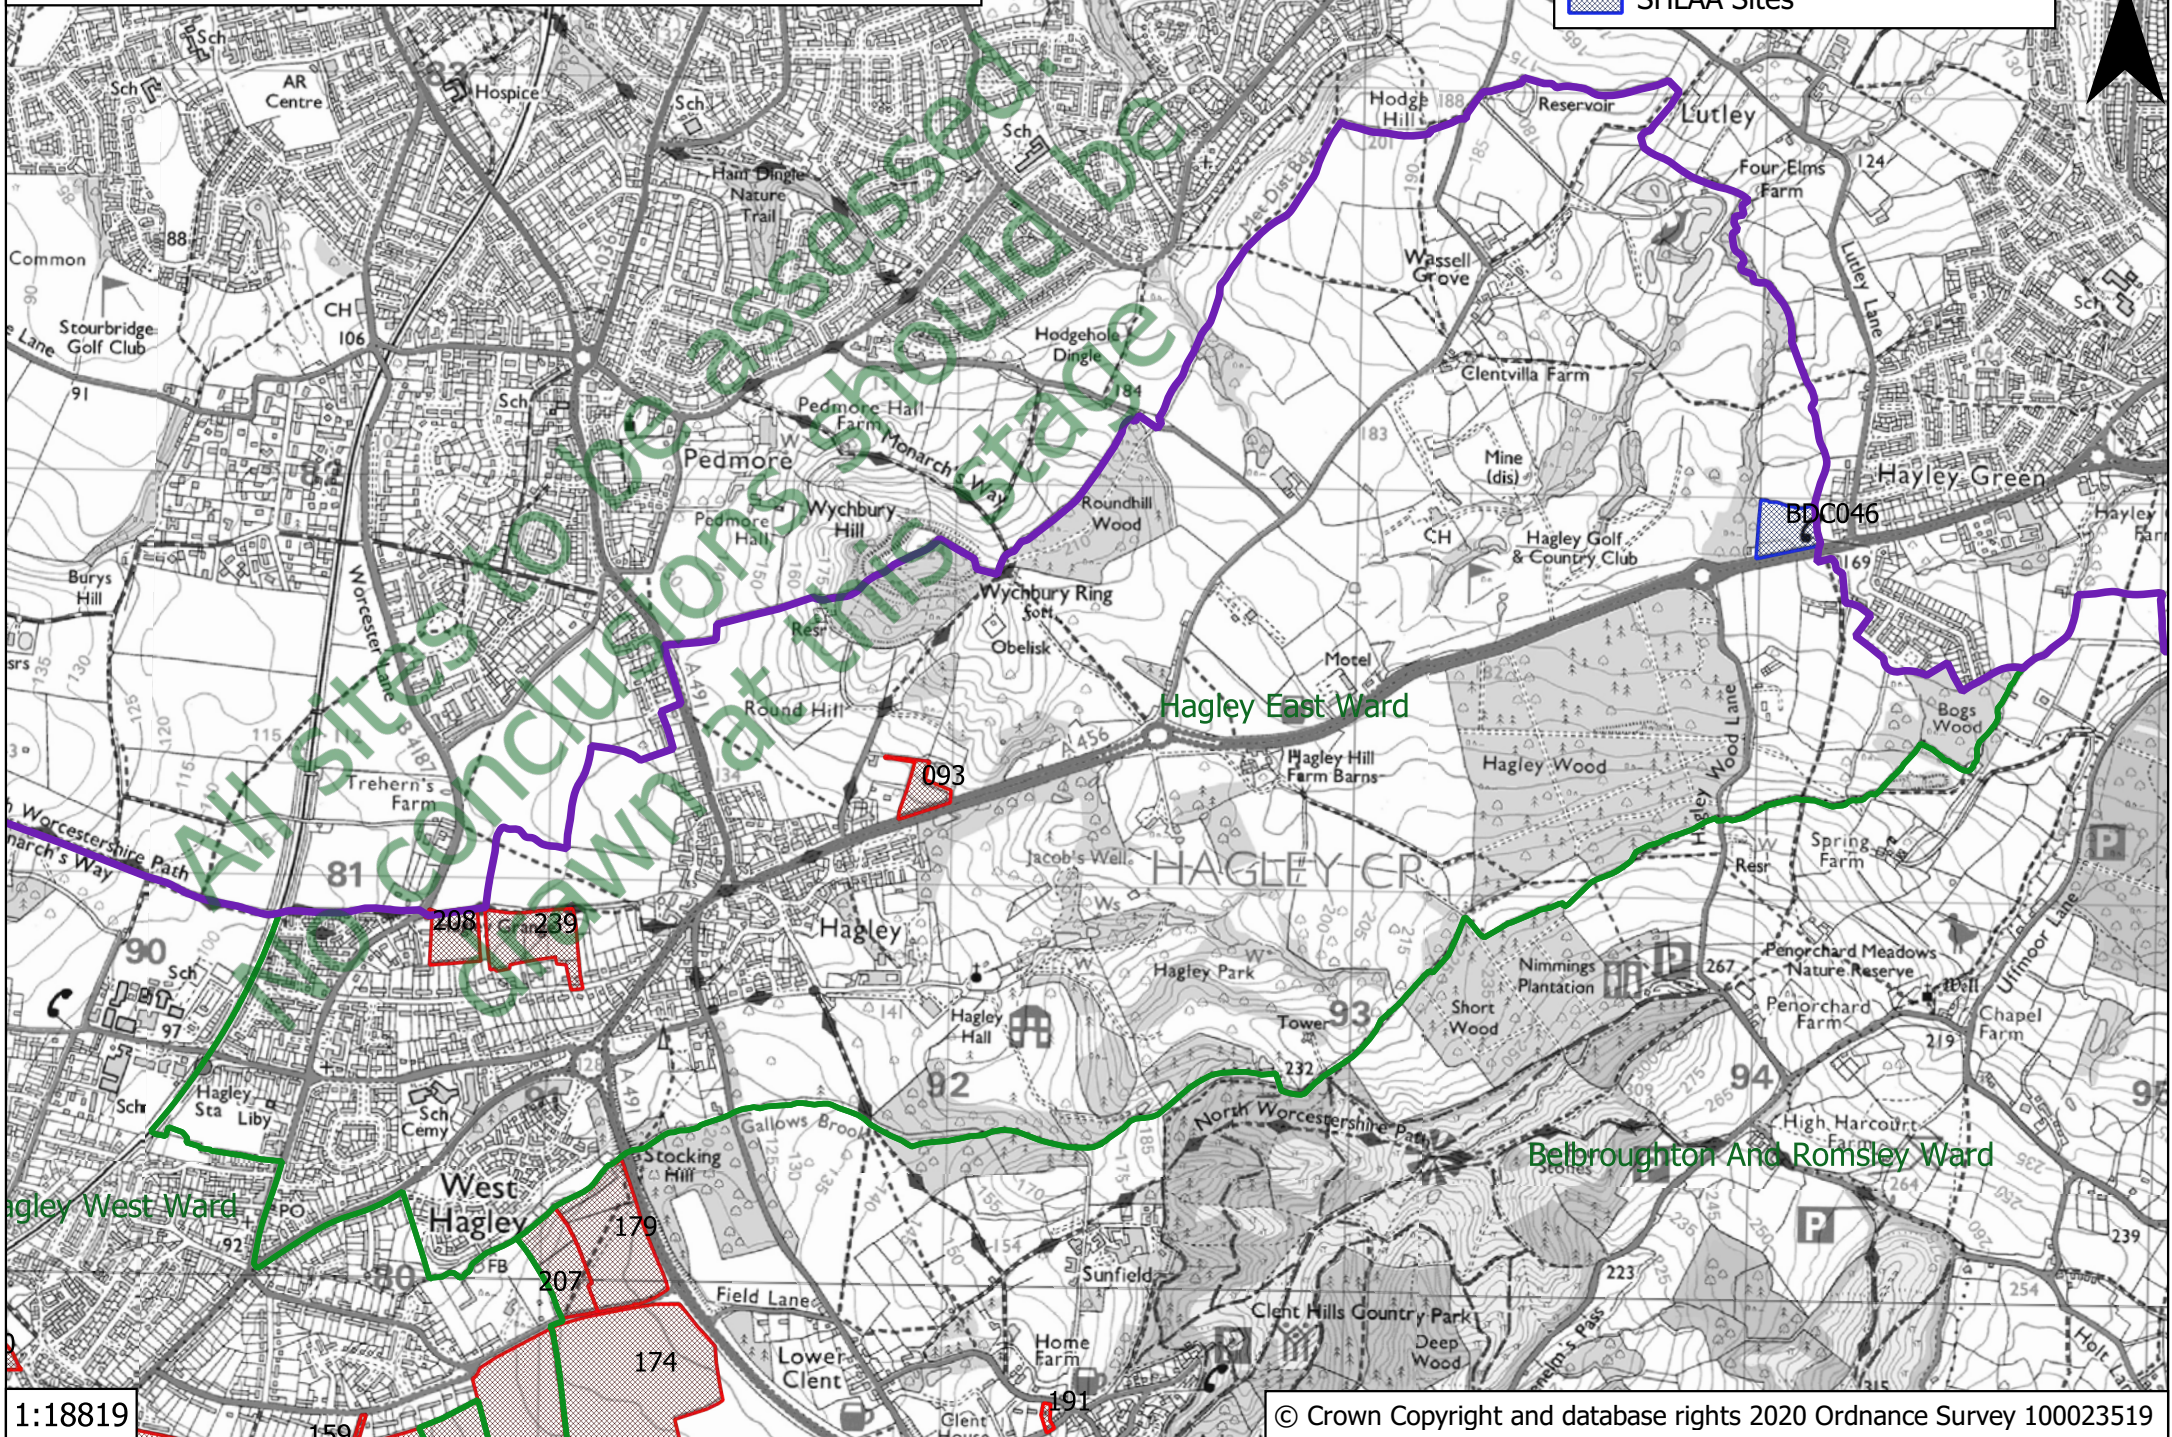

Hagley East Ward

- Call for Sites Submissions 2019
- SHLAA Sites

N

1:18819