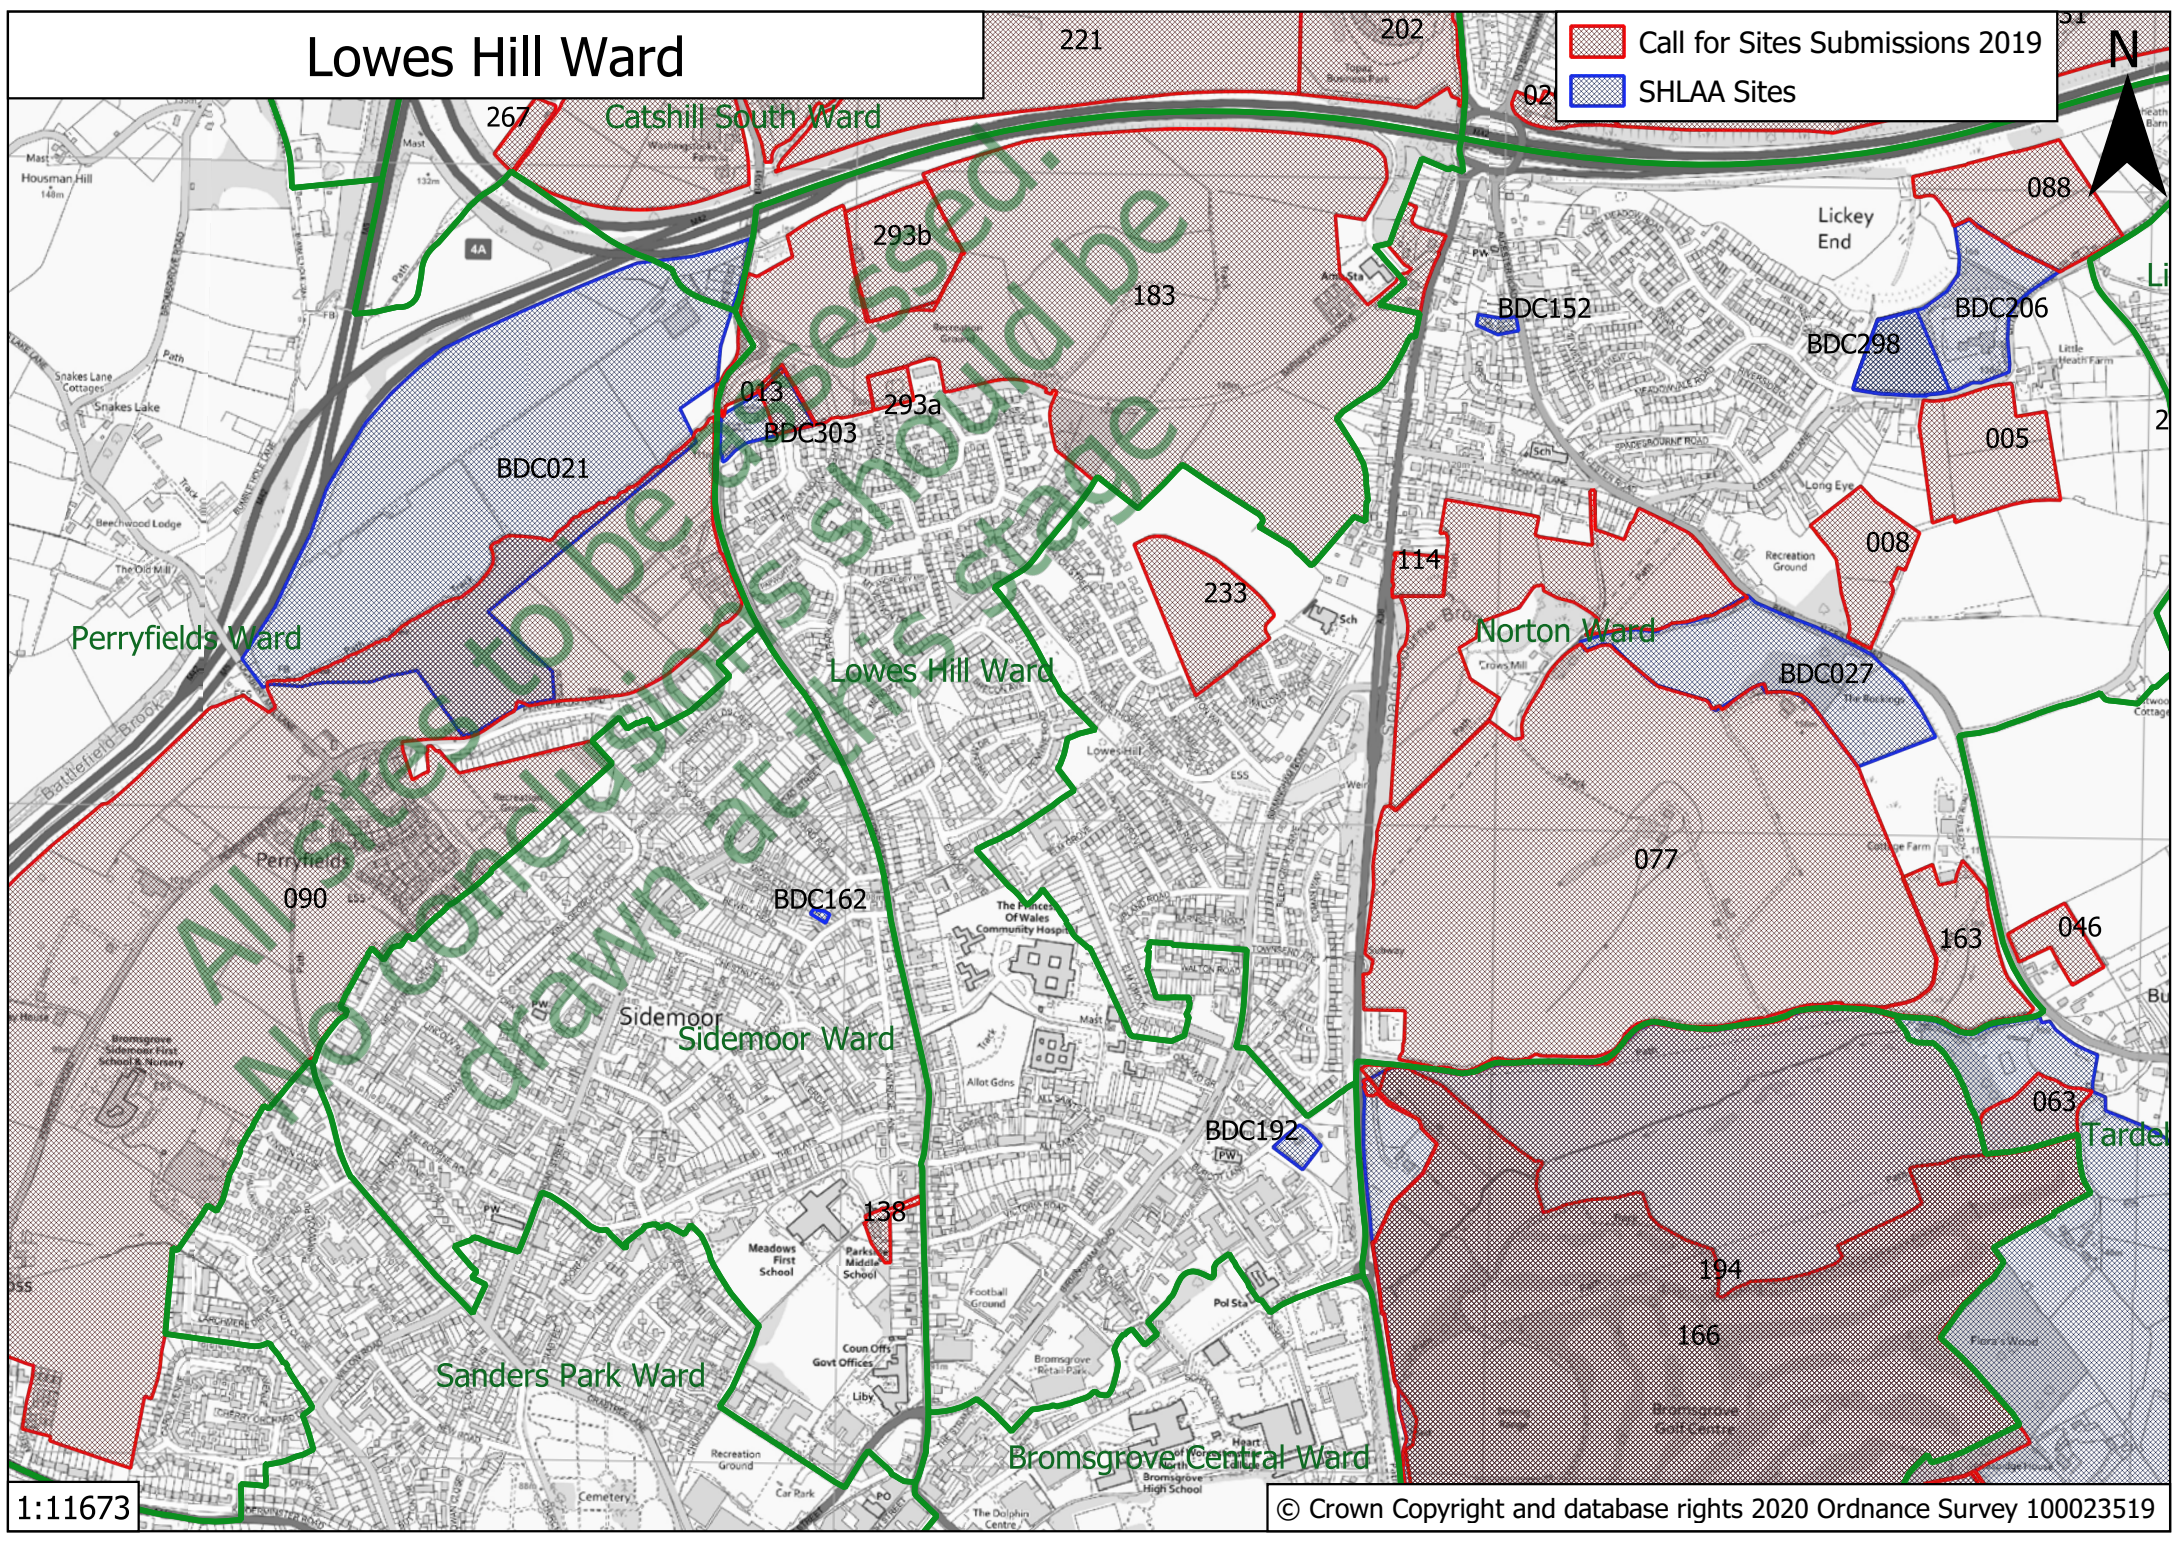

Lowes Hill Ward

1:11673

© Crown Copyright and database rights 2020 Ordnance Survey 100023519