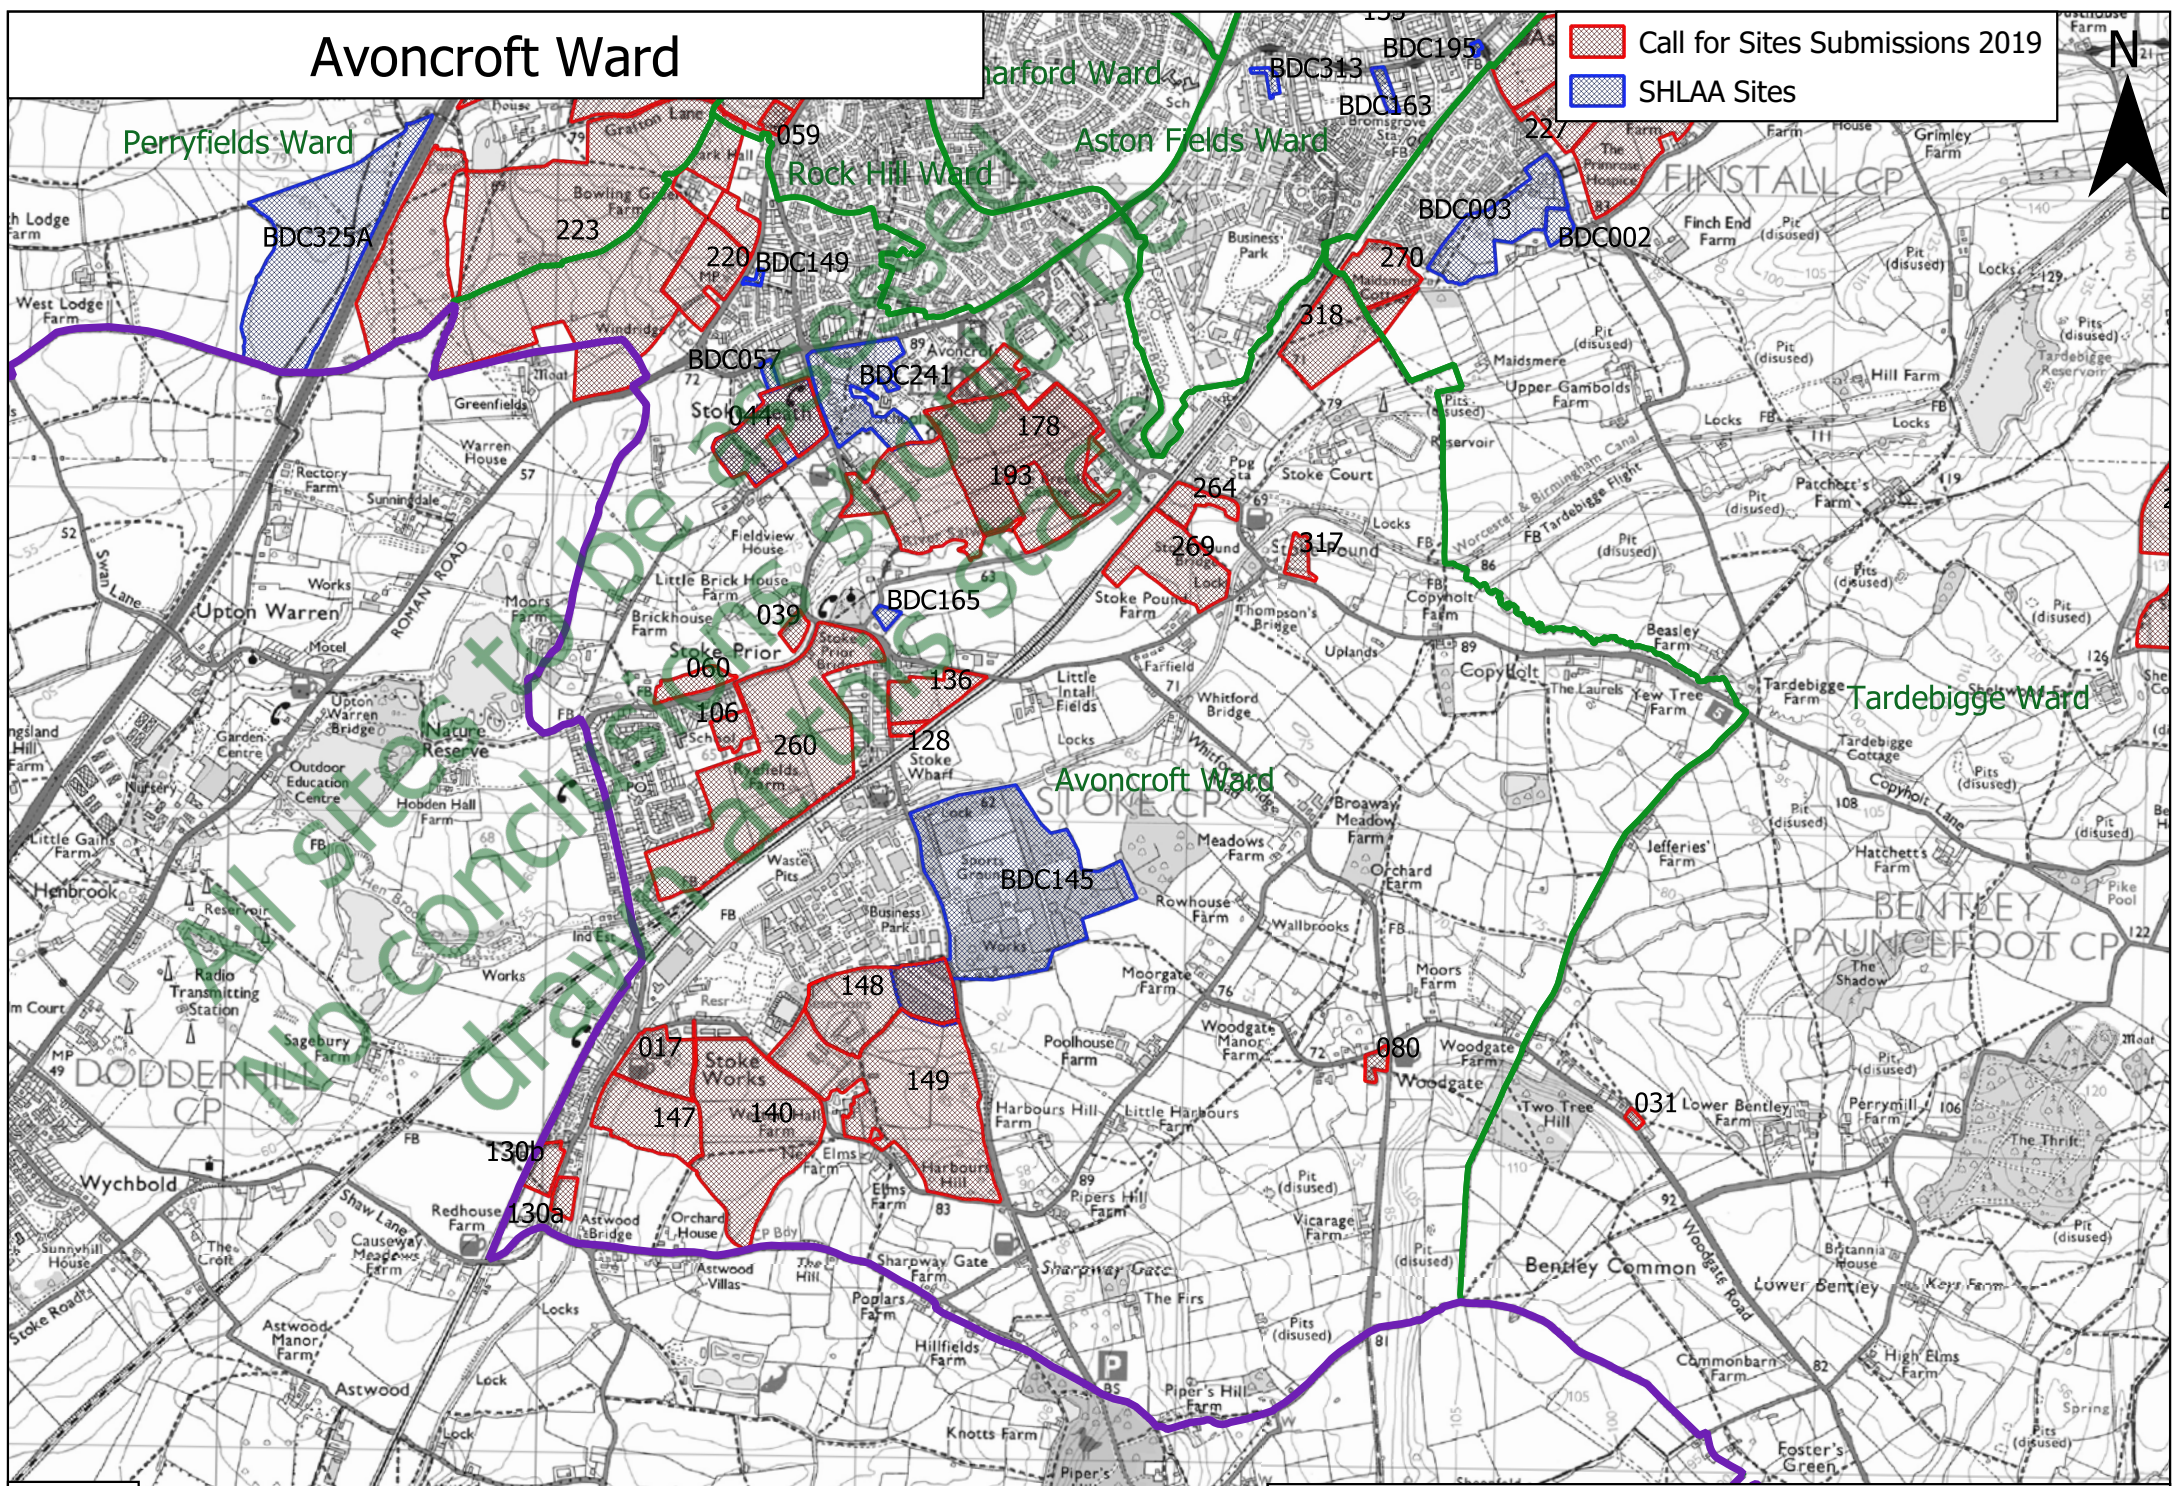

Avoncroft Ward

- Call for Sites Submissions 2019
- SHLAA Sites

1:23670