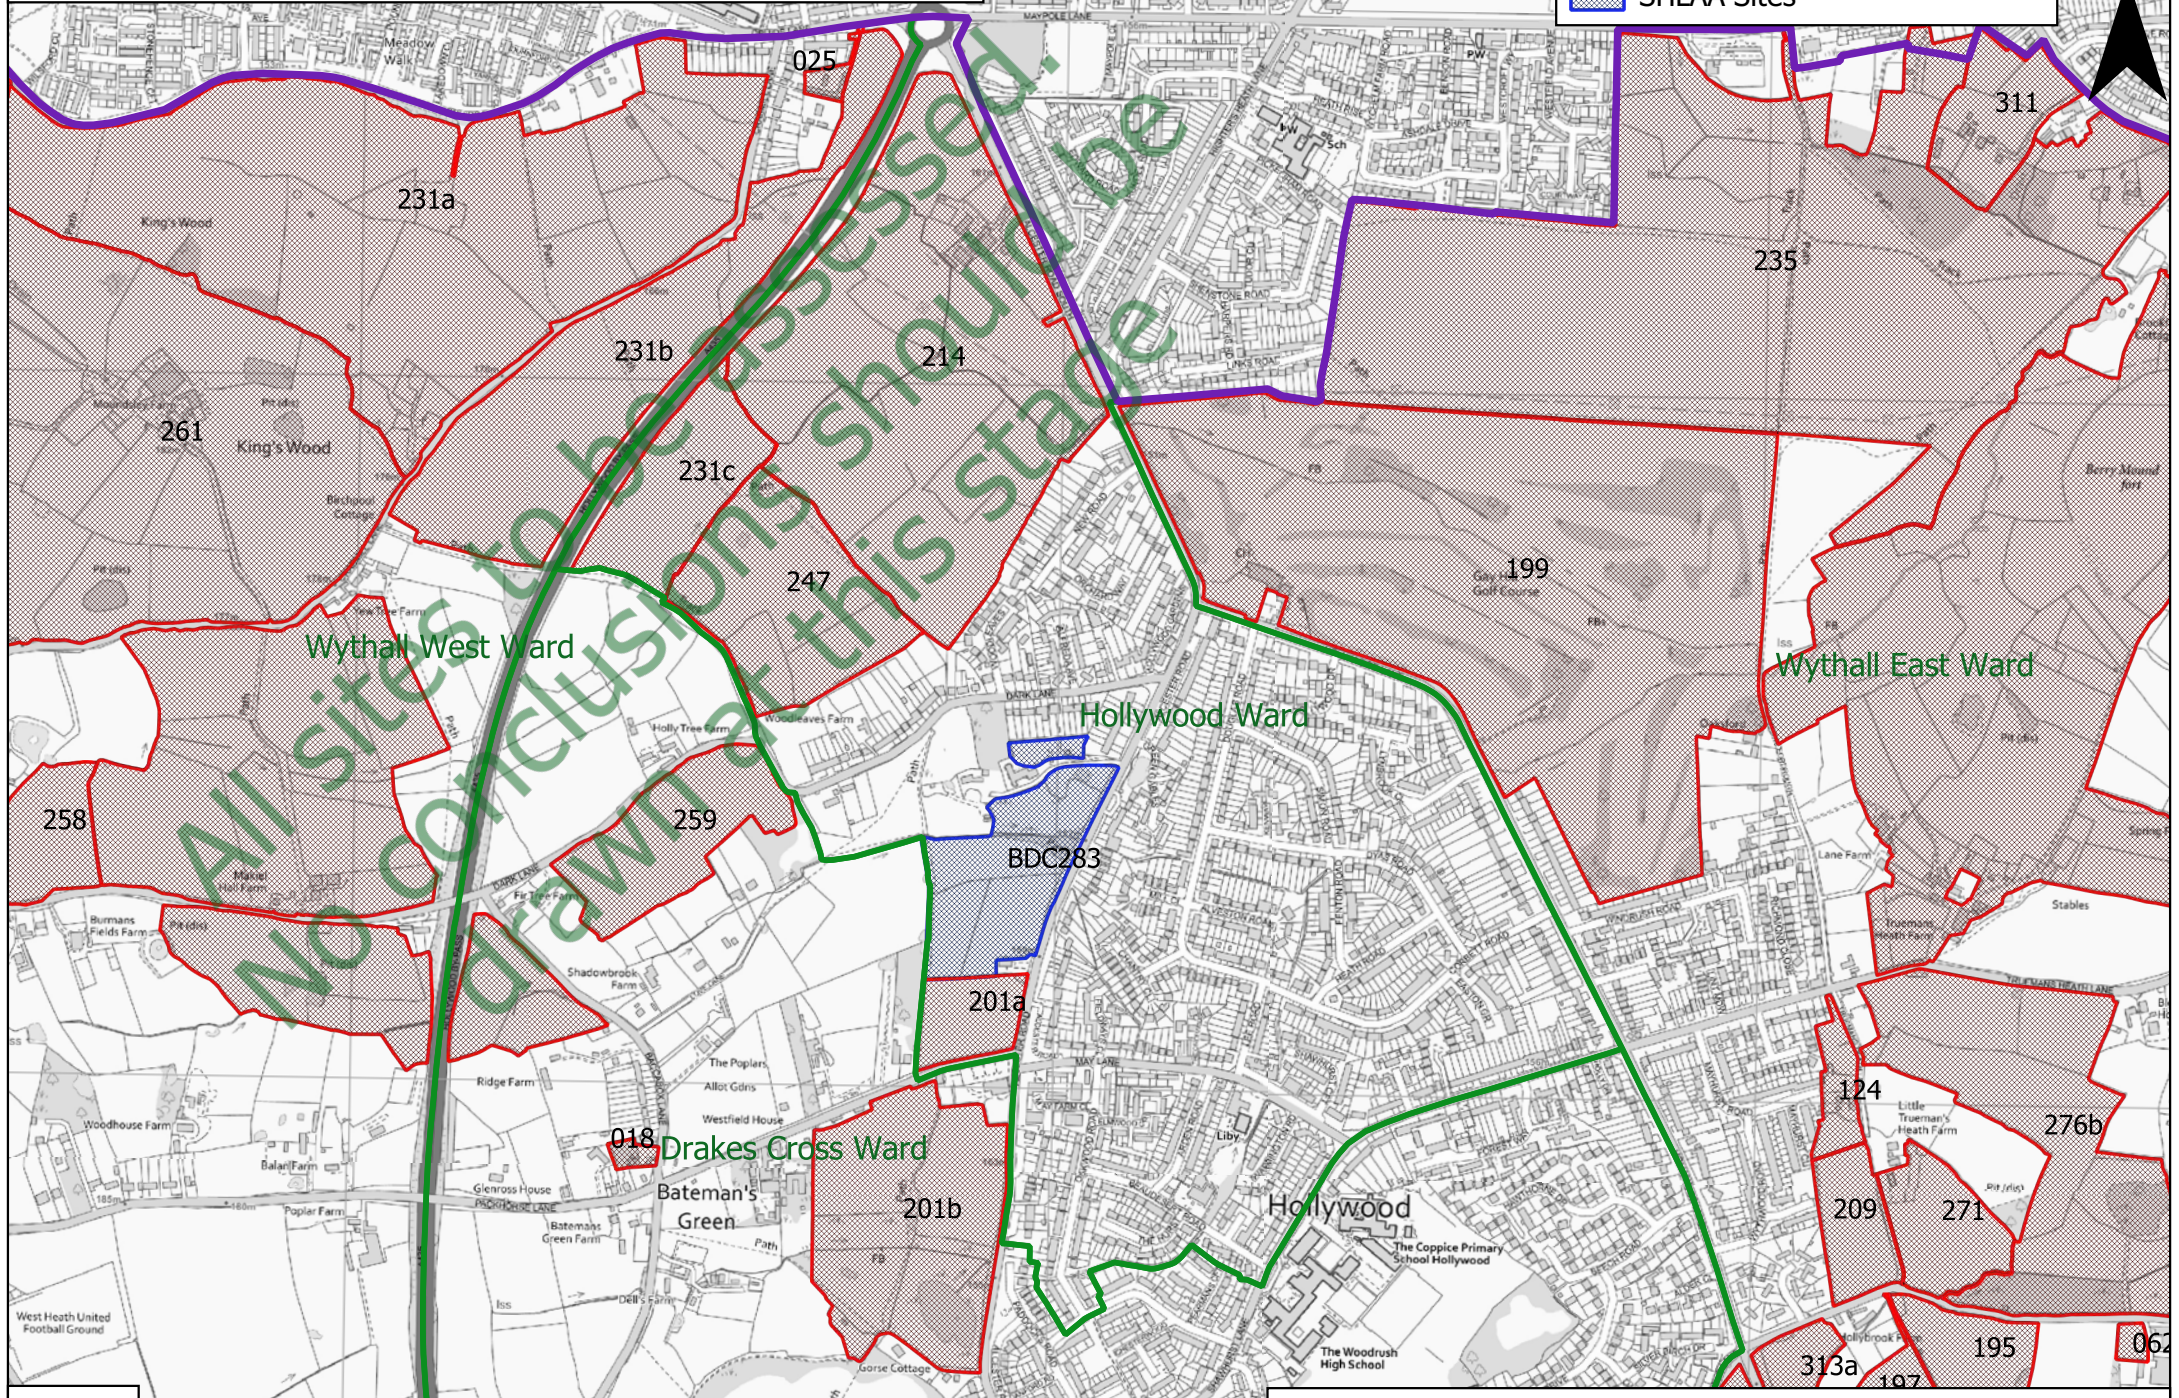

Hollywood Ward

- Call for Sites Submissions 2019
- SHLAA Sites

1:10755