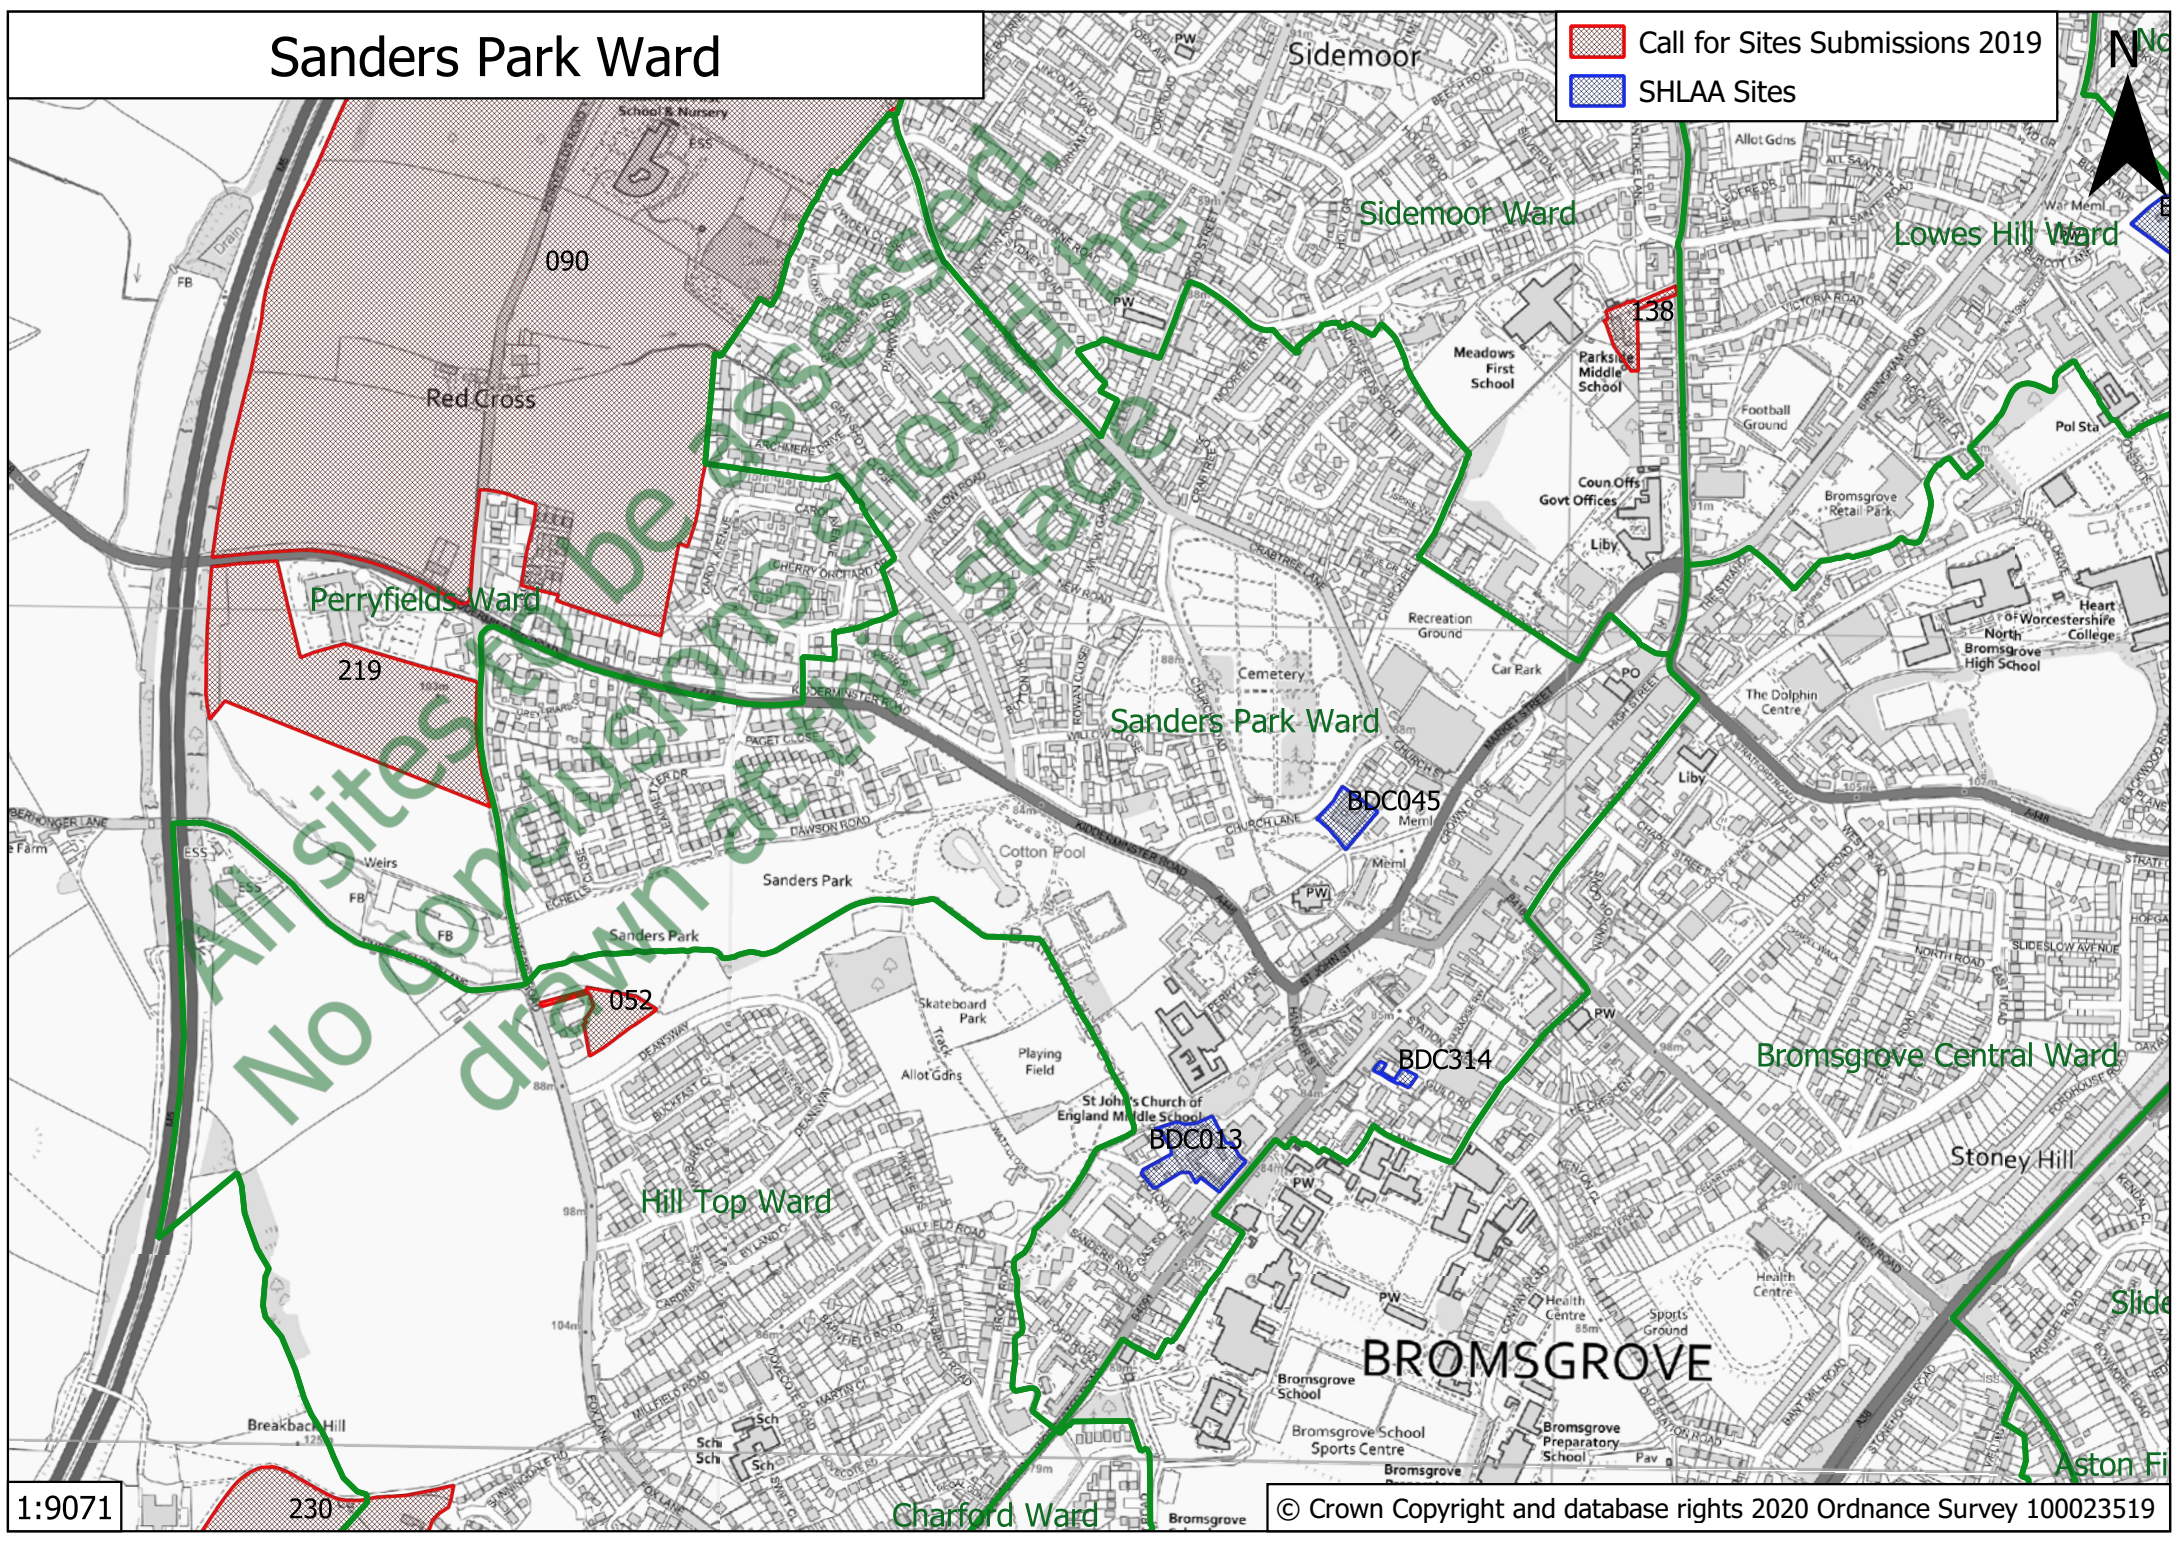

Sanders Park Ward

- Call for Sites Submissions 2019
- SHLAA Sites

1:9071