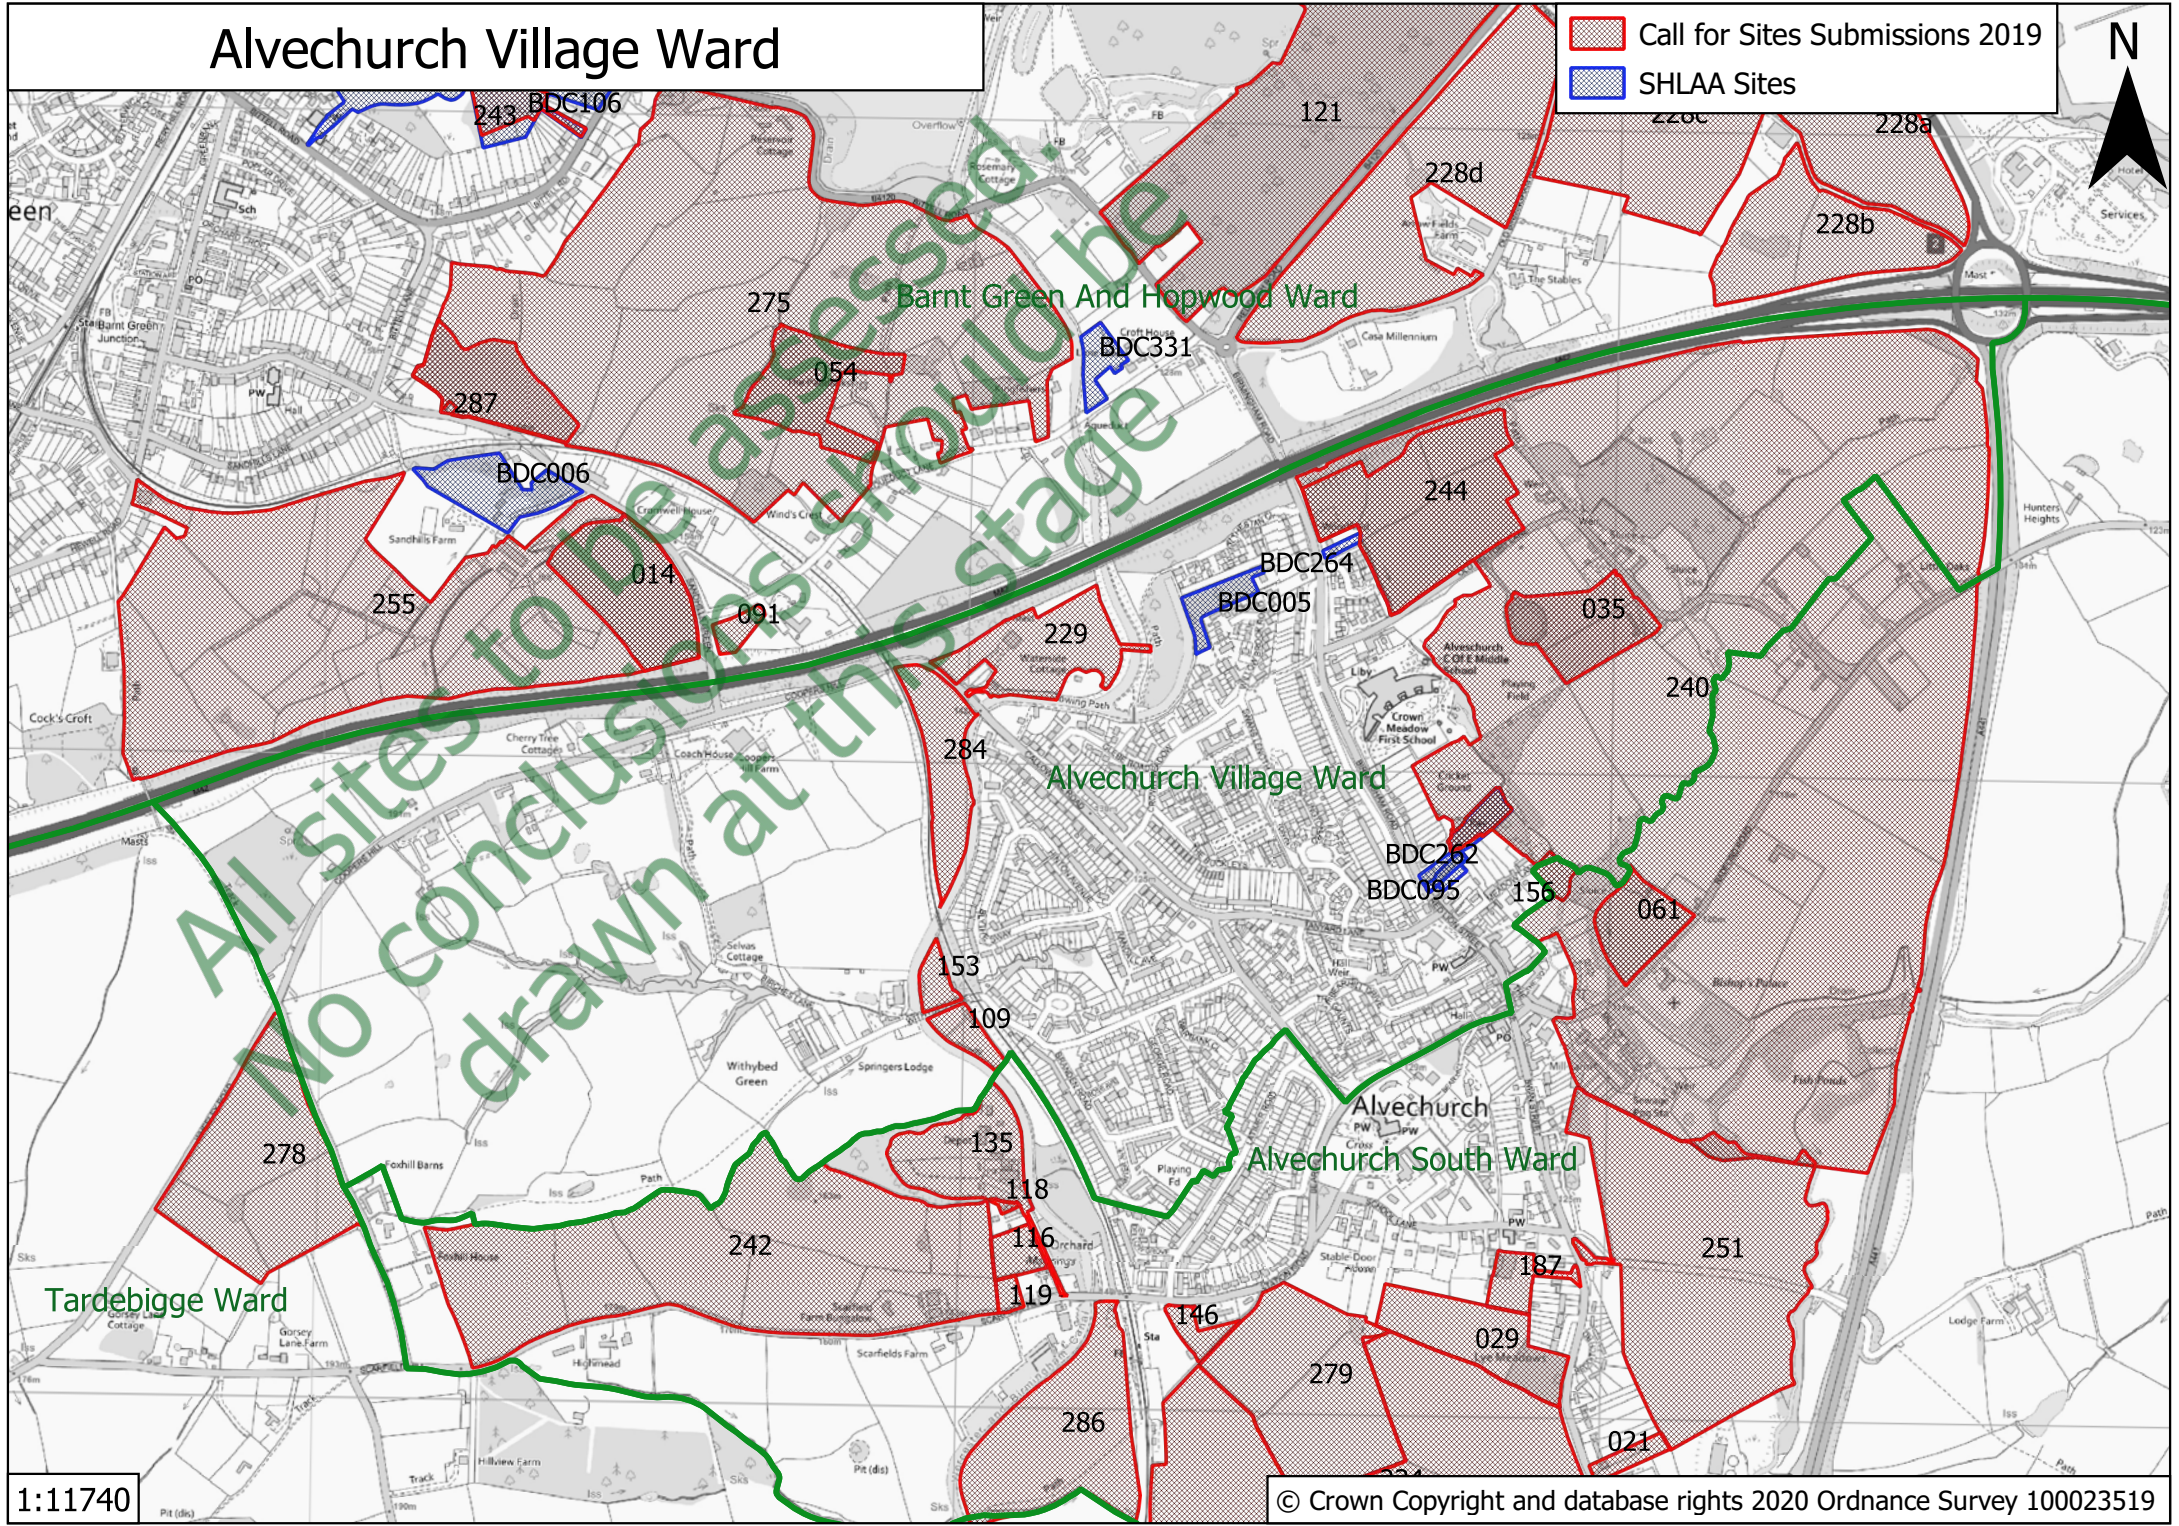

# Alvechurch South Ward

1:33397

© Crown Copyright and database rights 2020 Ordnance Survey 100023519

# Alvechurch Village Ward

- Call for Sites Submissions 2019
- SHLAA Sites

1:11740

© Crown Copyright and database rights 2020 Ordnance Survey 100023519