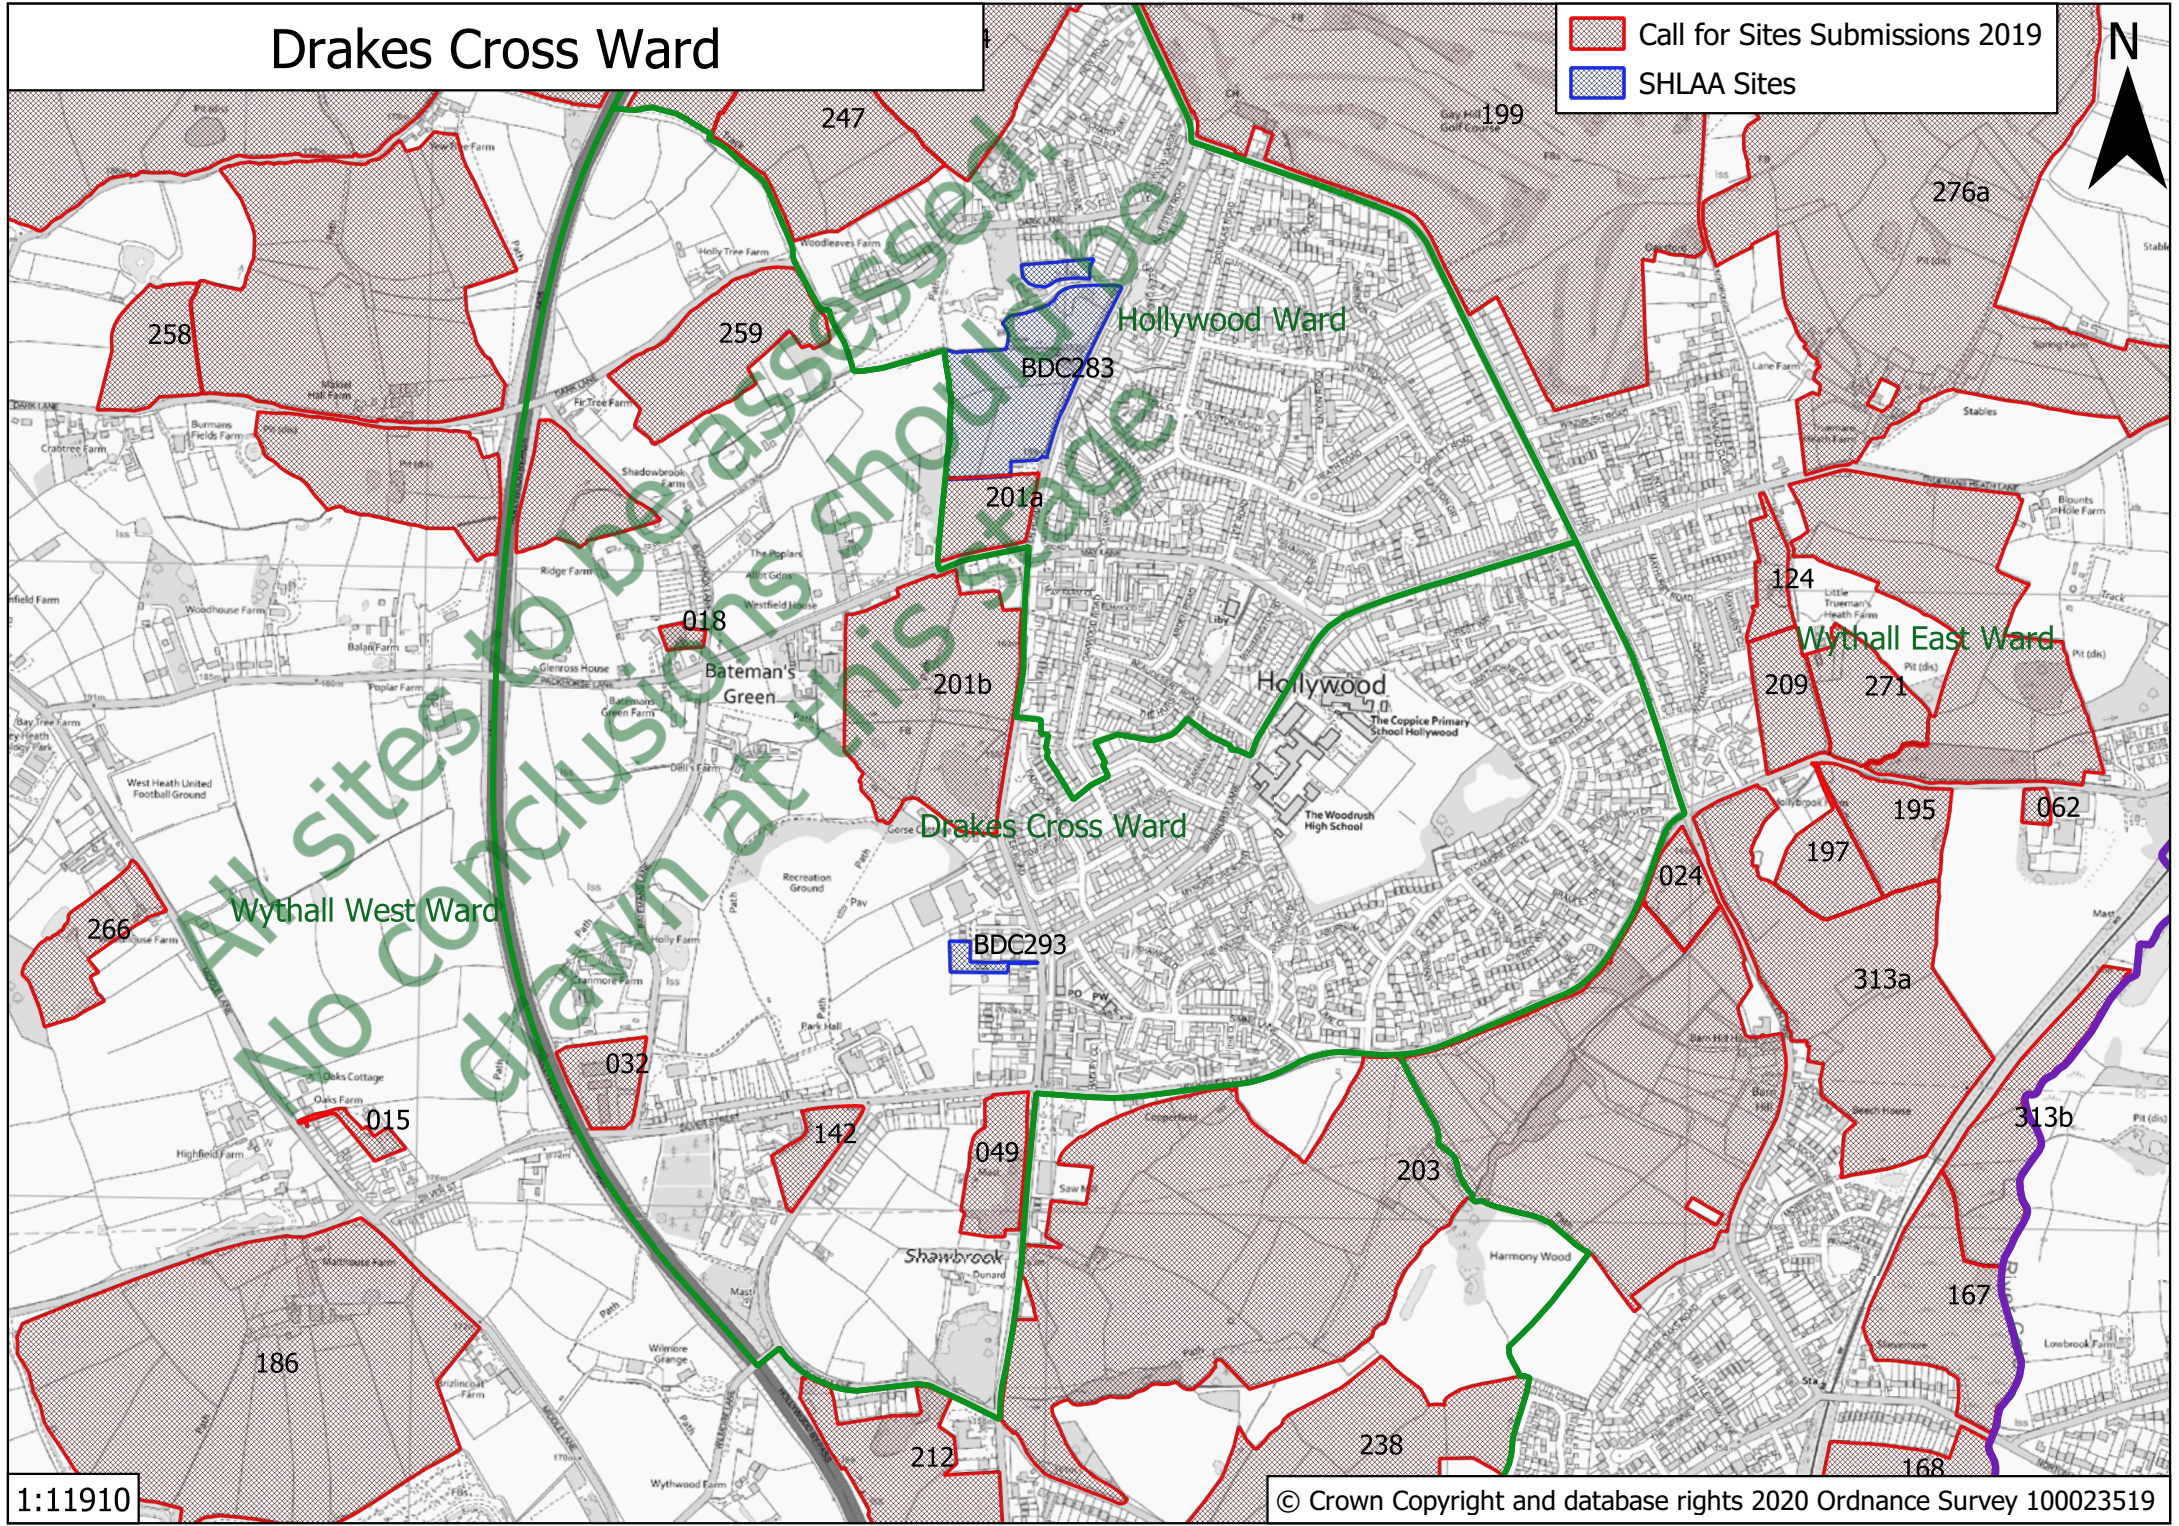

# Drakes Cross Ward

-  Call for Sites Submissions 2019
-  SHLAA Sites

1:11910

© Crown Copyright and database rights 2020 Ordnance Survey 100023519