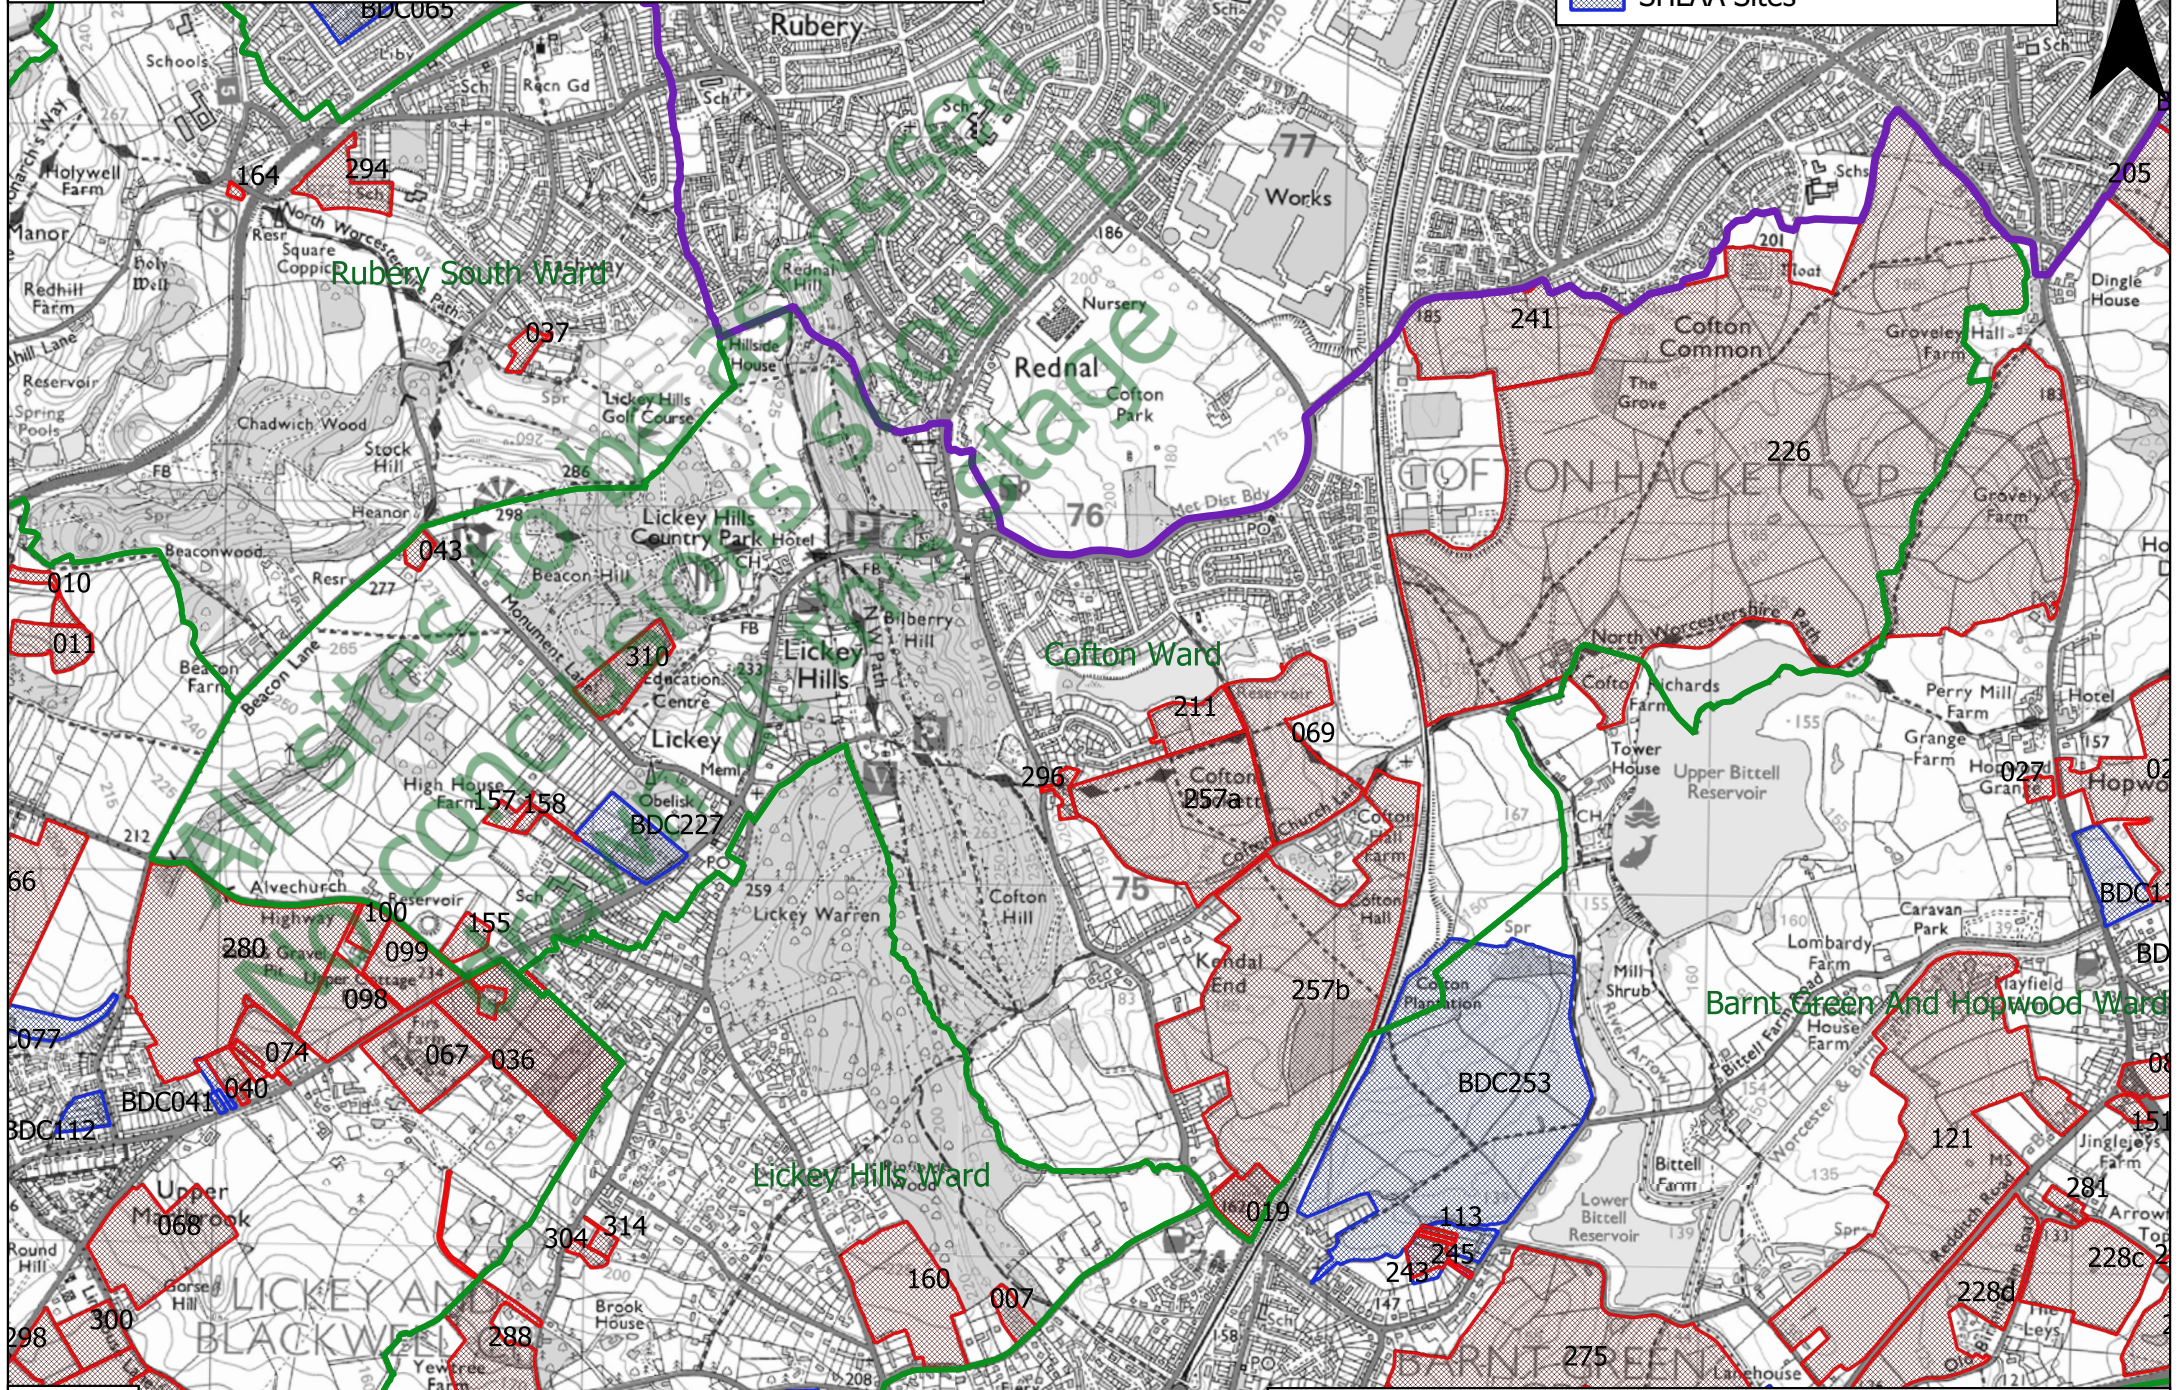

Cofton Ward

- Call for Sites Submissions 2019
- SHLAA Sites

1:20327