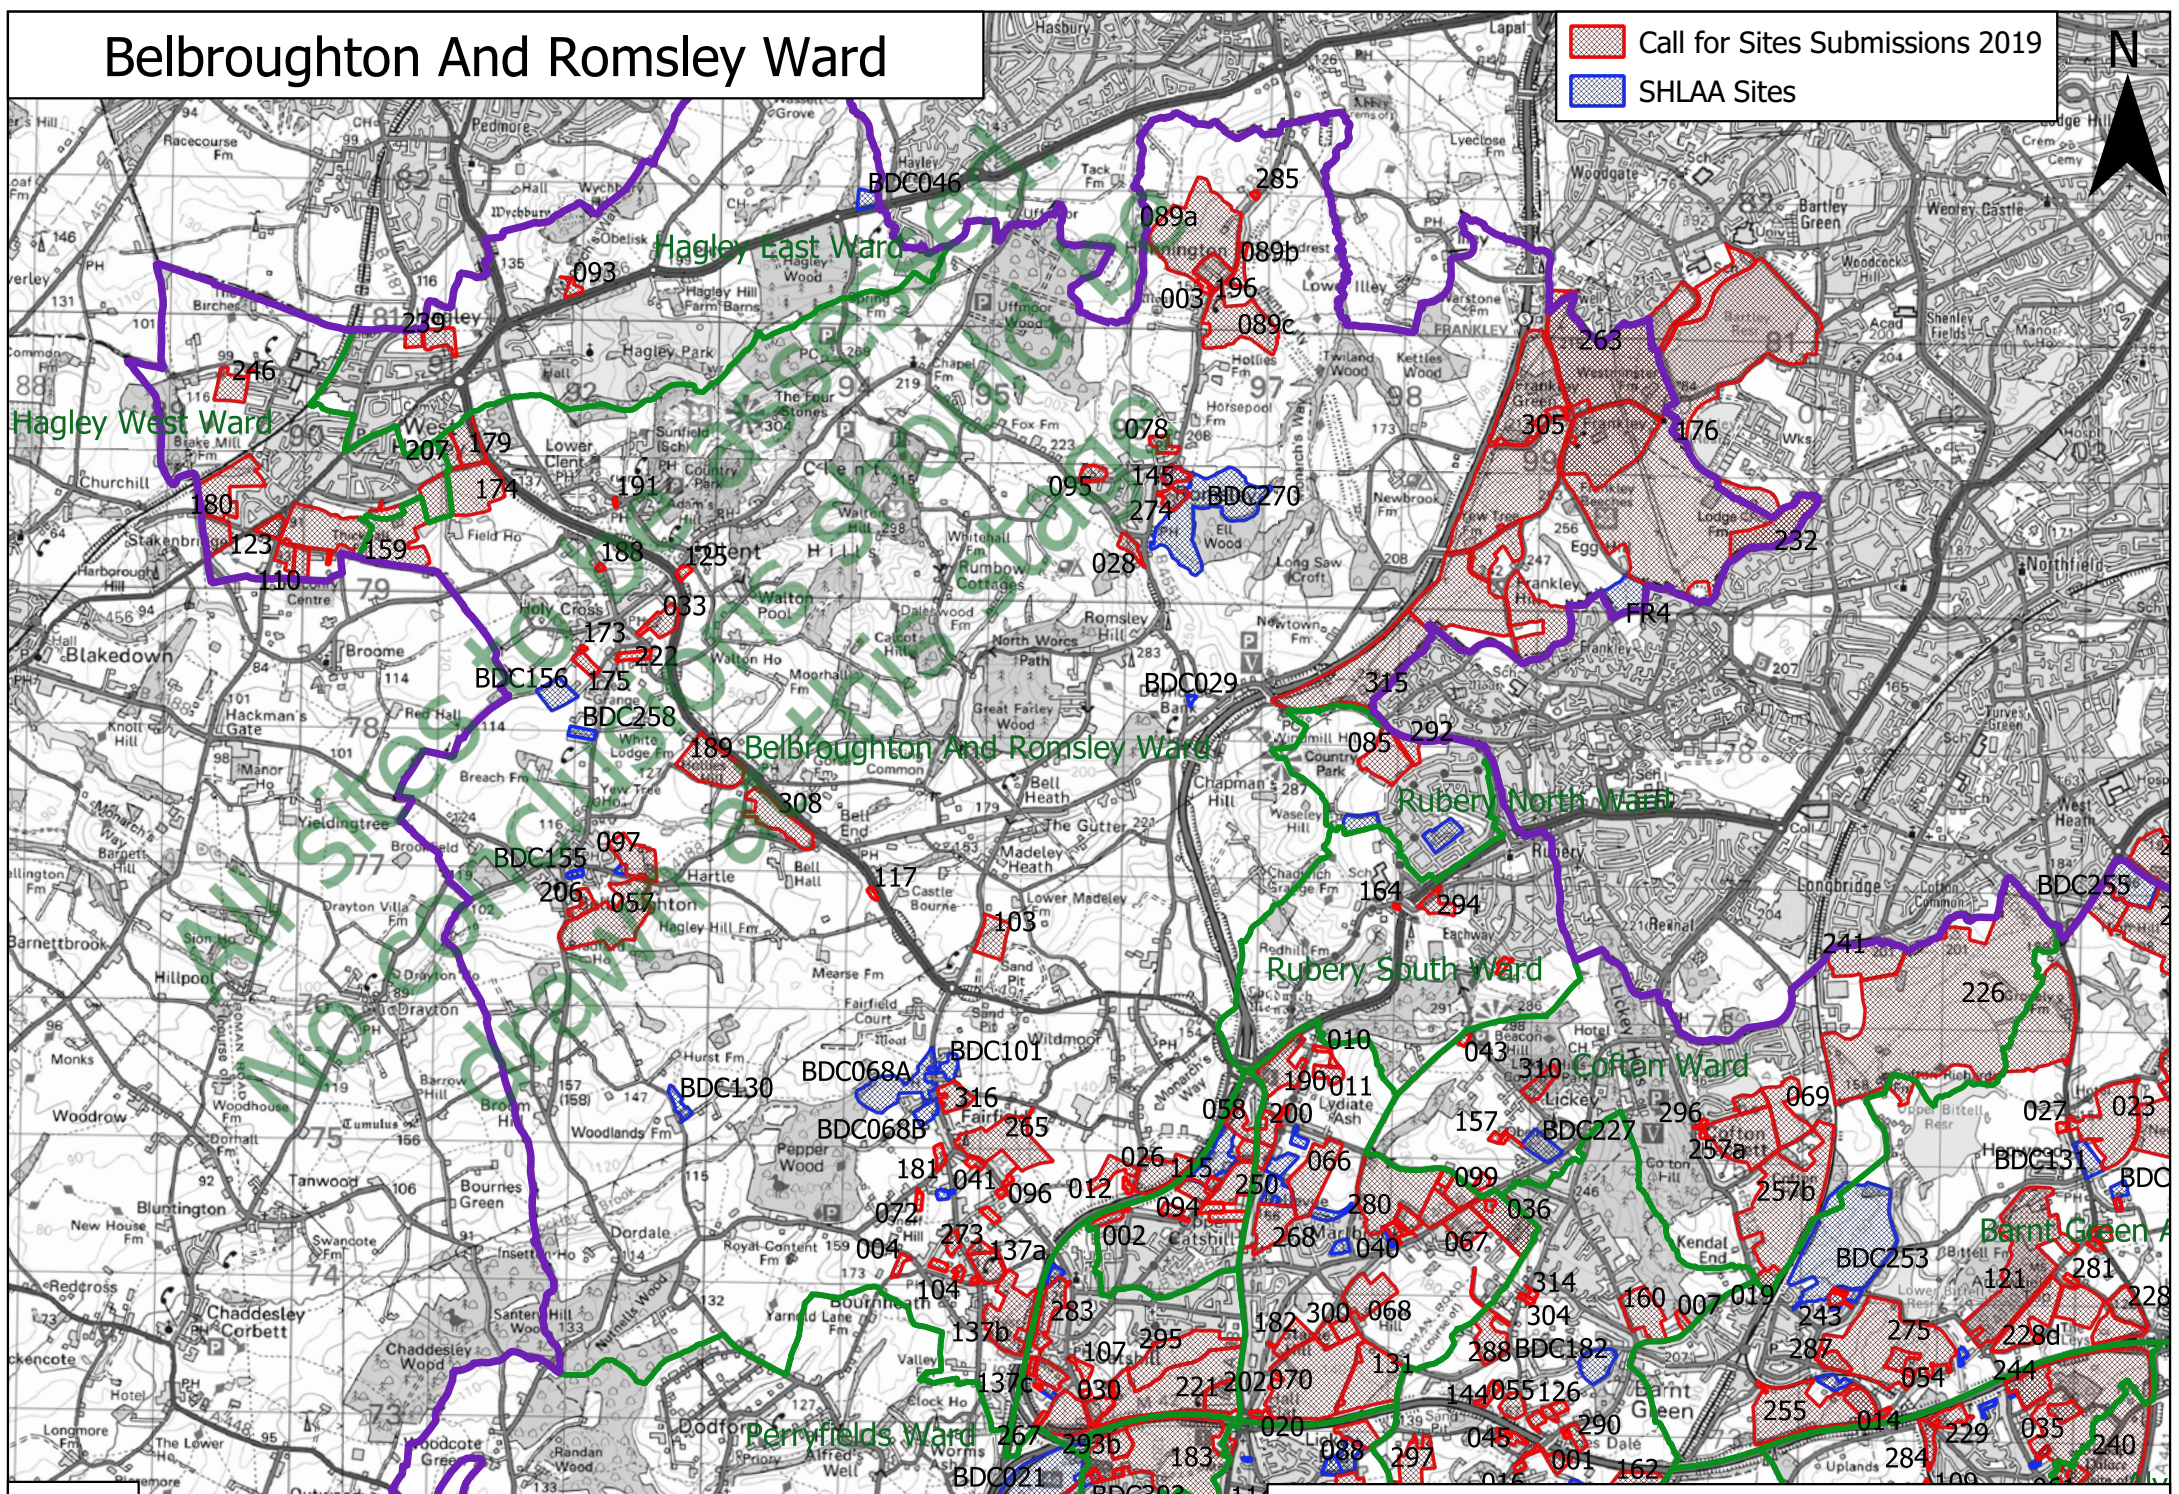

# Belbroughton And Romsley Ward

-  Call for Sites Submissions 2019
-  SHLAA Sites

1:55120