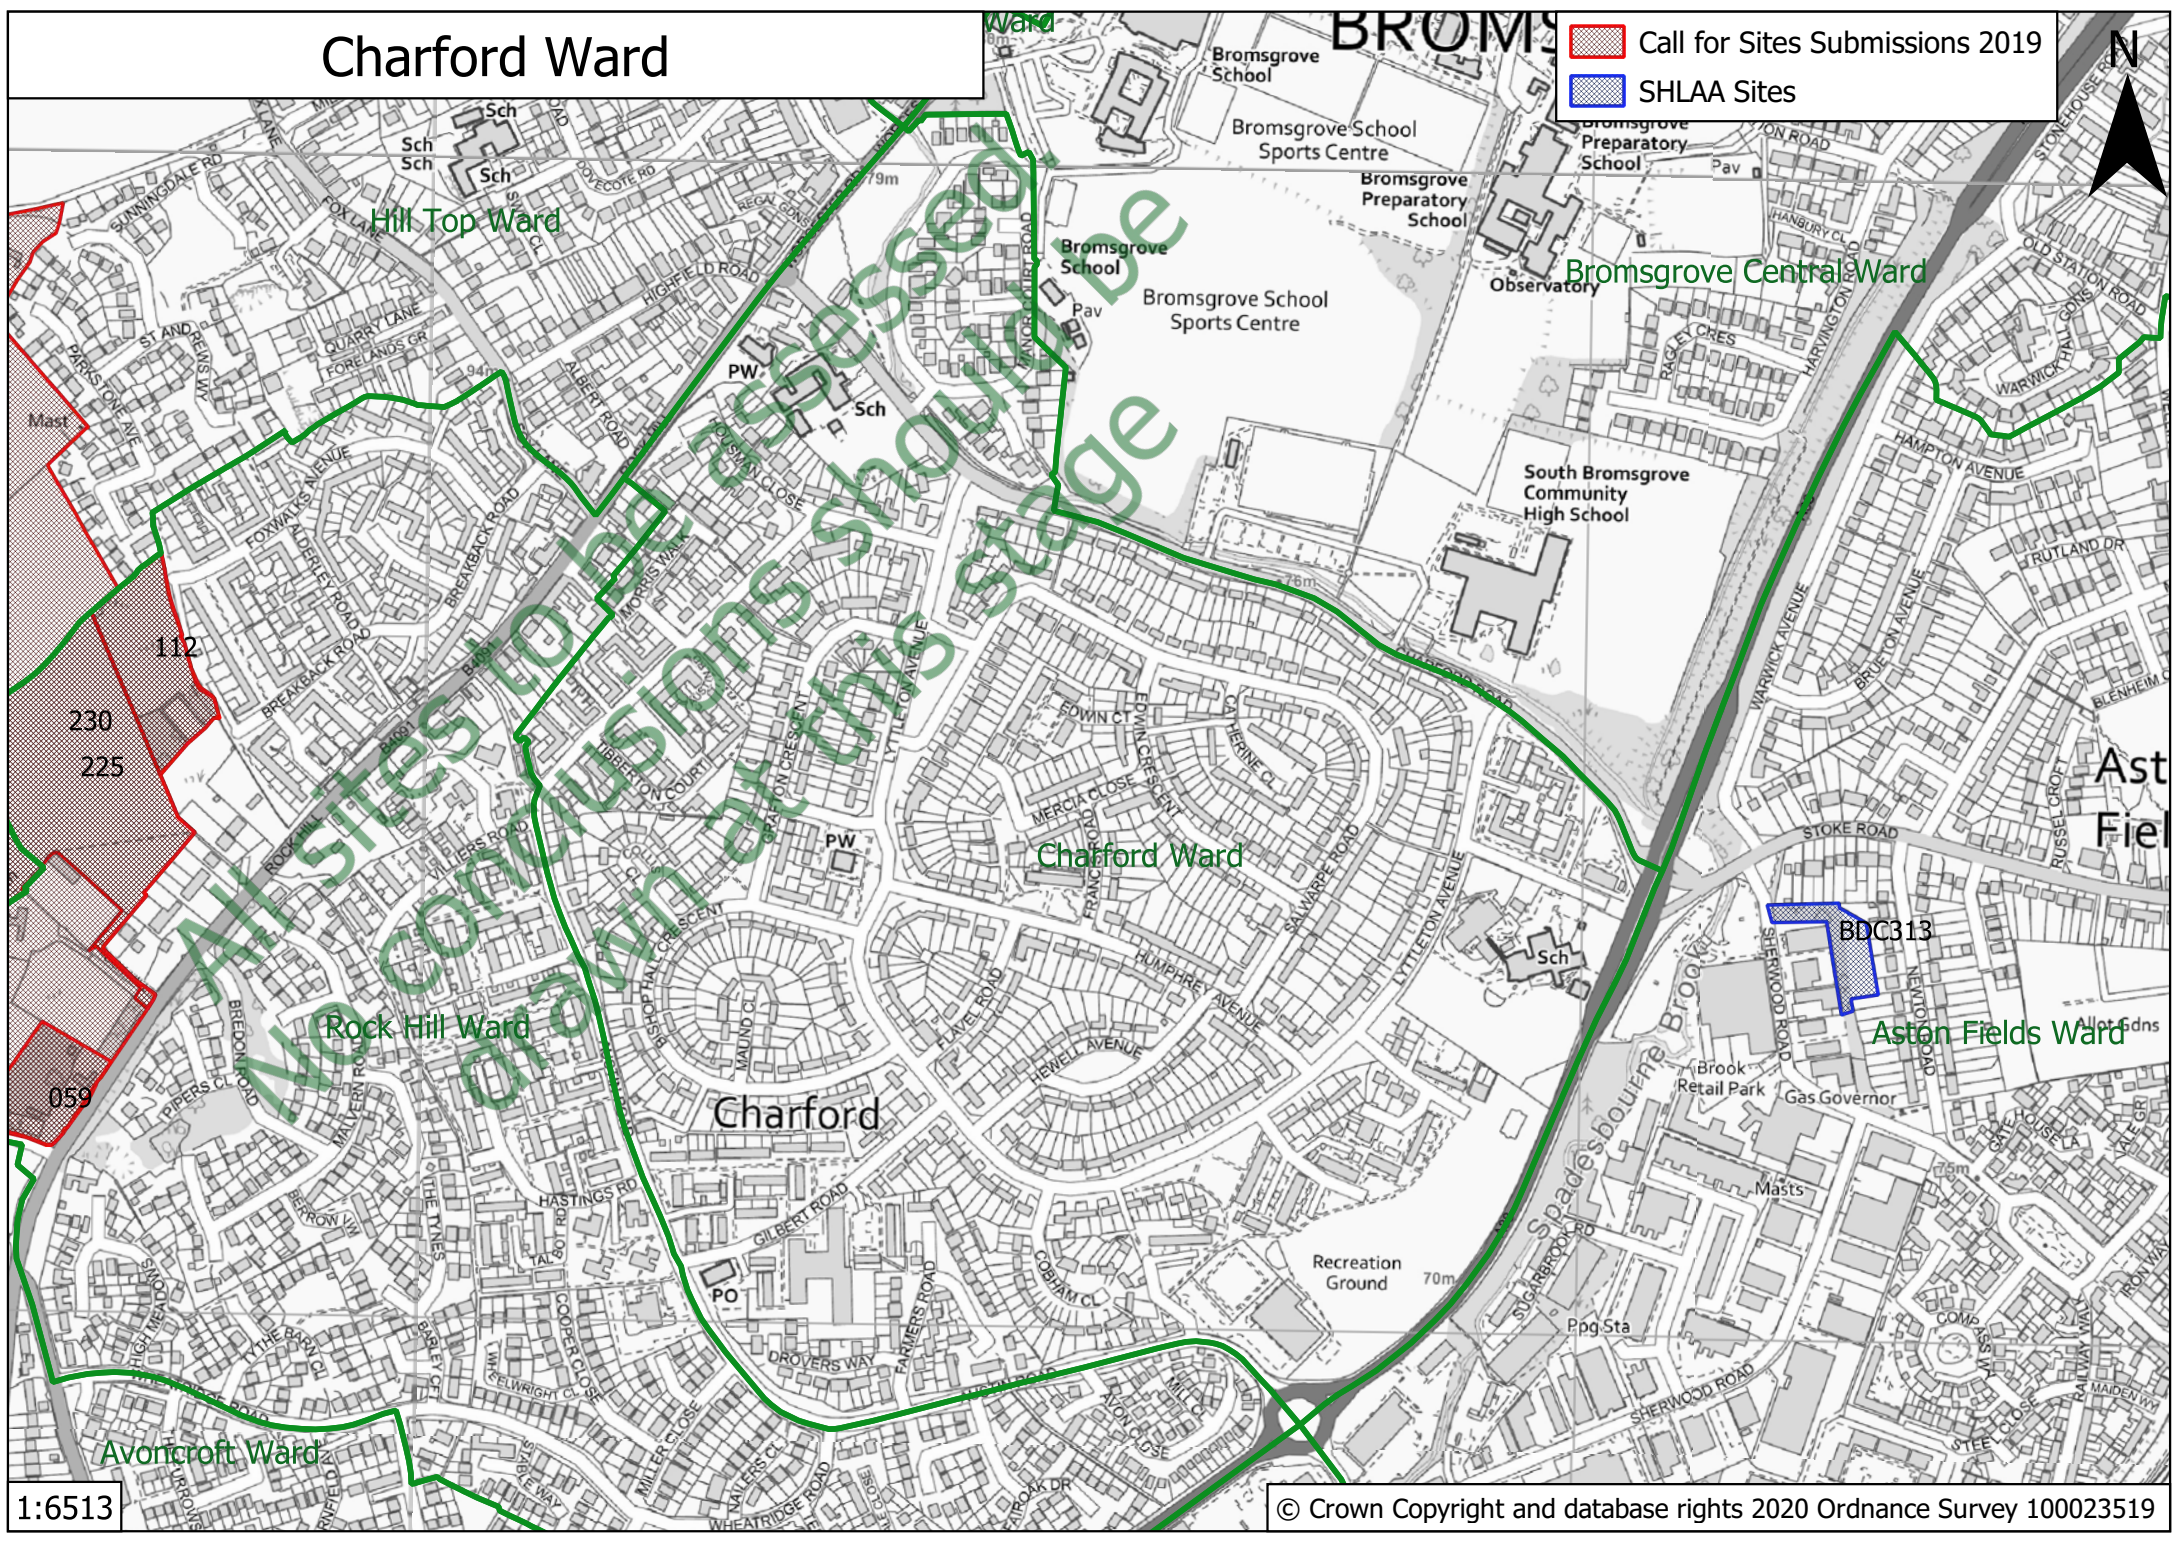

Charford Ward

- Call for Sites Submissions 2019
- SHLAA Sites

1:6513

© Crown Copyright and database rights 2020 Ordnance Survey 100023519