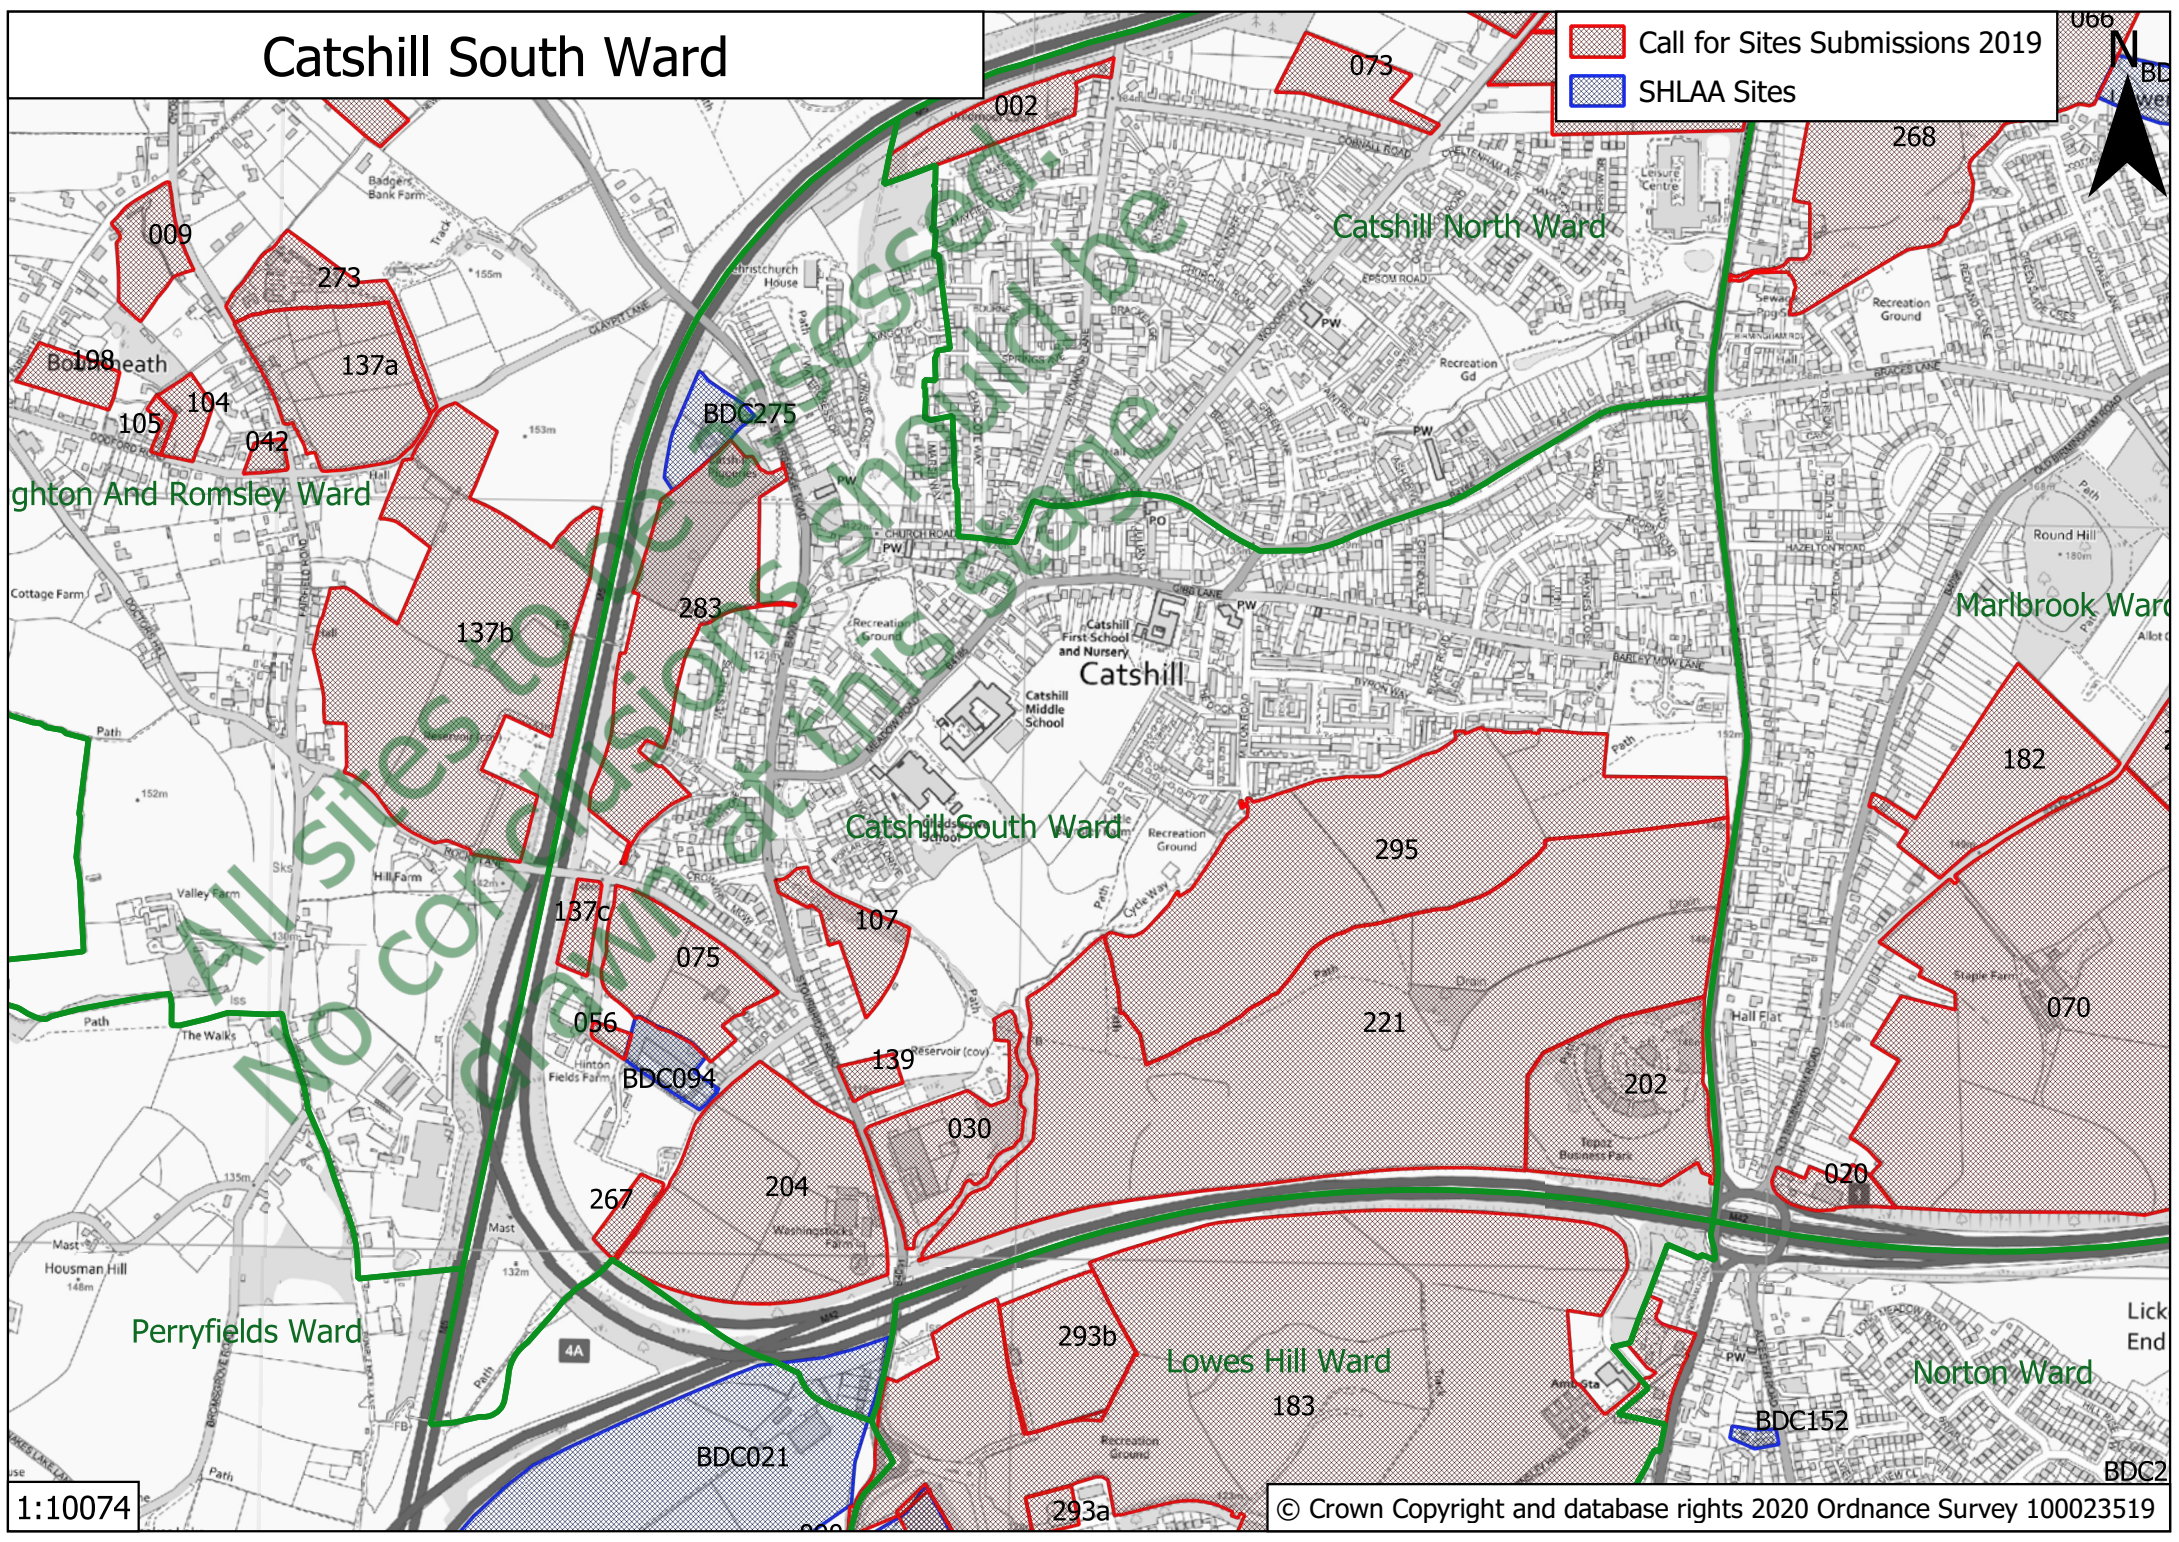

# Catshill South Ward

-  Call for Sites Submissions 2019
-  SHLAA Sites

1:10074

© Crown Copyright and database rights 2020 Ordnance Survey 100023519