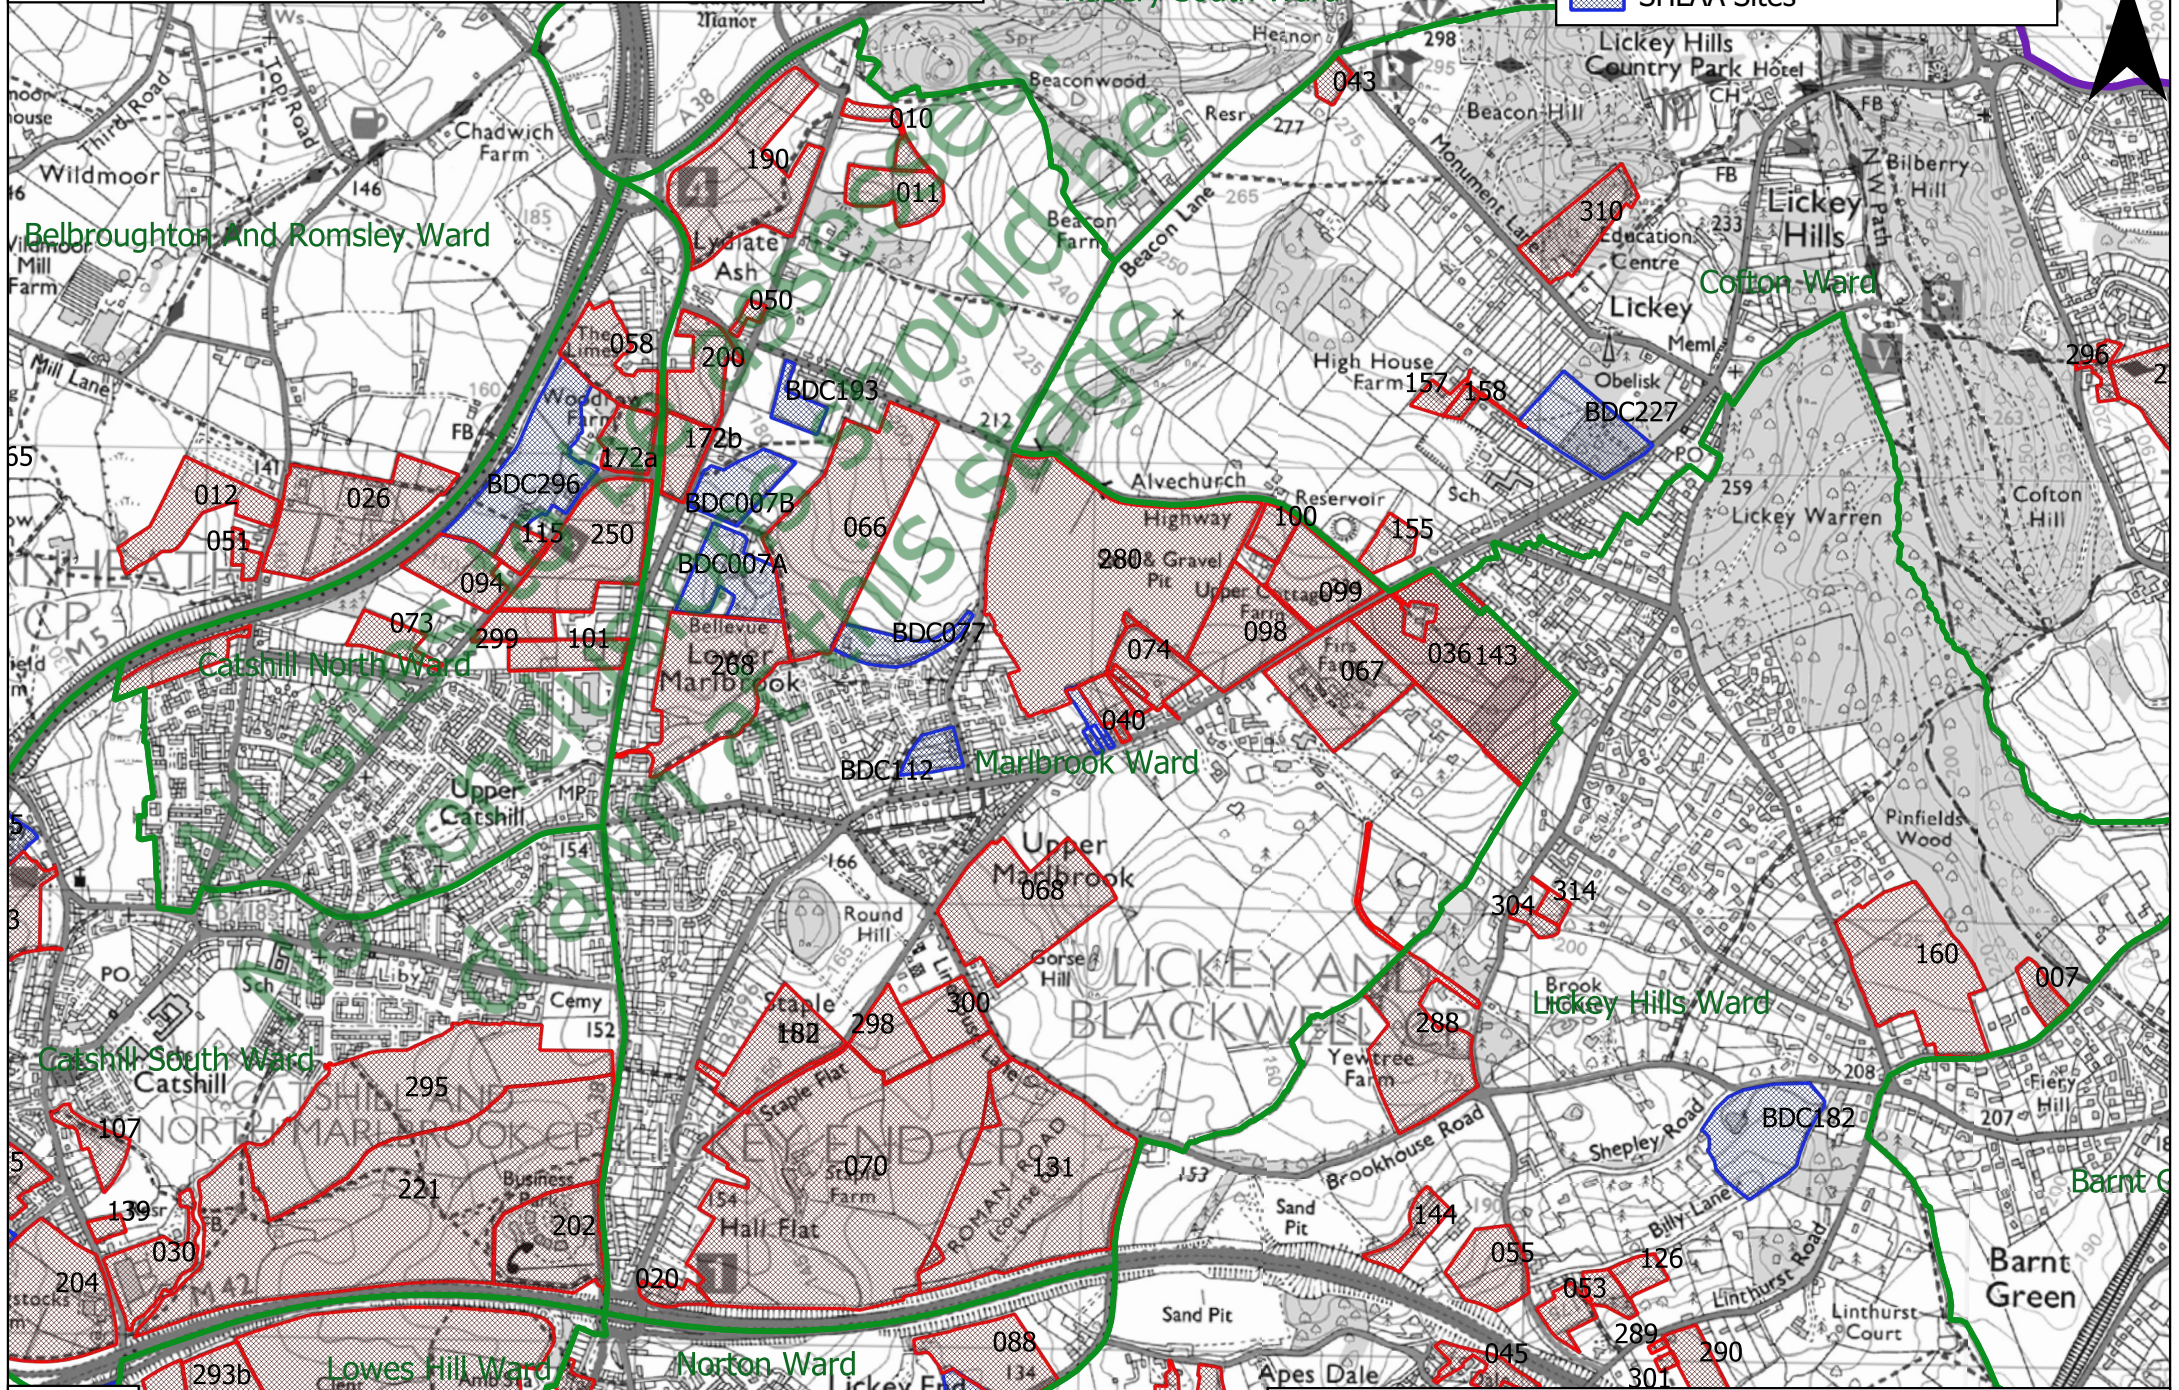

Marlbrook Ward

- Call for Sites Submissions 2019
- SHLAA Sites

N

1:17033