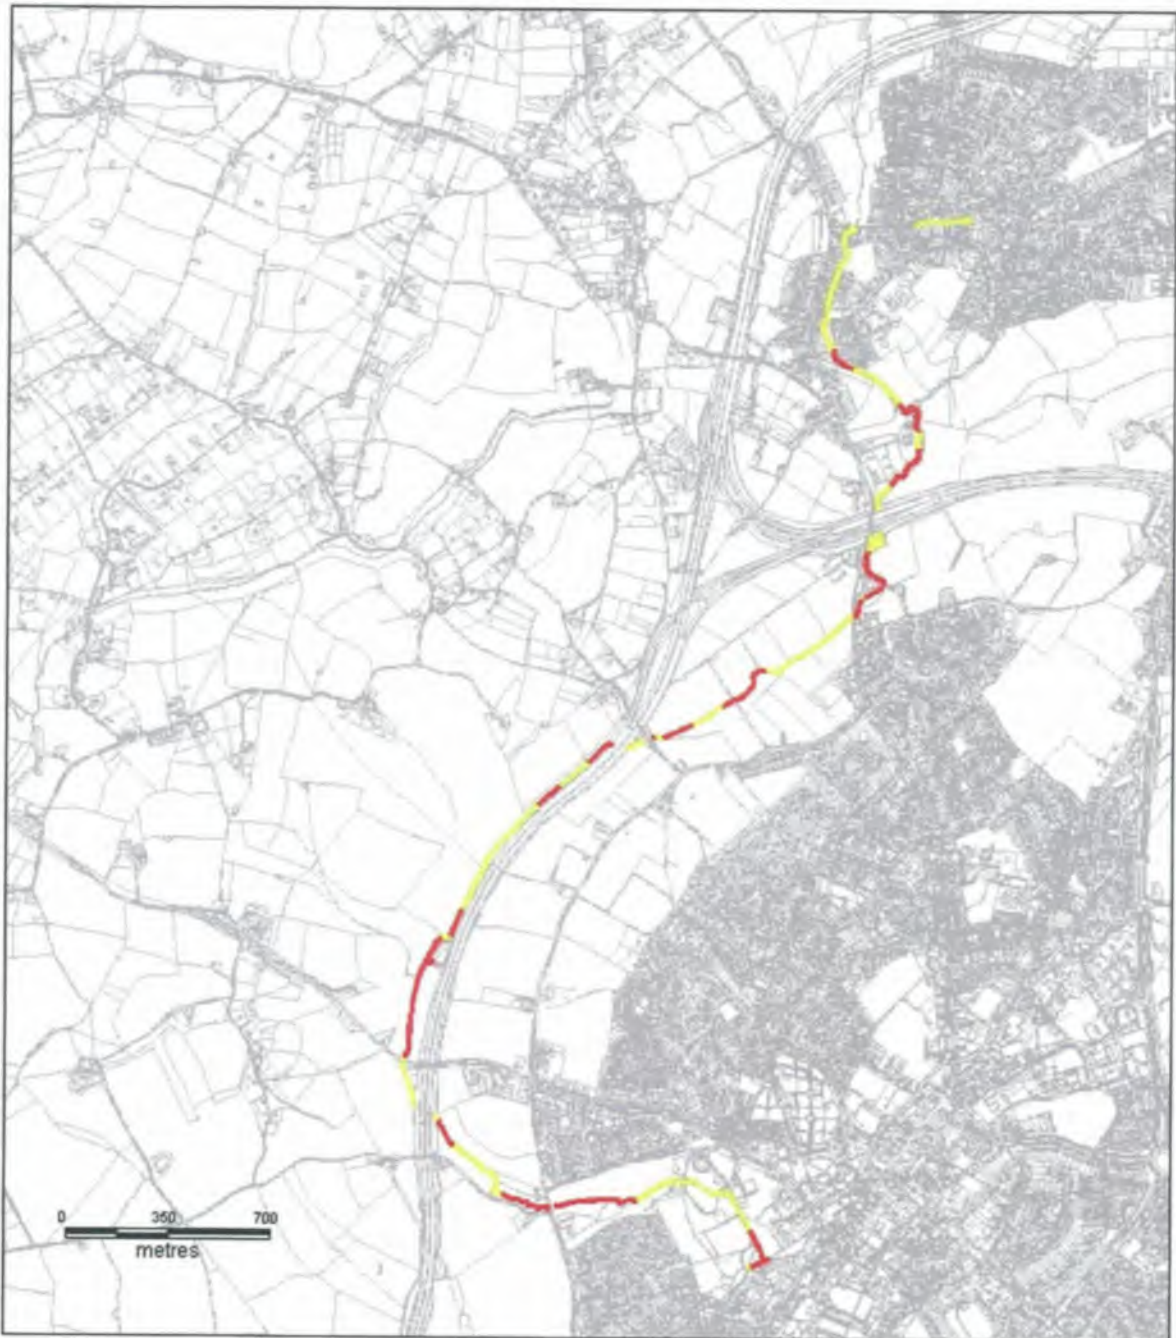

Figure 8 - Battlefield Brook Extended Catchment, Bromsgrove

Red circles show existing water vole records
(Worcestershire Biological records Centre)

Battlefield Brook Water Vole Surveys 2008

Produced: July 2008

Reproduced by permission of Ordnance Survey on behalf of HMSO.
© Crown Copyright and database right 2006.
All rights reserved. Ordnance Survey Licence Number 100036340.

www.worcestershirowildlifeconsultancy.org
Tel 01905 754909

Figure 9 - Presence (red)/Absence (yellow) of water voles. Presence areas calculated from 50m buffer of field signs.

Battlefield Brook Water Vole Surveys 2008

- Water voles present
- Water voles absent

Produced: July 2008