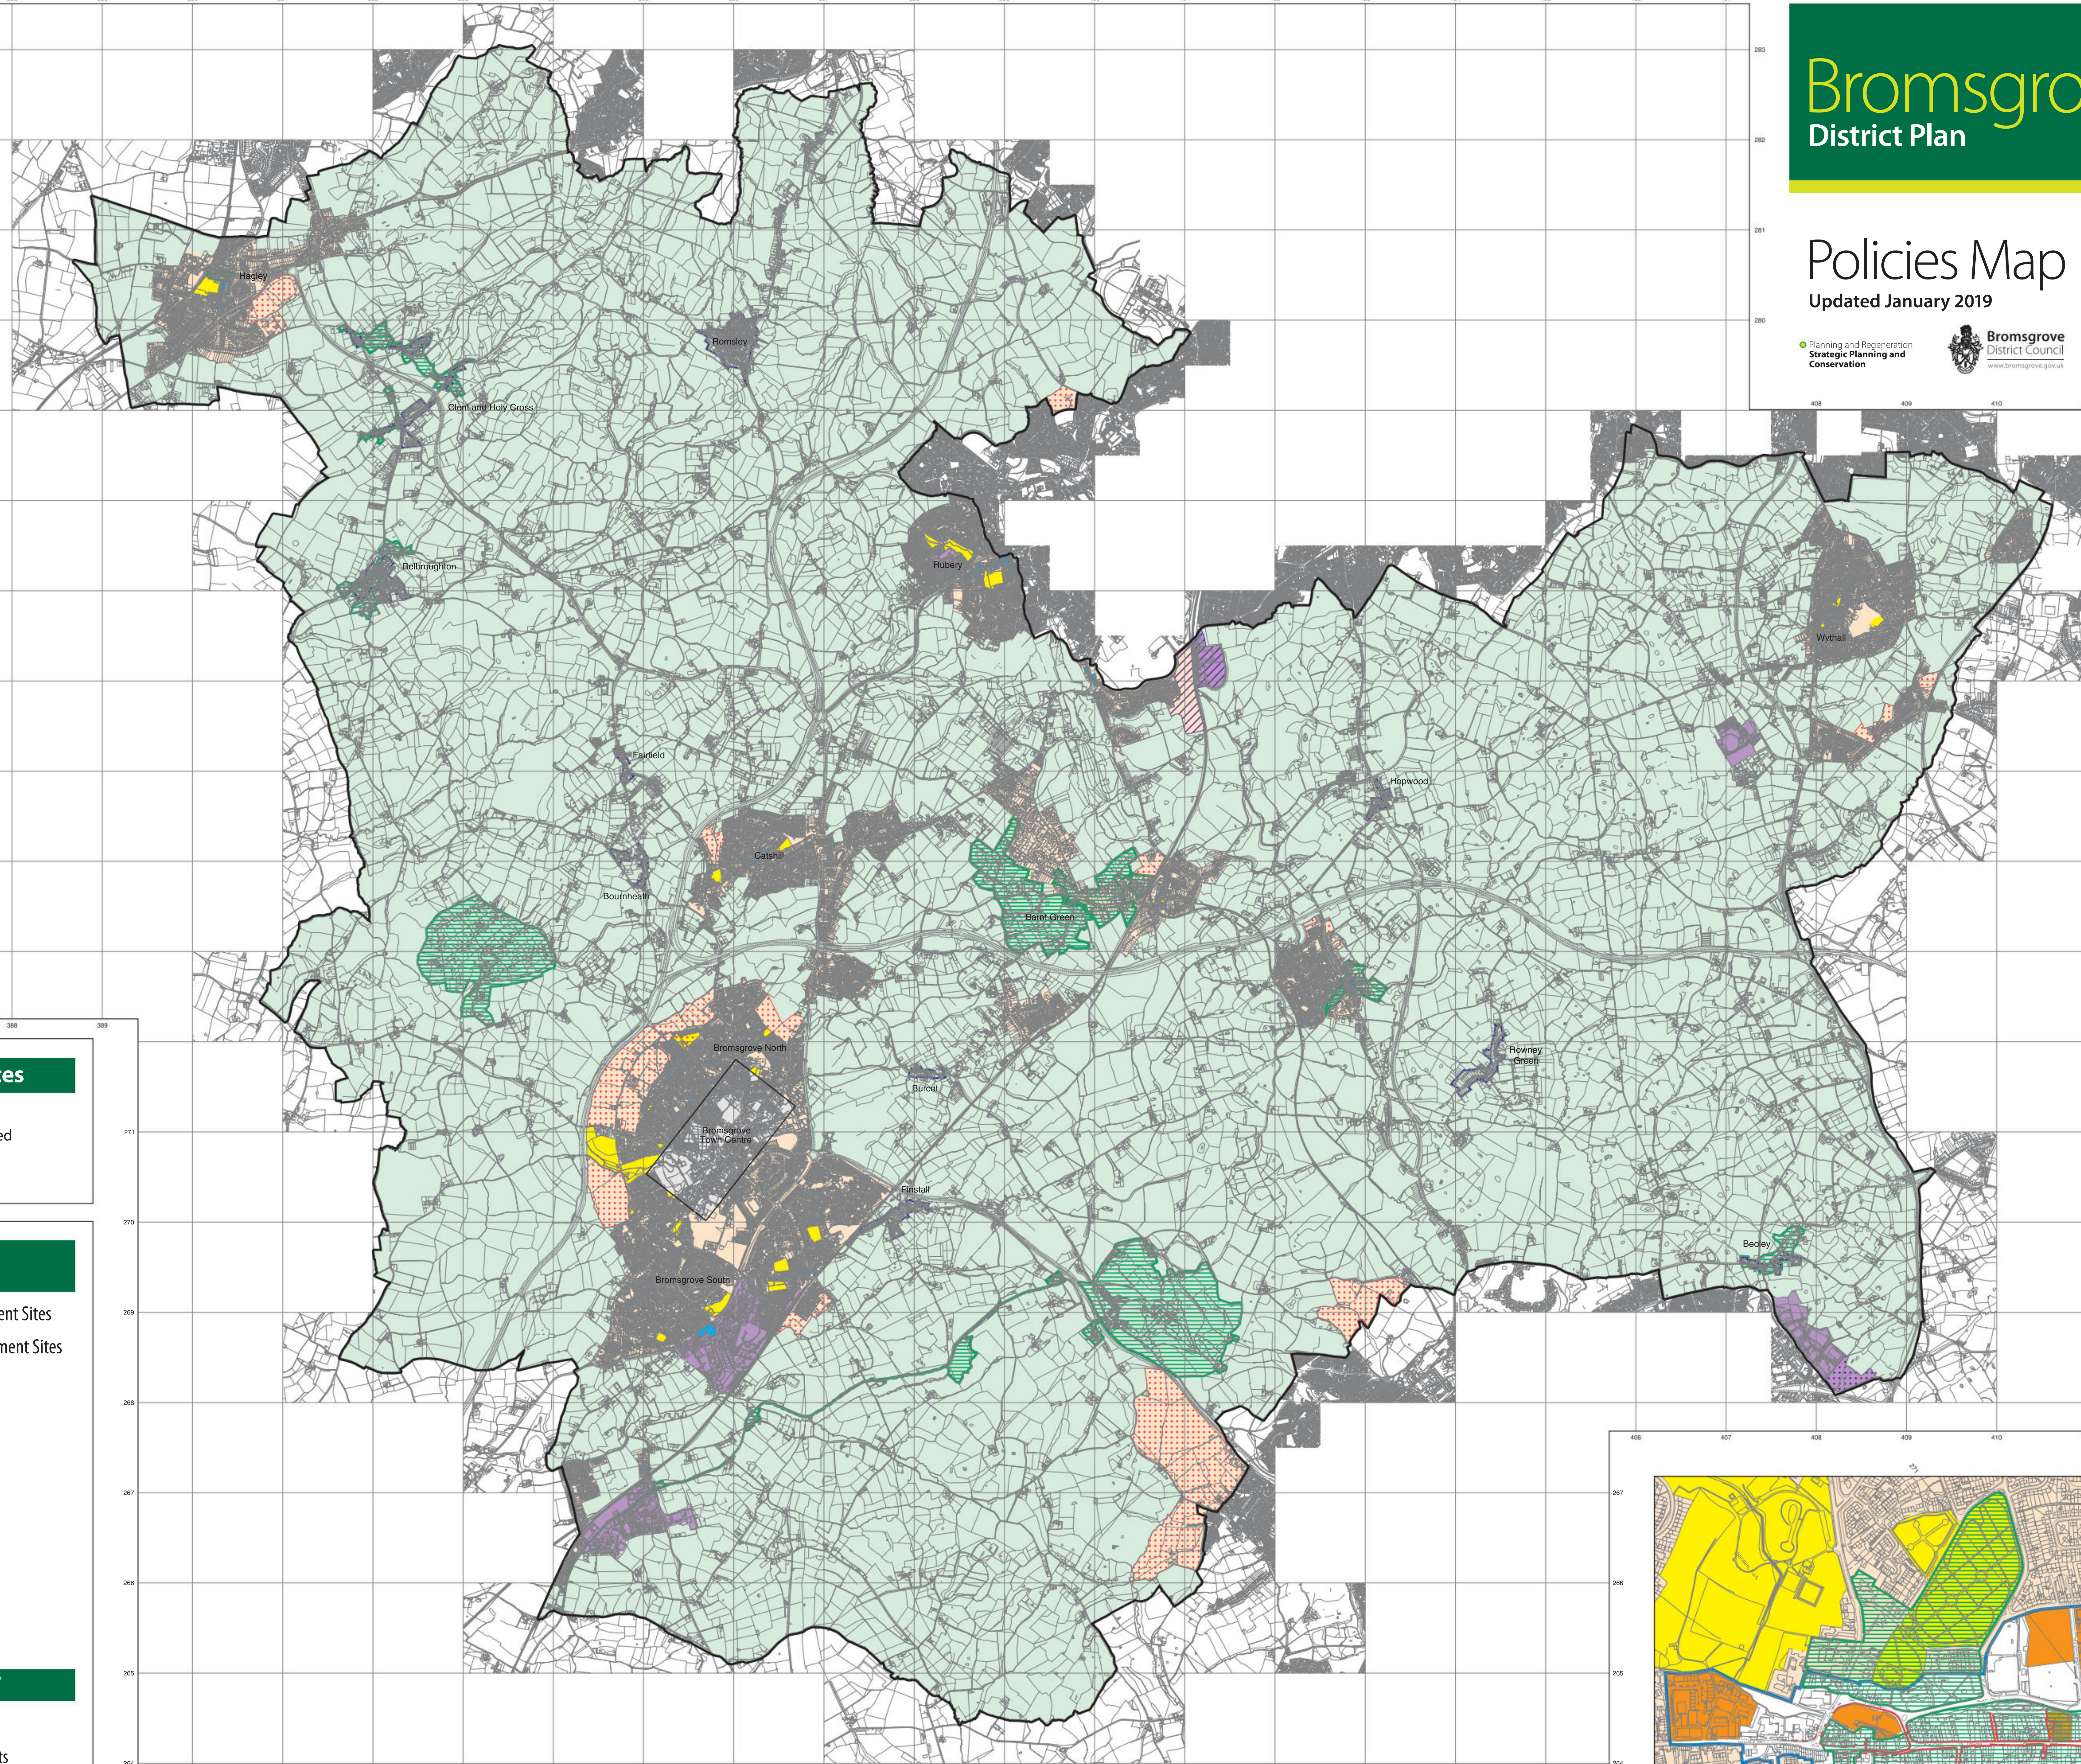

Bromsgrove District Plan

Policies Map

Updated January 2019

Schedule of updates

January 2019
Dodford Conservation Area extended

July 2017
Beoley Conservation Area extended

KEY

- Residential Development Sites
- Employment Development Sites
- Longbridge AAP
- District Boundary
- Employment
- Green Belt
- Conservation Area
- Open Space
- Residential Area
- Shopping
- Village Envelopes

TOWN CENTRE INSET

- Town Centre Zone
- Primary Shopping Streets
- Secondary Shopping Streets
- Development Opportunities

© Crown Copyright and database rights 2019
Ordnance Survey 100023019
Scale 1:25,000