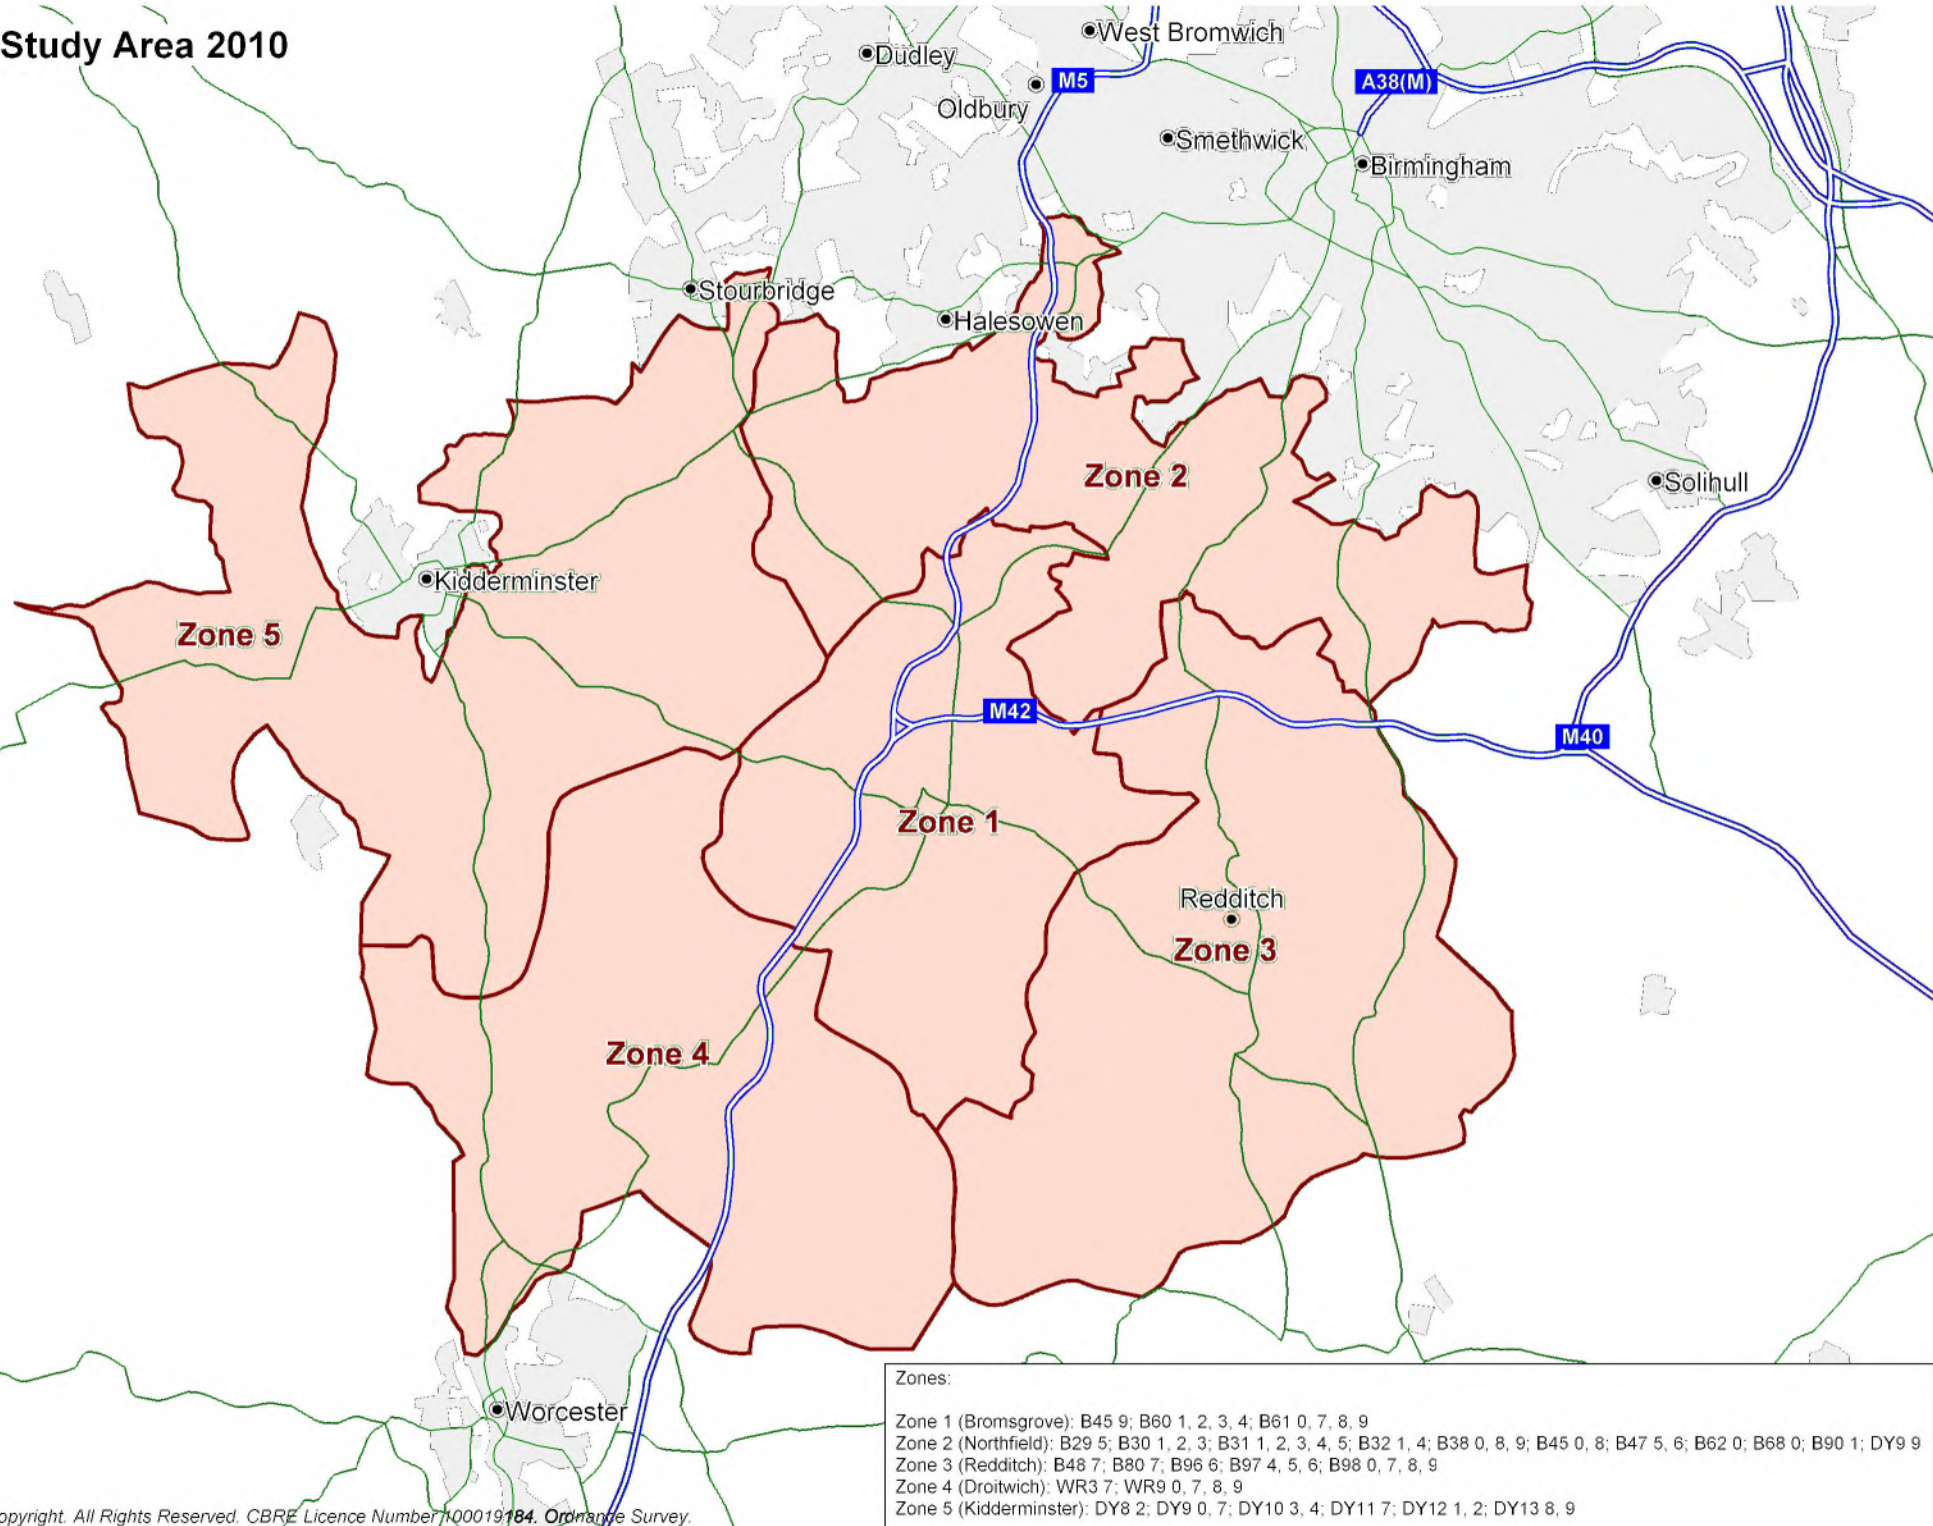

Bromsgrove Study Area 2010

Zones:

Zone 1 (Bromsgrove):	B45 9; B60 1, 2, 3, 4; B61 0, 7, 8, 9
Zone 2 (Northfield):	B29 5; B30 1, 2, 3; B31 1, 2, 3, 4, 5; B32 1, 4; B38 0, 8, 9; B45 0, 8; B47 5, 6; B62 0; B68 0; B90 1; DY9 9
Zone 3 (Redditch):	B48 7; B80 7; B96 6; B97 4, 5, 6; B98 0, 7, 8, 9
Zone 4 (Droitwich):	WR3 7; WR9 0, 7, 8, 9
Zone 5 (Kidderminster):	DY8 2; DY9 0, 7; DY10 3, 4; DY11 7; DY12 1, 2; DY13 8, 9