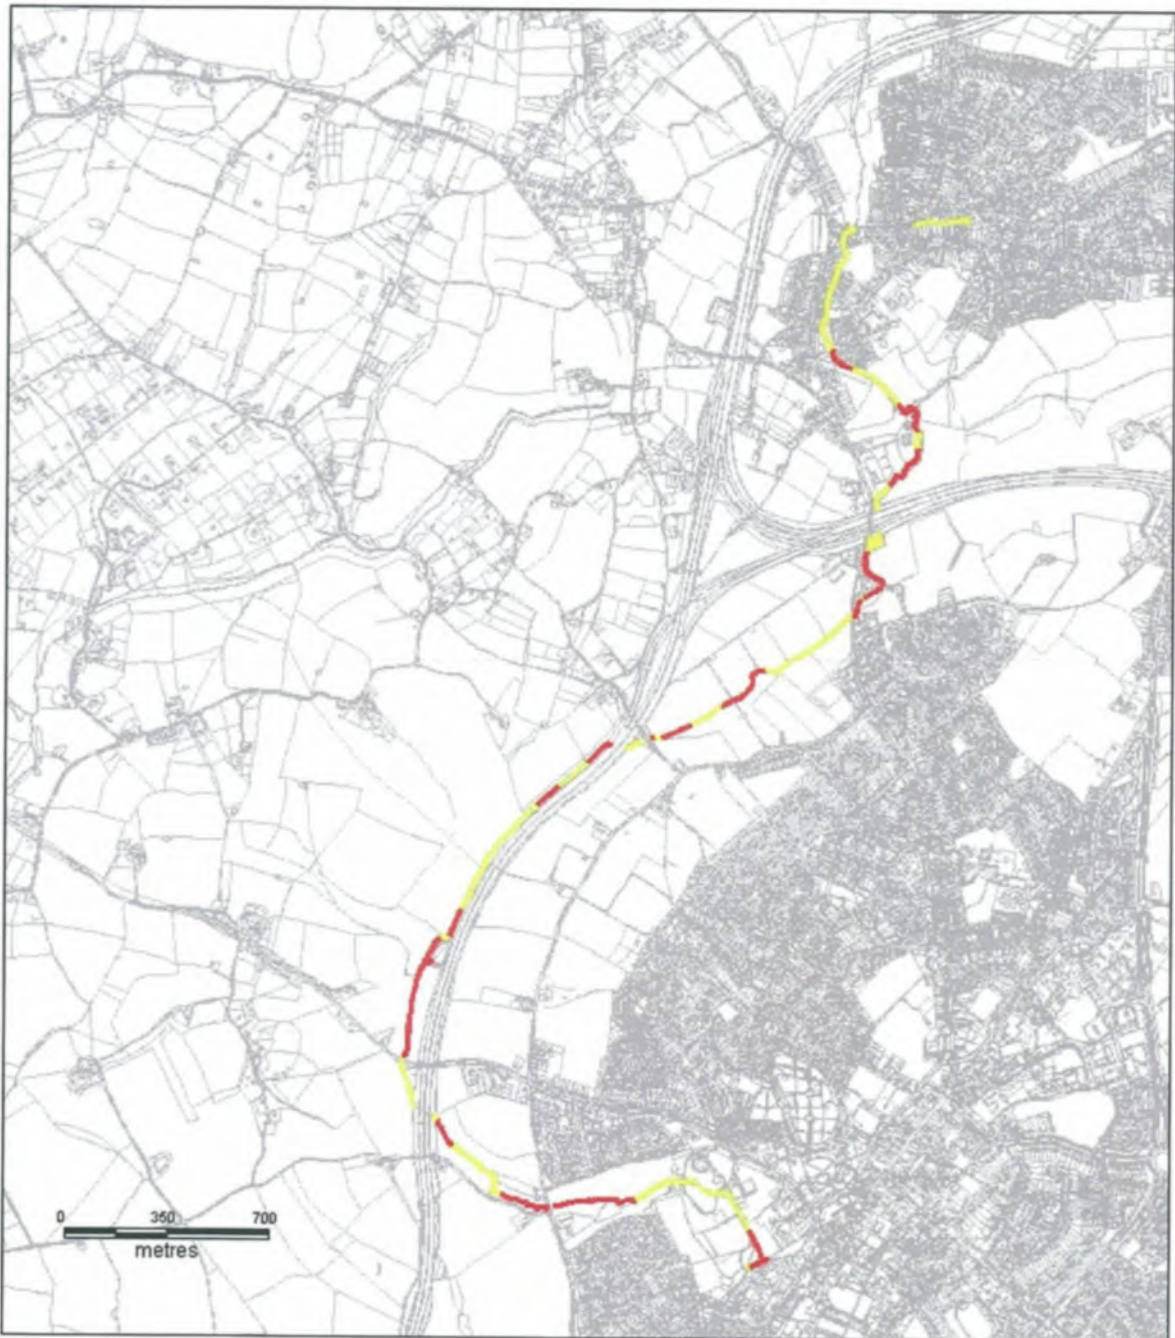

Figure 8 - Battlefield Brook Extended Catchment, Bromsgrove
Red circles show existing water vole records
(Worcestershire Biological records Centre)

Battlefield Brook Water Vole Surveys 2008

Produced: July 2008

Reproduced by permission of Ordnance Survey on behalf of HMSO.
© Crown Copyright and database right 2006.
All rights reserved. Ordnance Survey Licence Number 100036340.

www.worcestershirowildlifeconsultancy.org
Tel 01905 754909

Figure 9 - Presence (red)/Absence (yellow) of water voles. Presence areas calculated from 50m buffer of field signs.

Battlefield Brook Water Vole Surveys 2008

- Water voles present
- Water voles absent

Produced: July 2008