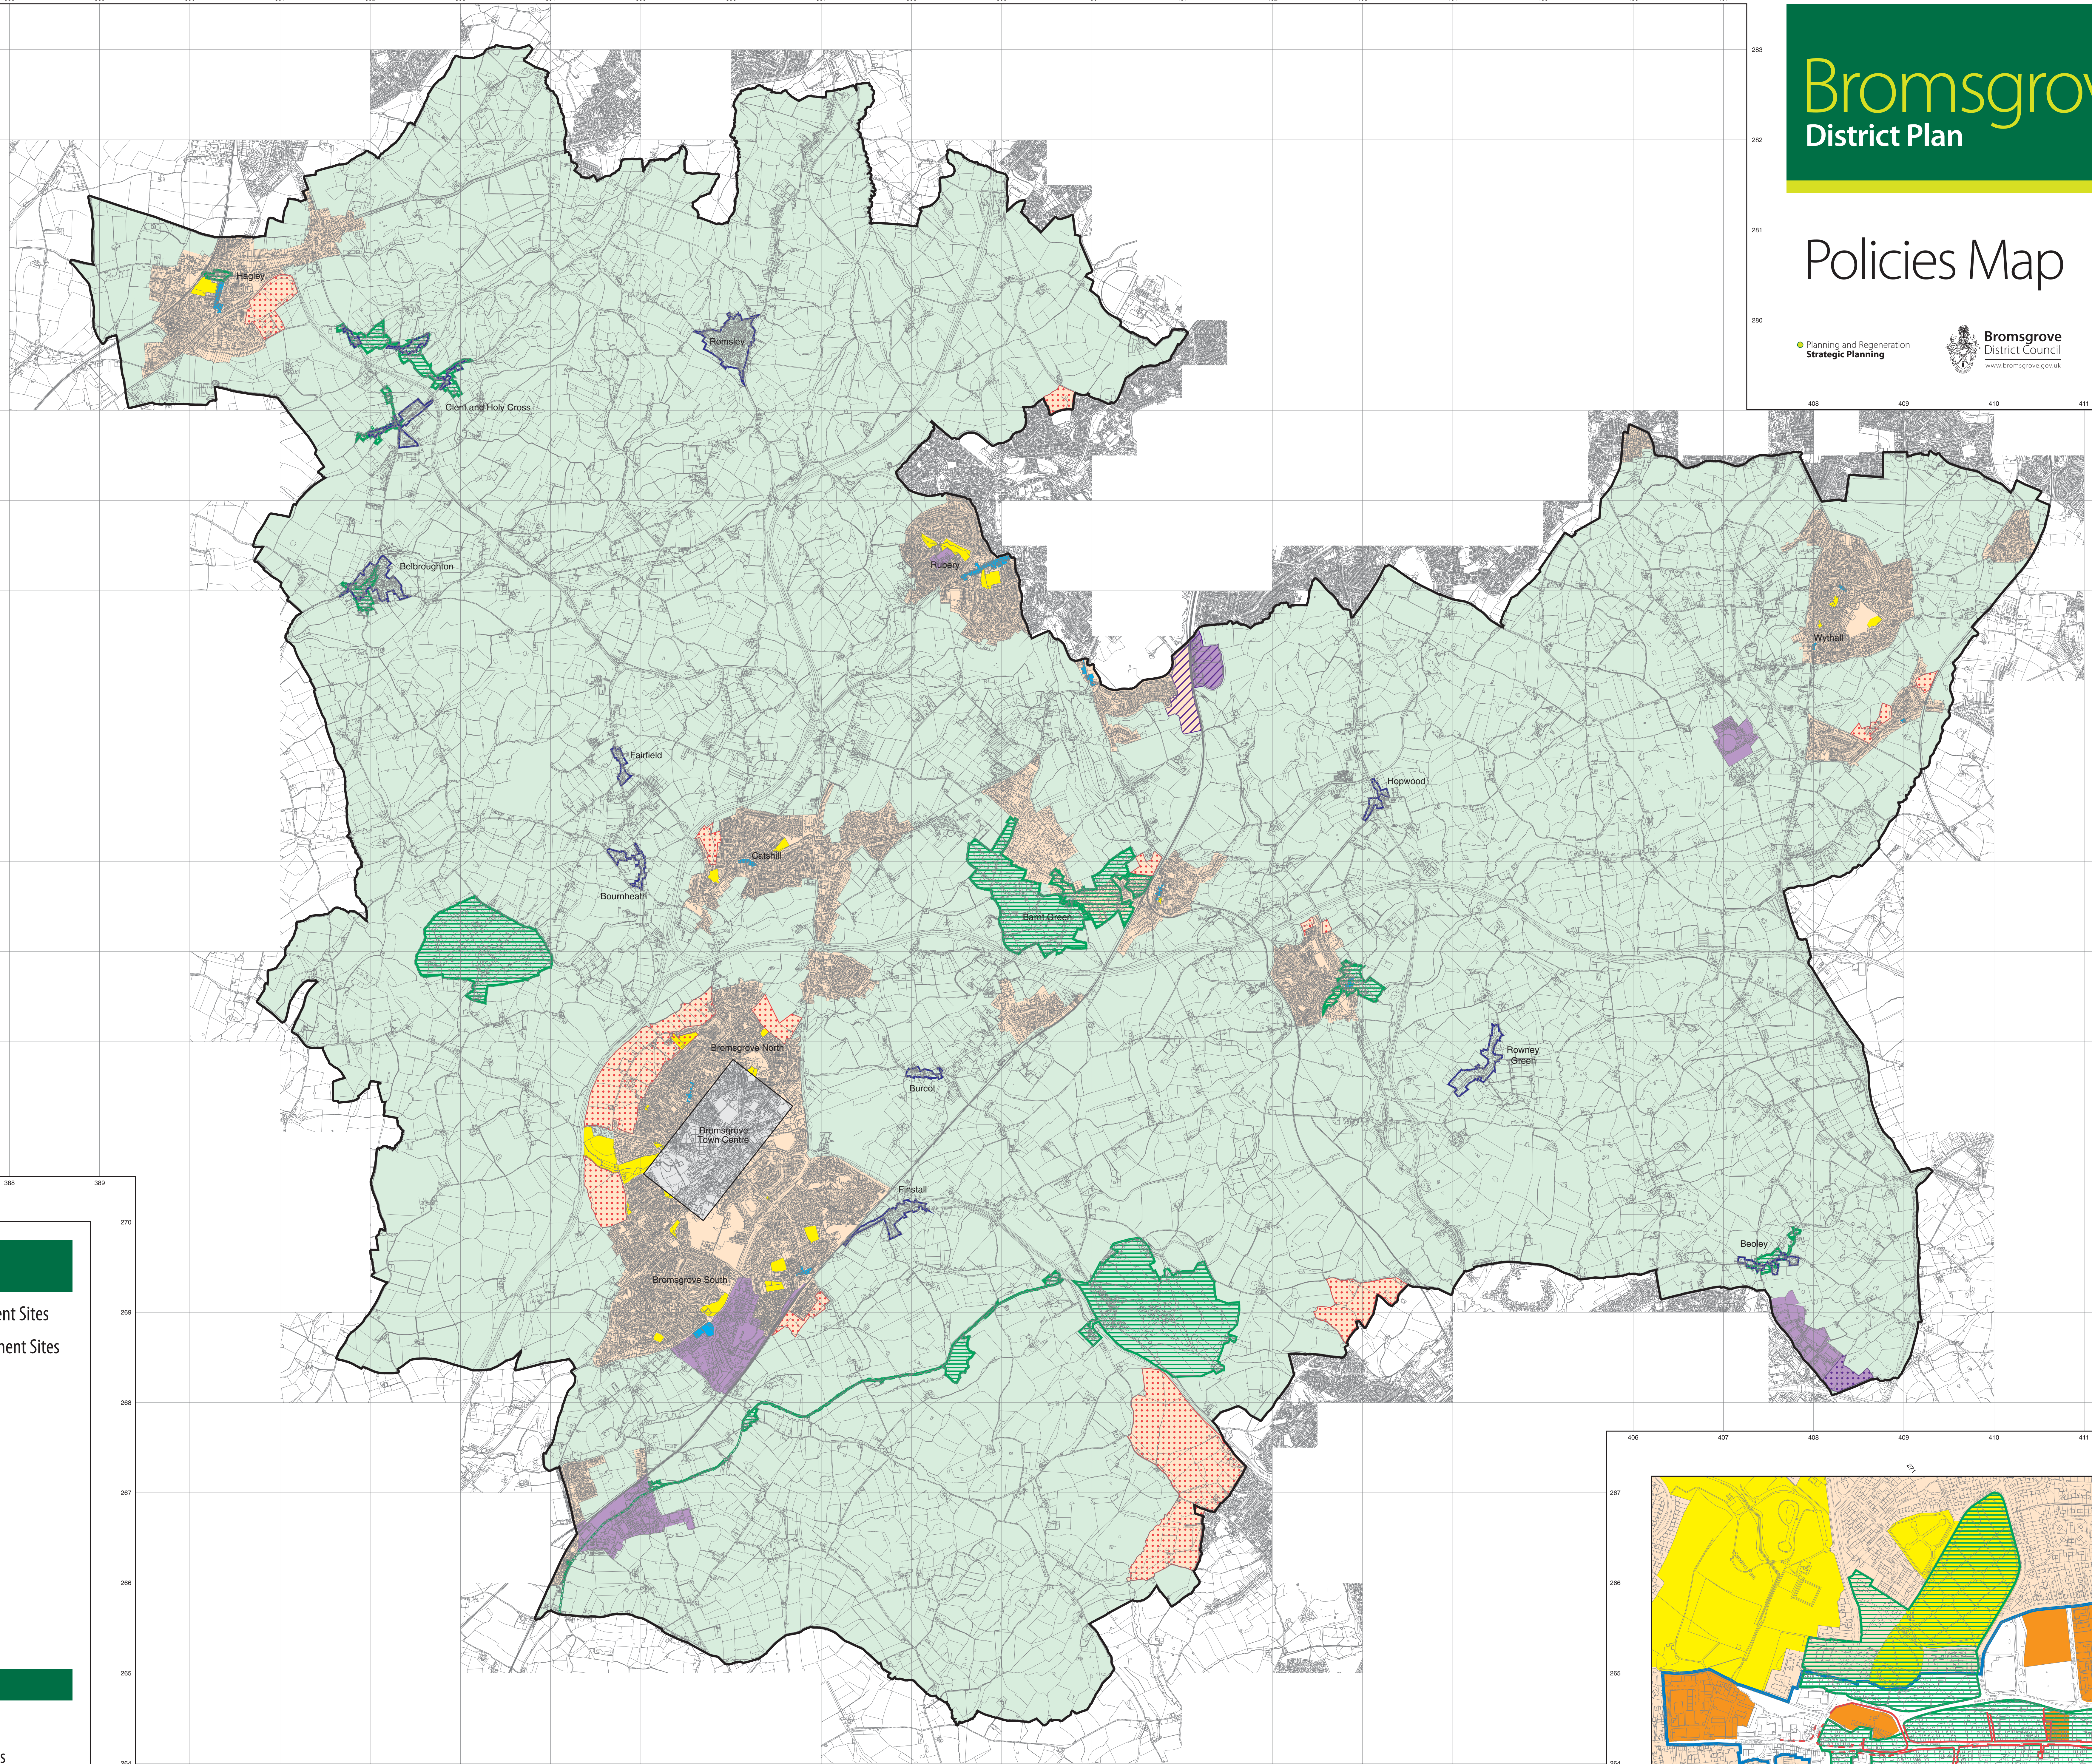

Bromsgrove District Plan

Policies Map

Planning and Regeneration
Strategic Planning

KEY

- Residential Development Sites
- Employment Development Sites
- Longbridge AAP
- District Boundary
- Employment
- Green Belt
- Conservation Area
- Open Space
- Residential Area
- Shopping
- Village Envelopes

TOWN CENTRE INSET

- Town Centre Zone
- Primary Shopping Streets
- Secondary Shopping Streets
- Development Opportunities

© Crown Copyright and database rights 2013
Ordnance Survey 100023019
Scale 1:25,000