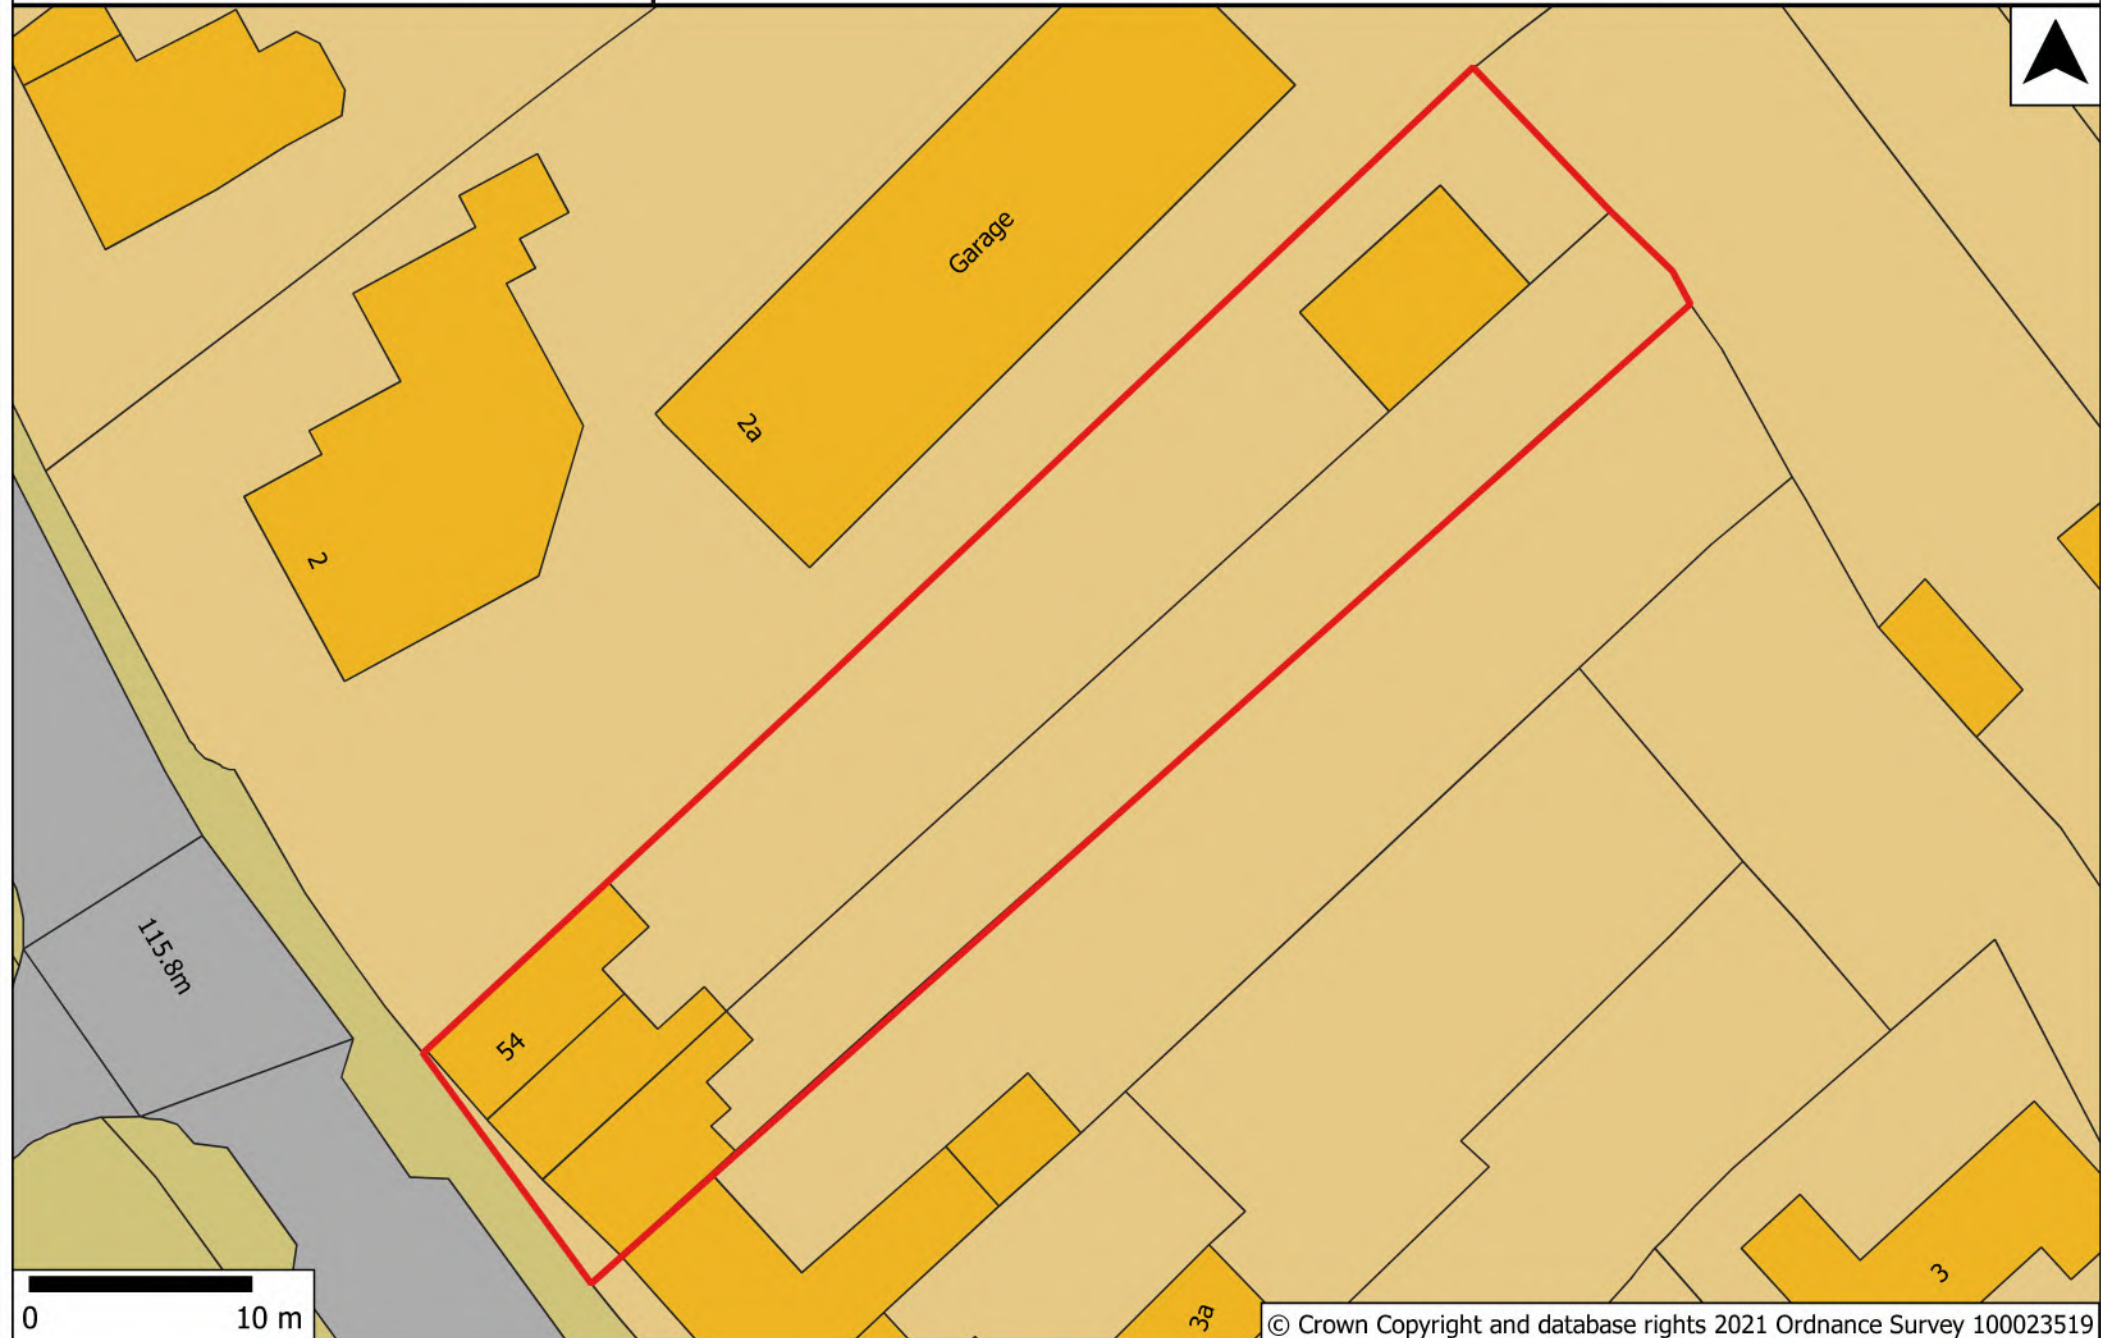

© Crown Copyright and database rights 2021 Ordnance Survey 100023519

0 10 m

DRAYTON COURT

85.0m

Site Address: The Birches, New Road, Bromsgrove, B60 2LB
Site Reference: BBLR03

Bromsgrove Land Register for
Bromsgrove Borough

**Brownfield Land Register for
Bromsgrove Borough**

Site Reference: BBLR05
Site Address: 7 & 9 Worcester Road, Bromsgrove

**Brownfield Land Register for
Bromsgrove Borough**

Site Reference: BBLR08
Site Address: The Greyhound, 30 Rock Hill, Bromsgrove, B61 7LR