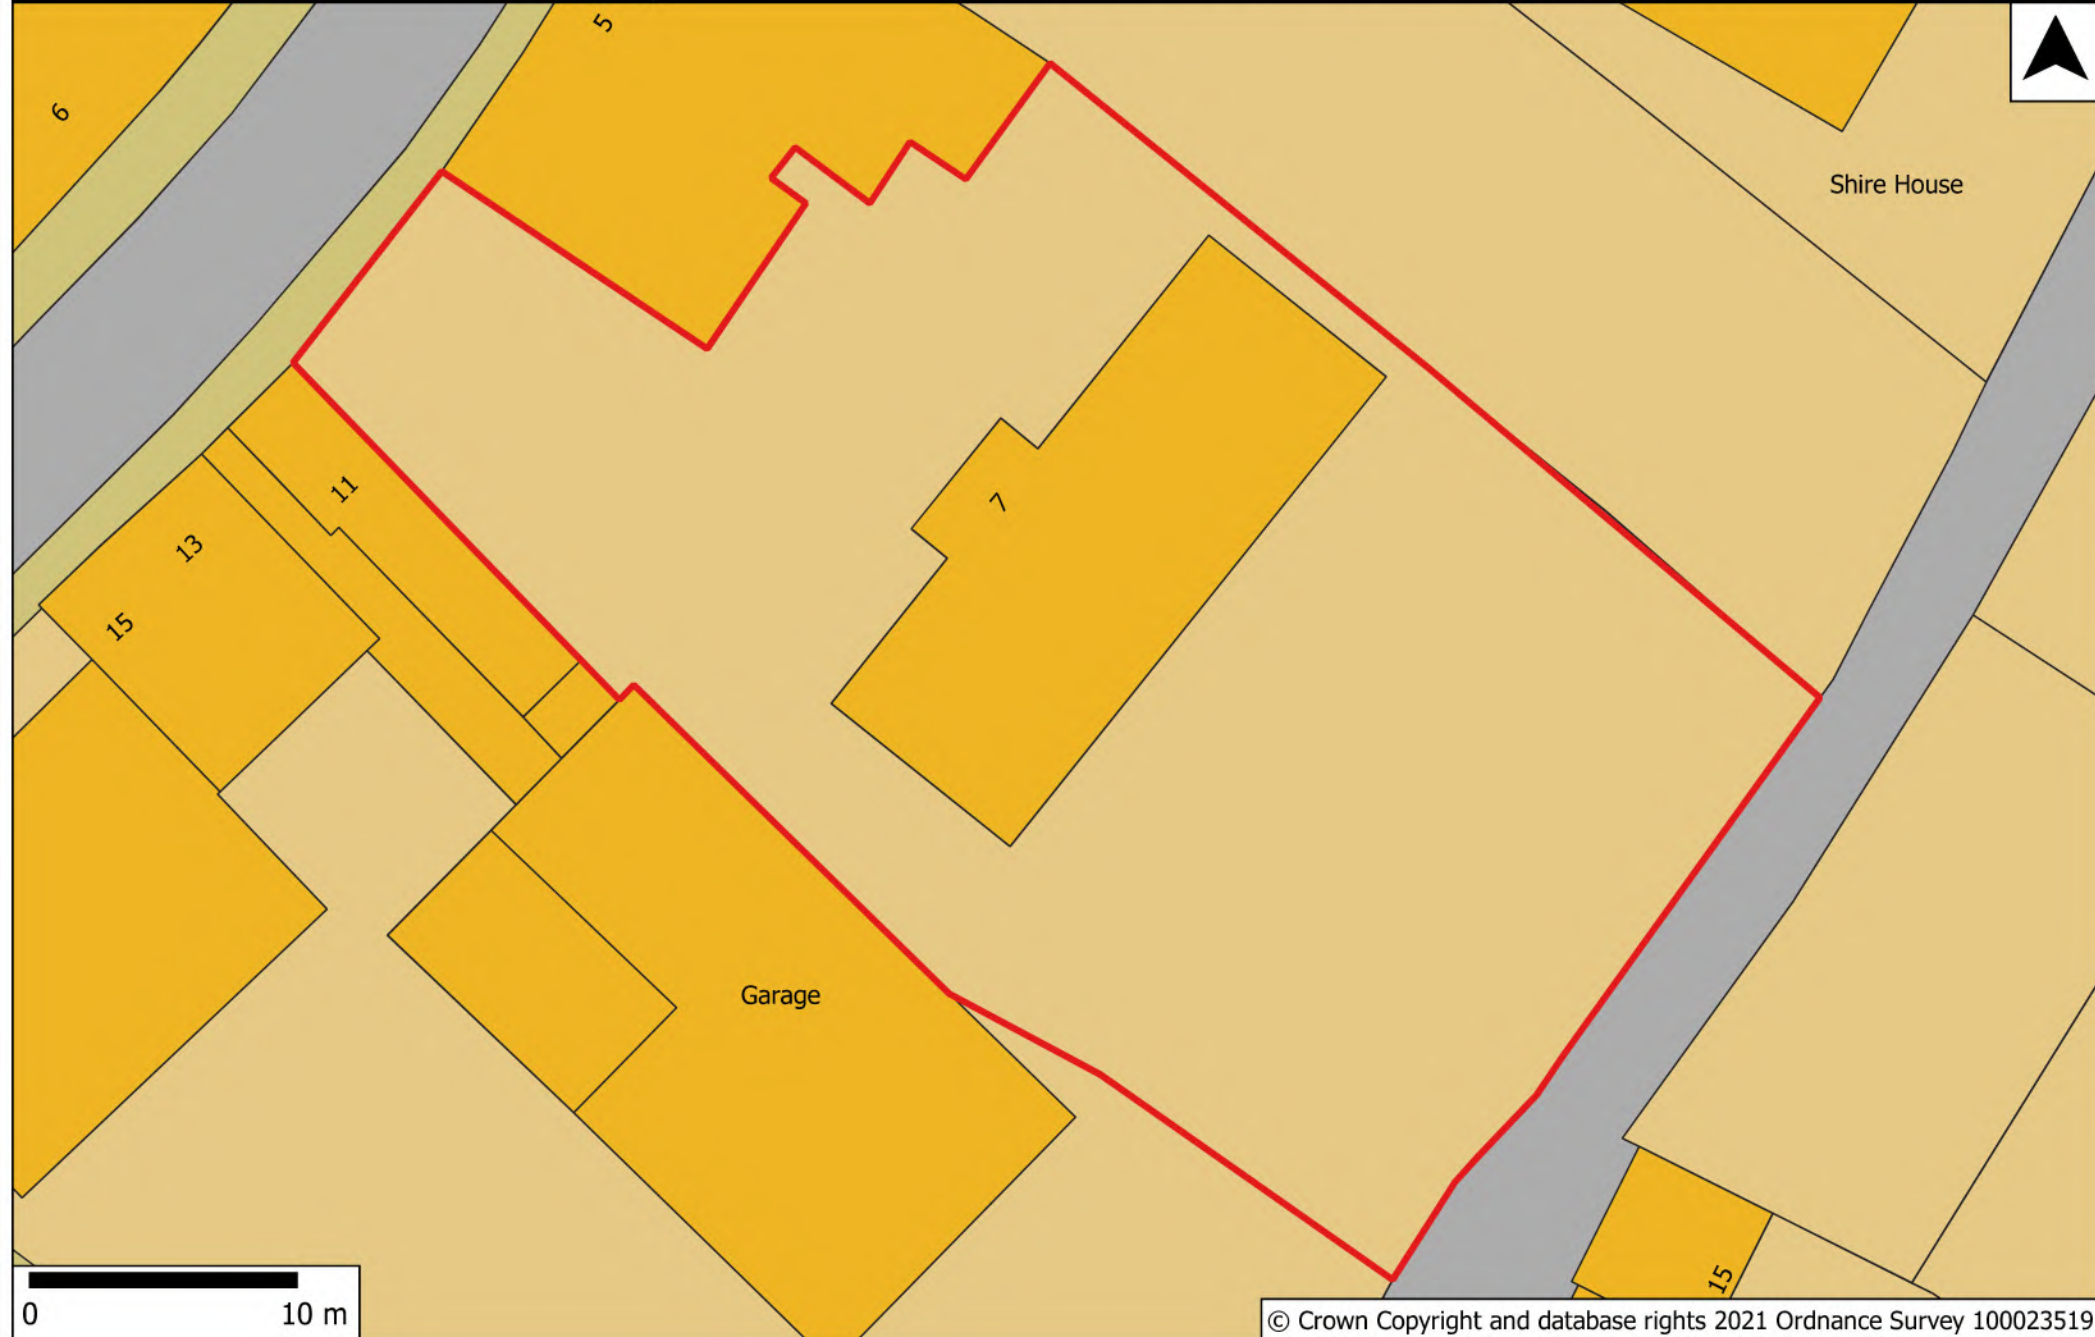

**Brownfield Land Register for
Bromsgrove Borough**

Site Address: Finstall Training Centre, Stoke Road, Bromsgrove
Site Reference: BBLR01

0 10 m

© Crown Copyright and database rights 2021 Ordnance Survey 100023519

© Crown Copyright and database rights 2021 Ordnance Survey 100023519

0 10 m

DRAYTON COURT

85.0m

Site Address: The Birches, New Road, Bromsgrove, B60 2LB
Site Reference: BBLR03

Bromsgrove Land Register for
Bromsgrove Borough

**Brownfield Land Register for
Bromsgrove Borough**

Site Reference: BBLR05
Site Address: 7 & 9 Worcester Road, Bromsgrove

**Brownfield Land Register for
Bromsgrove Borough**

Site Reference: BBLR08
Site Address: The Greyhound, 30 Rock Hill, Bromsgrove, B61 7LR