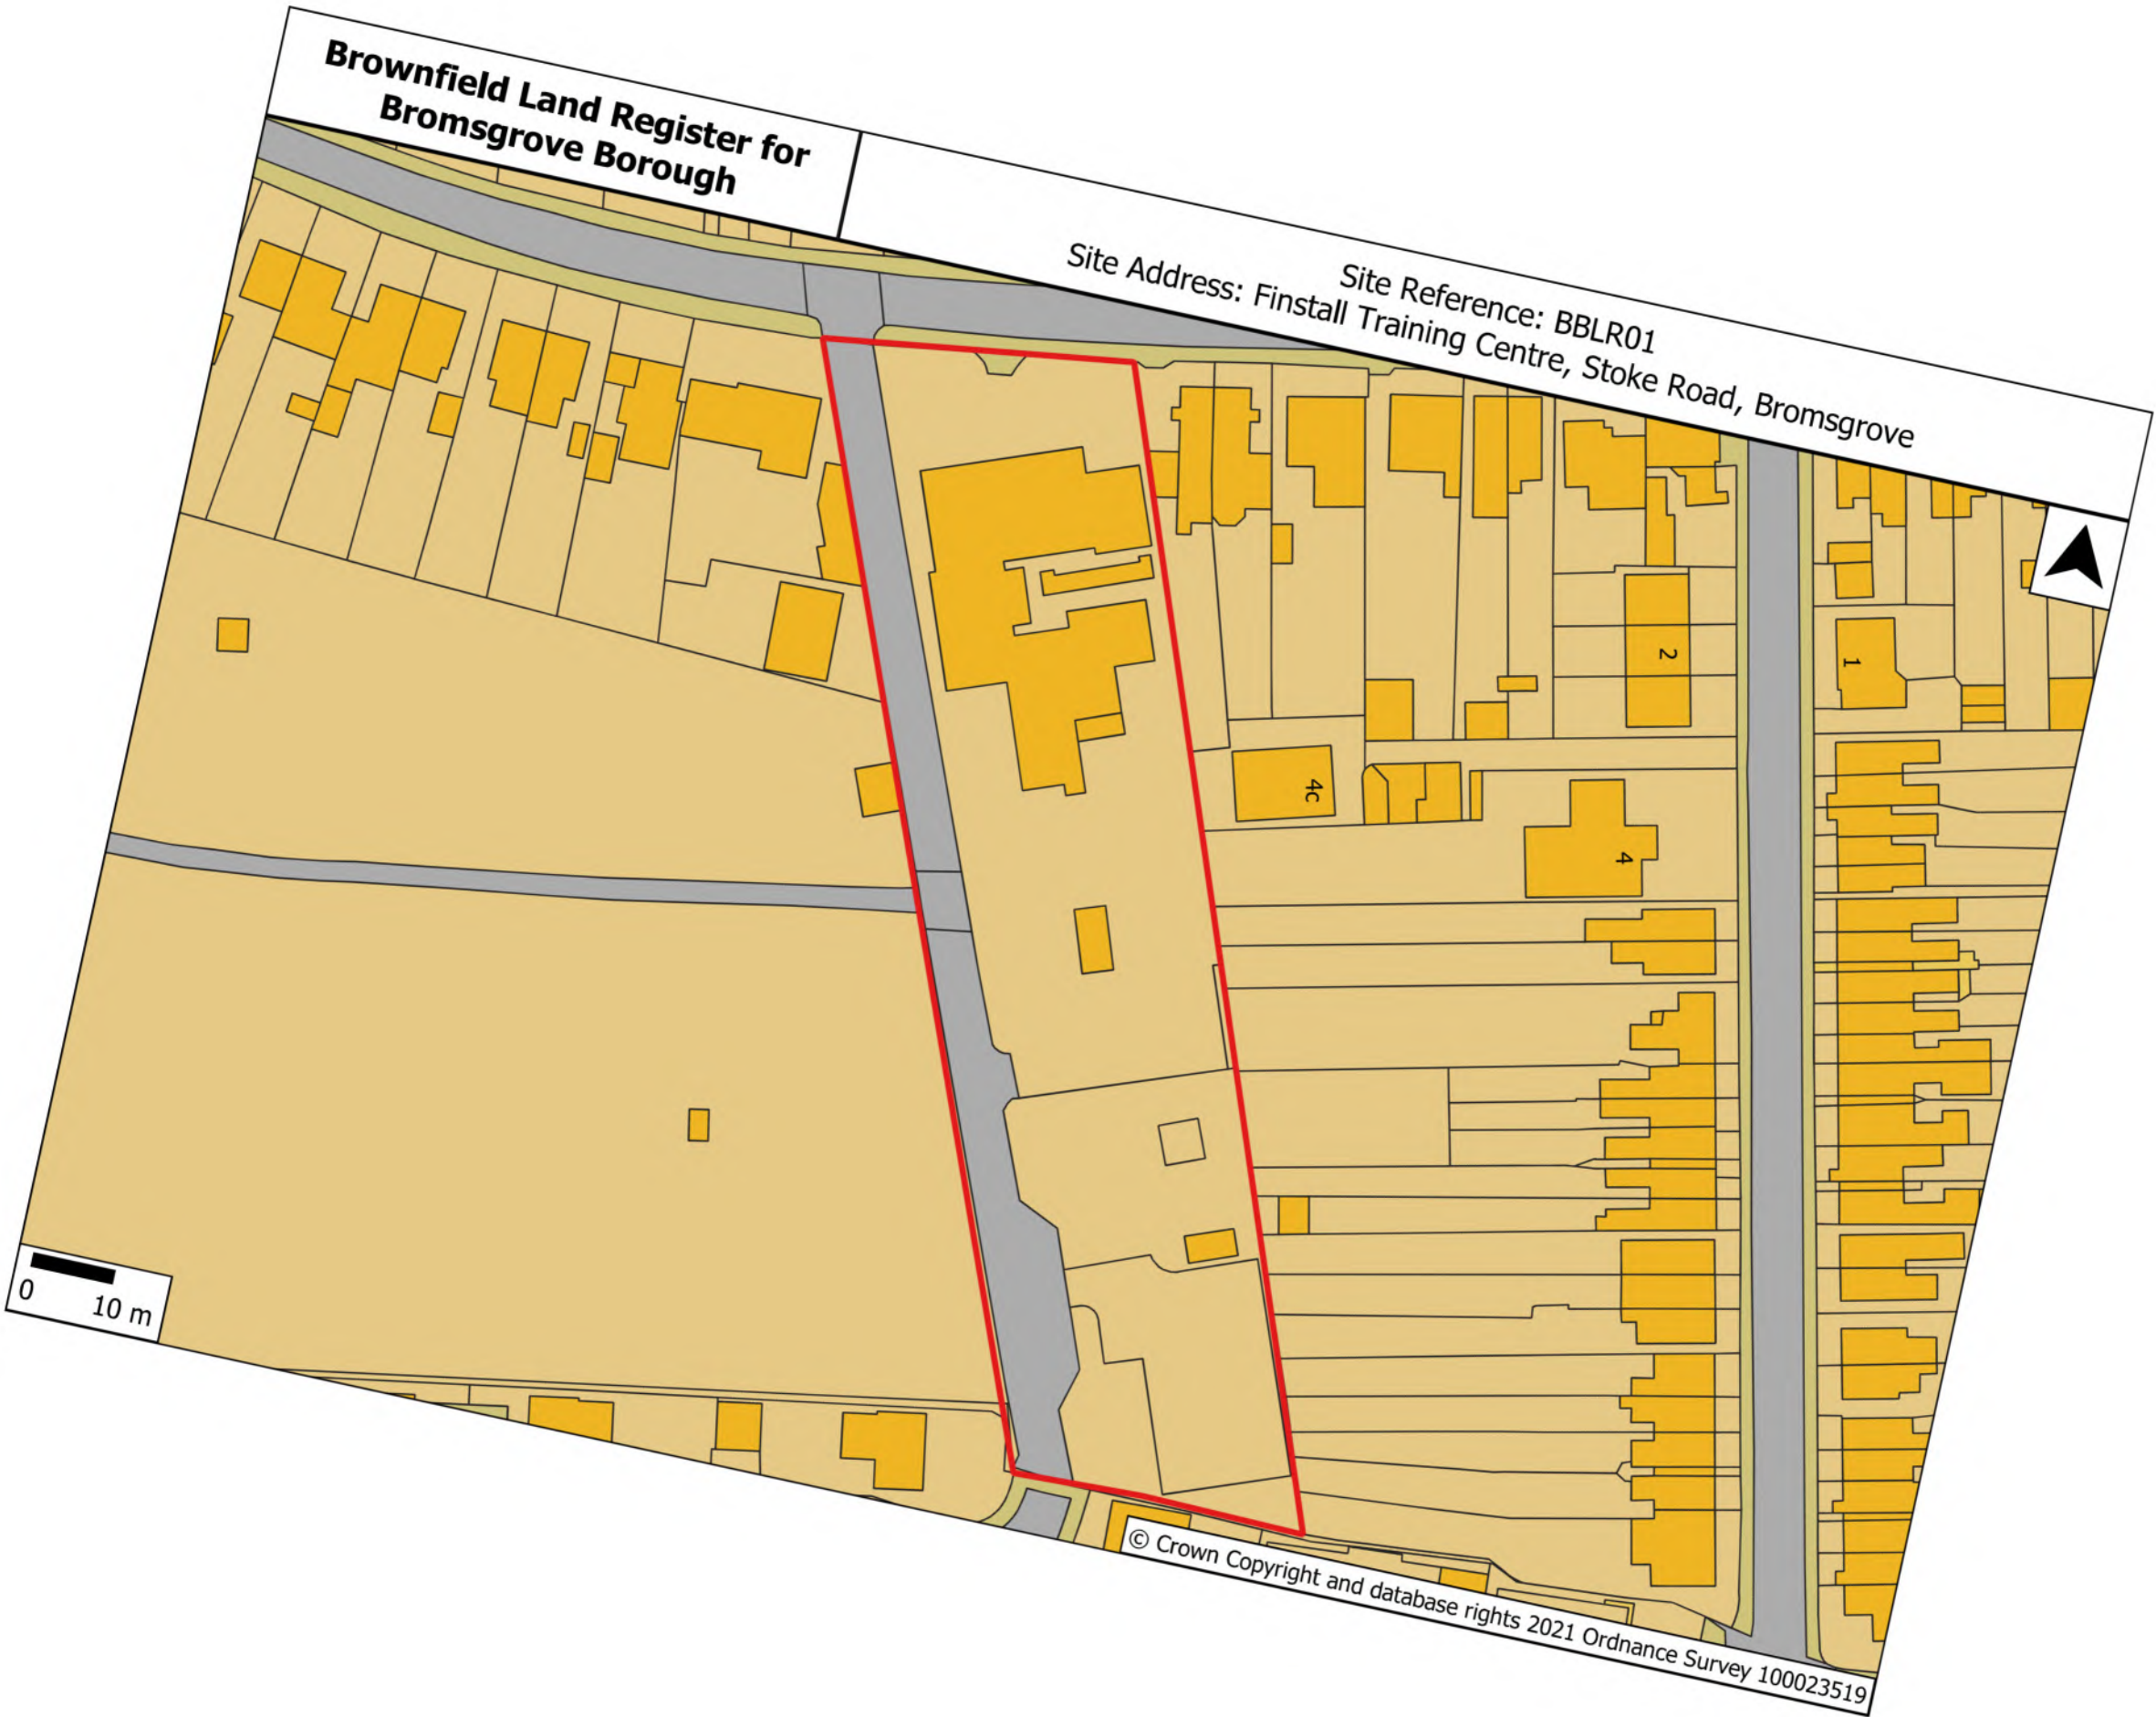

**Brownfield Land Register for
Bromsgrove Borough**

Site Address: Finstall Training Centre, Stoke Road, Bromsgrove
Site Reference: BBLR01

0 10 m

© Crown Copyright and database rights 2021 Ordnance Survey 100023519

© Crown Copyright and database rights 2021 Ordnance Survey 100023519

0 10 m

DRAYTON COURT

85.0m

Site Address: The Birches, New Road, Bromsgrove, B60 2LB
Site Reference: BBLR03

Bromsgrove Land Register for
Bromsgrove Borough

**Brownfield Land Register for
Bromsgrove Borough**

Site Reference: BBLR05
Site Address: 7 & 9 Worcester Road, Bromsgrove

**Brownfield Land Register for
Bromsgrove Borough**

Site Reference: BBLR08
Site Address: The Greyhound, 30 Rock Hill, Bromsgrove, B61 7LR

**Brownfield Land Register for
Bromsgrove Borough**

Site Reference: BBLR10
Site Address: 3-5 High Street, Bromsgrove