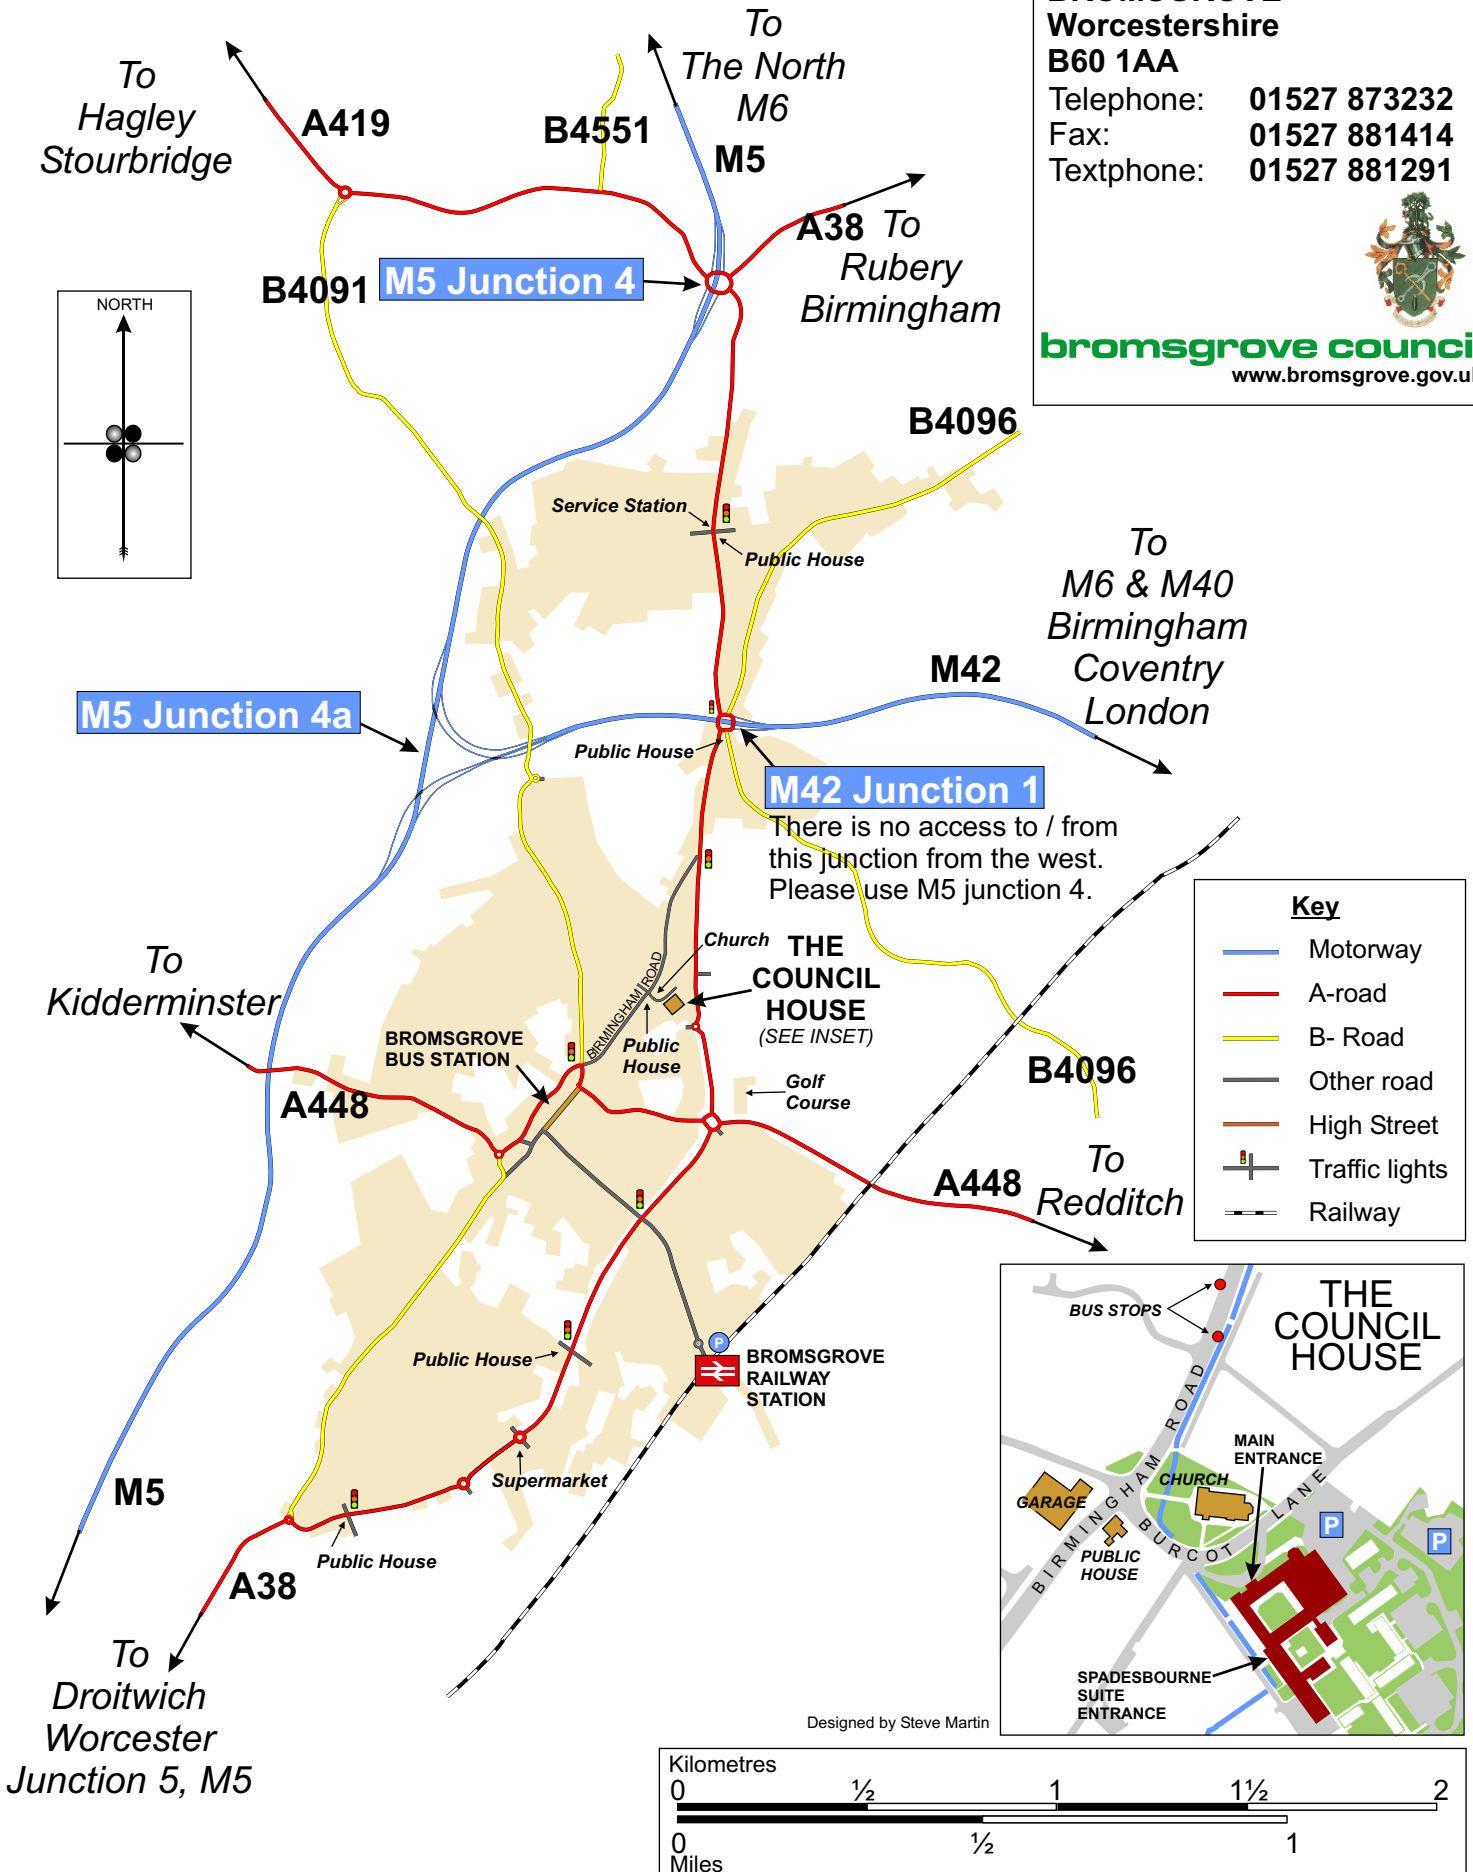

HOW TO FIND THE COUNCIL HOUSE:

Bromsgrove District Council has a commitment to encourage more sustainable travel. Please consider using public transport, cycling, walking, or car sharing to visit the Council House. Please report to main reception on your arrival.

Contact Details:

Bromsgrove District Council
The Council House
Burcot Lane
BROMSGROVE
Worcestershire
B60 1AA

Telephone: **01527 873232**
Fax: **01527 881414**
Textphone: **01527 881291**

bromsgrove council
www.bromsgrove.gov.uk

© Crown Copyright All Rights Reserved.
Bromsgrove District Council 100023519, 2005.
For reference purposes only, no further copies may be made.