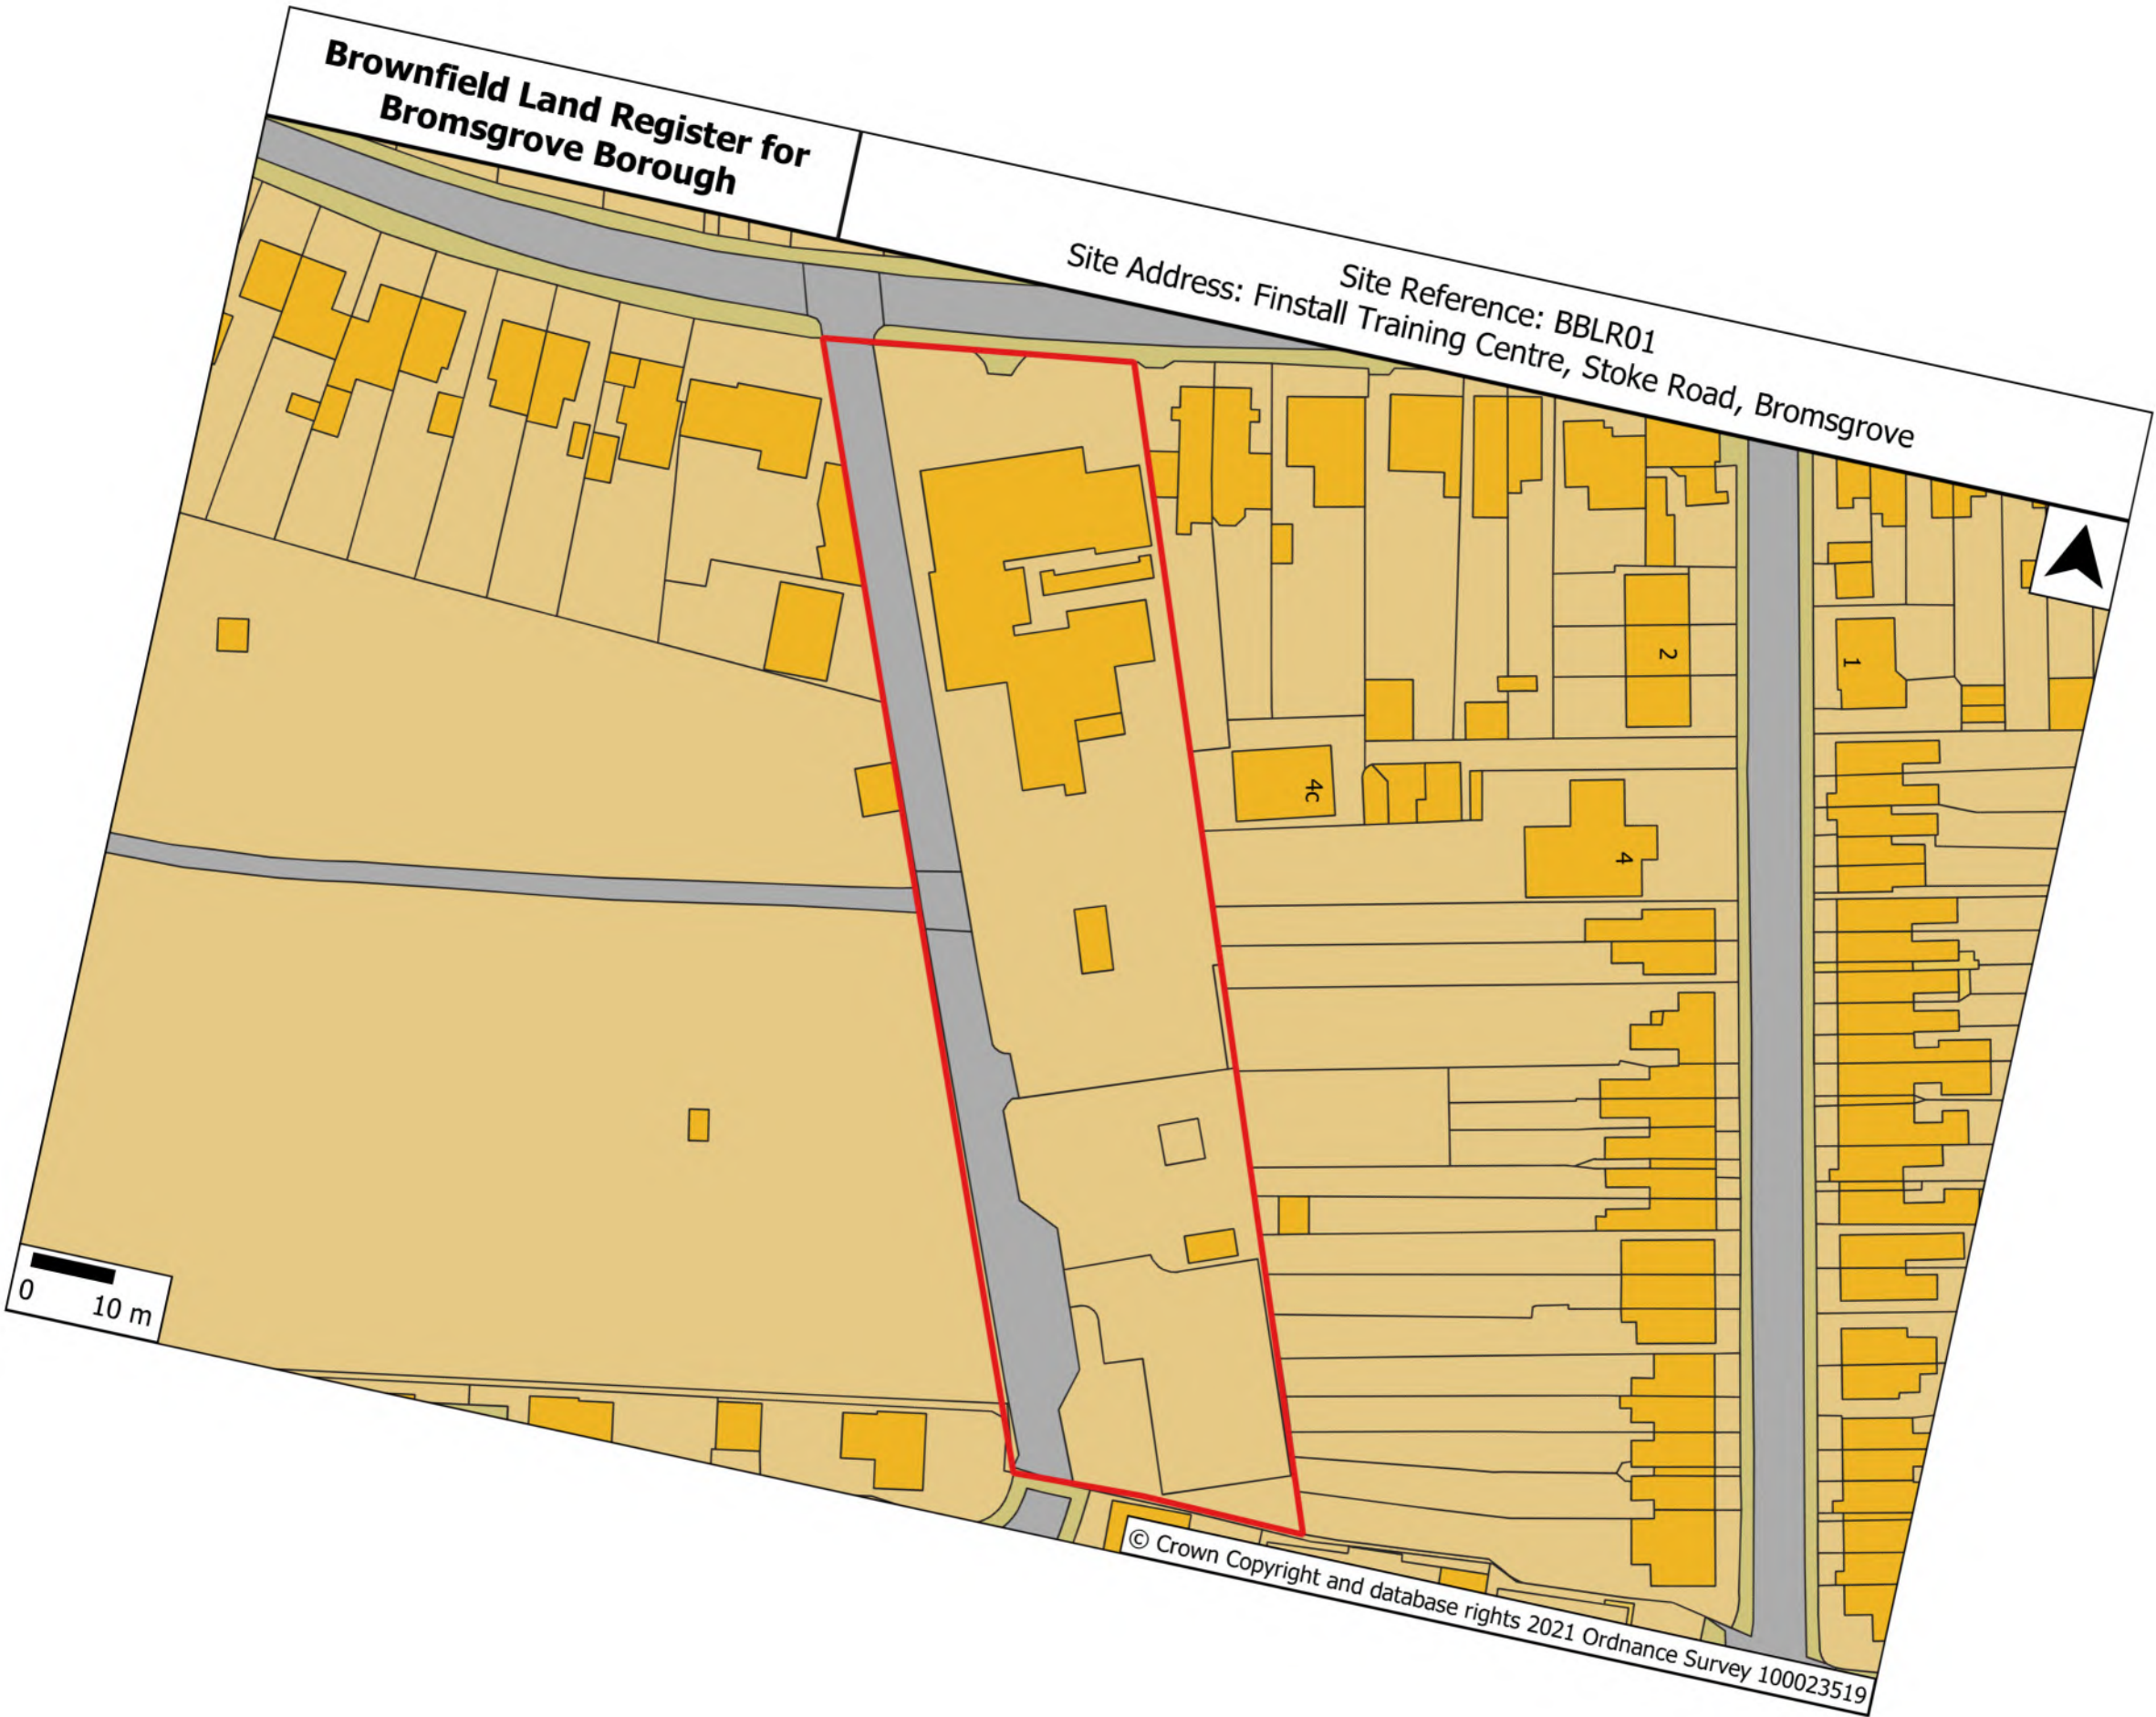

**Brownfield Land Register for  
Bromsgrove Borough**

Site Address: Finstall Training Centre, Stoke Road, Bromsgrove  
Site Reference: BBLR01

0 10 m

© Crown Copyright and database rights 2021 Ordnance Survey 100023519

© Crown Copyright and database rights 2021 Ordnance Survey 100023519

Site Address: The Birches, New Road, Bromsgrove, B60 2LB  
Site Reference: BBLR03

**Bromsgrove Land Register for  
Bromsgrove Borough**

**Brownfield Land Register for  
Bromsgrove Borough**

Site Reference: BBLR05  
Site Address: 7 & 9 Worcester Road, Bromsgrove

**Brownfield Land Register for  
Bromsgrove Borough**

Site Reference: BBLR08  
Site Address: The Greyhound, 30 Rock Hill, Bromsgrove, B61 7LR

**Brownfield Land Register for  
Bromsgrove Borough**

Site Reference: BBLR10  
Site Address: 3-5 High Street, Bromsgrove

0 10 m