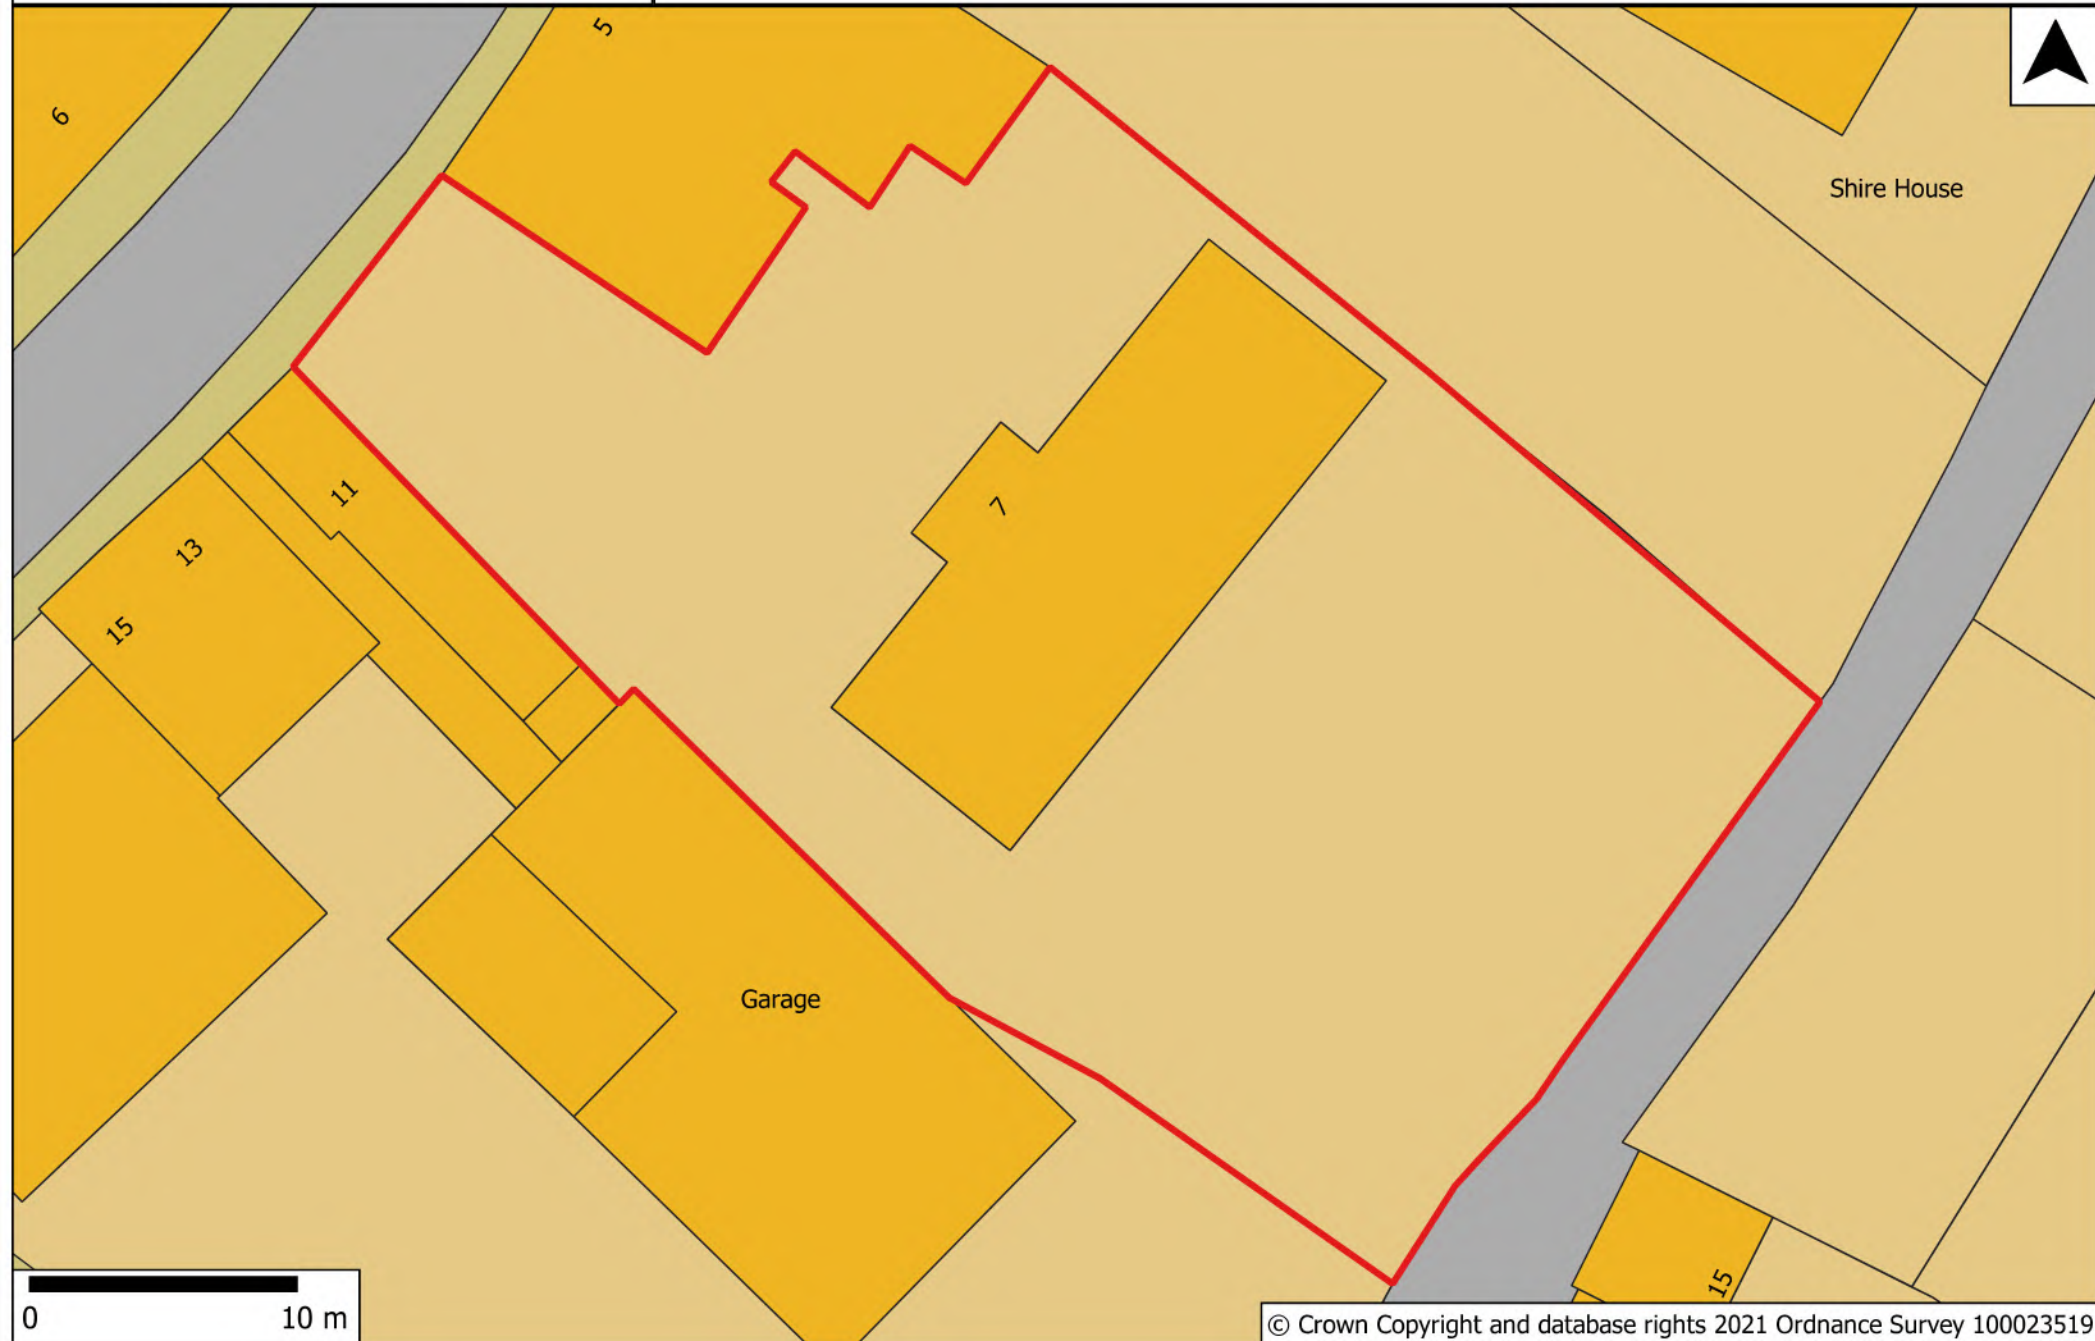

© Crown Copyright and database rights 2021 Ordnance Survey 100023519

Site Address: The Birches, New Road, Bromsgrove, B60 2LB  
Site Reference: BBLR03

**Bromsgrove Land Register for  
Bromsgrove Borough**

**Brownfield Land Register for  
Bromsgrove Borough**

Site Reference: BBLR05  
Site Address: 7 & 9 Worcester Road, Bromsgrove

**Brownfield Land Register for  
Bromsgrove Borough**

Site Reference: BBLR08  
Site Address: The Greyhound, 30 Rock Hill, Bromsgrove, B61 7LR