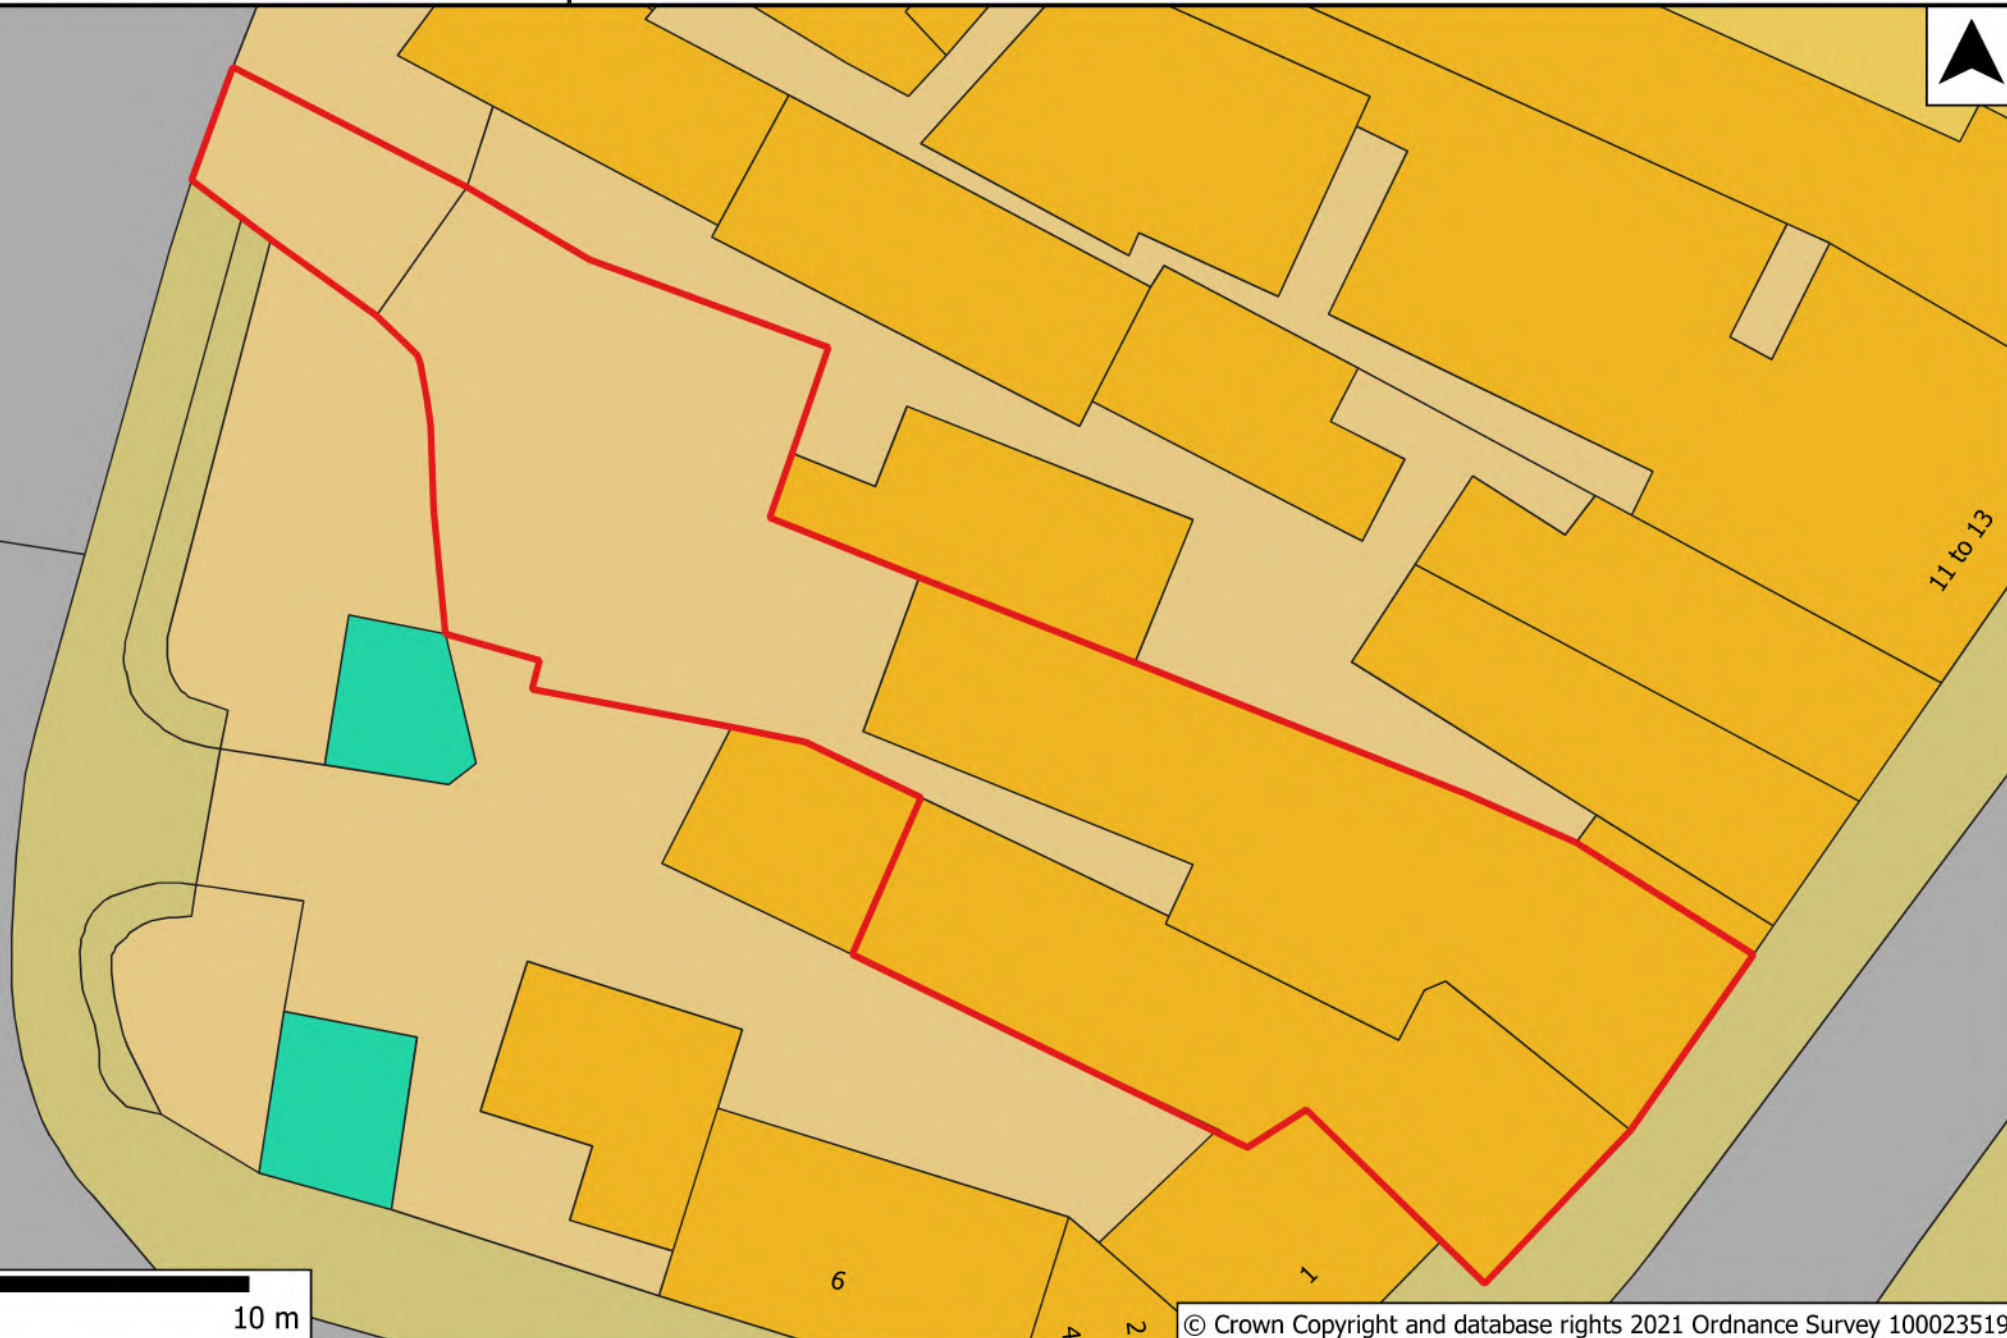

© Crown Copyright and database rights 2021 Ordnance Survey 100023519

Site Address: The Birches, New Road, Bromsgrove, B60 2LB  
Site Reference: BBLR03

**Bromsgrove Land Register for  
Bromsgrove Borough**

**Brownfield Land Register for  
Bromsgrove Borough**

Site Reference: BBLR05  
Site Address: 7 & 9 Worcester Road, Bromsgrove

**Brownfield Land Register for  
Bromsgrove Borough**

Site Reference: BBLR08  
Site Address: The Greyhound, 30 Rock Hill, Bromsgrove, B61 7LR

**Brownfield Land Register for  
Bromsgrove Borough**

Site Reference: BBLR10  
Site Address: 3-5 High Street, Bromsgrove

0 10 m